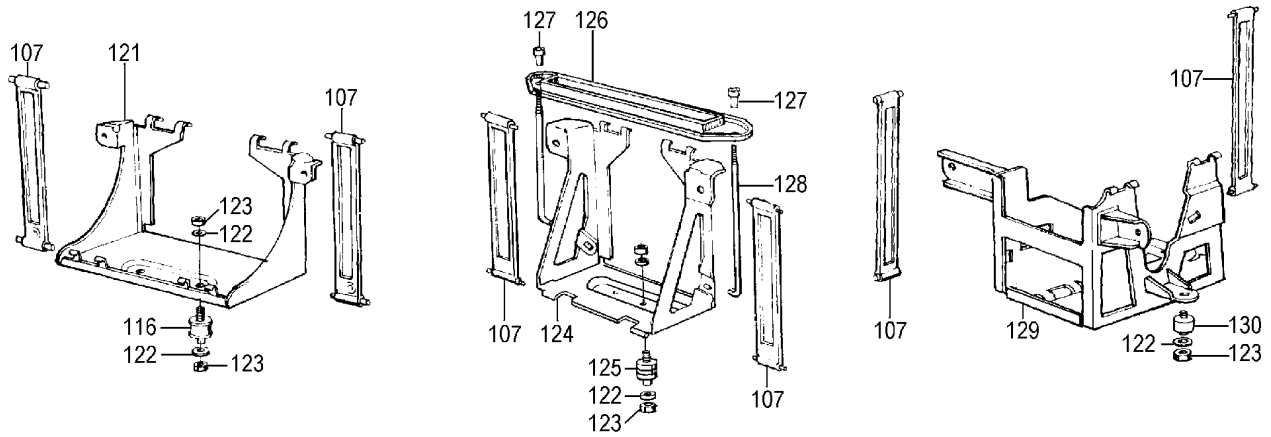

Group 61 Electric system