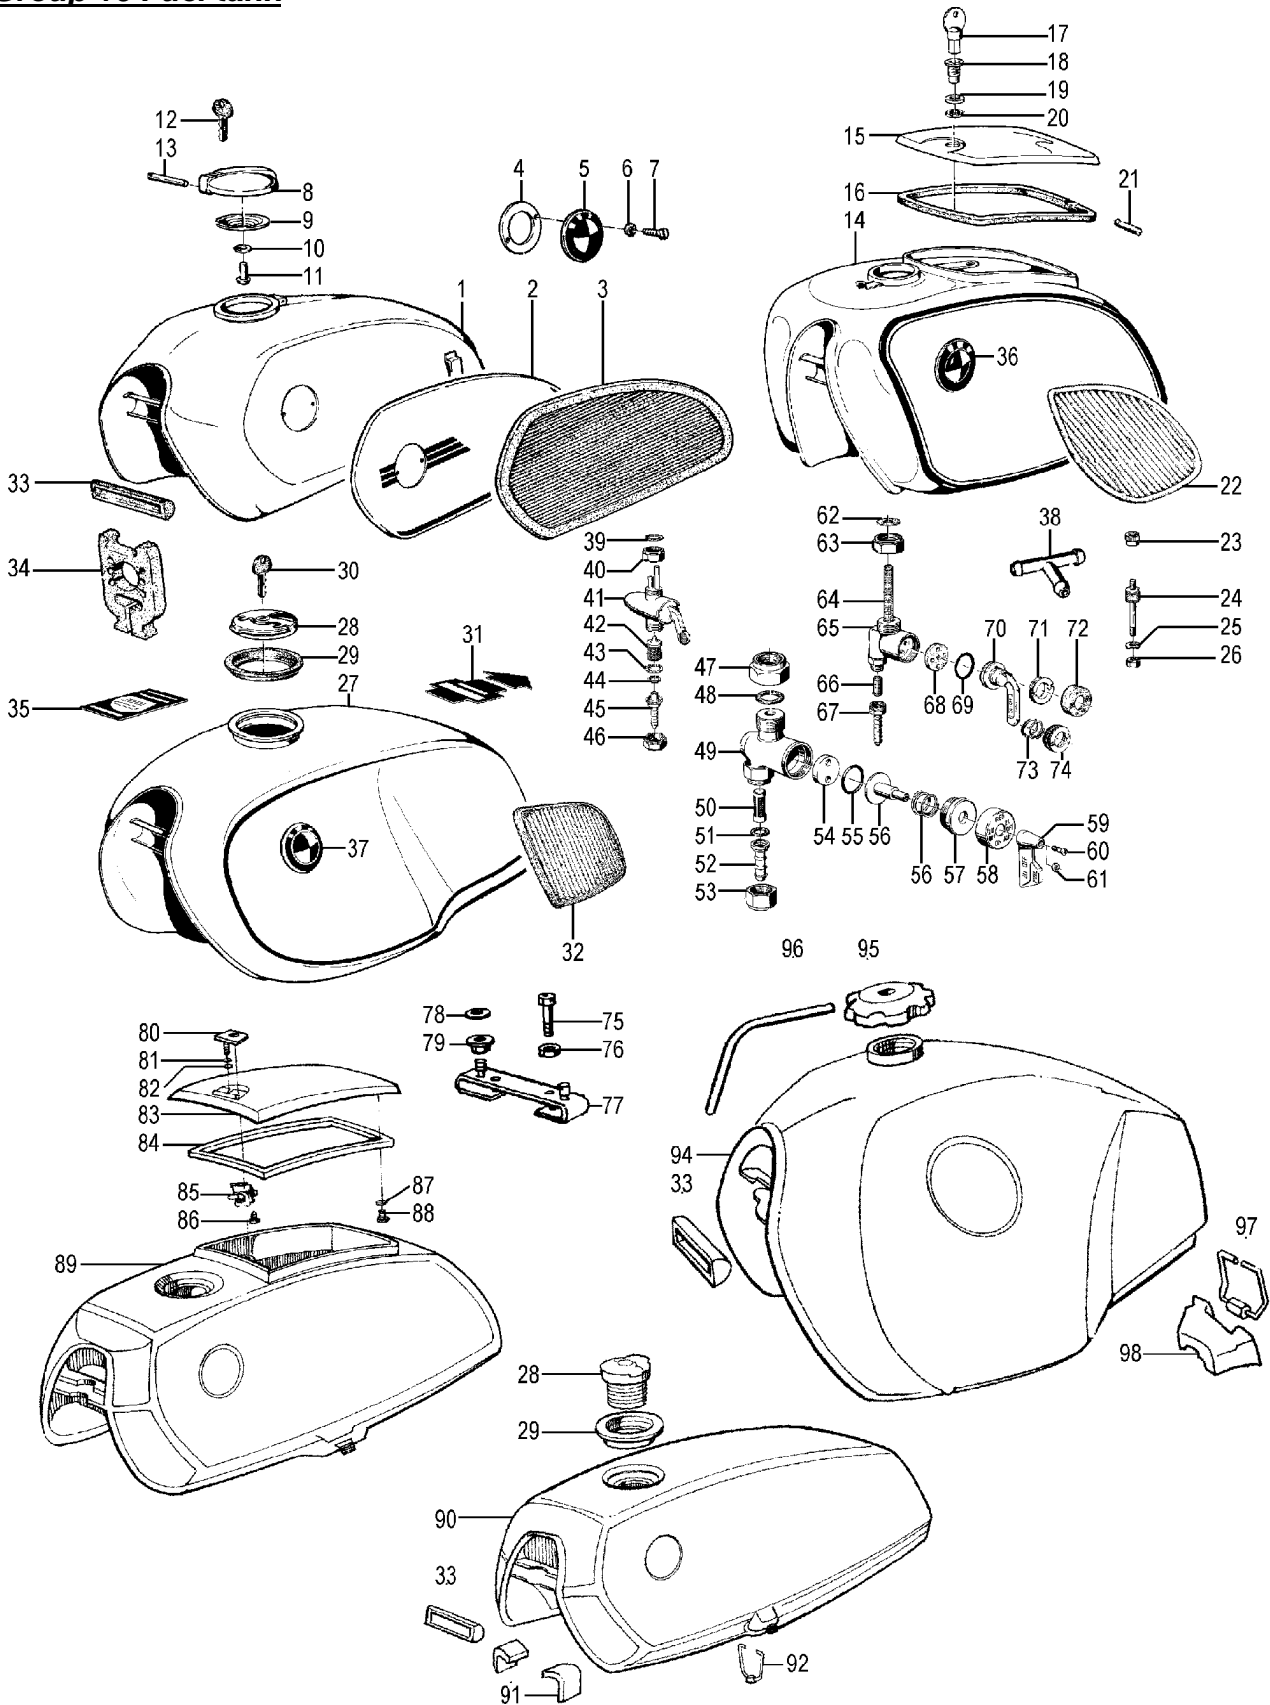

Group 16 Fuel tank

<u>Picture-No.</u>	<u>Article-No.</u>	<u>Description</u>	<u>Net</u>	<u>Gross</u>
16_00	1303017	Fuel hose quick-connector, Ø 7,5mm for 6-7mm fuel hose	8,06 €	9,59 €
16_00	1403017	Fuel hose quick-connector, Ø 9mm for 7,5-8mm fuel hose – NOT for BMW-oldtimer-motorcycle	8,06 €	9,59 €
16_000	2307037	Sticker for tank, left side for BMW R80GS "800", black	14,29 €	17,00 €
16_000	99993	Fuel-filter with paper inlay, stick-in-hose, universal, transparent	2,51 €	2,99 €
16_000	2323569	"Sticker for BMW ""BOXER"" left side" silver	35,33 €	42,04 €
16_000	2323570	"Sticker for BMW ""BOXER"" right side" silver	35,33 €	42,04 €