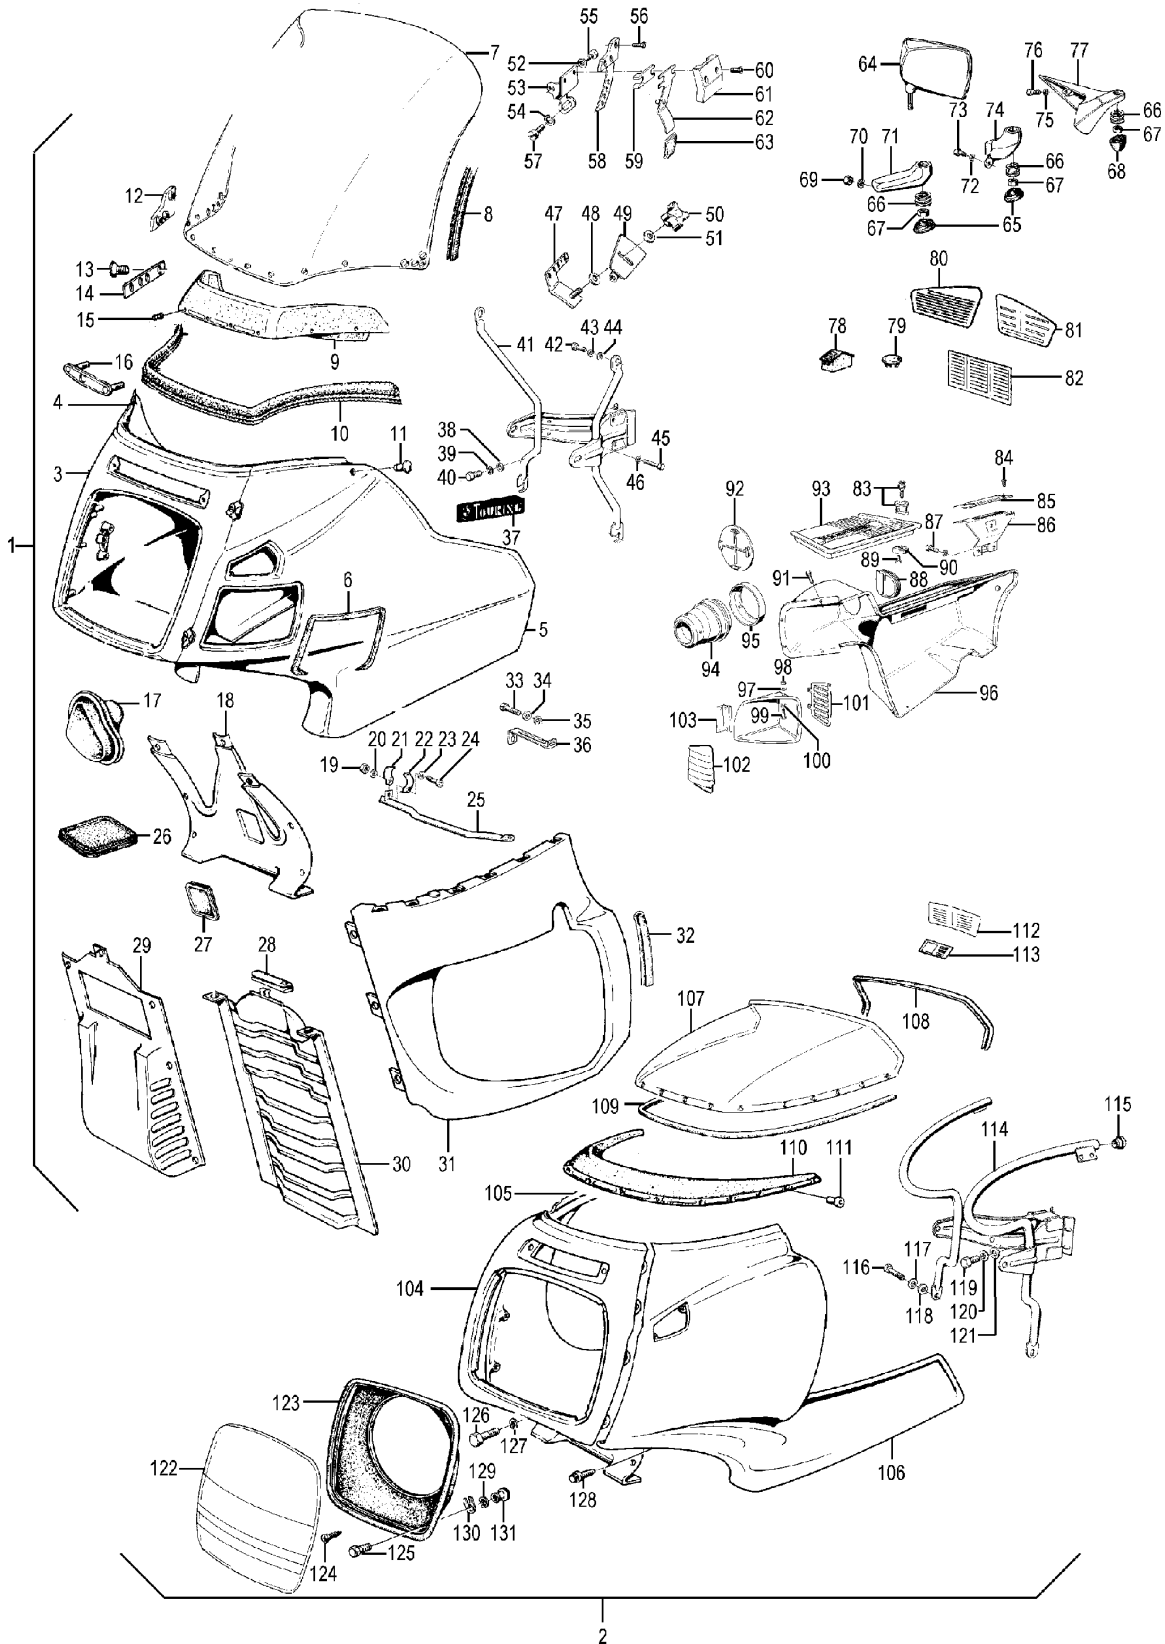

2

<u>Picture-No.</u>	<u>Article-No.</u>	<u>Description</u>	<u>Net</u>	<u>Gross</u>
46b_000	2325201	Emblem covering for BMW R100RT and R100T until year of manufacture 1984	7,36 €	8,76 €
46b_000	2303902	Windshield for BMW R65GS-R100GS until year of manufacture 1990 primed	113,51 €	135,08 €
46b_000	1239744	Cap for rear mirror cap for BMW R100RT until year of manufacture 09/1980, right side	1,39 €	1,65 €
46b_000	2315099	Rubber bearing for BMW R80GS-R100PD, headlight cover	3,55 €	4,22 €
46b_000	2303895	Support for windshield for BMW R65GS-R80ST, R80GS-R100PD and R80GS Basic	4,68 €	5,56 €
46b_006	1239021	Gasket for air-inlet RT-fairing	7,10 €	8,45 €
46b_006a	1238888	Grate RT fairing, right	3,20 €	3,81 €