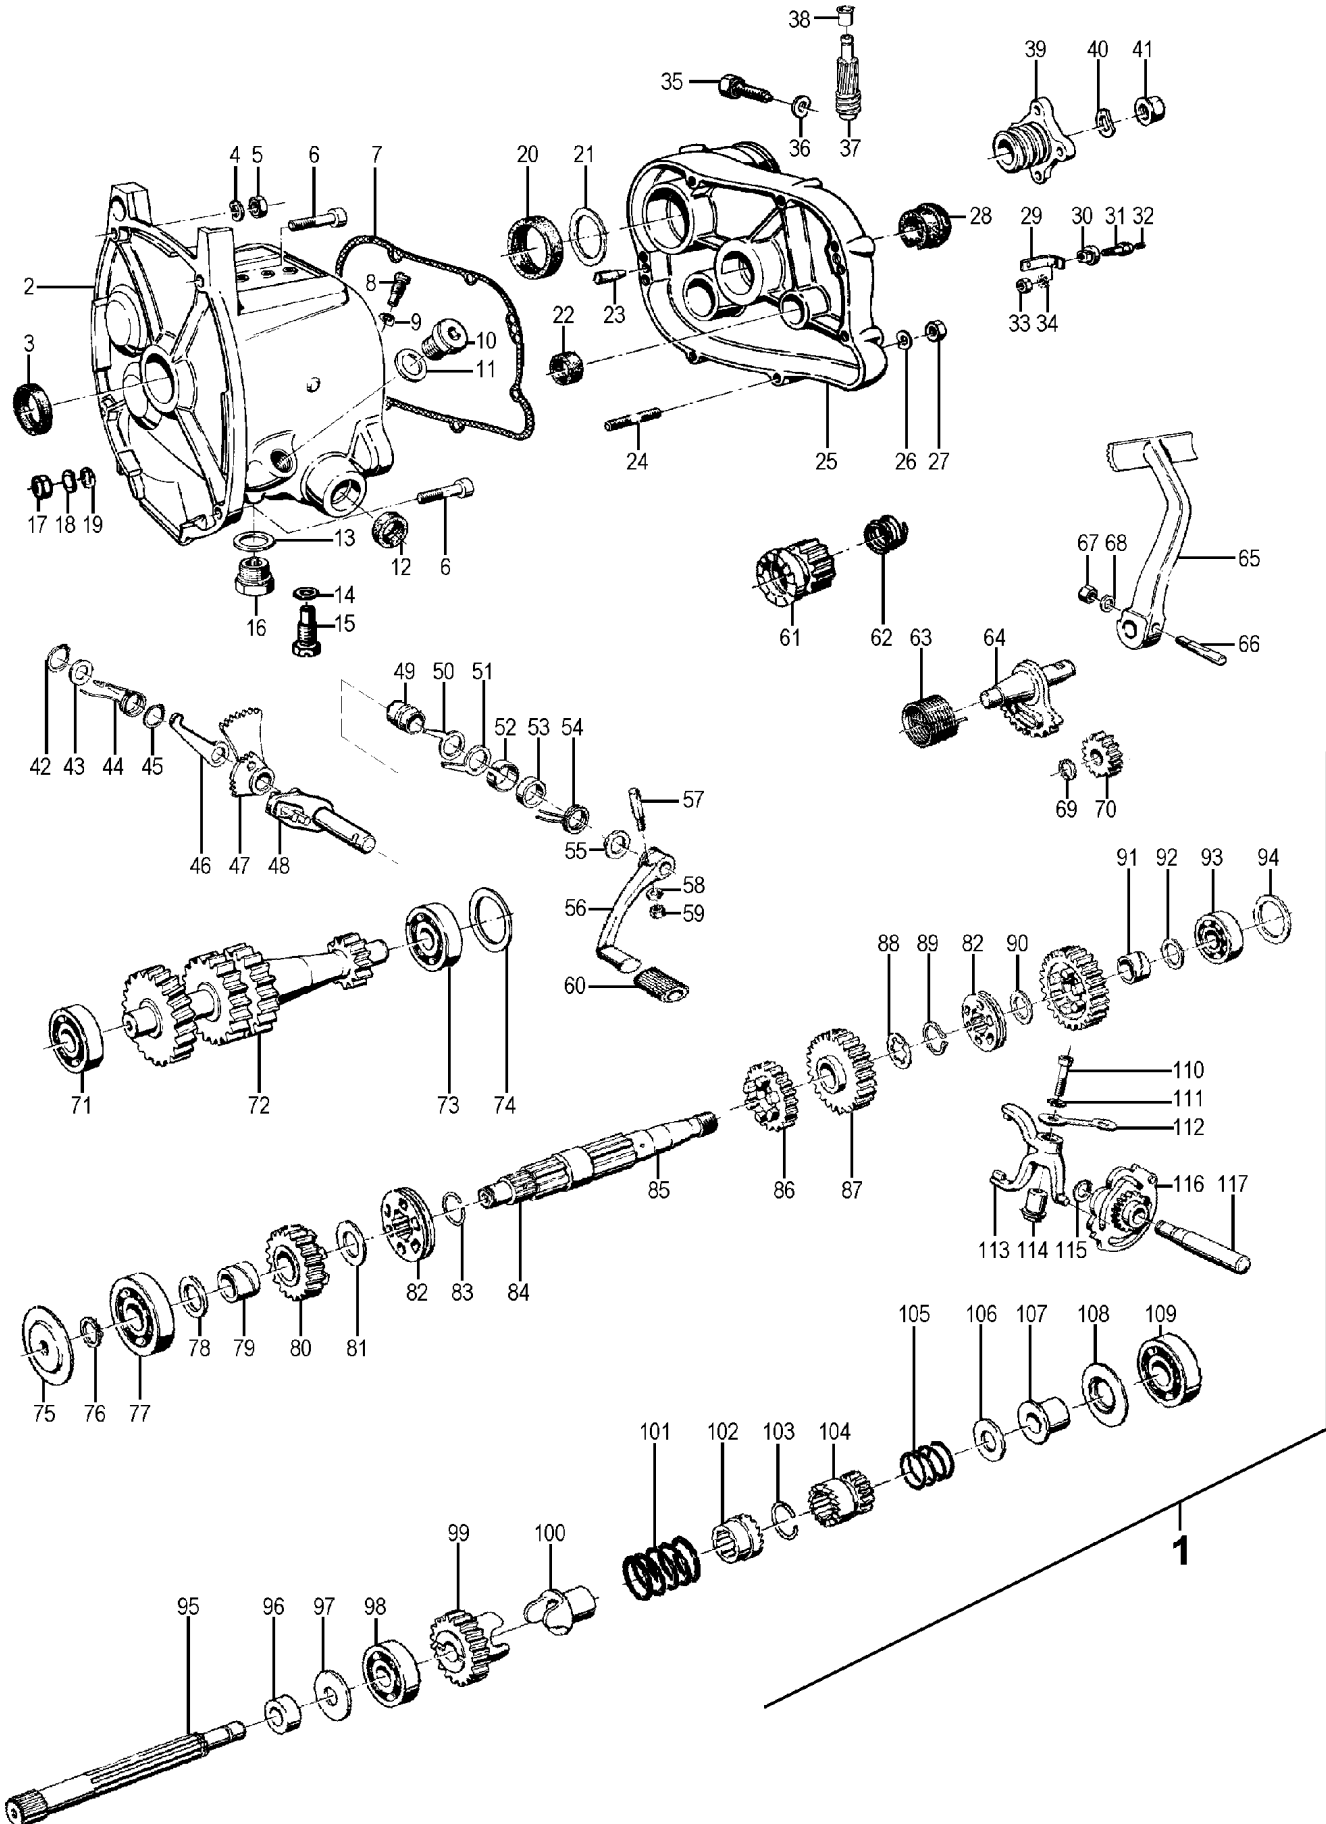

Group 23a FourSpeed gearbox

<u>Picture-No.</u>	<u>Article-No.</u>	<u>Description</u>	<u>Net</u>	<u>Gross</u>
23a	19124	Oil drain screw / Oil filler screw for BMW R50/5-R100, M18, hexagon	3,38 €	4,02 €
23a_00	98457	Spring washer B 8,4, DIN137B-A2 stainless steel	0,26 €	0,31 €