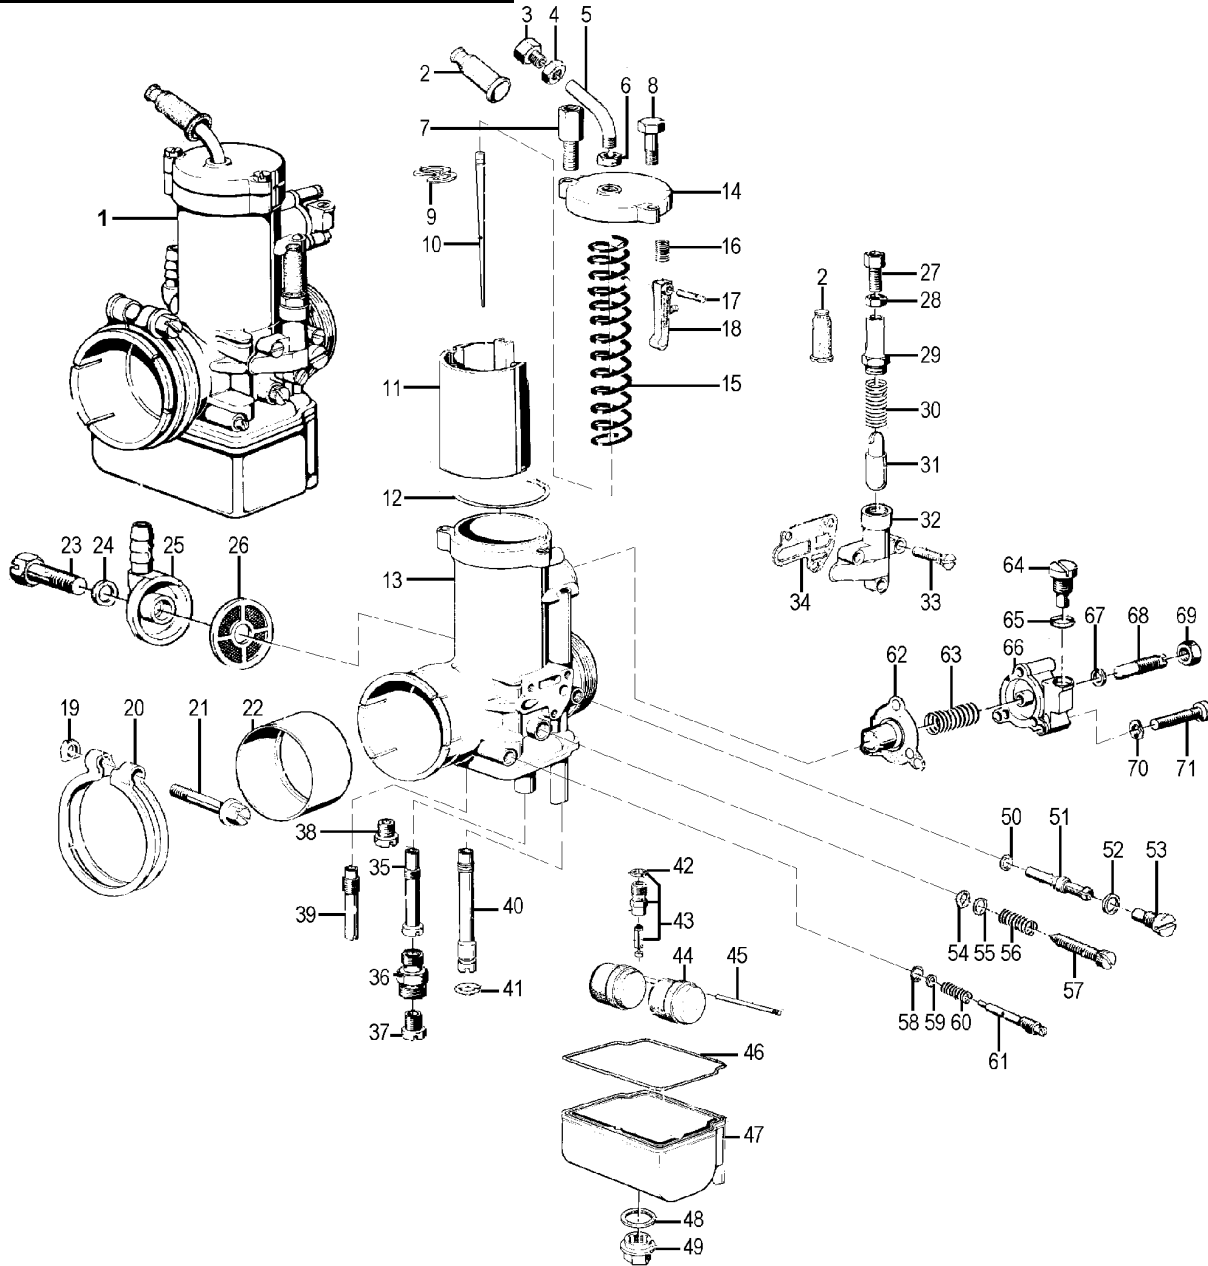

Group 13d Dellorto carburetor R90S

<u>Picture-No.</u>	<u>Article-No.</u>	<u>Description</u>	<u>Net</u>	<u>Gross</u>
13d_001	62399	"Carburettor for BMW R90S ""Dellorto"", right side"	262,35 €	312,20 €
13d_001	62398	"Carburettor for BMW R90S ""Dellorto"", left side"	262,35 €	312,20 €
13d_002	1260874	Grommet for throttle cable on carburettor for BMW R90S "Dellorto" also grommet for choke cable for BMW R90S "Dellorto"	1,13 €	1,34 €
13d_007	1264281	Throttle adjusting screw for BMW R90S "Dellorto" only for the old version !	5,37 €	6,39 €
13d_008	1260845	Carburettor slide cover screw for BMW R90S "Dellorto"	1,47 €	1,75 €
13d_009	1260880	Jet needle retaining spring for BMW R90S "Dellorto"	0,87 €	1,03 €
13d_010	1260882	Jet needle for BMW R90S "Dellorto"	14,81 €	17,62 €
13d_011	260881	"Carburettor slide for BMW R90S ""Dellorto"""	82,10 €	97,70 €
13d_012	260883	O-ring slide top for BMW R90S "Dellorto"	2,25 €	2,68 €
13d_014	260846	Carburettor slide cover for BMW R90S "Dellorto"	8,74 €	10,40 €
13d_015	260879	Carburettor slide spring for BMW R90S "Dellorto"	1,99 €	2,37 €
13d_016	1260848	Spring for fuel pump for BMW R90S "Dellorto"	0,95 €	1,13 €
13d_017	1260847	Bolt fuel-pump for BMW R90S "Dellorto"	1,90 €	2,27 €
13d_018	1260849	Fuel pump lever for BMW R90S "Dellorto"	1,65 €	1,96 €
13d_021	36968	Screw for gripper clamp carburettor for BMW R26, R27, R50/5, R60/5, R60/6 and R60/7	2,68 €	3,19 €
13d_022	1260885	Isolating bushing carburettor for BMW R90S	4,16 €	4,95 €
13d_024	1260890	Gasket ring fuel entry for BMW R90S "Dellorto"	1,82 €	2,16 €
13d_025	1260889	Cover hose connection for BMW R90S "Dellorto"	2,86 €	3,40 €
13d_026	260888	Sieve tube adapter for BMW R90S "Dellorto"	2,86 €	3,40 €
13d_027	1260875	Adjusting screw choke cable for BMW R90S "Dellorto"	4,42 €	5,25 €