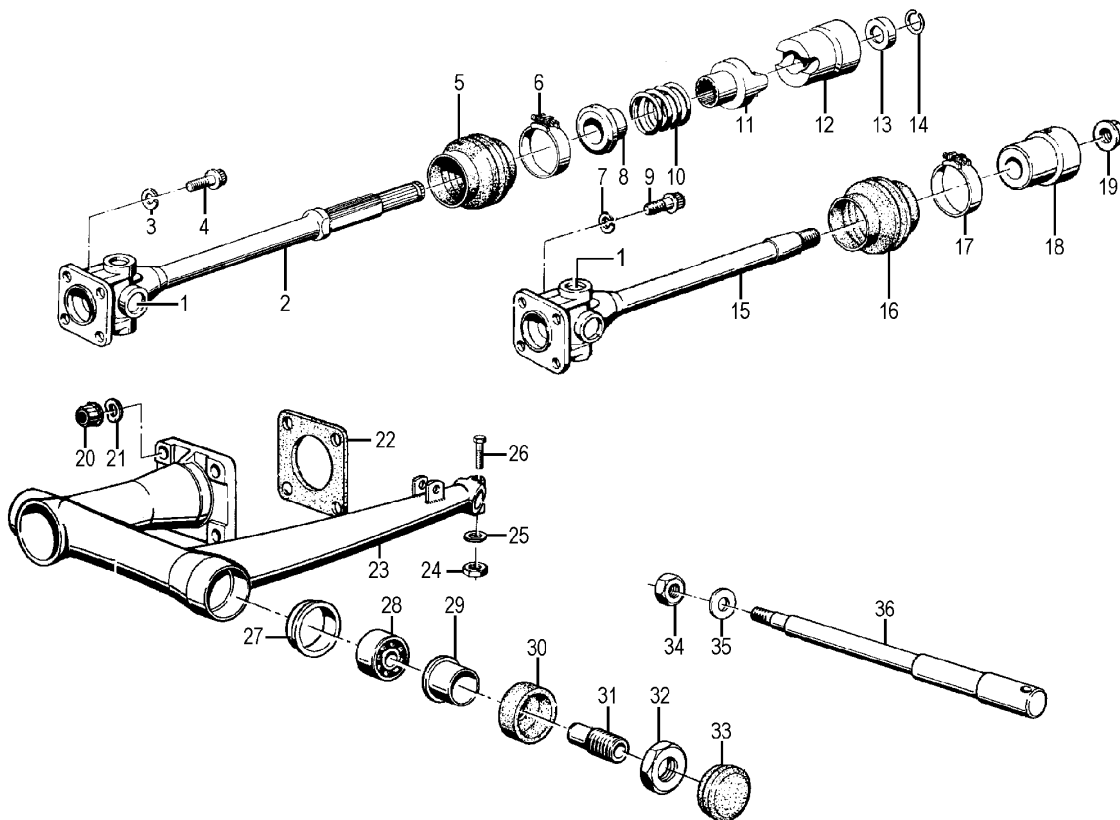

23b_130	2302382	Bushing gear lever for BMW R65-R100PD from year of manufacture 04/1985	13,42 €	15,97 €
23b_130a	1238422	Needle bushing for shift lever / clutch lever for BMW R50/5-R100	11,00 €	13,09 €
23b_131	1338639	Shift lever bearing pin for BMW R65-R100GS from year of manufacture 04/1985	13,68 €	16,28 €
23b_18a	1355262	Gasket ring for neutral switch for BMW R60/6-R100	0,95 €	1,13 €
23b_24a	9963003	Gasket ring covering plate gear drive for R65GS-R80ST, years of manufacture 1980-1992	1,13 €	1,34 €
26_001a	99921	U-joint for BMW R51/2-R68, R50-R69S and R50/5-R100 (all models)	40,69 €	48,43 €
26_001b	3034	Repair of universal joint, labour and u-joint	81,39 €	96,85 €

Group 26 Swingarm and drive shaft

<u>Picture-No.</u>	<u>Article-No.</u>	<u>Description</u>	<u>Net</u>	<u>Gross</u>
26_001a	99921	U-joint for BMW R51/2-R68, R50-R69S and R50/5-R100 (all models)	40,69 €	48,43 €
26_001b	3034	Repair of universal joint, labour and u-joint	81,39 €	96,85 €
26_002	235972	Drive shaft for BMW R50/5, R60/5 and R75/5, short wheel base, until year of manufacture 02/1972 Cone shape 1:7, Orig. BMW NEW PART	231,01 €	274,90 €
26_002	1232560	Drive shaft for BMW R50/5-R100, long wheel base, years of manufacture 02/197-09/1978 Cone shape 1:7, without bell, Orig. BMW NEW PART	450,41 €	535,99 €
26_002d	1237180	Drive shaft for BMW R60/7-R100 until year of manufacture 09/1980	387,38 €	460,98 €
26_002e	1242112	Drive shaft for BMW R45/R65, R80/7-R100RT, from year of manufacture 09/1980 and for BMW G65GS, R80G/S, R80ST (NOT for Paralever !)	387,98 €	461,70 €
26_002e	1237500	Drive shaft for BMW R45 and R65 until year of manufacture 09/1980	356,73 €	424,51 €
26_003	98432	Lock washer A 8, Form B zincked	0,09 €	0,10 €
26_004	30414	Drive shaft, twelve-sided bolt for BMW R50-R69S and R50/5-R100RT until year of manufacture 09/1980	1,21 €	1,44 €
26_004	1242297	Drive shaft, twelve-sided bolt for BMW R45, R65 and R80/7-R100RT from year of manufacture 09/1980	2,08 €	2,47 €
26_005	1230304	Rubber boot Gearbox-swingarm for BMW R50/5-R100 and R45, R65	11,00 €	13,09 €
26_005b	1452504	Rubber boot swing arm/rear drive for BMW-models from year of manufacture 09/1984 and for BMW R100 from year of manufacture 09/1986	19,99 €	23,79 €
26_006	1458197	Clamp for boot between swing arm and rear drive for Paralever from year of manufacture 09/1987, small (85mm)	7,97 €	9,48 €
26_006a	2335120	Clamp for boot between swing arm and rear drive for Paralever from year of manufacture 09/1987, big (132mm)	11,52 €	13,70 €
26_014	1237189	Lock ring drive shaft bell for BMW R45/R65, R65GS-R80G/S and R60/7-R100RT, (not for Paralever)	2,11 €	2,52 €
26_017	39813	Clamp gearbox boot for BMW R50/5-R100, R65GS, R80G/S and R80ST stainless steal, Ø=83mm, original BMW	8,23 €	9,79 €
26_017	30297	Clamp gearbox boot for BMW R50/5-R100, R65GS, R80G/S and R80ST zincked, Ø=83mm, original BMW	2,94 €	3,50 €
26_018b	1232558	Drive shaft bell for BMW R50/5-R100RT, until year of manufacture 09/1978, 1:7 cone	90,16 €	107,29 €
26_018b	1230305	Drive shaft bell for BMW R50/5, R60/5 and R75/5, 1:6 cone	44,50 €	52,96 €
26_019	30084	Drive shaft nut, M16 with bund	7,99 €	9,51 €