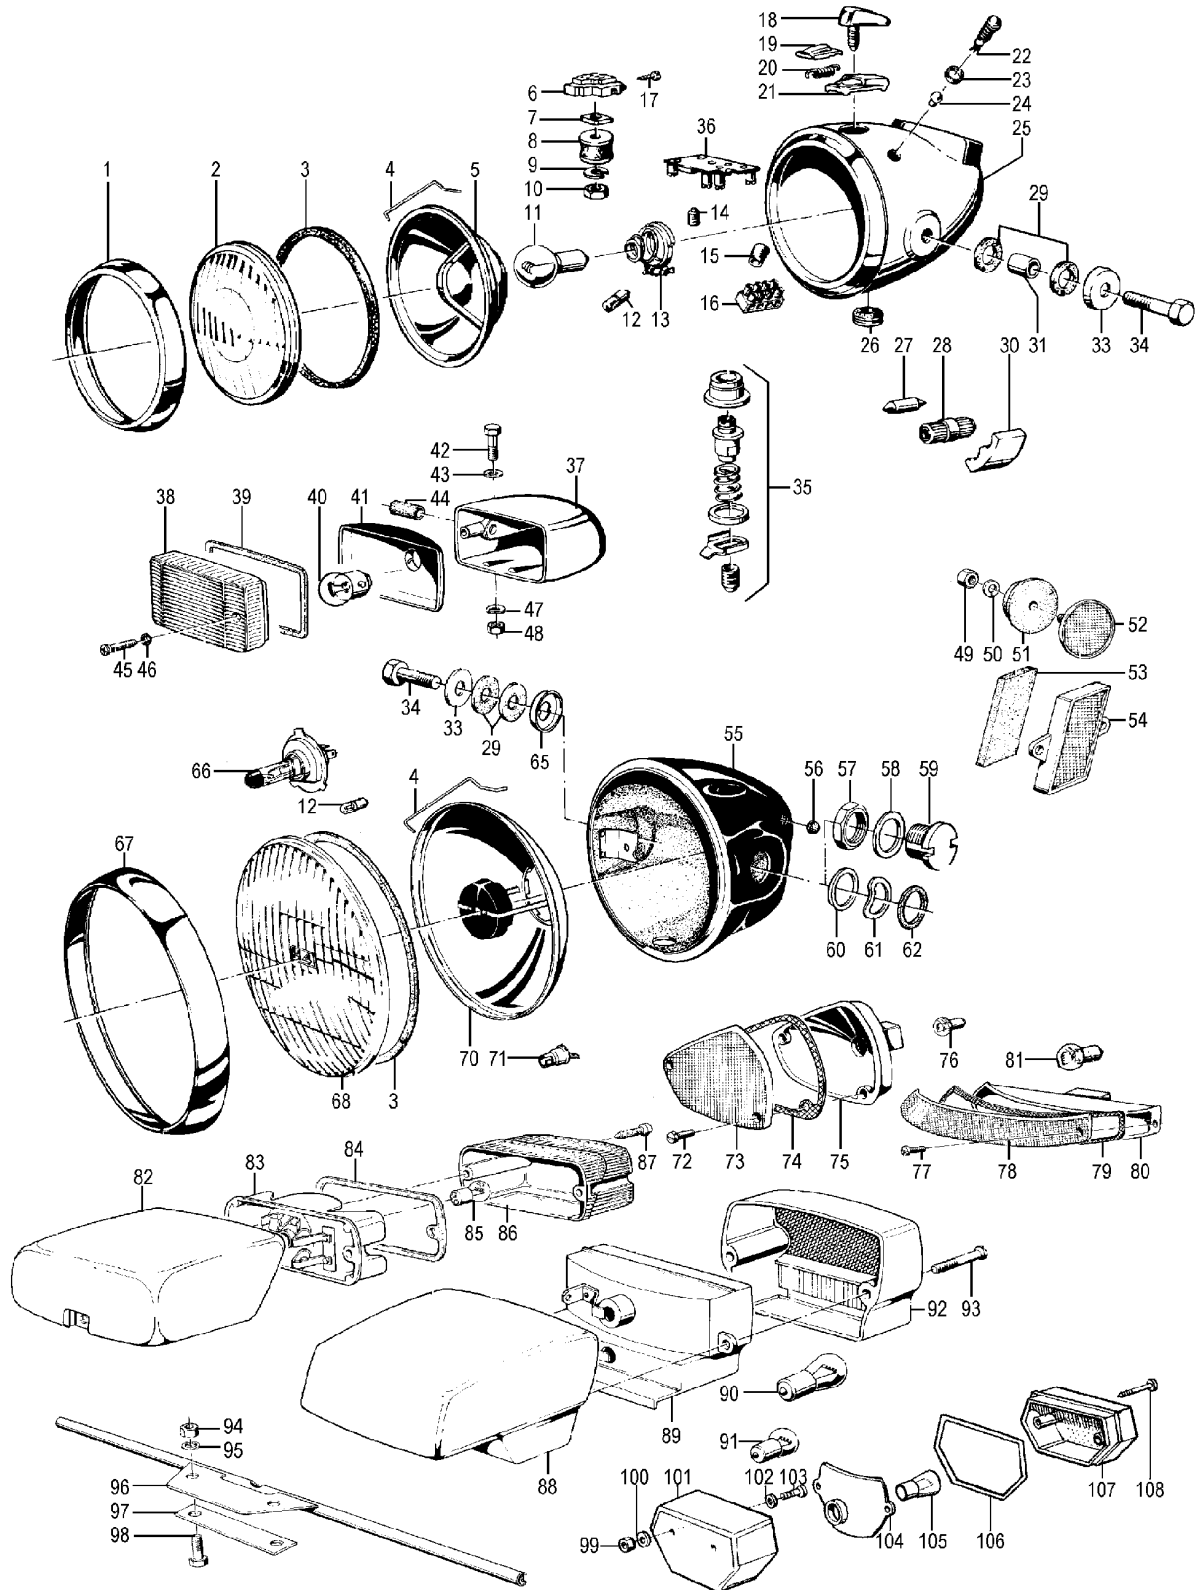

Group 63 Light

Picture-No.	Article-No.	Description	Net	Gross
63_0	270060	Isolating tube, 6mm price per meter	0,87 €	1,03 €
63_00	1052	Headlight guard for BMW R24-R75/5 chromed	17,75 €	21,12 €
63_000	2315655	Indicator light holder for BMW R80GS-R100PD, rear	8,49 €	10,10 €
63_000	9907988	Headlight screw for BMW R65GS-R100GS/PD	0,52 €	0,62 €
63_000	1244147	Headlight gasket ring forBMW R65GS-R100GS	7,10 €	8,45 €
63_000	1244024	Headlight carrier R65GS-R100GS	10,30 €	12,26 €
63_000	1244023	Headlight ring for BMW R65GS-R100GS	17,58 €	20,92 €
63_000	54159	Bar end indicator with 6V bulb and cable aluminium polished	26,06 €	31,01 €
63_000	89001	Bulb 12 Volt, 1,2/2 Watt, socket BA7S e.g. speedo	1,04 €	1,24 €
63_000	9907910	Sheet metal screw, 3,9x9,5mm, for headlight for BMW R65GS-R100GS	1,04 €	1,24 €