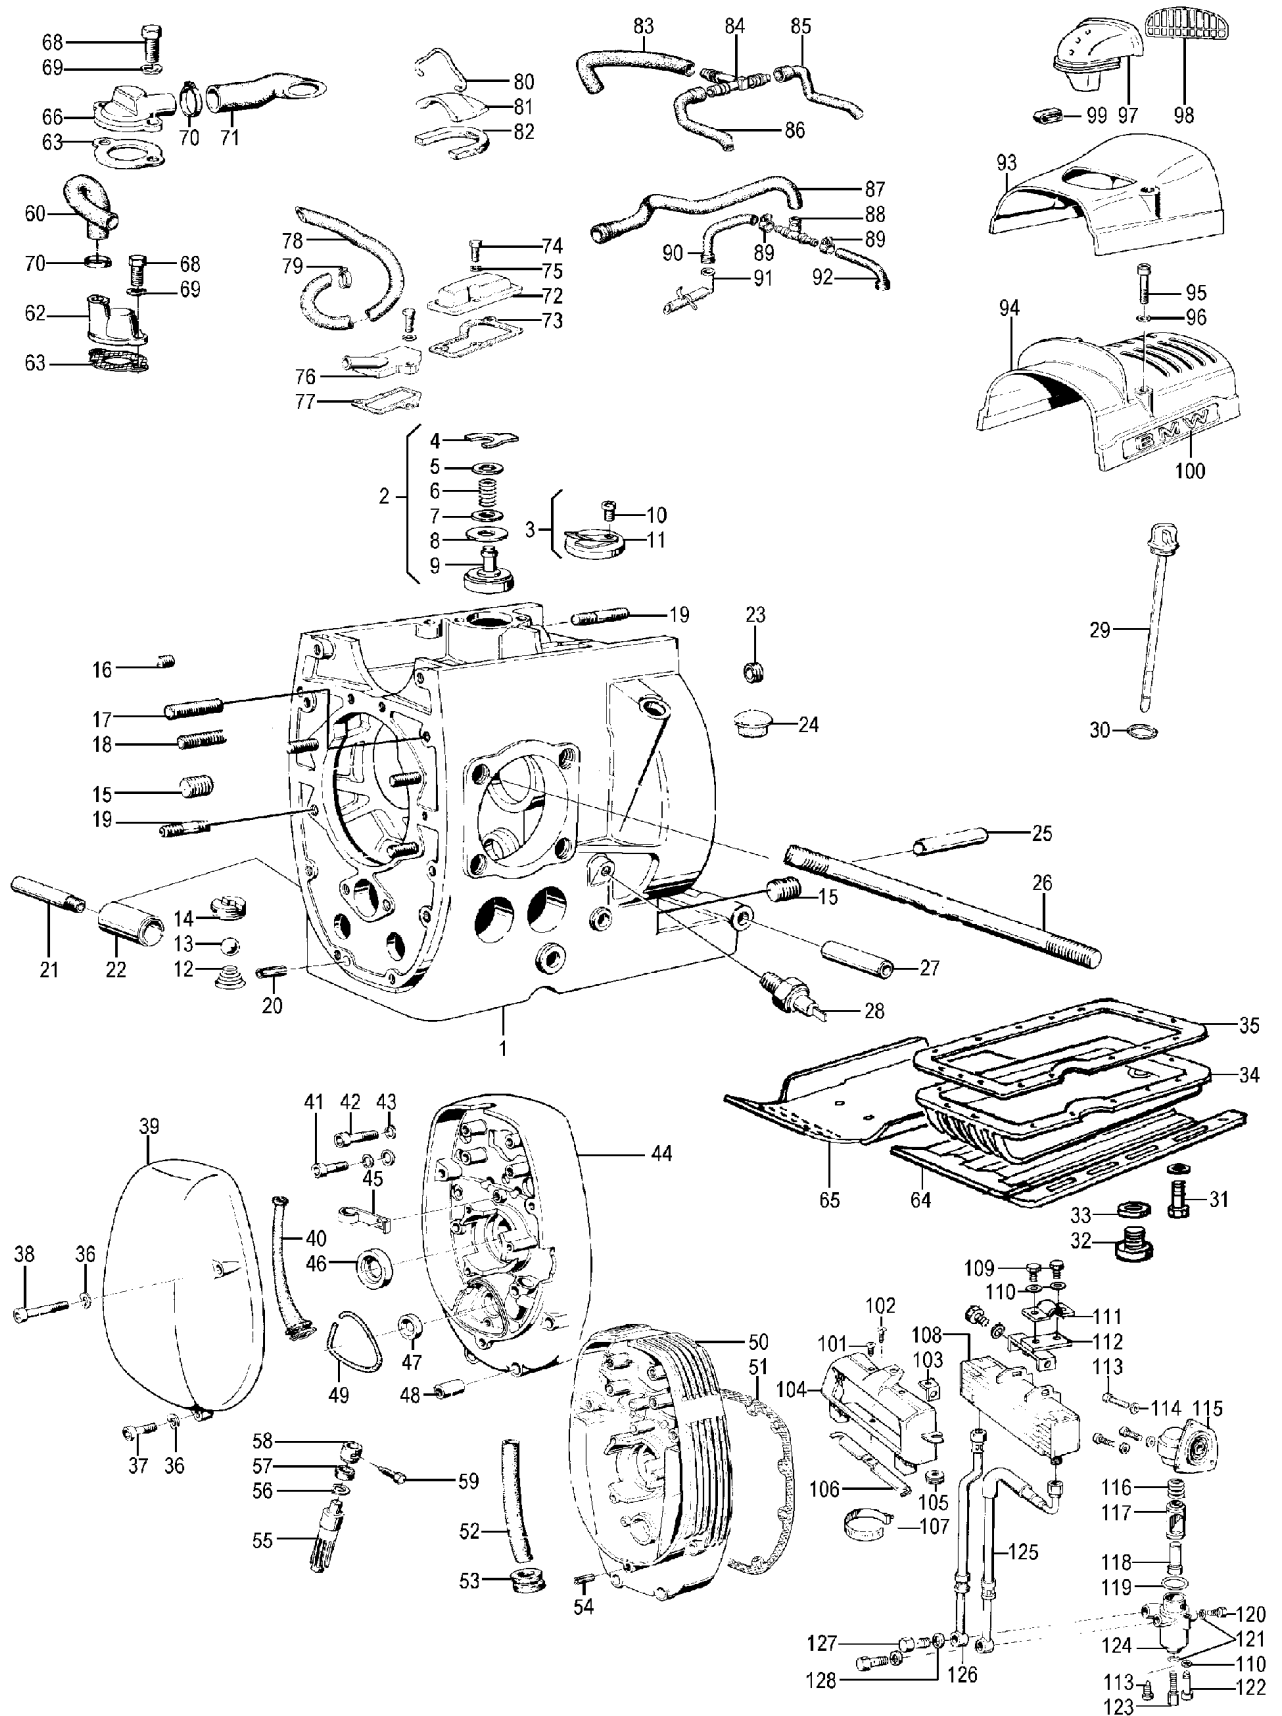

Group 11b Engine

<u>Picture-No.</u>	<u>Article-No.</u>	<u>Description</u>	<u>Net</u>	<u>Gross</u>
11b_	1335870	Engine breather tube for BMW R45 and R65 until year of manufacture 09/1984 old housing form	66,32 €	78,93 €
11b_000	024570	Sealing compound (Elastic gasket grease), 40ml Hylomar M	5,28 €	6,29 €
11b_003	1335712	Engine breather for BMW R50/5-R100, new version	21,91 €	26,07 €
11b_011	35711	Diaphragm engine breather from BMW R50/5 and up	1,99 €	2,37 €