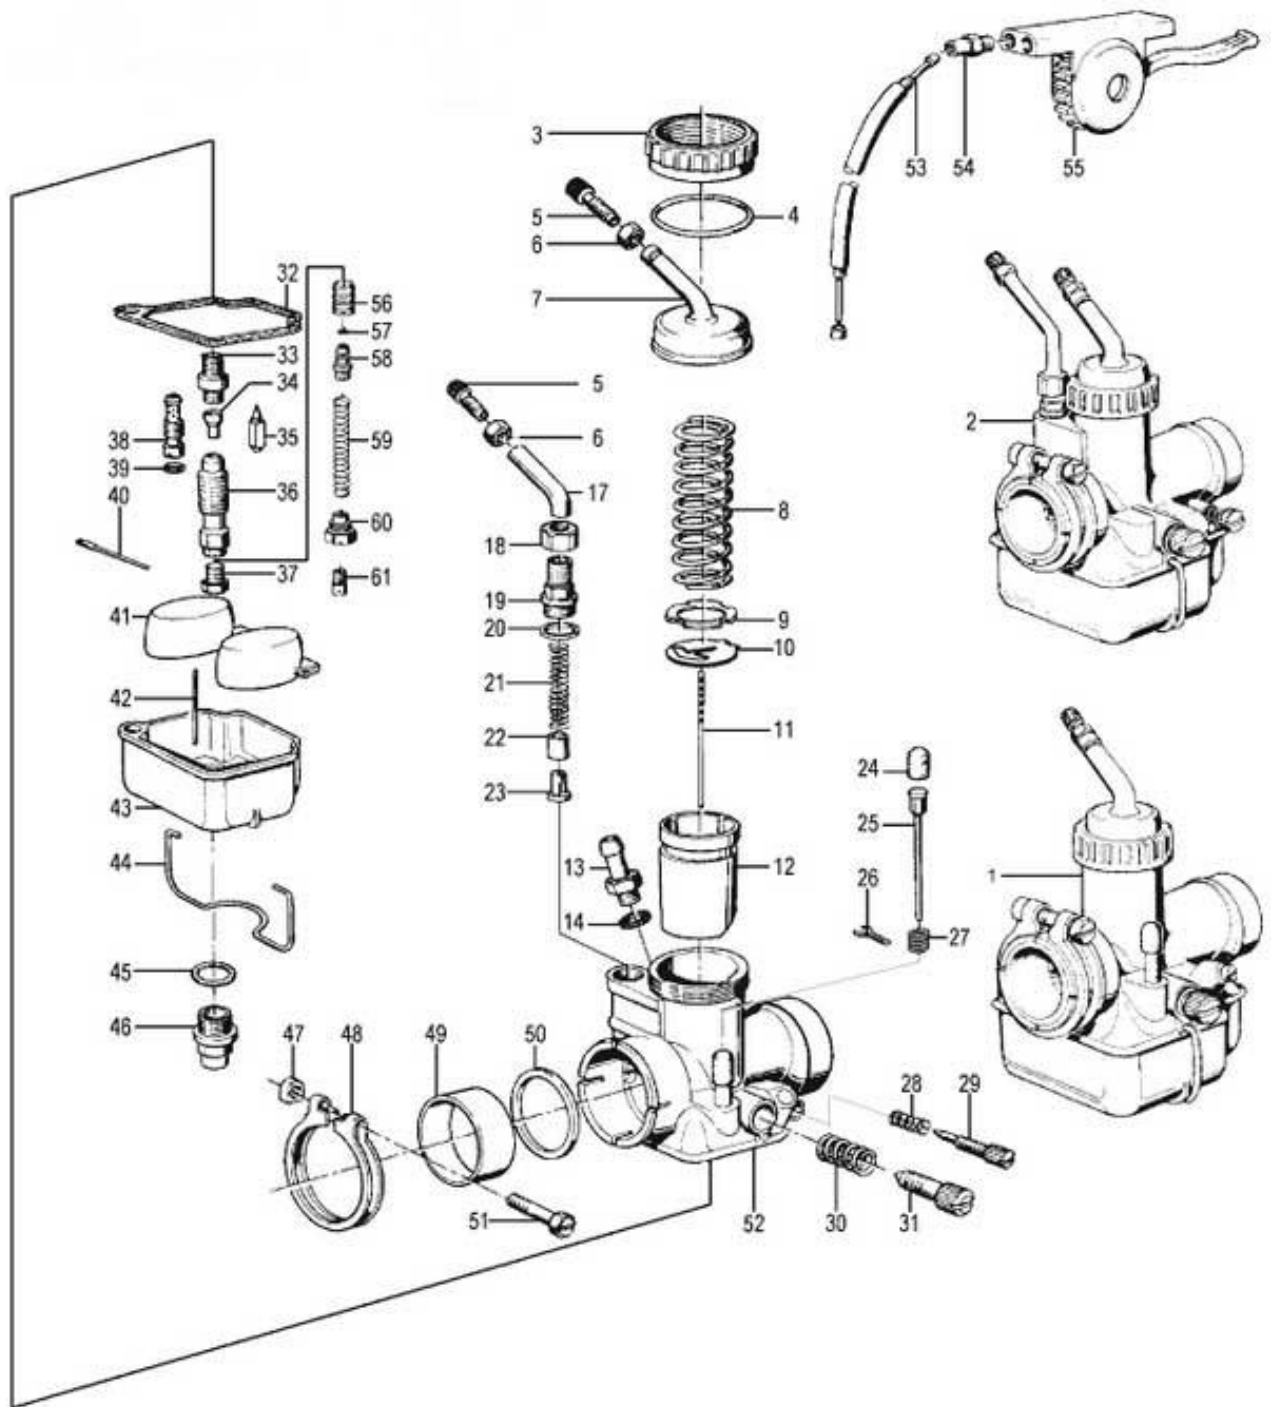

Group 13b BING carburetor R50/5-R60/7

<u>Picture-No.</u>	<u>Article-No.</u>	<u>Description</u>	<u>Net</u>	<u>Gross</u>
13b	3017	Fuel hose, oldtime-look, per meter	4,33 €	5,15 €
13b	3017713	Fuel hose, rubber-look, per meter	3,38 €	4,02 €
13b_000	39001	Gasket set for carburettor for BMW R50/5-60/7 and R26, R27 Special	7,19 €	8,55 €
13b_003	14049	Carburettor slide cover nut for BMW R50/2-R69S and R50/5-R60/7 big version	35,16 €	41,84 €
13b_004	54932	O-ring slide top for BMW R50/5, R60/5, R60/6 and R60/7	0,87 €	1,03 €
13b_005	42112	Grommet for throttle cable on carburettor, small, traditionally for BMW R24-R27 (can be used on all other models)	1,39 €	1,65 €
13b_005	39178	Throttle adjusting screw M 6, long for BMW R24-R25/3, R50-R69S and R50/5-R90/6	2,25 €	2,68 €
13b_005	42111	Grommet for throttle cable on carburettor, large	1,65 €	1,96 €
13b_006	39182	Nut M 6 for throttle adjusting screw	0,52 €	0,62 €
13b_007c	54933	Carburettor slide cover replacement for BMW R50/5, R60/5, R75/5, R60TIC and R60/7 left/right, with screwed tube	41,65 €	49,56 €
13b_008	54929	Carburettor slide spring for BMW R50/5, R60/5, R60TIC and R60/7	2,08 €	2,47 €
13b_009	59276	Washer carburettor plate for BMW R50/5, R60/5, R60/6 and R60/7	0,95 €	1,13 €