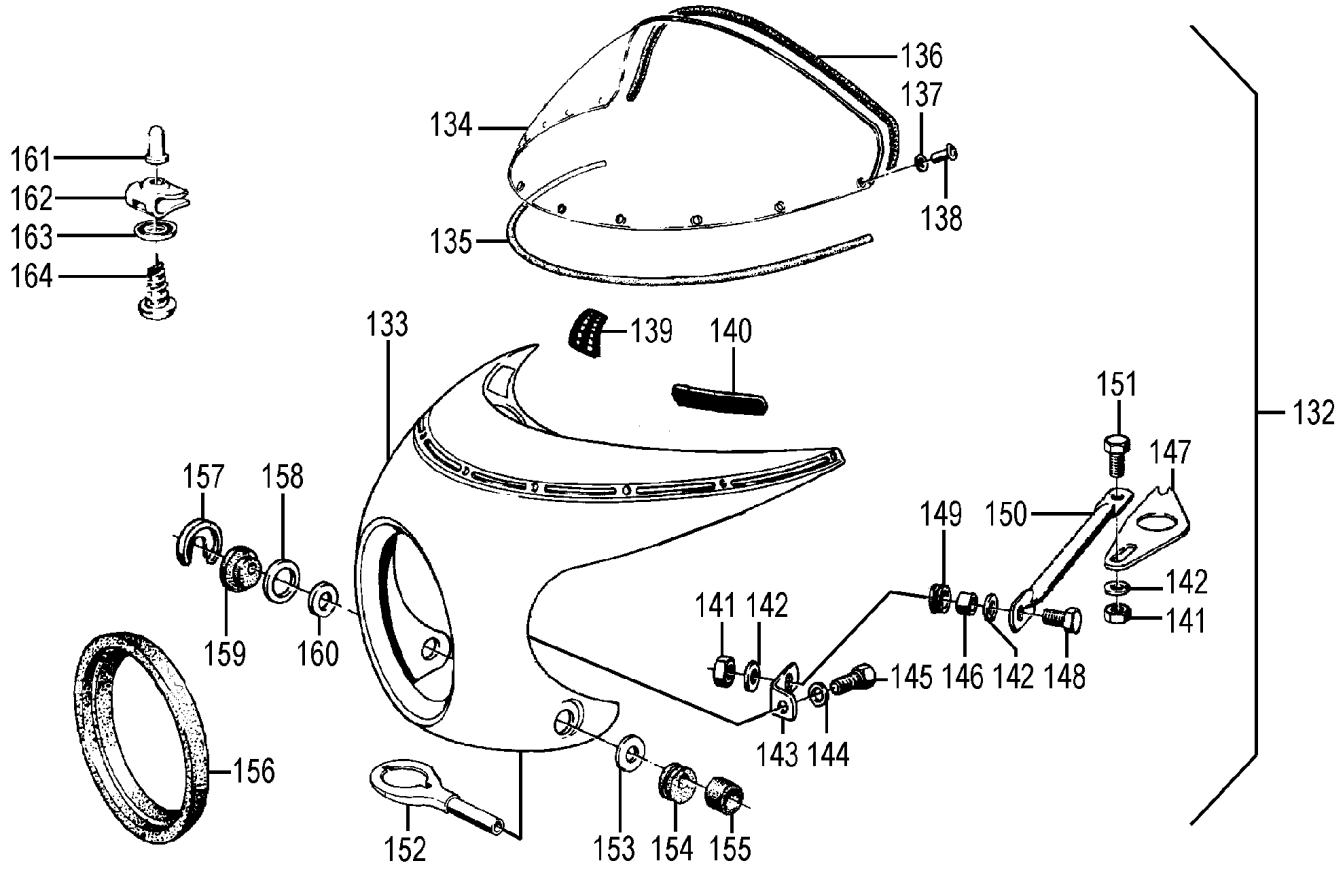

Group 46b Fairing