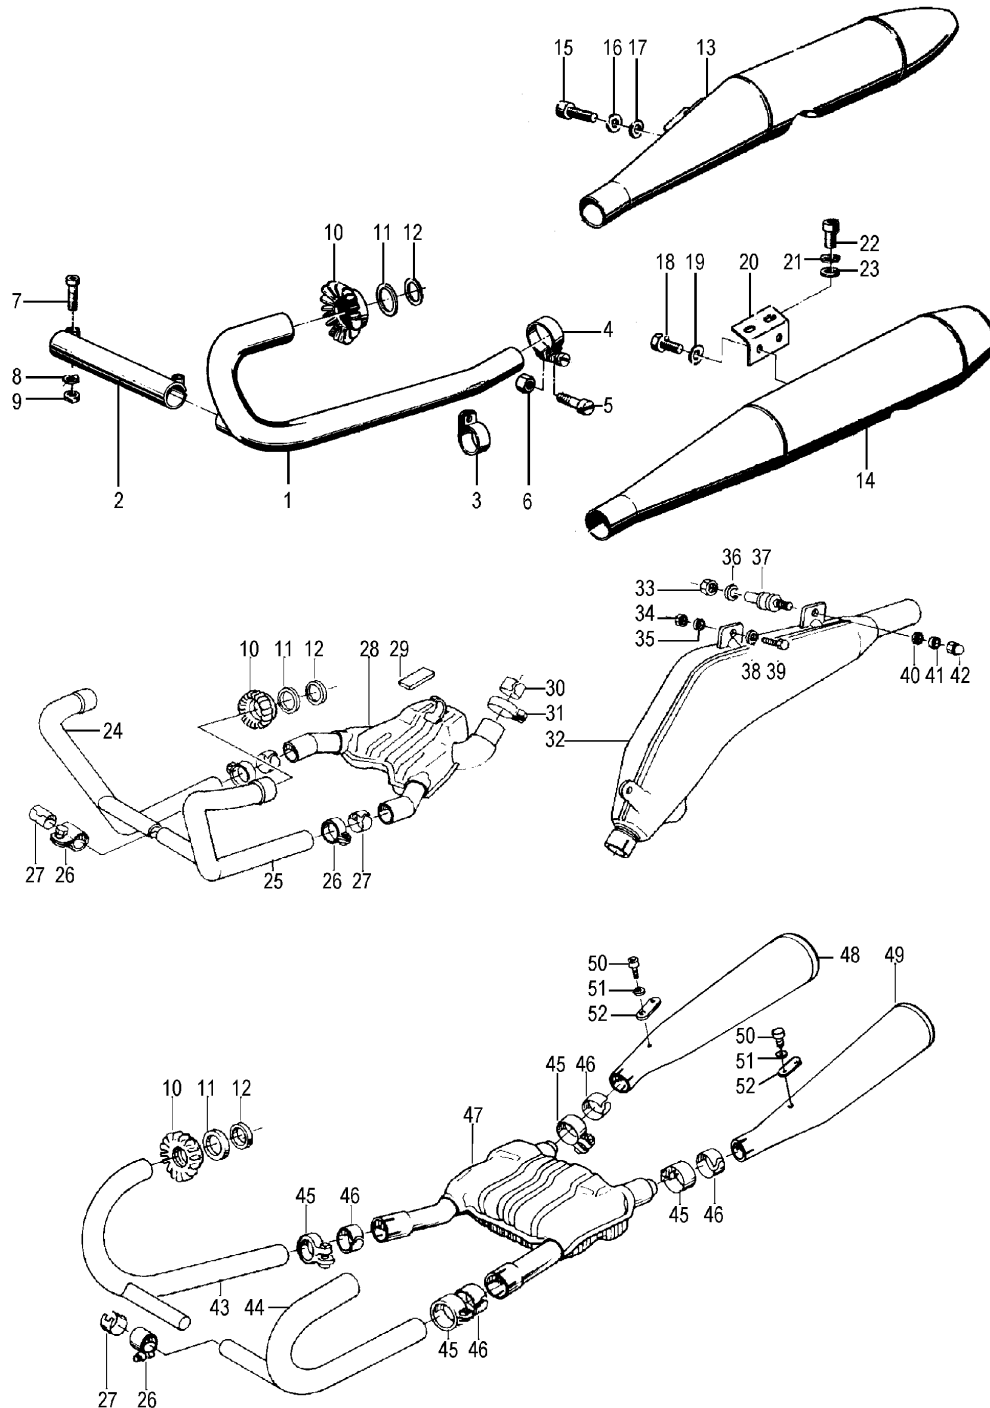

Group 18 Exhaust system

<u>Picture-No.</u>	<u>Article-No.</u>	<u>Description</u>	<u>Net</u>	<u>Gross</u>
18_000	9988100	Exhaust pipe cover for BMW R50/5-R100, Set complete with clamps stainless steel	54,46 €	64,81 €
18_000	9988101	Exhaust pipe cover for BMW R50/5-R100, single without clamp stainless steel	25,46 €	30,29 €
18_000	1452065	Exhaust pipe for BMW R65 and R65RT SF from year of manufacture 09/1984, left side original BMW	133,77 €	159,19 €
18_000	1452066	Exhaust pipe for BMW R65 and R65RT SF from year of manufacture 09/1984, right side original BMW	133,77 €	159,19 €
18_001a	1230434	Exhaust pipe for BMW R50/5-R100, 1st choice in-house production, Set with crosspipe 38mm	248,41 €	295,61 €
18_001aa	112001	Exhaust pipe for BMW R50/5-R100, Set with crosspipes 38mm, stainless steel	315,34 €	375,25 €
18_001b	1237149	Exhaust pipe for BMW R80/7-R100 from year of manufacture 1981, Set with 2 crosspipes NOT for models with oilcooler!!!!	239,44 €	284,94 €
18_001c	1234441	Exhaust pipe for BMW R100S, RS, RT, years of manufacture 1978-1980, left side 40mm	145,32 €	172,94 €
18_001c	1234442	Exhaust pipe for BMW R100S, RS, RT, years of manufacture 1978-1980, right side 40mm	145,32 €	172,94 €
18_001cc	0112002	Exhaust pipe for BMW R100S, RS, RT, CS, years of manufacture 1978 - 1980, Set with crosspipes, 40mm stainless steel	315,34 €	375,25 €
18_001d	1238272	Exhaust pipe for BMW R45 and R65 until year of manufacture 08/1980, right side	135,63 €	161,40 €