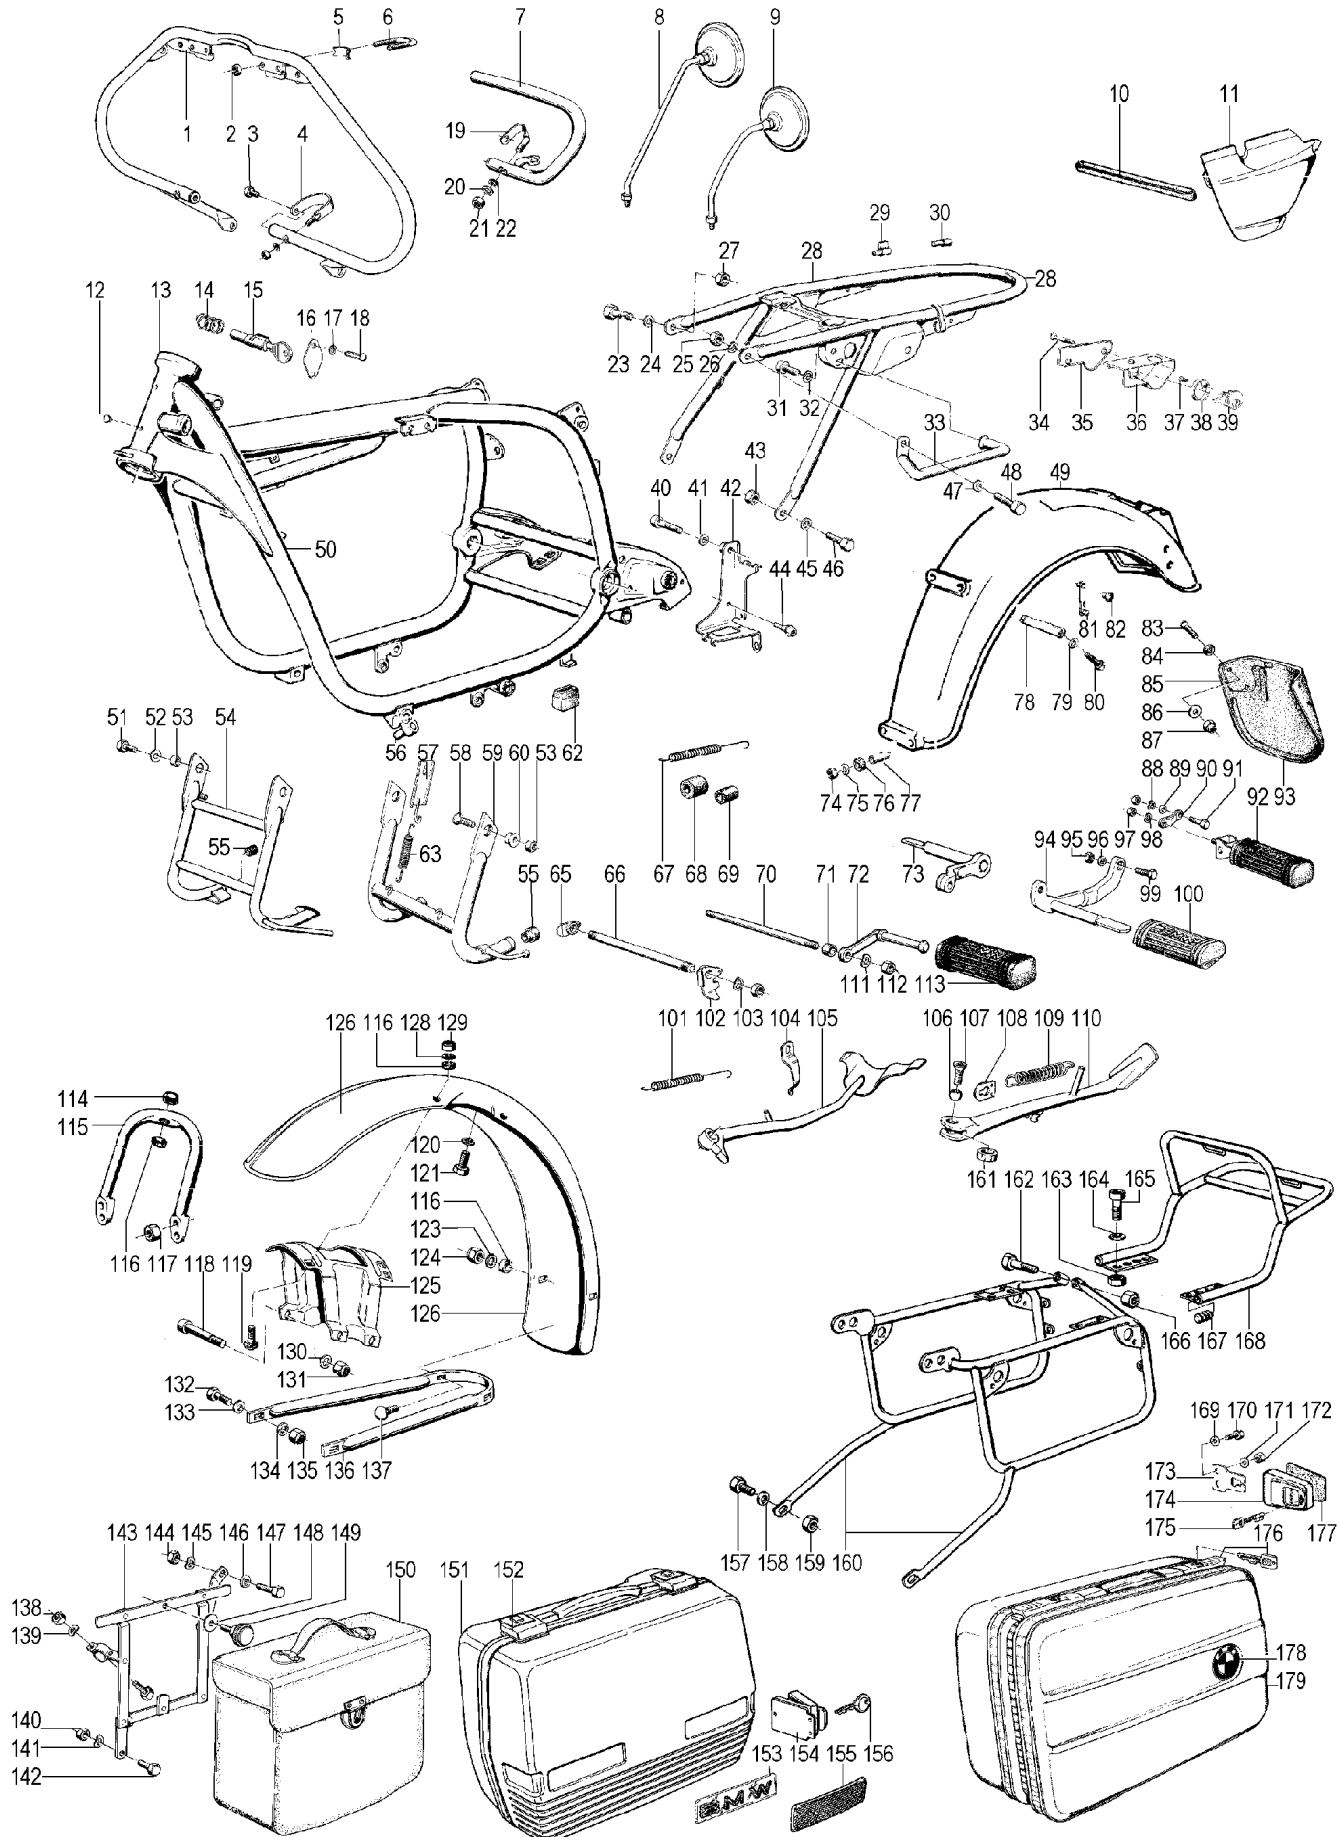

Group 46a Frame, fenders, baggage carrier

Picture-No. Article-No. Description

46_000 1451237 Footrest bolt for BMW R65GS-R100PD from year of manufacture 11/1986, rear

Net
6,23 €

Gross
7,42 €