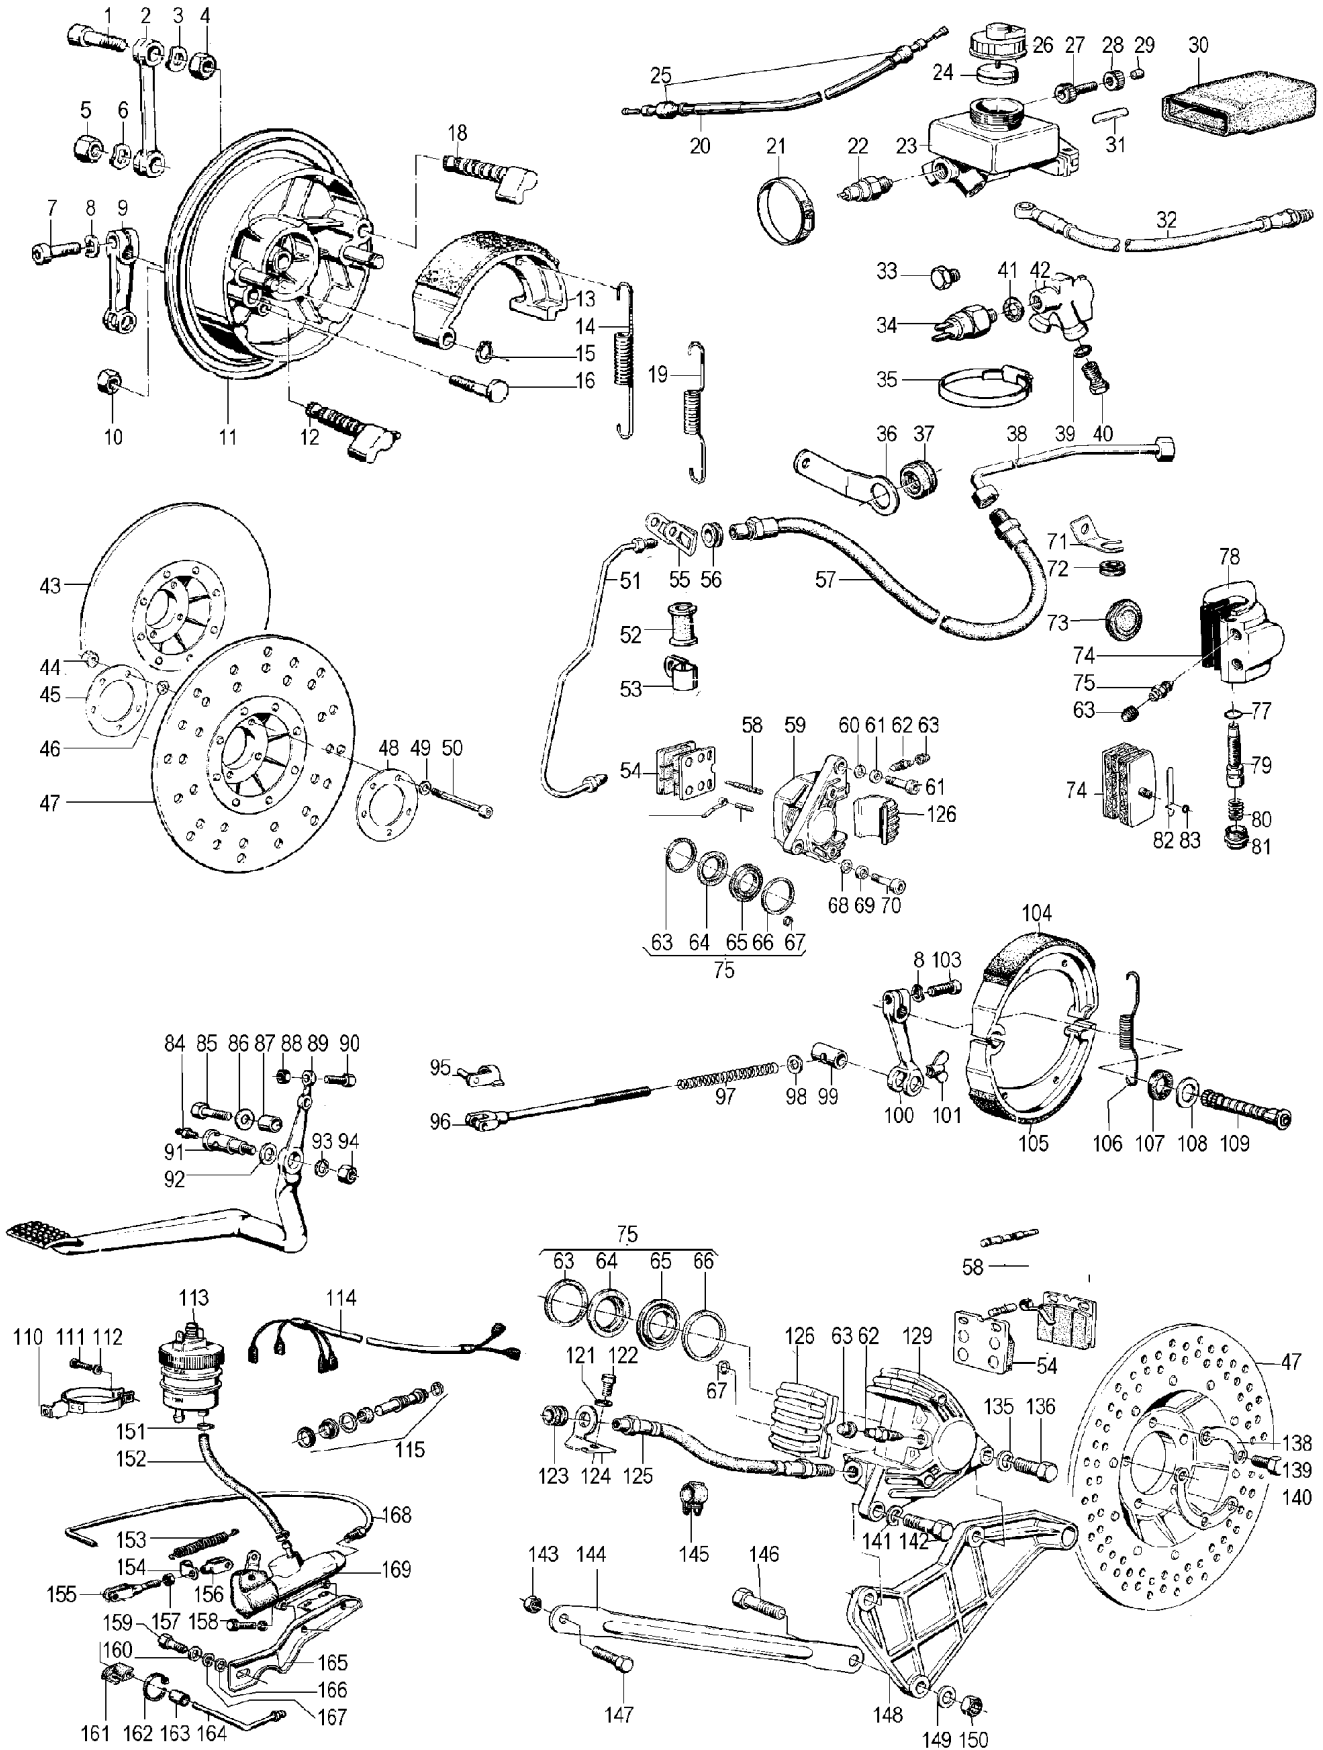

Group 34 Brake

<u>Picture-No.</u>	<u>Article-No.</u>	<u>Description</u>	<u>Net</u>	<u>Gross</u>
34_000	41563	Brake hose steel coated for BMW R100CS from year of manufacture 09/1980, front, upper Lucas, with expertise	44,50 €	52,96 €
34_000	1242759	Brake hose for BMW R100S, RS, RT, years of manufacture 1976-1984, rear 258mm	32,47 €	38,64 €