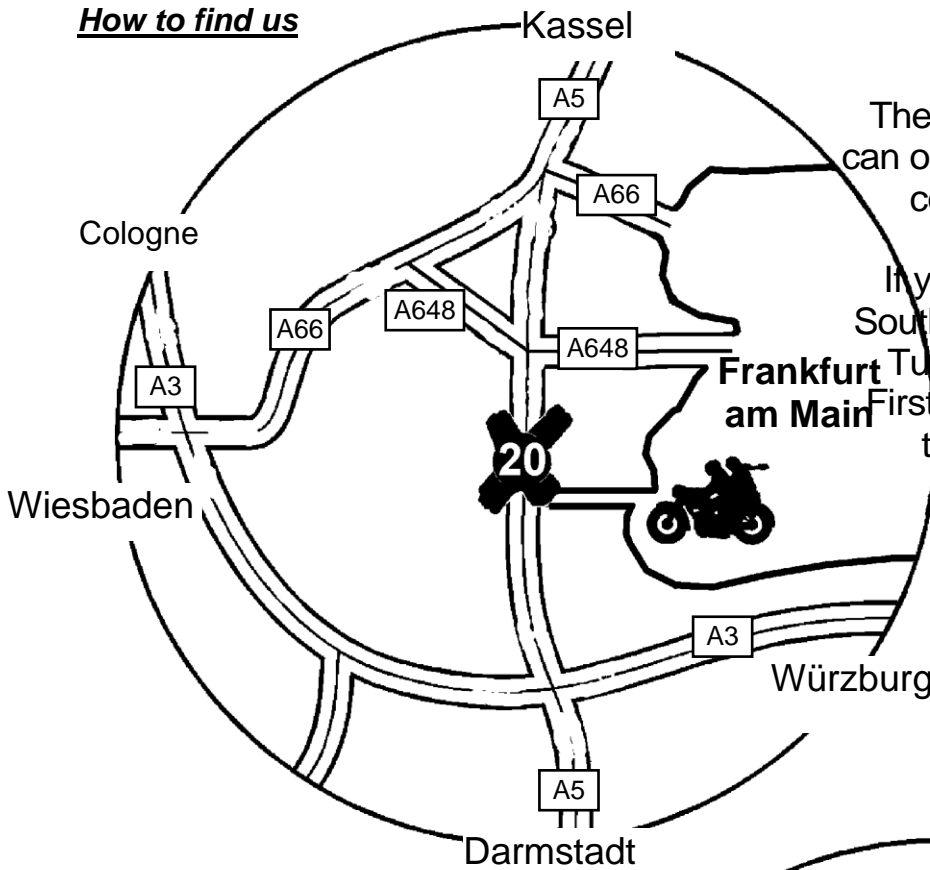

Attention!

The exit 20 – WESTHAFEN can only be used when you are coming from the North.

If you are coming from the South, you have to make a U - Turn at the WESTKREUZ
First direction WIESBADEN, then direction BASEL