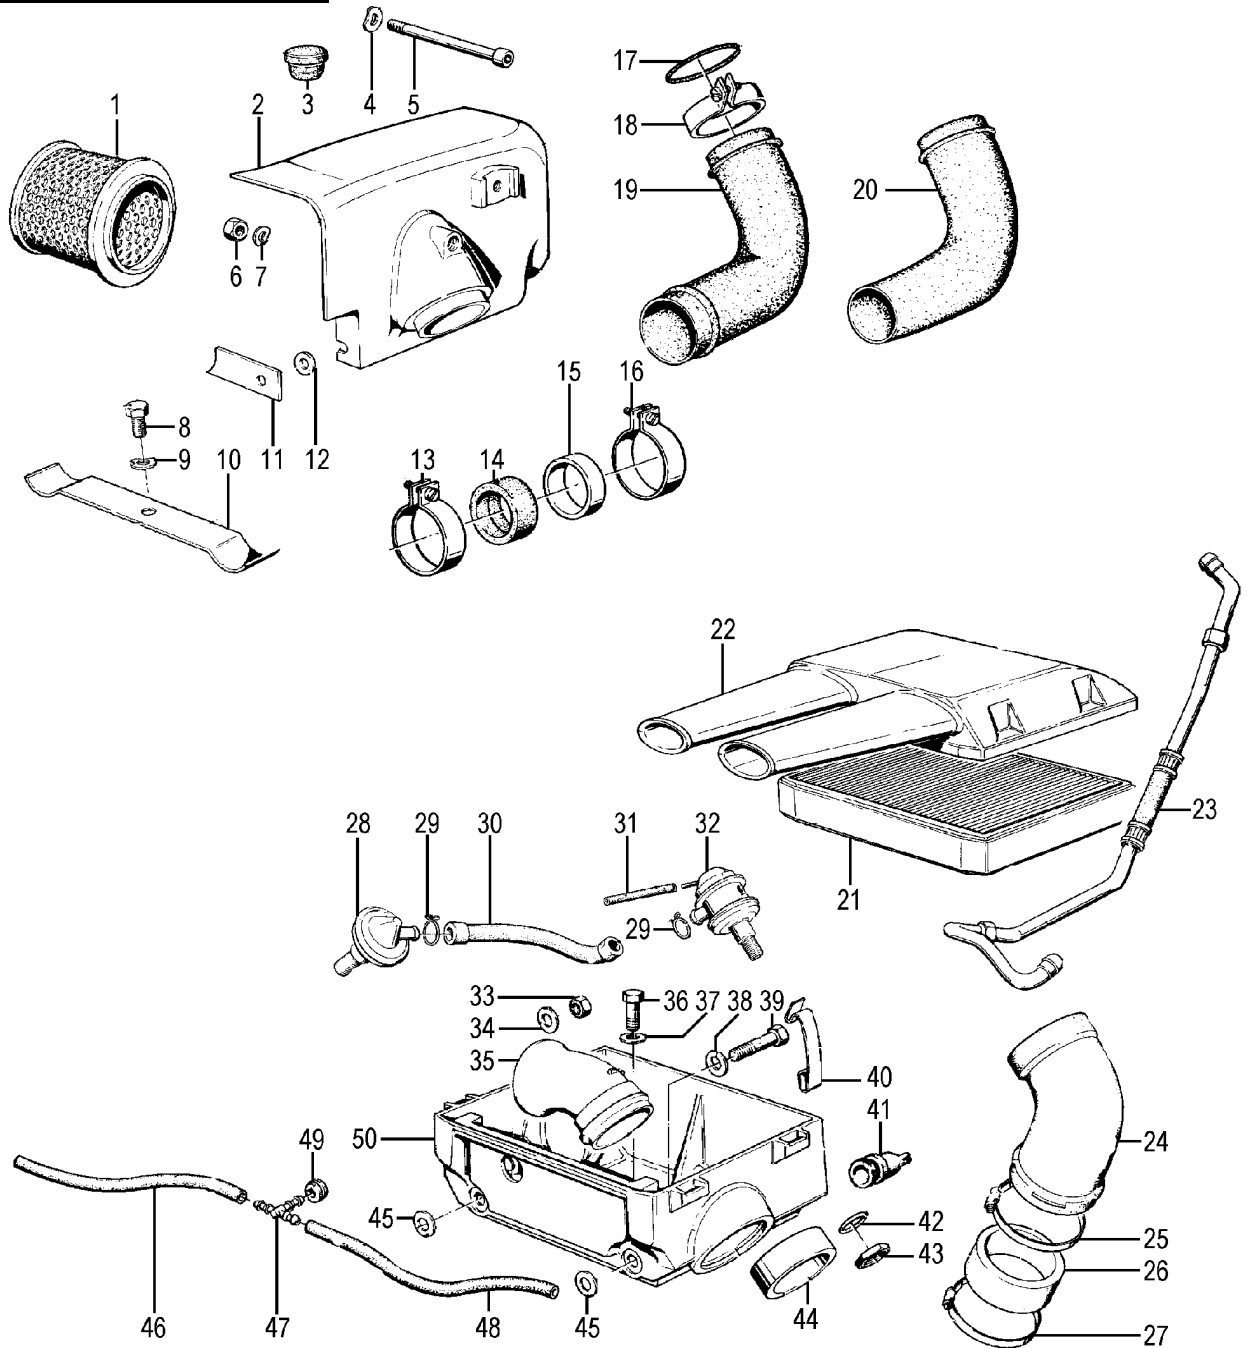

Group 13a Fuel system

<u>Picture-No.</u>	<u>Article-No.</u>	<u>Description</u>	<u>Net</u>	<u>Gross</u>
13_00	1303017	Fuel hose quick-connector, Ø 7,5mm for 6-7mm fuel hose	8,06 €	9,59 €
13_00	1403017	Fuel hose quick-connector, Ø 9mm for 7,5-8mm fuel hose – NOT for BMW-oldtimer-motorcycle	8,06 €	9,59 €
13_000	7770003	Sticker "Ölfilter-/Luftfilterwechsel" for BMW R50/5 and up 3-colour, Ölfilter-/Luftfilterwechsel = Oilfilter-/Airfilterchange	6,75 €	8,04 €
13a	98352	Nut M 8 zinked	0,17 €	0,21 €
13a	0098352	Nut M 8, wrench size 14 zincked	1,13 €	1,34 €
13a_000	9952119	Clamp airfilter for BMW R50/5, R60/5, R60/6, R60/7 and R60TIC Ø 42-48mm	1,65 €	1,96 €
13a_000	9952121	Clamp airfilter for BMW R50/5-R100 and R65GS-R100GS Ø 47-54mm	3,38 €	4,02 €
13a_001	1048	Air filter insert for BMW R50/5-R100 until year of manufacture 09/1980	9,78 €	11,64 €
13a_003	80222	Rubber plug for choke mount at the gearbox for BMW R50/5, R60/5 and R60/6 and steering head for BMW R45/R65, R60/6-R100R	1,30 €	1,55 €
13a_005	54042	Screw for air intake housing for BMW R50/5-R100 and R45/R65	4,59 €	5,46 €
13a_006	13432	Nut M8 for airfilter from BMW R50/5	0,76 €	0,90 €
13a_008	098201	Screw M 8 x 20, hexagon stainless steel	0,35 €	0,41 €
13a_008	98201	Screw for chain tensioner, simplex for BMW R45/R65 and R60/7-R100, M 8 x 20, hexagon and holding screw for exhaust pipe for BMW R50-R69S	0,17 €	0,21 €
13a_009	98457	Spring washer B 8,4, DIN137B-A2 stainless steel	0,26 €	0,31 €
13a_010	1251169	Clamp spring, airfilter (round version) for BMW models, years of manufacture 09/1969-09/1980	9,70 €	11,54 €