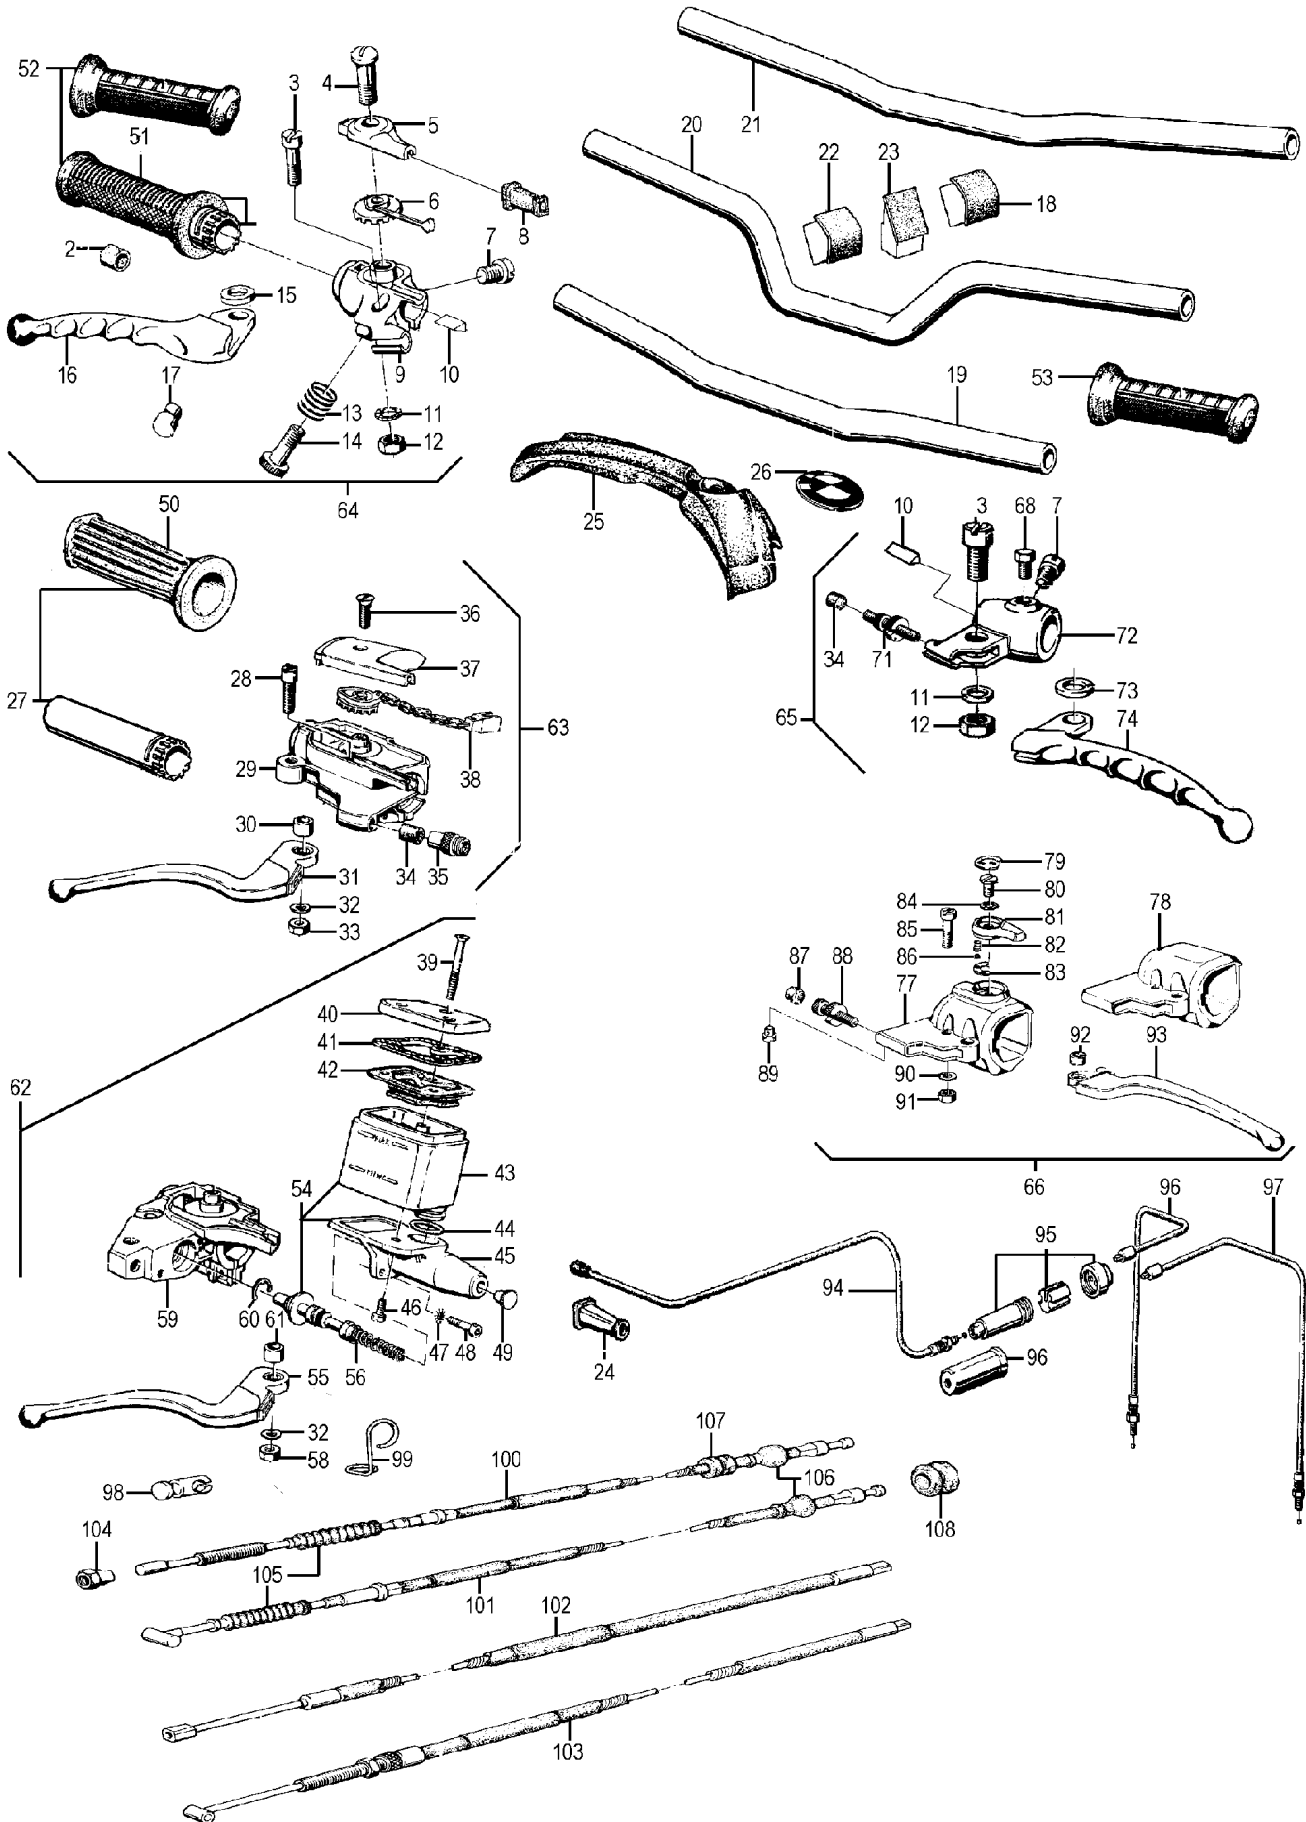

Group 32 Steering and handlebar

<u>Picture-No.</u>	<u>Article-No.</u>	<u>Description</u>	<u>Net</u>	<u>Gross</u>
32_0	1451749	Clutch/brake lever bolt for BMW R80-R100, from year of manufacture 09/1990 black	3,12 €	3,71 €