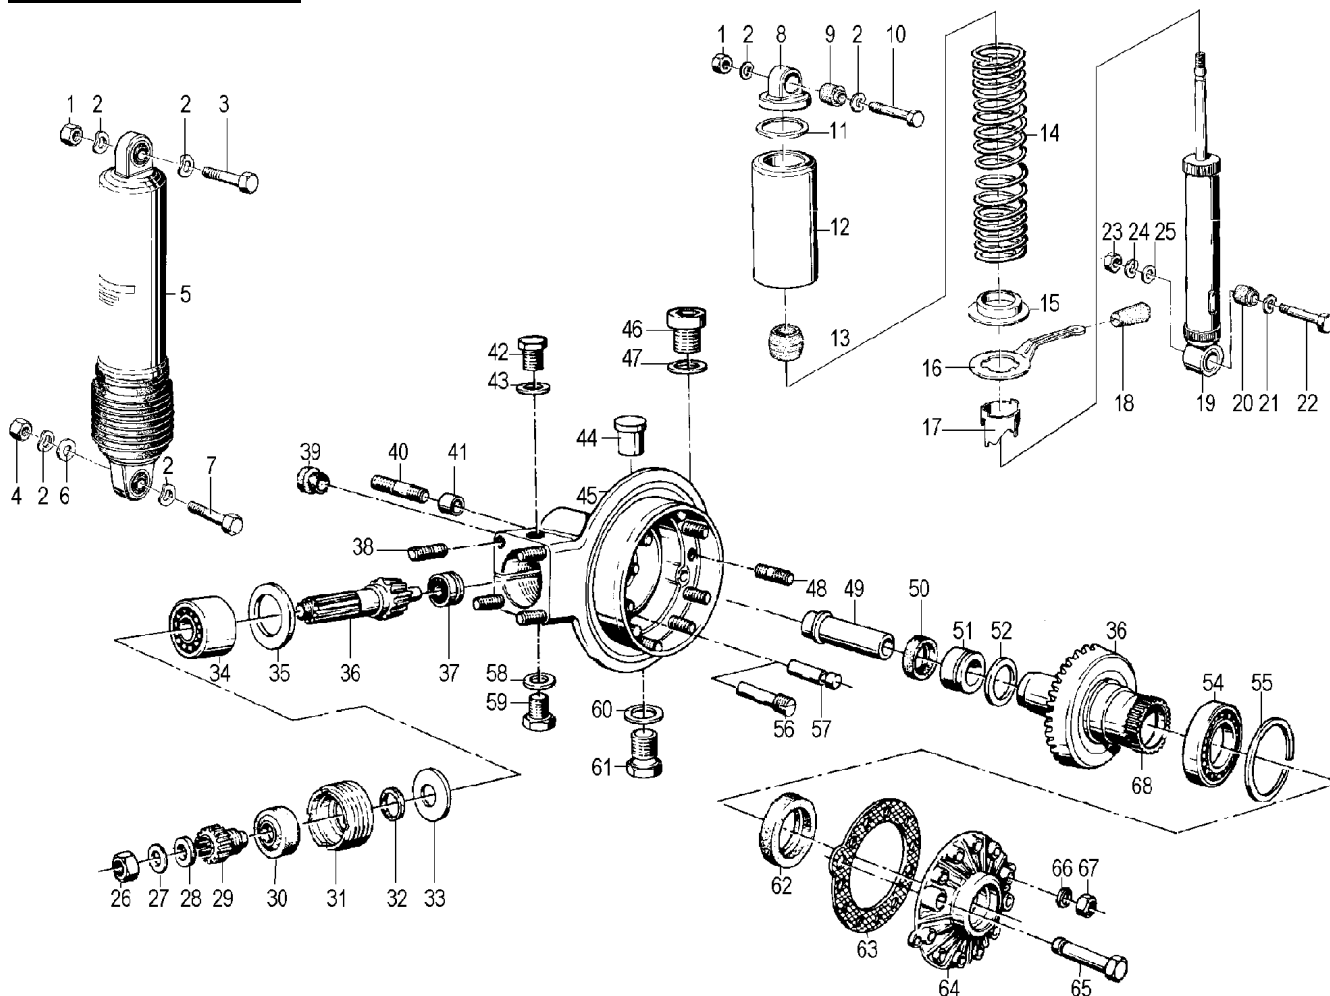

32_103ml	1458090	Throttle cable for BMW R80R, R80GS and R100GS, left side, from year of manufacture 09/1990	15,07 €	17,93 €
32_103n	1458091	Throttle cable for BMW R80R, R80GS and R100GS, right side, from year of manufacture 09/1990	19,48 €	23,18 €
32_103o	2311827	Throttle cable for BMW R100R and R100GS, left side, from year of manufacture 1988	20,86 €	24,82 €
32_104	60178	Nut brake cable adjuster for BMW R50-R69S and R50/5-R60/6 drum brake, front	2,86 €	3,40 €
32_105	1117638	Rubber boot clutch/brake cable for BMW R50/5-R100	5,97 €	7,11 €
32_106	1230038	Grommet brake- and clutch cable for BMW R50/5-R100R	5,80 €	6,90 €
32_106	30039	Clutch cable grommet for BMW R50/5 and up, long	4,24 €	5,05 €
32_108	33254	Grommet clutch cable guide for BMW R60/6-R100	1,99 €	2,37 €
32_999	25600	Throttle control unit "Sport", radial, 1 cable, 46mm stroke aluminum	82,26 €	97,88 €
32_999	2311754	Cable holder R80R-R100PD, 09/90->	3,72 €	4,43 €
32_999	2324962	Clutch cable for BMW R1100RS from year of manufacture 1992	31,17 €	37,09 €
32-095	1242014	Cable distributor for BMW models until year of manufacture 09/1980	18,16 €	21,62 €

Group 33 Rear axle

<u>Picture-No.</u>	<u>Article-No.</u>	<u>Description</u>	<u>Net</u>	<u>Gross</u>
33_000	6000002	Gasket set rear drive (No.A06), for BMW R50/5-R100 until year of manufacture Sep 1980	33,42 €	39,77 €
33_000	6400008	Suspension unit for BMW R80GS and R100GS, from year of manufacture 09/1988, Wilbers Emu On each drivers weight individually adjustable !	463,66 €	551,75 €
33_000	6000045	Gasket set rear drive (No.A07), for BMW R45-R100 years of manufacture 09/1980-09/1984	32,38 €	38,54 €
33_000	2311091	Needle bearing for rear drive for BMW models from year of manufacture 1987	56,37 €	67,08 €
33_000	1451182	O-ring rear drive cover for BMW R80GS and R100GS until year of manufacture 1987	4,07 €	4,84 €
33_000	1457605	Gasket ring for brake key for BMW R80-R100 from Sep 1989 rear	0,35 €	0,41 €
33_000	1458097	Cover cap for swingarm / rear drive for BMW R80GS and R100GS from 1987	1,82 €	2,16 €
33_000	2310890	Swingarm bolt for rear drive for BMW models from year of manufacture 1987, left side	17,66 €	21,02 €
33_000	19209	Oil control plug for BMW R45-R100, M8 x 1, for finned rear drive	1,99 €	2,37 €
33_000	2310904	Swingarm bolt for rear drive for BMW models from year of manufacture 1987, right side	11,69 €	13,91 €
33_000	1450095	Thrust ring pinion wheel, Paralever for BMW Models from year of manufacture 1987	4,68 €	5,56 €