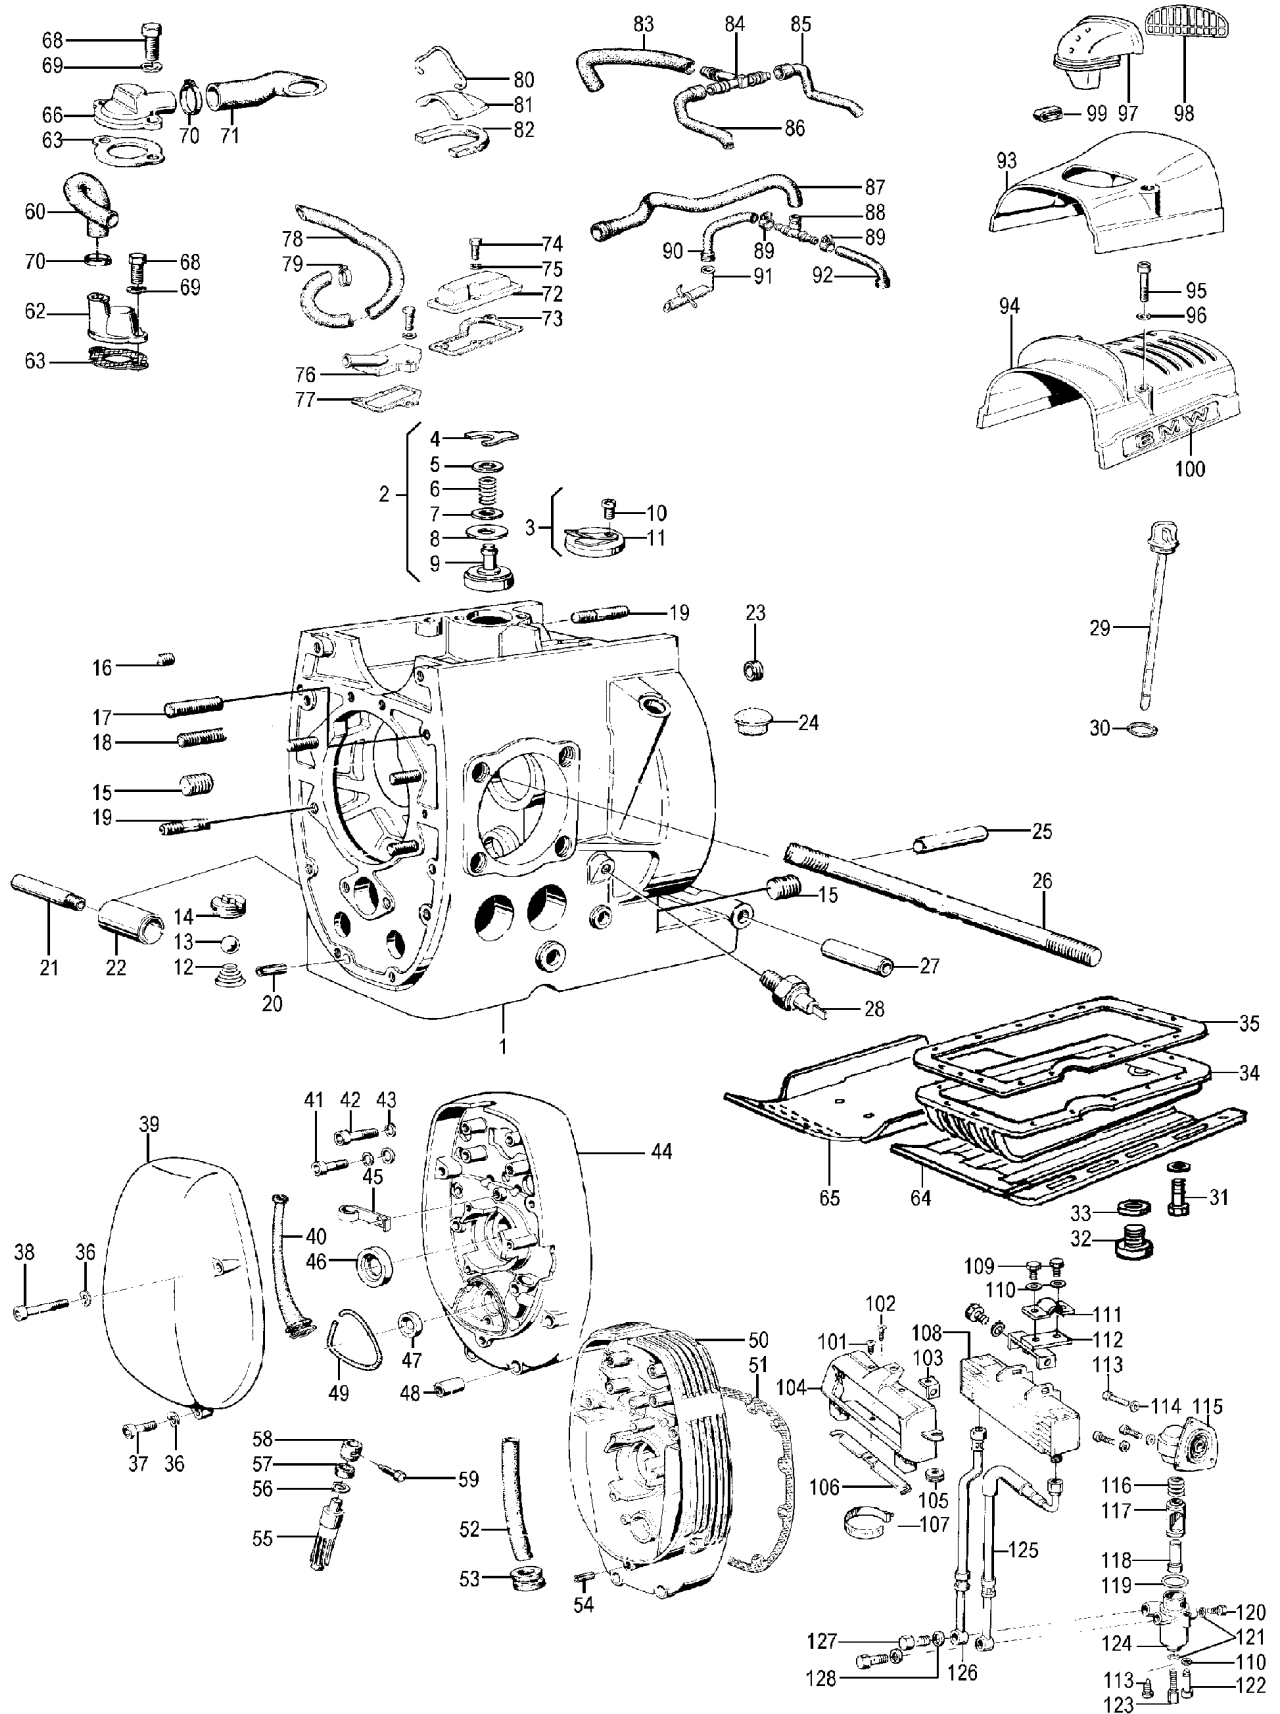

Group 11b Engine

<u>Picture-No.</u>	<u>Article-No.</u>	<u>Description</u>	<u>Net</u>	<u>Gross</u>
11b_	1335870	Engine breather tube for BMW R45 and R65 until year of manufacture 09/1984 old housing form	64,37 €	74,67 €
11b_000	024570	Sealing compound (Elastic gasket grease), 40ml Hylomar M	5,13 €	5,95 €
11b_003	1335712	Engine breather for BMW R50/5-R100, new version	21,26 €	24,66 €
11b_011	35711	Diaphragm engine breather from BMW R50/5 and up	1,93 €	2,24 €