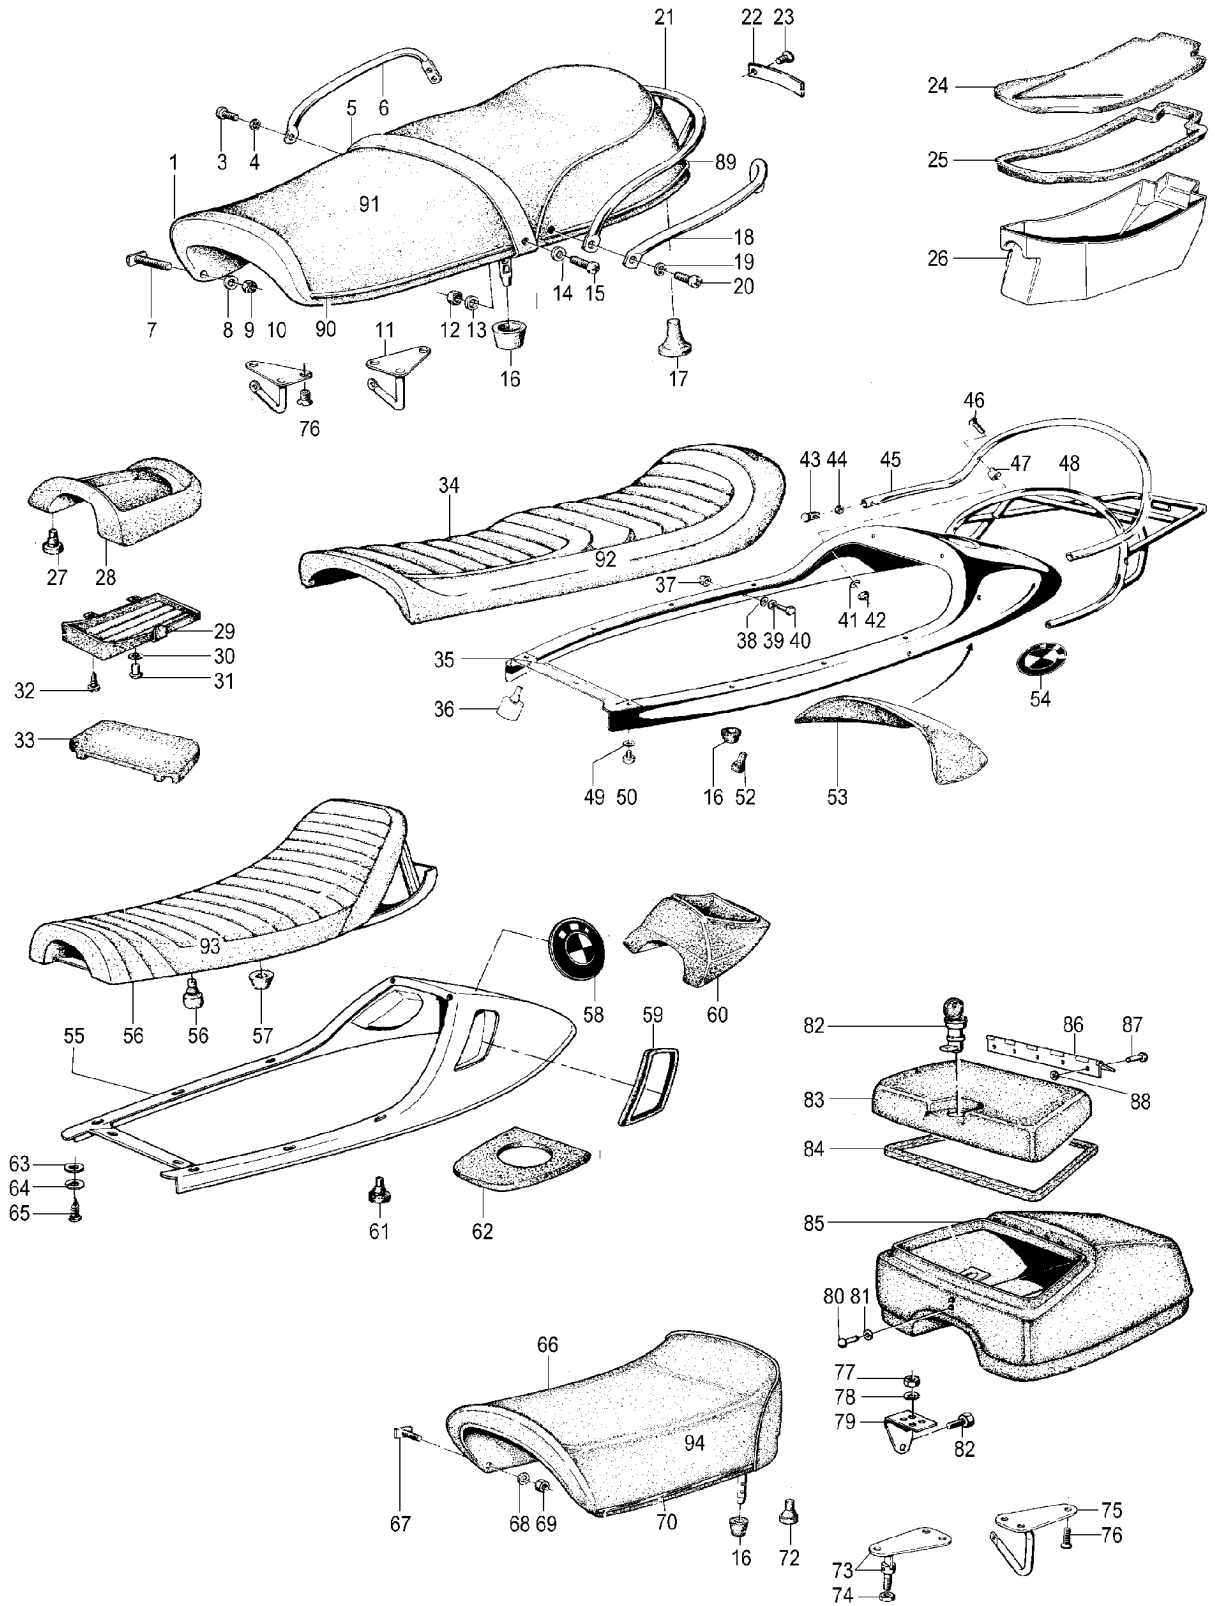

Group 52 Seat

Picture-No.	Article-No.	Description	Net	Gross
52_000	1852347	Bump stop rubber for seat, tank and batterycover	5,21 €	6,04 €
52_000	115026	Dual seat with bump for BMW R50/5-R90/6, LWB Giulliani replica	198,24 €	229,95 €
52_000	34318	Safty clip dual seat for BMW R50/5-R100 and R45/R65	1,60 €	1,85 €
52_000	1452274	Cover for rear part seat bench for BMW R100RT, RS, R80 and R80RS	3,53 €	4,09 €
52_000	50252	Dual seat with bump for BMW R50/5, R60/5 and R75/5, shortwing base Giulliani replica	198,24 €	229,95 €
52_000	115025	Dual seat with bump for BMW R90S, R60/7-R100/7 and R45-R100, years of manufacture 1981-1995	215,46 €	249,94 €
52_001	39965	Dual seat for BMW R50/5, R60/5 and R75/5, long wheel base lenghtways pattern, with chrome rail, Reproduction	224,87 €	260,85 €