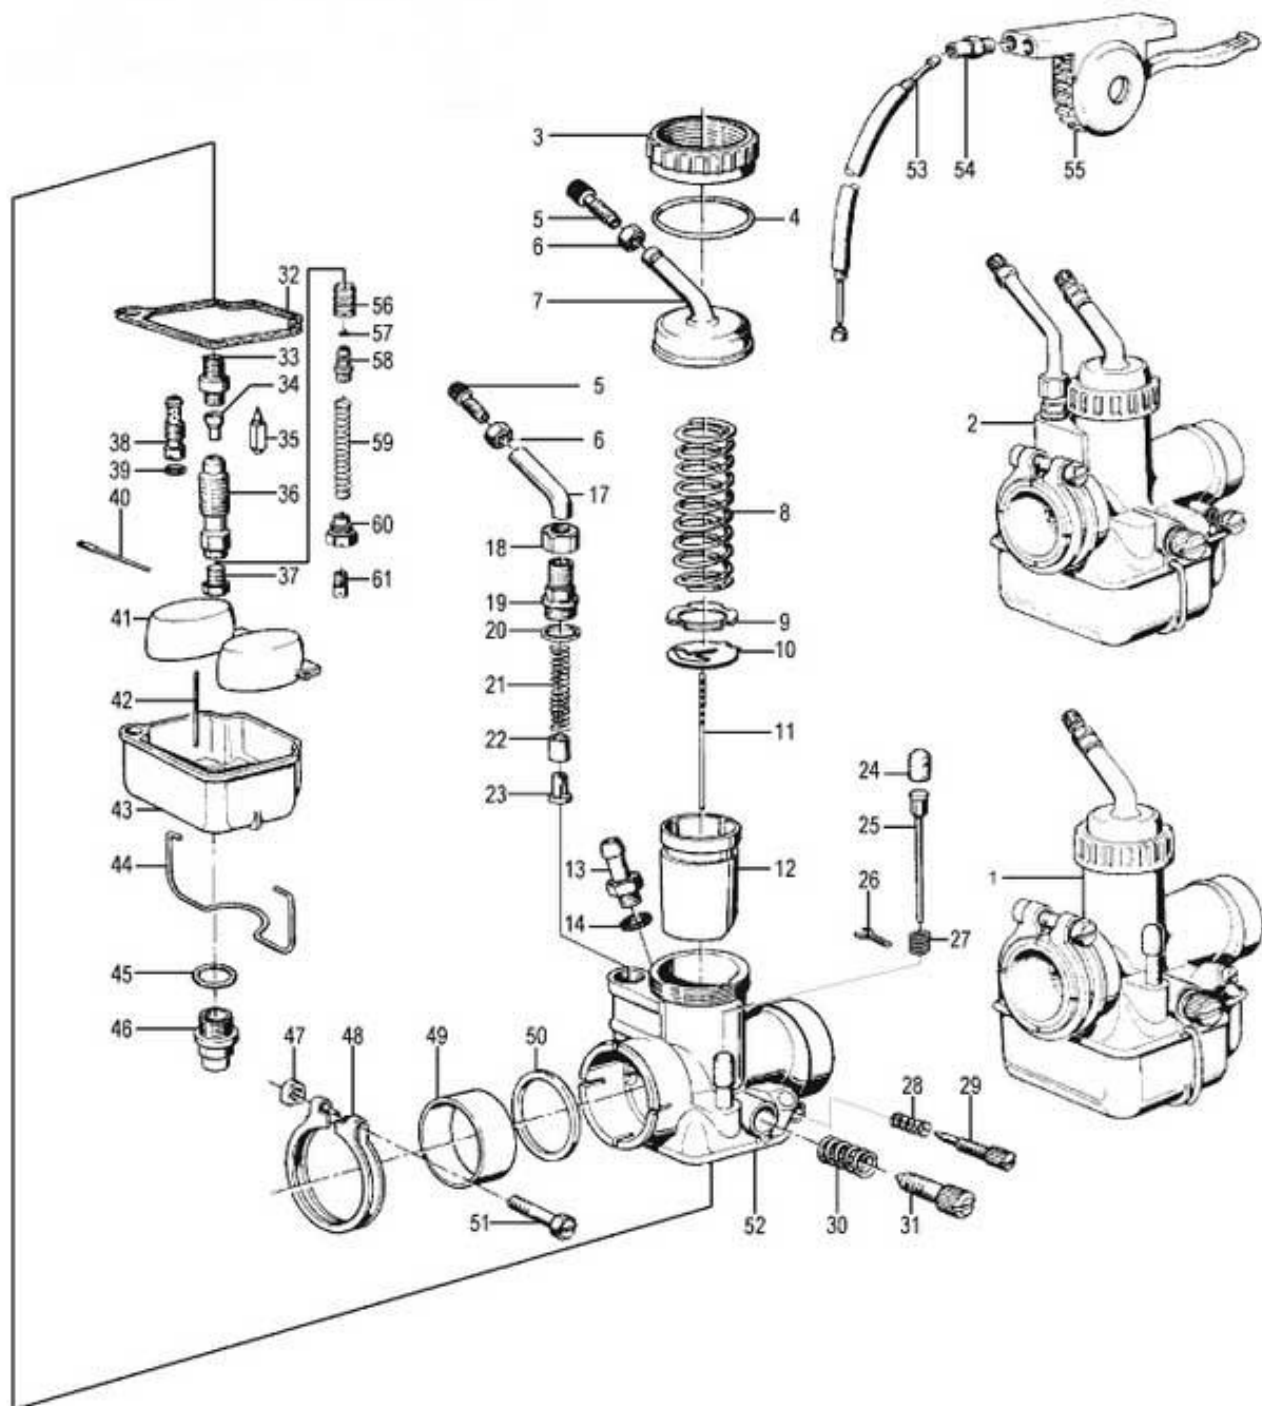

Group 13b BING carburetor R50/5-R60/7

<u>Picture-No.</u>	<u>Article-No.</u>	<u>Description</u>	<u>Net</u>	<u>Gross</u>
13b	3017	Fuel hose, oldtime-look, per meter	4,20 €	4,87 €
13b	3017713	Fuel hose, rubber-look, per meter	3,28 €	3,80 €
13b_000	39001	Gasket set for carburettor for BMW R50/5-60/7 and R26, R27 Special	6,97 €	8,09 €
13b_003	14049	Carburettor slide cover nut for BMW R50/2-R69S and R50/5-R60/7 big version	34,12 €	39,58 €
13b_004	54932	O-ring slide top for BMW R50/5, R60/5, R60/6 and R60/7	0,84 €	0,97 €
13b_005	42112	Grommet for throttle cable on carburettor, small, traditionally for BMW R24-R27 (can be used on all other models)	1,34 €	1,56 €
13b_005	39178	Throttle adjusting screw M 6, long for BMW R24-R25/3, R50-R69S and R50/5-R90/6	2,18 €	2,53 €
13b_005	42111	Grommet for throttle cable on carburettor, large	1,60 €	1,85 €
13b_006	39182	Nut M 6 for throttle adjusting screw	0,50 €	0,58 €
13b_007c	54933	Carburettor slide cover replacement for BMW R50/5, R60/5, R75/5, R60TIC and R60/7 left/right, with screwed tube	40,42 €	46,89 €
13b_008	54929	Carburettor slide spring for BMW R50/5, R60/5, R60TIC and R60/7	2,02 €	2,34 €
13b_009	59276	Washer carburettor plate for BMW R50/5, R60/5, R60/6 and R60/7	0,92 €	1,07 €