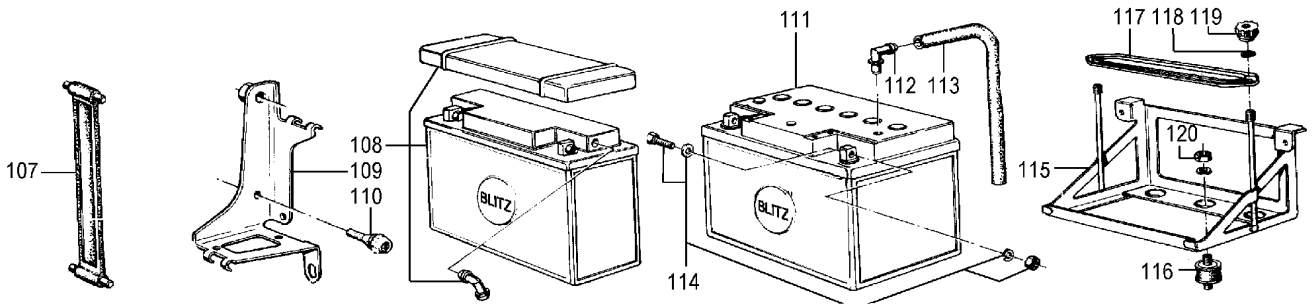

Group 61 Electric system