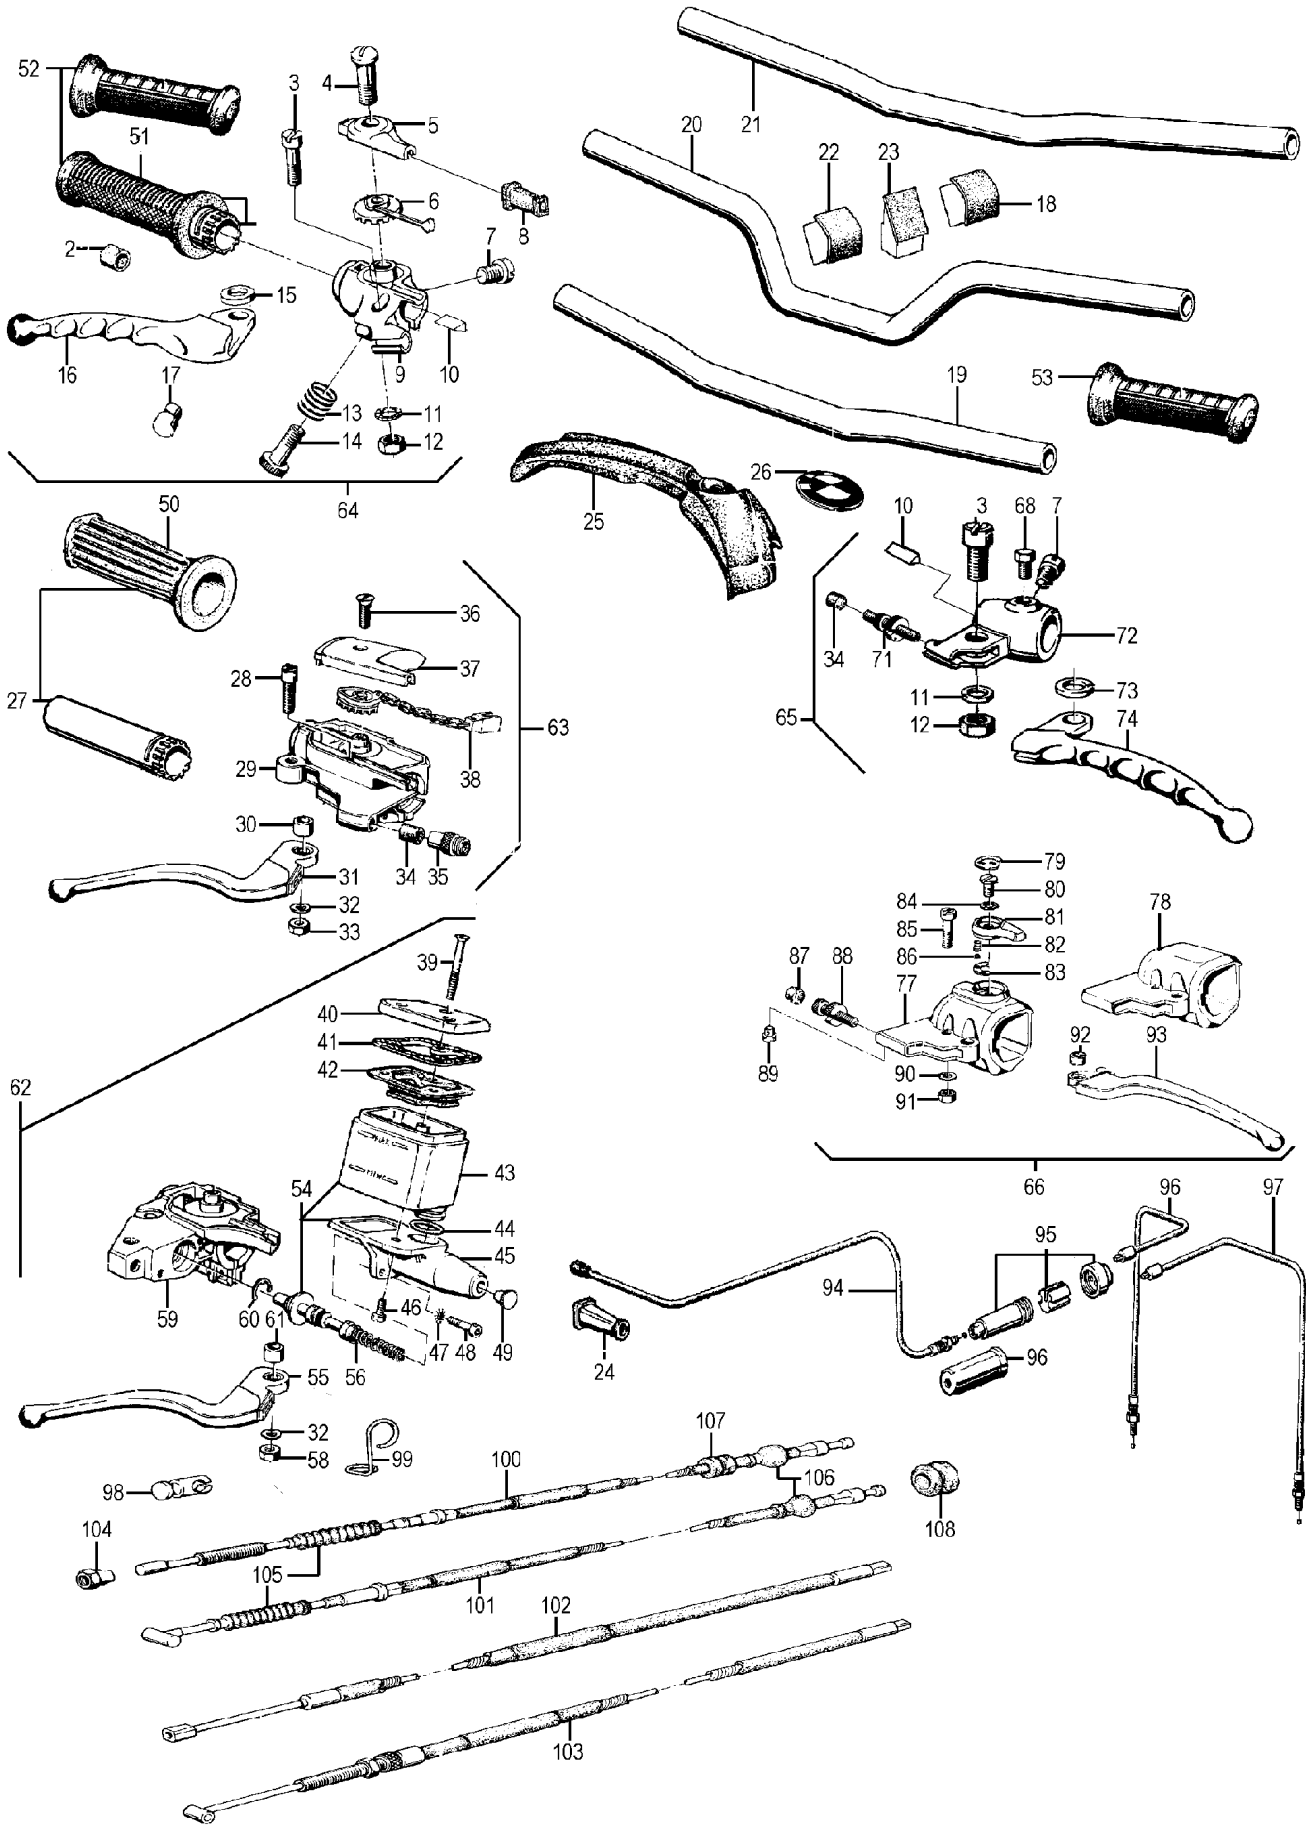

Group 32 Steering and handlebar

<u>Picture-No.</u>	<u>Article-No.</u>	<u>Description</u>	<u>Net</u>	<u>Gross</u>
32_0	1451749	Clutch/brake lever bolt for BMW R80-R100, from year of manufacture 09/1990 black	3,03 €	3,51 €