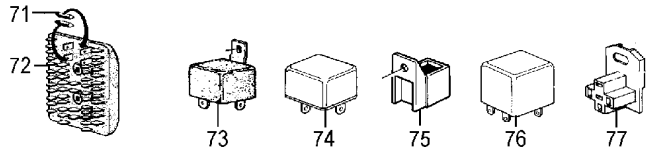

Group 61 Electric system