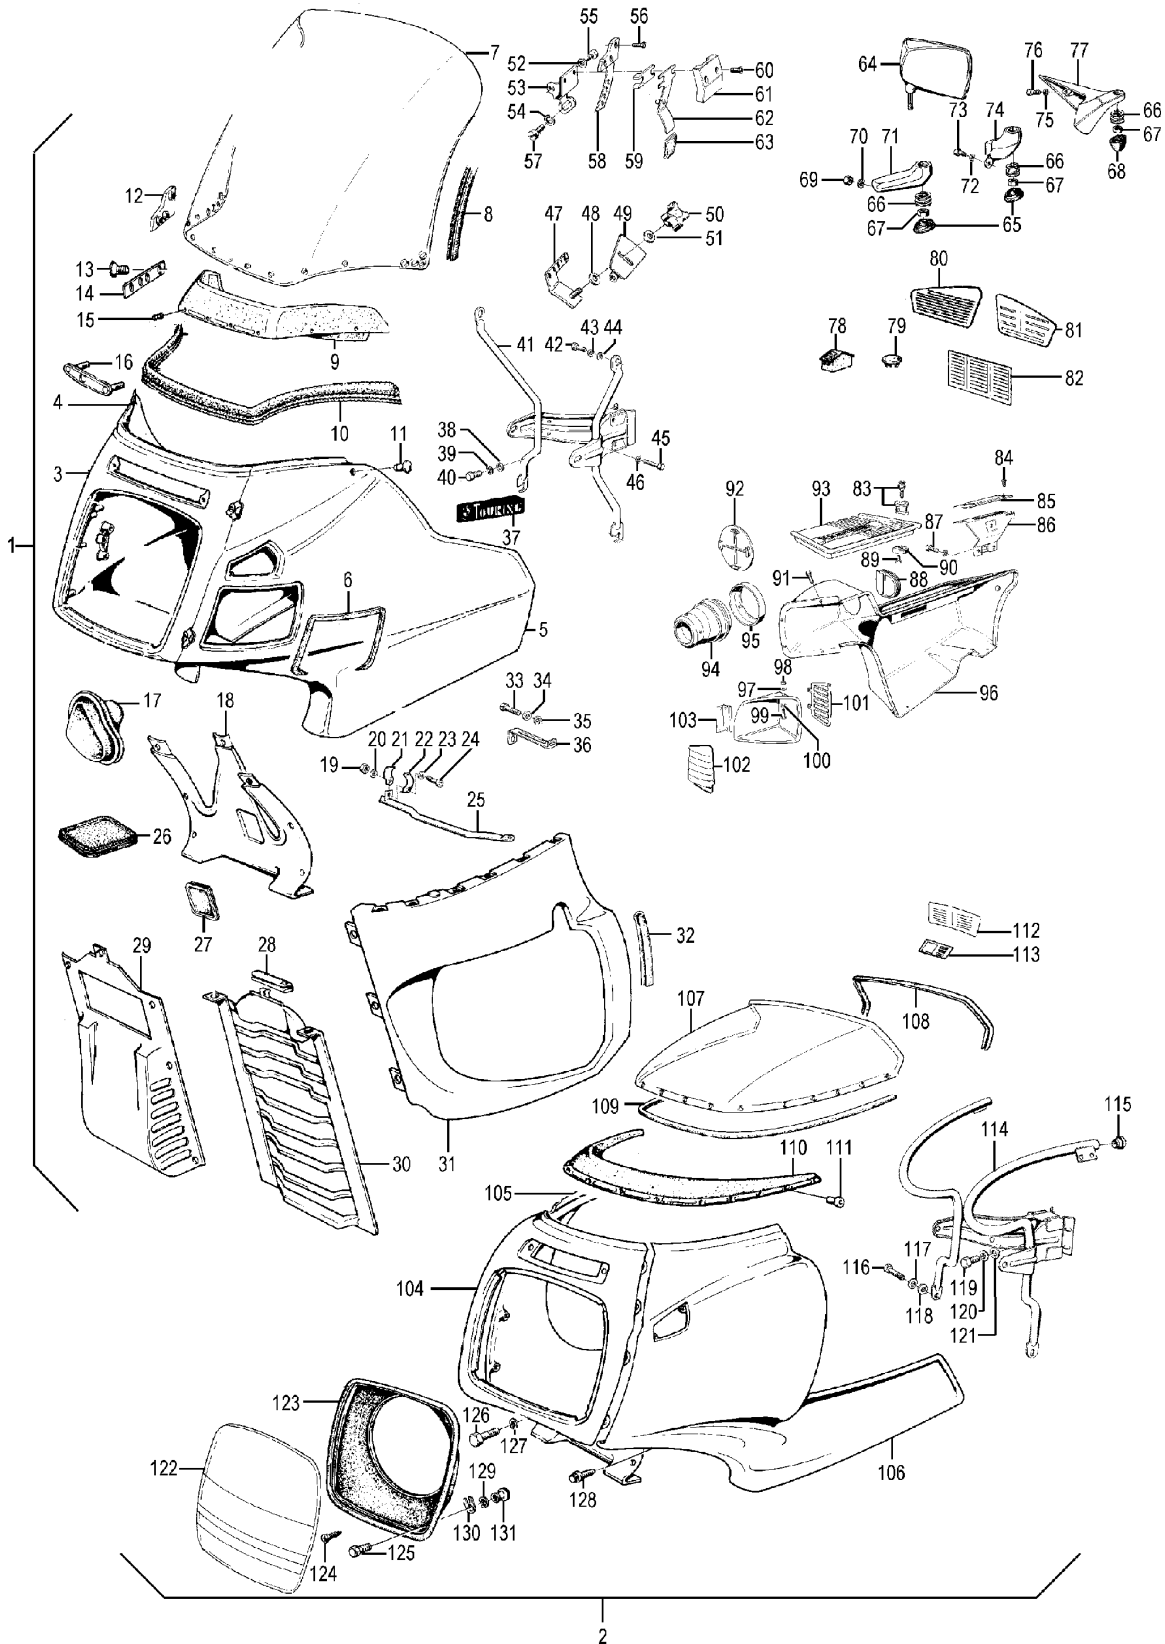

2

<u>Picture-No.</u>	<u>Article-No.</u>	<u>Description</u>	<u>Net</u>	<u>Gross</u>
46b_000	2325201	Emblem covering for BMW R100RT and R100T until year of manufacture 1984	7,14 €	8,29 €
46b_000	1239744	Cap for rear mirror cap for BMW R100RT until year of manufacture 09/1980, right side	1,34 €	1,56 €
46b_000	2303895	Support for windshield for BMW R65GS-R80ST, R80GS-R100PD and R80GS Basic	4,54 €	5,26 €
46b_000	2315099	Rubber bearing for BMW R80GS-R100PD, headlight cover	3,45 €	4,00 €
46b_000	2303902	Windshield for BMW R65GS-R100GS until year of manufacture 1990 primed	110,17 €	127,80 €
46b_006	1239021	Gasket for air-inlet RT-fairing	6,89 €	7,99 €
46b_006a	1238888	Grate RT fairing, right	3,11 €	3,61 €