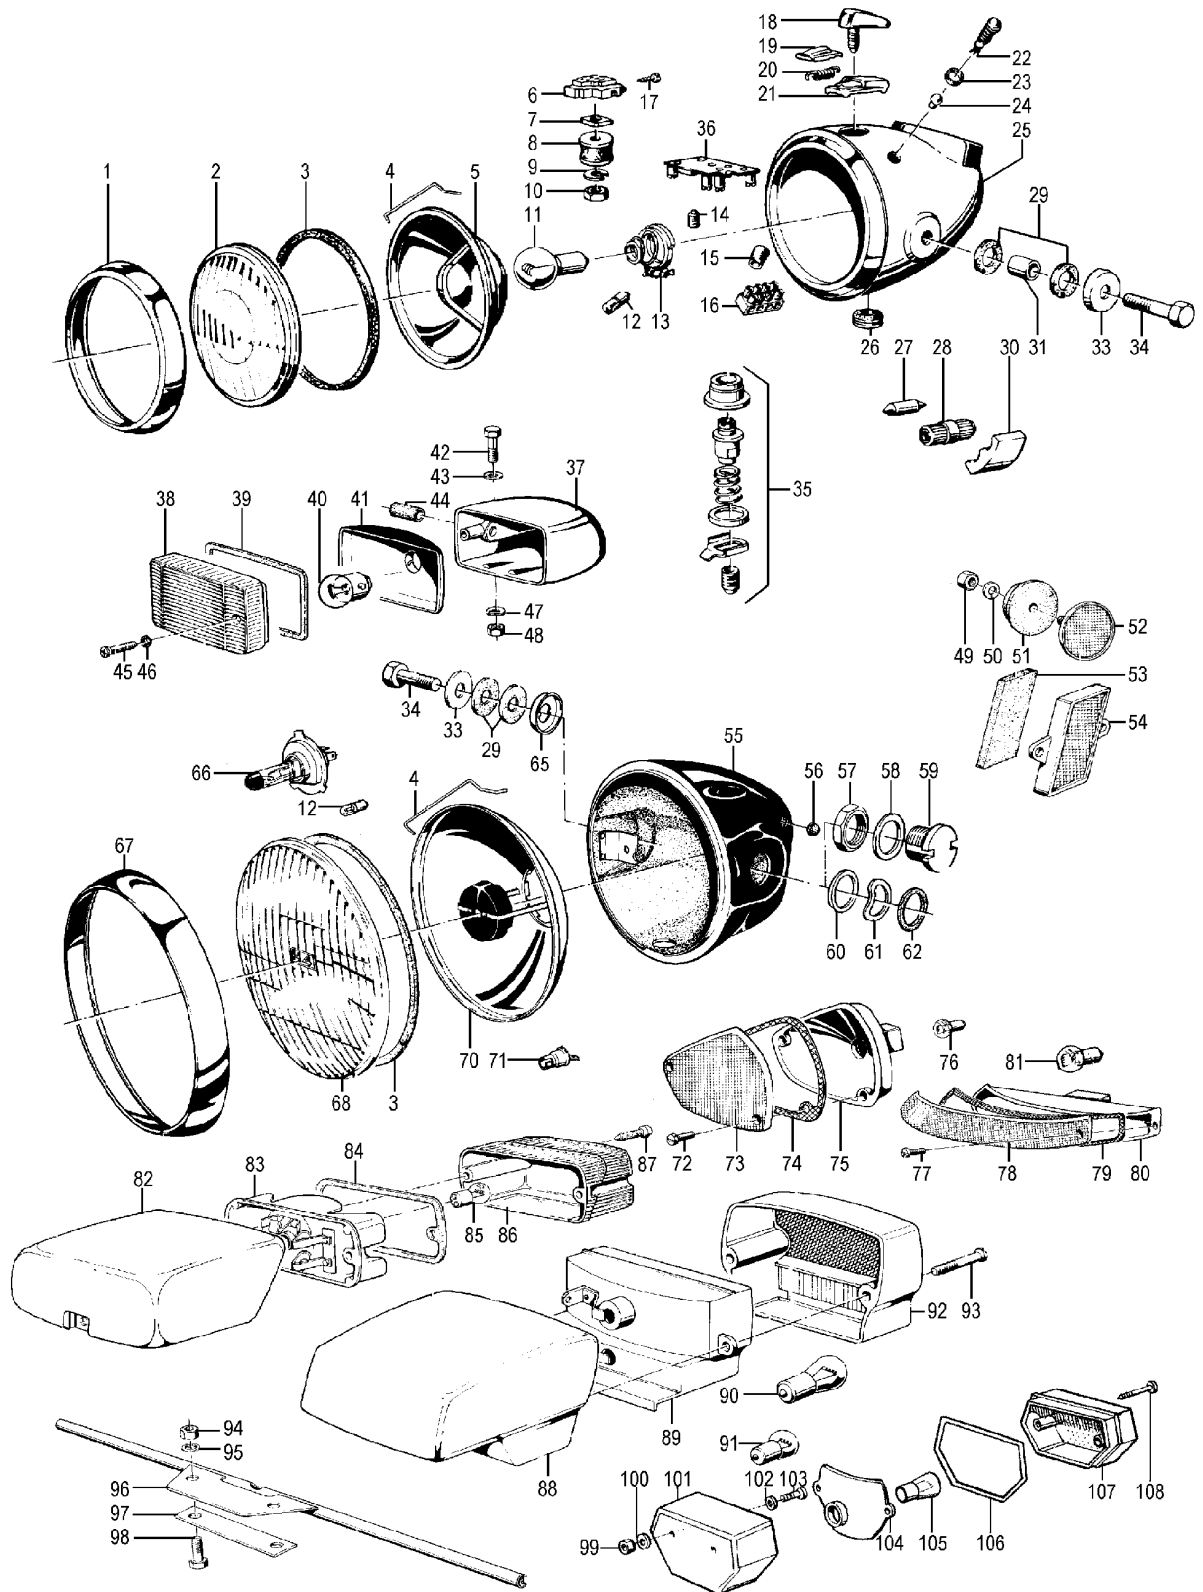

Group 63 Light

Picture-No.	Article-No.	Description	Net	Gross
63_0	270060	Isolating tube, 6mm price per meter	0,84 €	0,97 €
63_00	1052	Headlight guard for BMW R24-R75/5 chromed	17,23 €	19,98 €
63_000	2315655	Indicator light holder for BMW R80GS-R100PD, rear	8,24 €	9,55 €
63_000	9907988	Headlight screw for BMW R65GS-R100GS/PD	0,50 €	0,58 €
63_000	1244147	Headlight gasket ring forBMW R65GS-R100GS	6,89 €	7,99 €
63_000	1244024	Headlight carrier R65GS-R100GS	10,00 €	11,60 €
63_000	1244023	Headlight ring for BMW R65GS-R100GS	17,06 €	19,79 €
63_000	98682	Isolating tube (shrink-to-fit), 12mm price per meter	1,26 €	1,46 €
63_000	54159	Bar end indicator with 6V bulb and cable aluminium polished	25,29 €	29,34 €
63_000	98681	Isolating tube (shrink-to-fit), 10mm price per meter	1,26 €	1,46 €