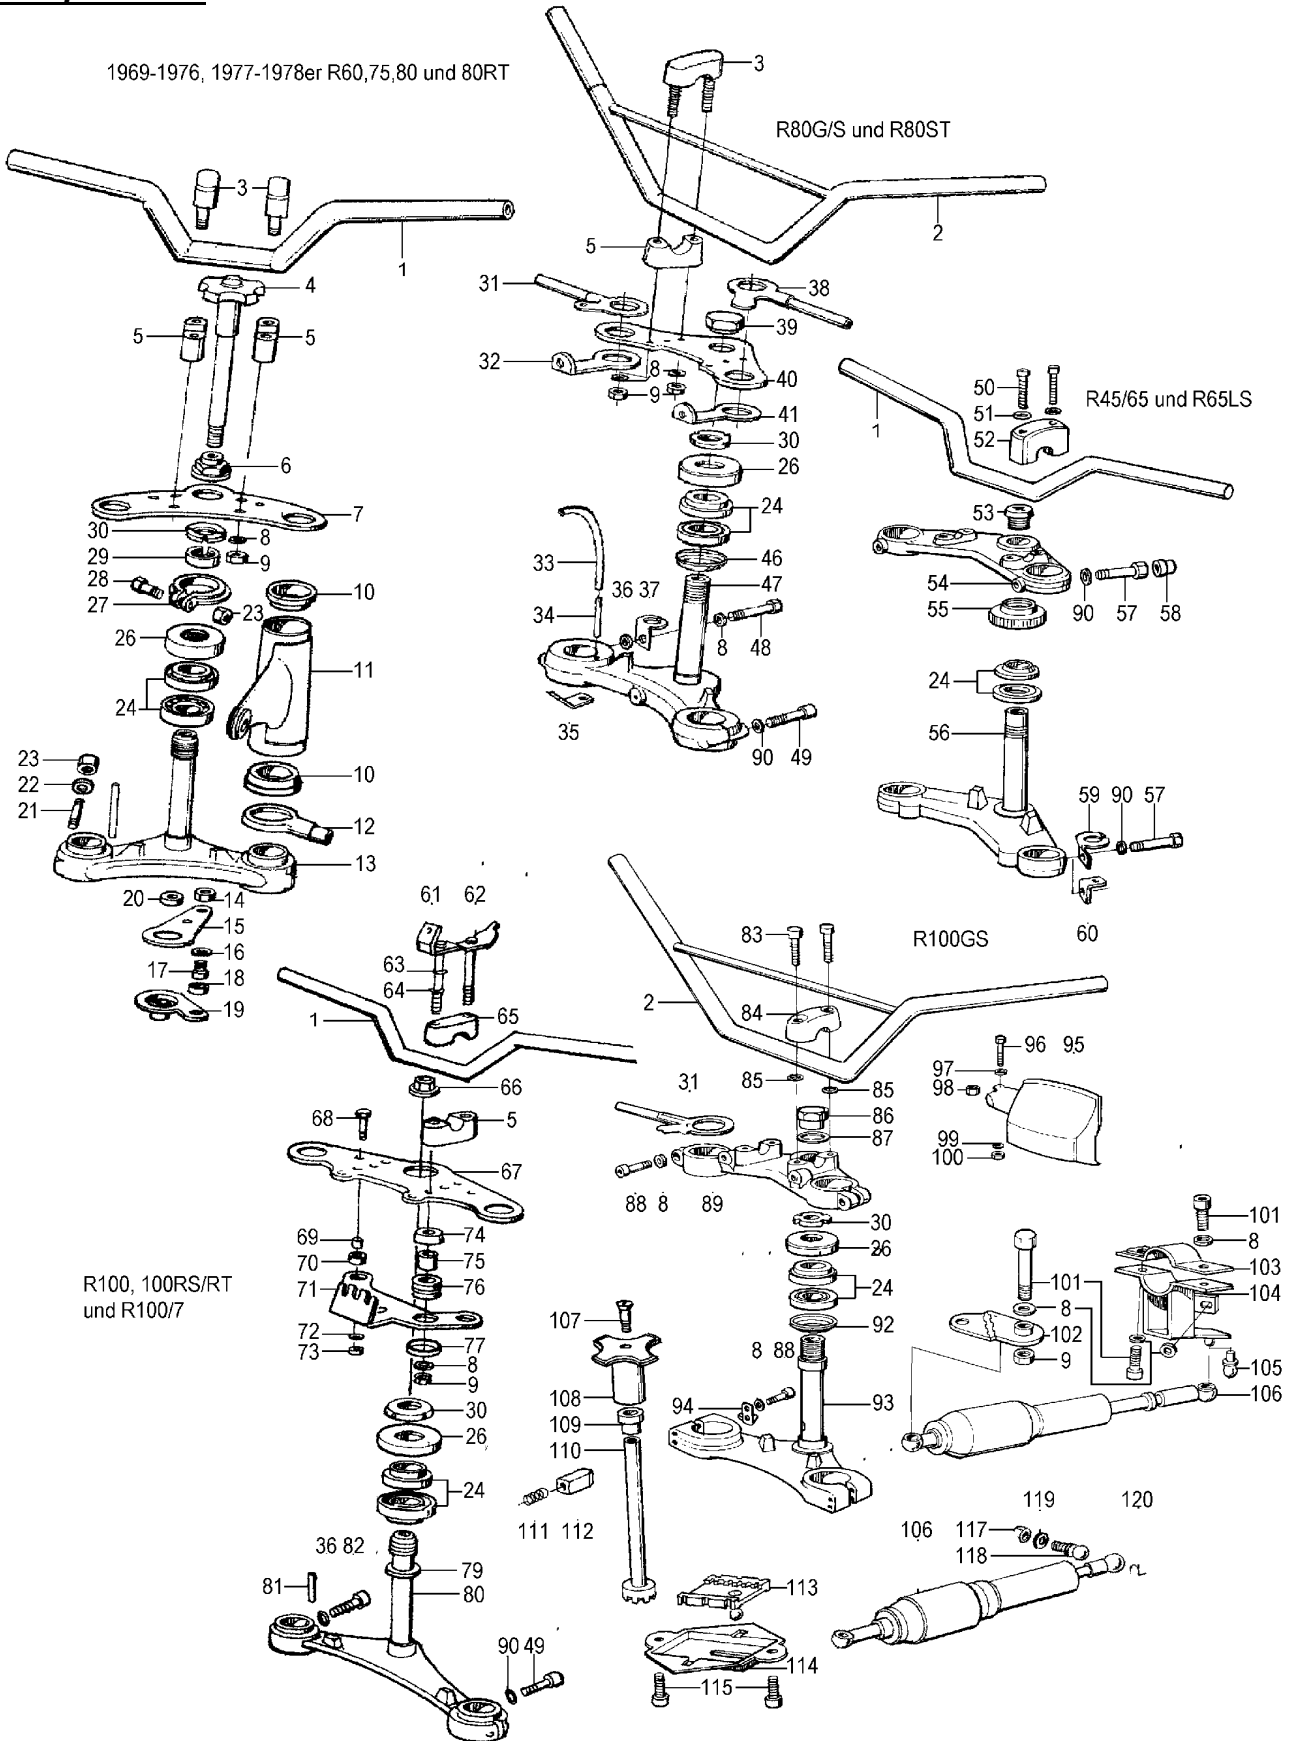

Group 31 Fork

1969-1976, 1977-1978er R60,75,80 und 80RT