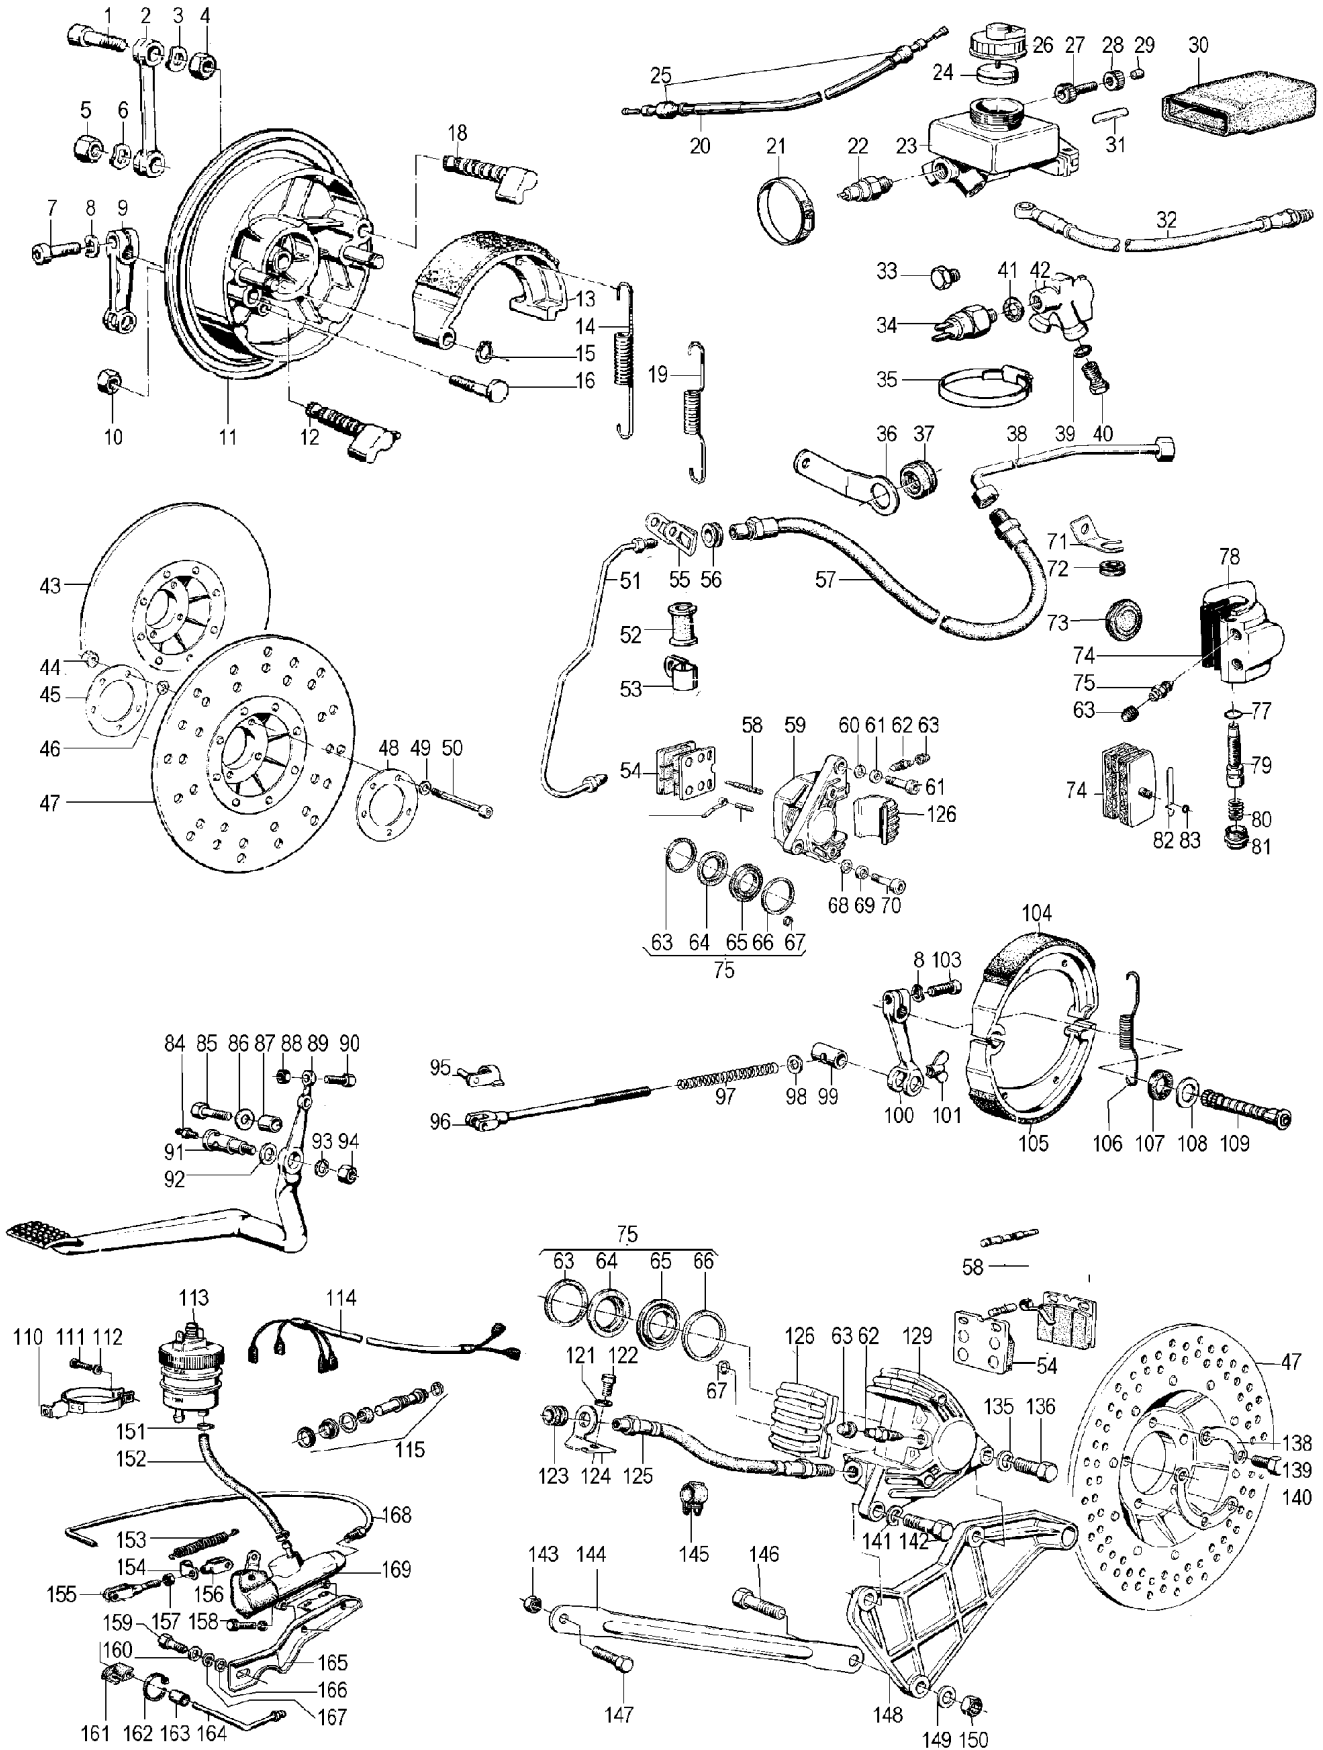

Group 34 Brake

Picture-No. Article-No. Description

Picture-No.	Article-No.	Description	Net	Gross
34_000	41563	Brake hose steel coated for BMW R100CS from year of manufacture 09/1980, front, upper Lucas, with expertise	43,19 €	50,10 €
34_000	1242759	Brake hose for BMW R100S, RS, RT, years of manufacture 1976-1984, rear 258mm	31,51 €	36,55 €