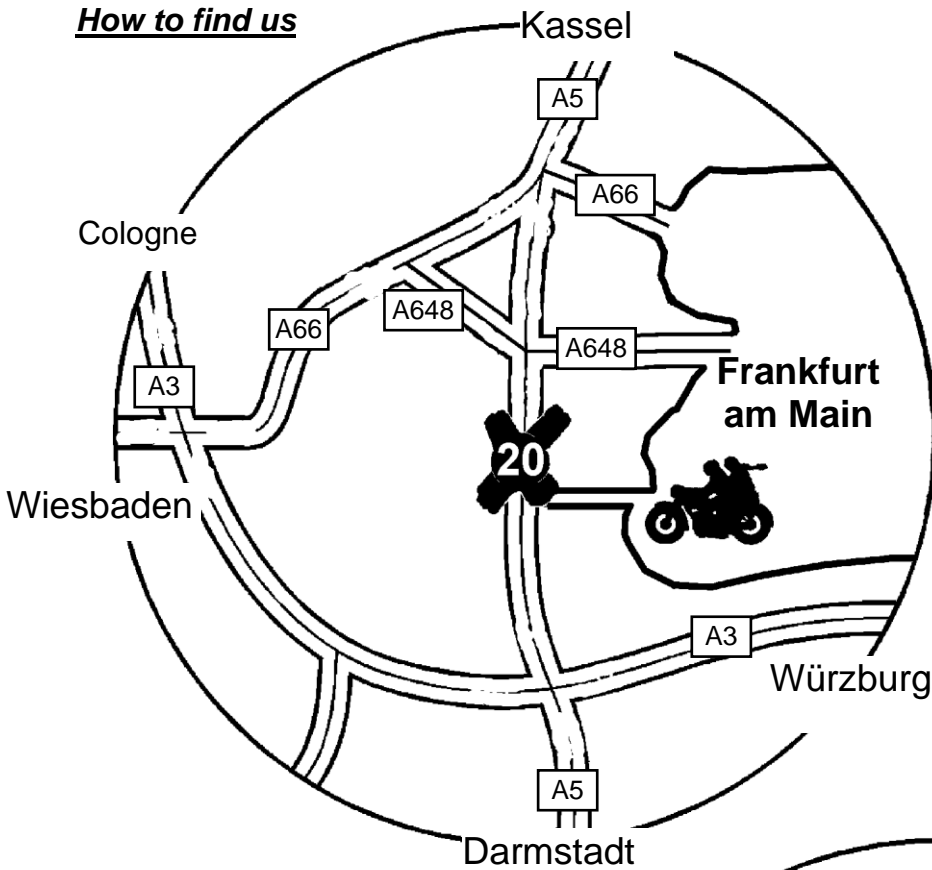

Attention!
The exit 20 – WESTHAFEN can only be used when you are coming from the North.

If you are coming from the South, you have to make a U - Turn at the WESTKREUZ First direction WIESBADEN, then direction BASEL