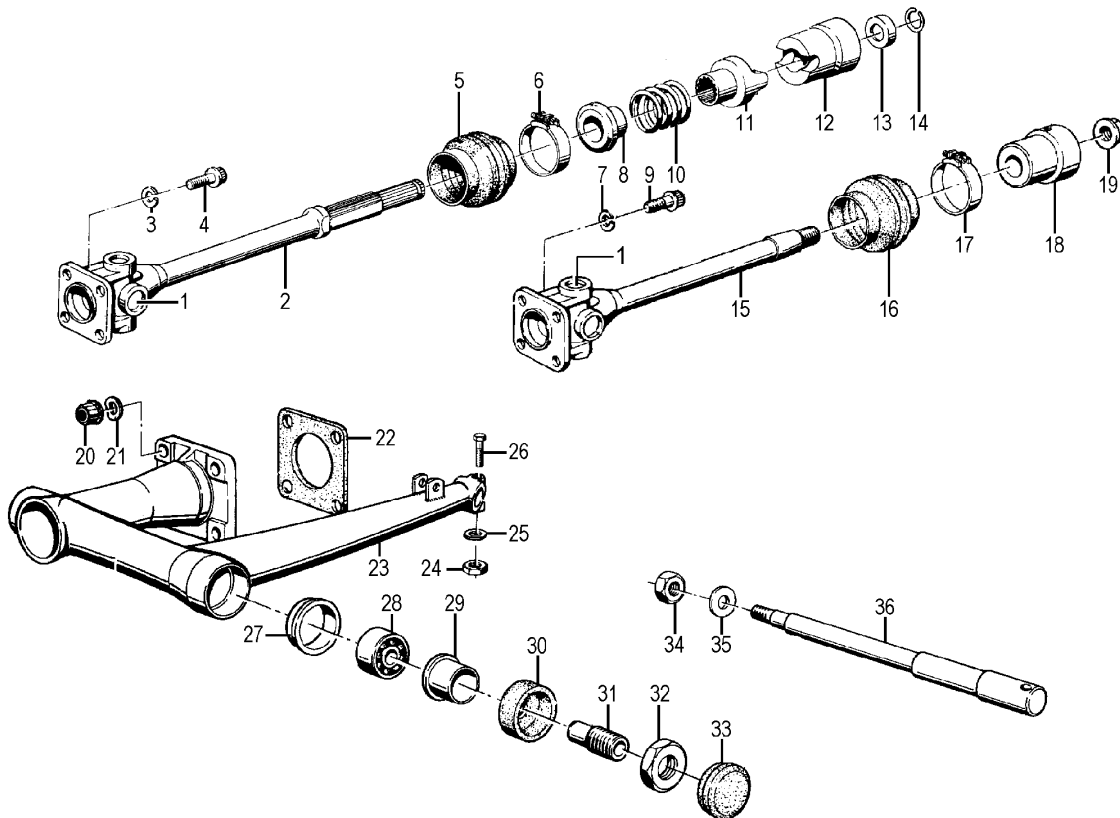

23b_126	87611	Safety bow for ball pin for BMW R50/5-R100 steering damper and shifter gear	1,93 €	2,24 €
23b_129	2302380	O-ring shift lever for BMW R65-R100PD from year of manufacture 04/1985	0,50 €	0,58 €
23b_130	2302382	Bushing gear lever for BMW R65-R100PD from year of manufacture 04/1985	13,03 €	15,11 €
23b_130a	1238422	Needle bushing for shift lever / clutch lever for BMW R50/5-R100	10,67 €	12,38 €
23b_131	1338639	Shift lever bearing pin for BMW R65-R100GS from year of manufacture 04/1985	13,28 €	15,40 €
23b_18a	1355262	Gasket ring for neutral switch for BMW R60/6-R100	0,92 €	1,07 €
23b_24a	9963003	Gasket ring covering plate gear drive for R65GS-R80ST, years of manufacture 1980-1992	1,09 €	1,27 €

Group 26 Swingarm and drive shaft

<u>Picture-No.</u>	<u>Article-No.</u>	<u>Description</u>	<u>Net</u>	<u>Gross</u>
26_001a	99921	U-joint for BMW R51/2-R68, R50-R69S and R50/5-R100 (all models)	39,50 €	45,82 €
26_001b	3034	Repair of universal joint, labour and u-joint	78,99 €	91,63 €
26_002	235972	Drive shaft for BMW R50/5, R60/5 and R75/5, short wheel base, until year of manufacture 02/1972 Cone shape 1:7, Orig. BMW NEW PART	224,20 €	260,07 €
26_002	1232560	Drive shaft for BMW R50/5-R100, long wheel base, years of manufacture 02/197-09/1978 Cone shape 1:7, without bell, Orig. BMW NEW PART	437,14 €	507,09 €
26_002d	1237180	Drive shaft for BMW R60/7-R100 until year of manufacture 09/1980	375,97 €	436,12 €
26_002e	1237500	Drive shaft for BMW R45 and R65 until year of manufacture 09/1980	346,22 €	401,61 €
26_002e	1242112	Drive shaft for BMW R45/R65, R80/7-R100RT, from year of manufacture 09/1980 and for BMW G65GS, R80G/S, R80ST (NOT for Paralever !)	376,55 €	436,80 €
26_003	98432	Lock washer A 8, Form B zincked	0,08 €	0,10 €
26_004	30414	Drive shaft, twelve-sided bolt for BMW R50-R69S and R50/5-R100RT until year of manufacture 09/1980	1,18 €	1,36 €
26_004	1242297	Drive shaft, twelve-sided bolt for BMW R45, R65 and R80/7-R100RT from year of manufacture 09/1980	2,02 €	2,34 €
26_005	1230304	Rubber boot Gearbox-swingarm for BMW R50/5-R100 and R45, R65	10,67 €	12,38 €
26_005b	1452504	Rubber boot swing arm/rear drive for BMW-models from year of manufacture 09/1984 and for BMW R100 from year of manufacture 09/1986	18,99 €	22,03 €
26_006	1458197	Clamp for boot between swing arm and rear drive for Paralever from year of manufacture 09/1987, small (85mm)	7,56 €	8,77 €
26_006a	2335120	Clamp for boot between swing arm and rear drive for Paralever from year of manufacture 09/1987, big (132mm)	11,18 €	12,96 €
26_014	1237189	Lock ring drive shaft bell for BMW R45/R65, R65GS-R80G/S and R60/7-R100RT, (not for Paralever)	1,93 €	2,24 €
26_017	39813	Clamp gearbox boot for BMW R50/5-R100, R65GS, R80G/S and R80ST stainless steel, Ø=83mm, original BMW	7,98 €	9,26 €
26_017	30297	Clamp gearbox boot for BMW R50/5-R100, R65GS, R80G/S and R80ST zincked, Ø=83mm, original BMW	2,86 €	3,31 €
26_018b	1230305	Drive shaft bell for BMW R50/5, R60/5 and R75/5, 1:6 cone	43,19 €	50,10 €
26_018b	1232558	Drive shaft bell for BMW R50/5-R100RT, until year of manufacture 09/1978, 1:7 cone	85,29 €	98,94 €
26_019	30084	Drive shaft nut, M16 with bund	7,56 €	8,77 €