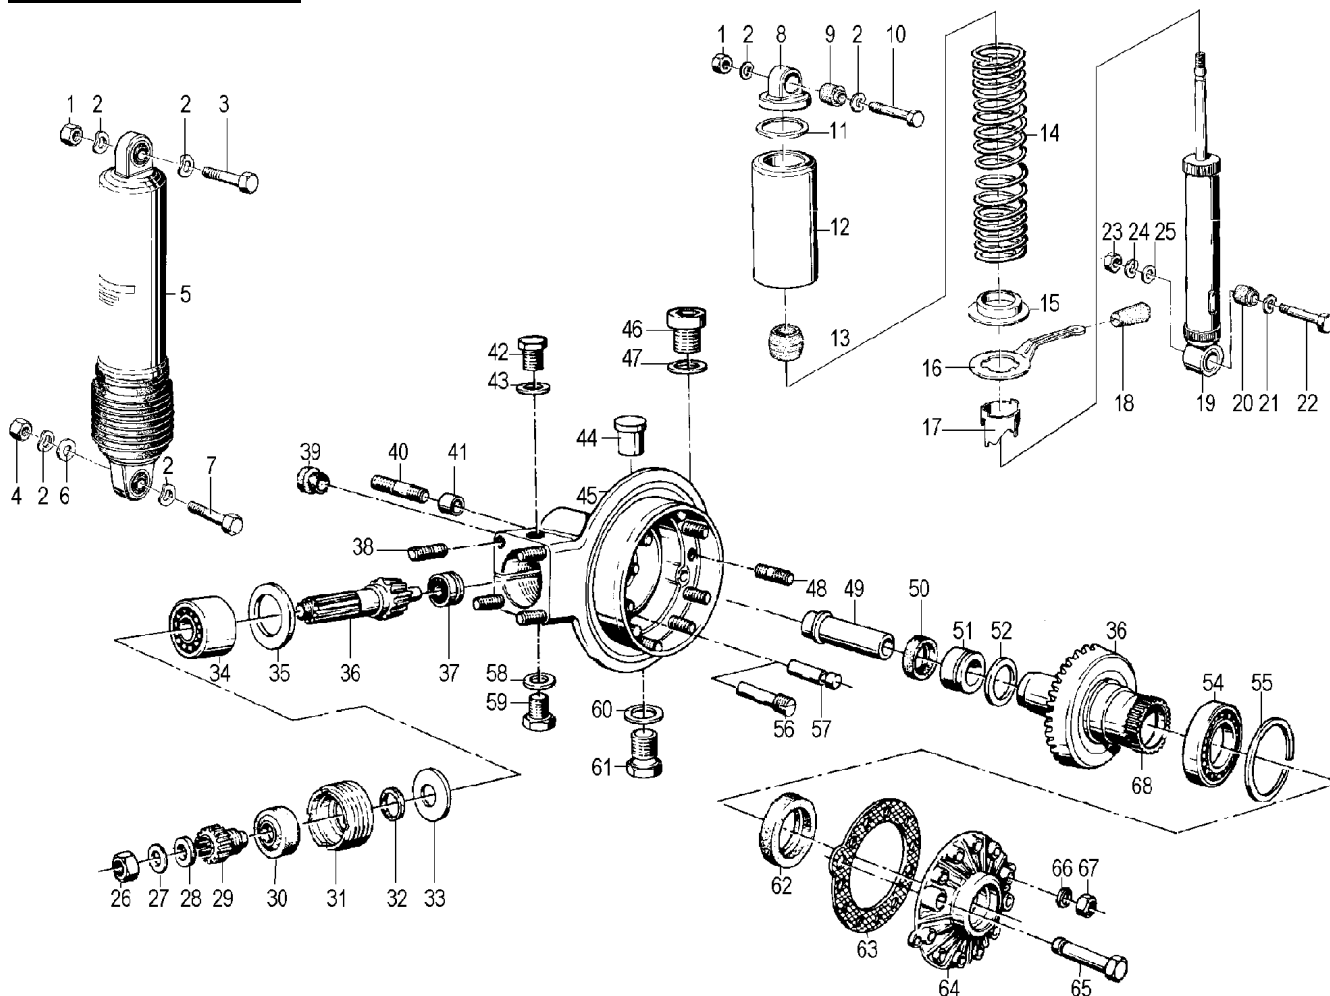

32_103ml	1458090	Throttle cable for BMW R80R, R80GS and R100GS, left side, from year of manufacture 09/1990	14,62 €	16,96 €
32_103n	1458091	Throttle cable for BMW R80R, R80GS and R100GS, right side, from year of manufacture 09/1990	18,91 €	21,93 €
32_103o	2311827	Throttle cable for BMW R100R and R100GS, left side, from year of manufacture 1988	19,58 €	22,71 €
32_104	60178	Nut brake cable adjuster for BMW R50-R69S and R50/5-R60/6 drum brake, front	2,77 €	3,22 €
32_105	1117638	Rubber boot clutch/brake cable for BMW R50/5-R100	5,80 €	6,73 €
32_106	30039	Clutch cable grommet for BMW R50/5 and up, long	4,12 €	4,78 €
32_106	1230038	Grommet brake- and clutch cable for BMW R50/5-R100R	5,63 €	6,53 €
32_108	33254	Grommet clutch cable guide for BMW R60/6-R100	1,93 €	2,24 €
32_999	2324962	Clutch cable for BMW R1100RS from year of manufacture 1992	30,25 €	35,09 €
32_999	25600	Throttle control unit "Sport", radial, 1 cable, 46mm stroke aluminum	79,83 €	92,61 €
32_999	2311754	Cable holder R80R-R100PD, 09/90->	3,61 €	4,19 €
32-095	1242014	Cable distributor for BMW models until year of manufacture 09/1980	13,53 €	15,69 €

Group 33 Rear axle

<u>Picture-No.</u>	<u>Article-No.</u>	<u>Description</u>	<u>Net</u>	<u>Gross</u>
33_000	2310904	Swingarm bolt for rear drive for BMW models from year of manufacture 1987, right side	11,34 €	13,16 €
33_000	2311091	Needle bearing for rear drive for BMW models from year of manufacture 1987	54,71 €	63,46 €
33_000	1458097	Cover cap for swingarm / rear drive for BMW R80GS and R100GS from 1987	1,76 €	2,05 €
33_000	2312459	Suspension unit for BMW R80 and R100R, Mystic from year of manufacture 1992 Original BMW	532,35 €	617,53 €
33_000	6000002	Gasket set rear drive (No.A06), for BMW R50/5-R100 until year of manufacture Sep 1980	32,44 €	37,63 €
33_000	2310890	Swingarm bolt for rear drive for BMW models from year of manufacture 1987, left side	17,14 €	19,89 €
33_000	1450095	Thrust ring pinion wheel, Paralever for BMW Models from year of manufacture 1987	4,54 €	5,26 €
33_000	1451182	O-ring rear drive cover for BMW R80GS and R100GS until year of manufacture 1987	3,95 €	4,58 €
33_000	19209	Oil control plug for BMW R45-R100, M8 x 1, for finned rear drive	1,93 €	2,24 €
33_000	2301743	Suspension unit for BMW R65GS until 1992 and R80G/S, ST until 1986 original BMW	337,48 €	391,48 €
33_000	1457605	Gasket ring for brake key for BMW R80-R100 from Sep 1989 rear	0,34 €	0,39 €