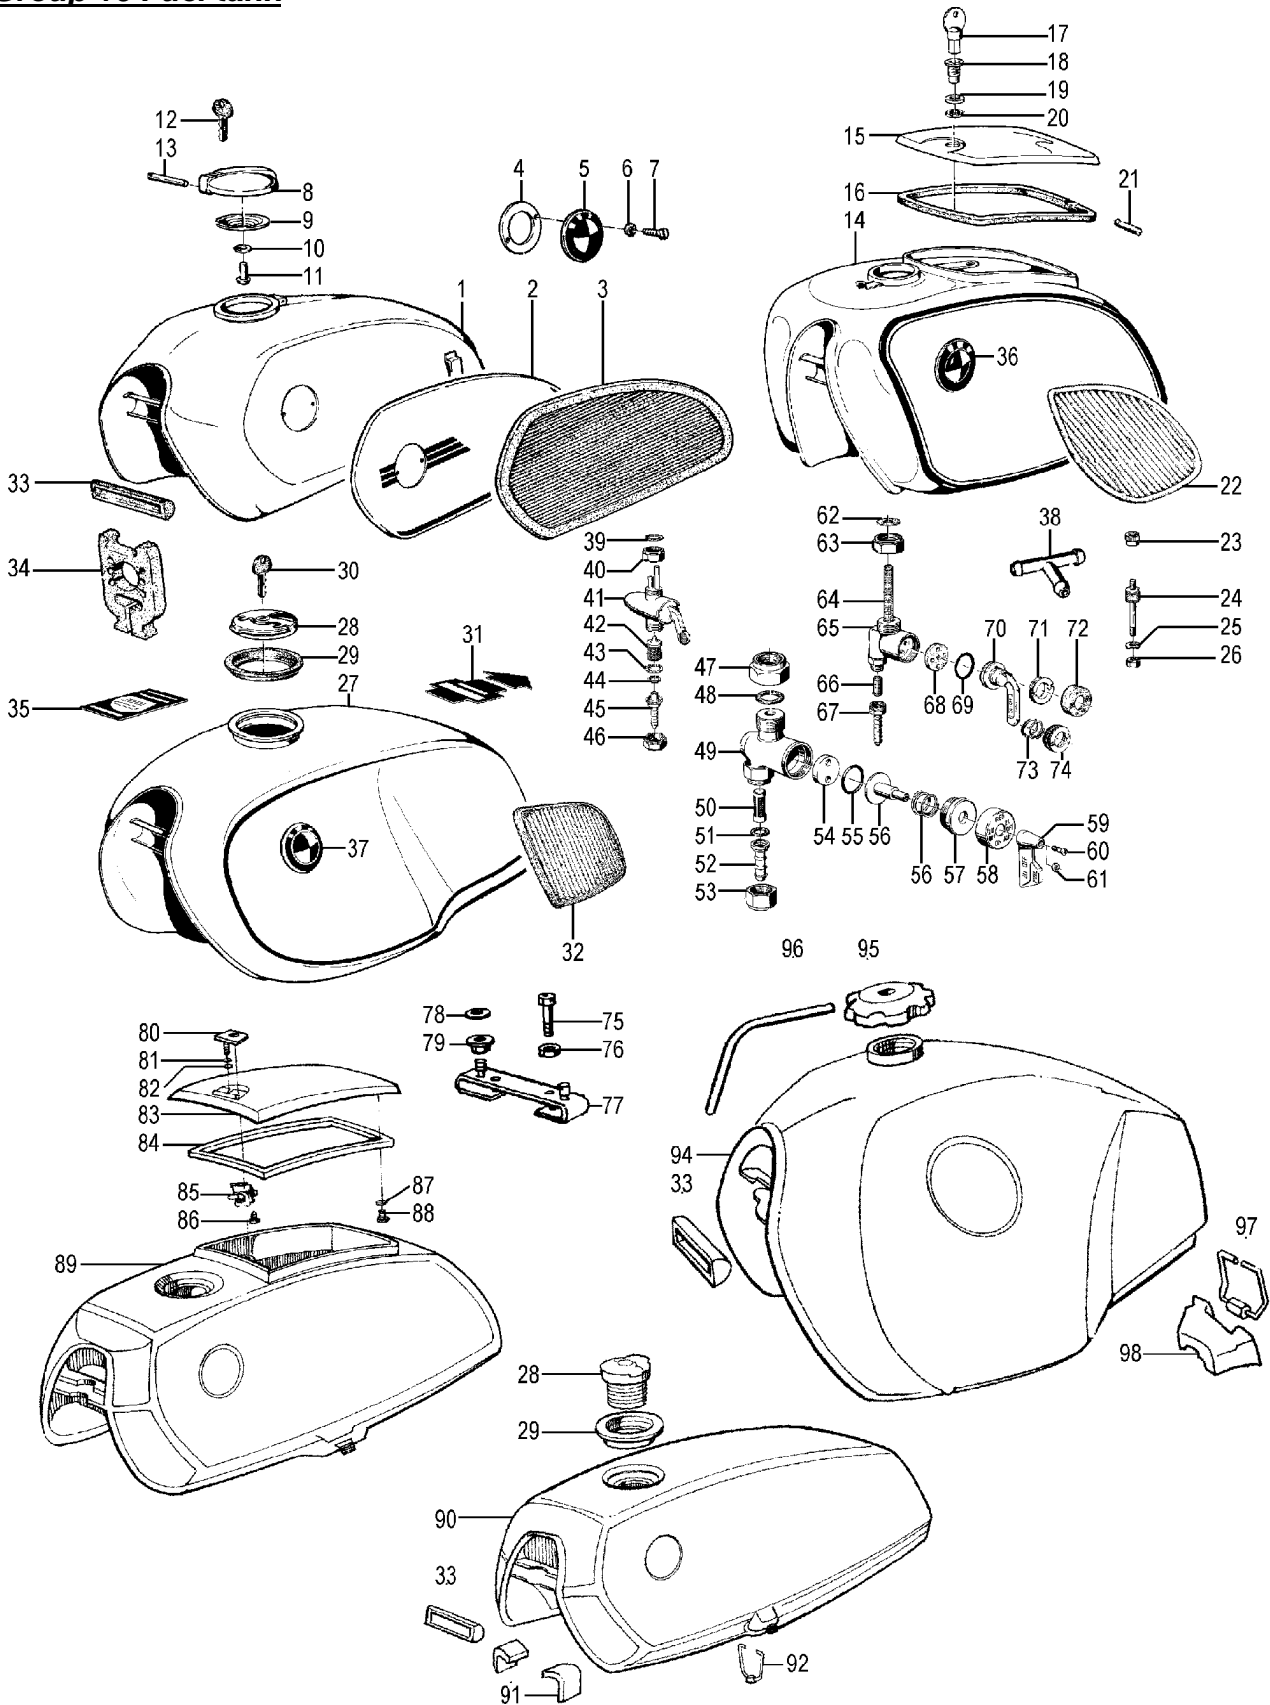

Group 16 Fuel tank

<u>Picture-No.</u>	<u>Article-No.</u>	<u>Description</u>	<u>Net</u>	<u>Gross</u>
16_00	1303017	Fuel hose quick-connector, Ø 7,5mm	7,82 €	9,07 €
16_00	1403017	Fuel hose quick-connector, Ø 9mm NOT for BMW-oldtimer-motorcycle	7,82 €	9,07 €
16_000	2307037	Sticker for tank, left side for BMW R80GS "800", black	13,87 €	16,08 €
16_000	99201	Fuel hose clamp with contact jaw omega style	1,60 €	1,85 €
16_000	99993	Fuel-filter with paper inlay, stick-in-hose, universal, transparent	2,44 €	2,83 €
16_000	99200	Fuel hose clamp with snail thread	1,09 €	1,27 €
16_000	2323569	"Sticker for BMW ""BOXER"" left side" silver	34,29 €	39,77 €