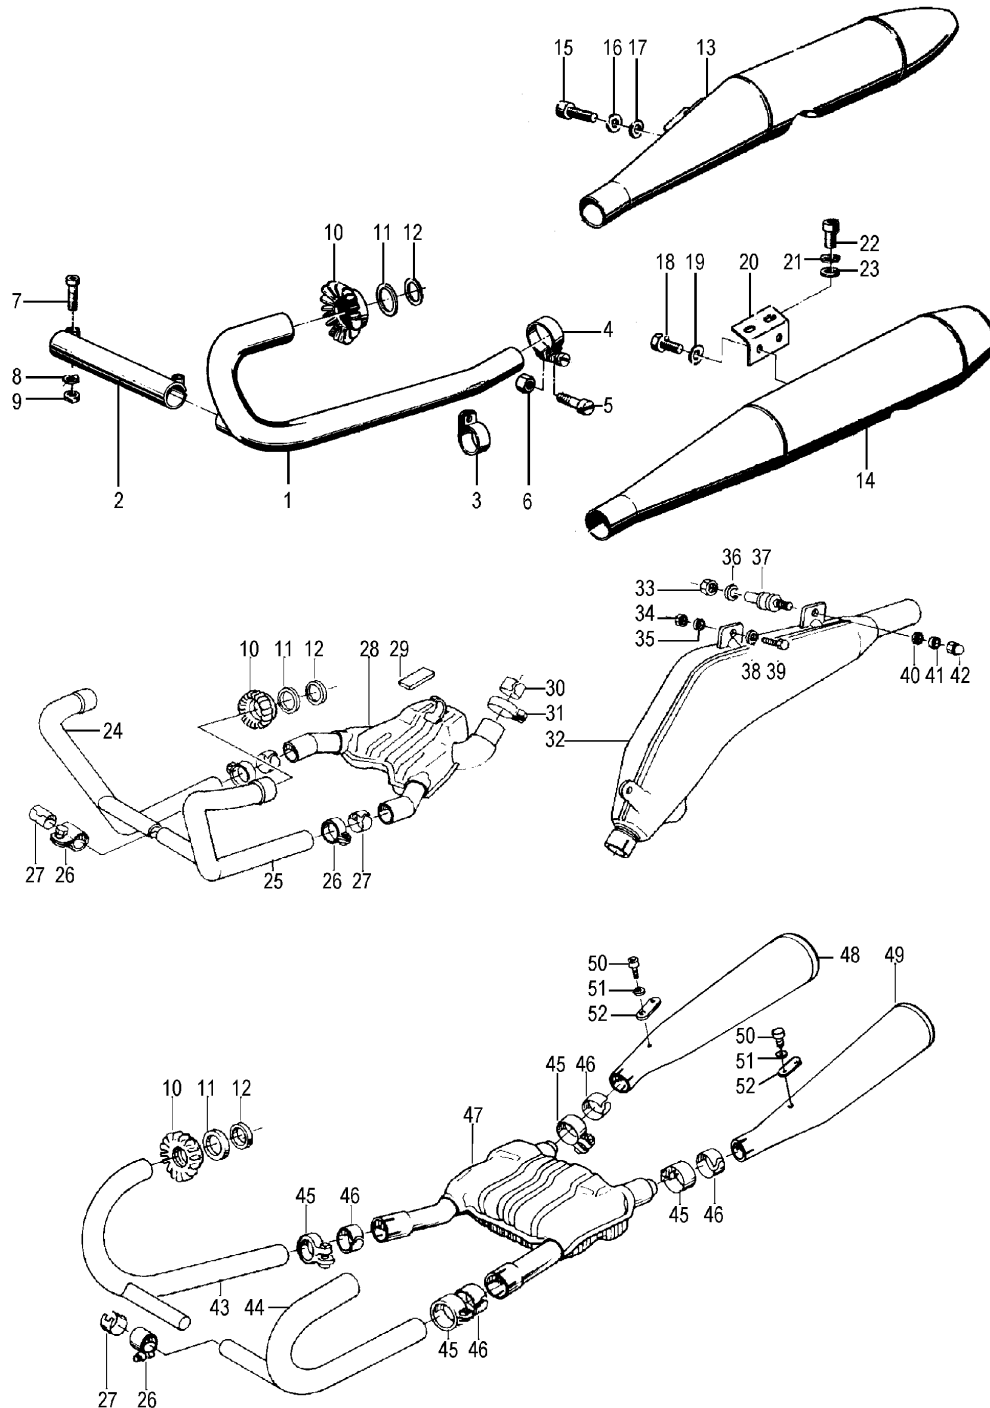

Group 18 Exhaust system

<u>Picture-No.</u>	<u>Article-No.</u>	<u>Description</u>	<u>Net</u>	<u>Gross</u>
18_000	9988100	Exhaust pipe cover for BMW R50/5-R100, Set complete with clamps stainless steel	52,86 €	61,31 €
18_000	1452066	Exhaust pipe for BMW R65 and R65RT SF from year of manufacture 09/1984, right side original BMW	129,83 €	150,61 €
18_000	1452065	Exhaust pipe for BMW R65 and R65RT SF from year of manufacture 09/1984, left side original BMW	129,83 €	150,61 €
18_000	9988101	Exhaust pipe cover for BMW R50/5-R100, single without clamp stainless steel	24,71 €	28,66 €
18_001a	1230434	Exhaust pipe for BMW R50/5-R100, 1st choice in-house production, Set with crosspipe 38mm	241,09 €	279,67 €
18_001aa	112001	Exhaust pipe for BMW R50/5-R100, Set with crosspipes 38mm, stainless steel	306,05 €	355,02 €
18_001b	1237149	Exhaust pipe for BMW R80/7-R100 from year of manufacture 1981, Set with 2 crosspipes NOT for models with oilcooler!!!!	232,44 €	269,63 €
18_001c	1234441	Exhaust pipe for BMW R100S, RS, RT, years of manufacture 1978-1980, left side 40mm	124,62 €	144,56 €
18_001c	1234442	Exhaust pipe for BMW R100S, RS, RT, years of manufacture 1978-1980, right side 40mm	124,62 €	144,56 €
18_001cc	0112002	Exhaust pipe for BMW R100S, RS, RT, CS, years of manufacture 1978 - 1980, Set with crosspipes, 40mm stainless steel	306,05 €	355,02 €
18_001d	1238272	Exhaust pipe for BMW R45 and R65 until year of manufacture 08/1980, right side	124,62 €	144,56 €