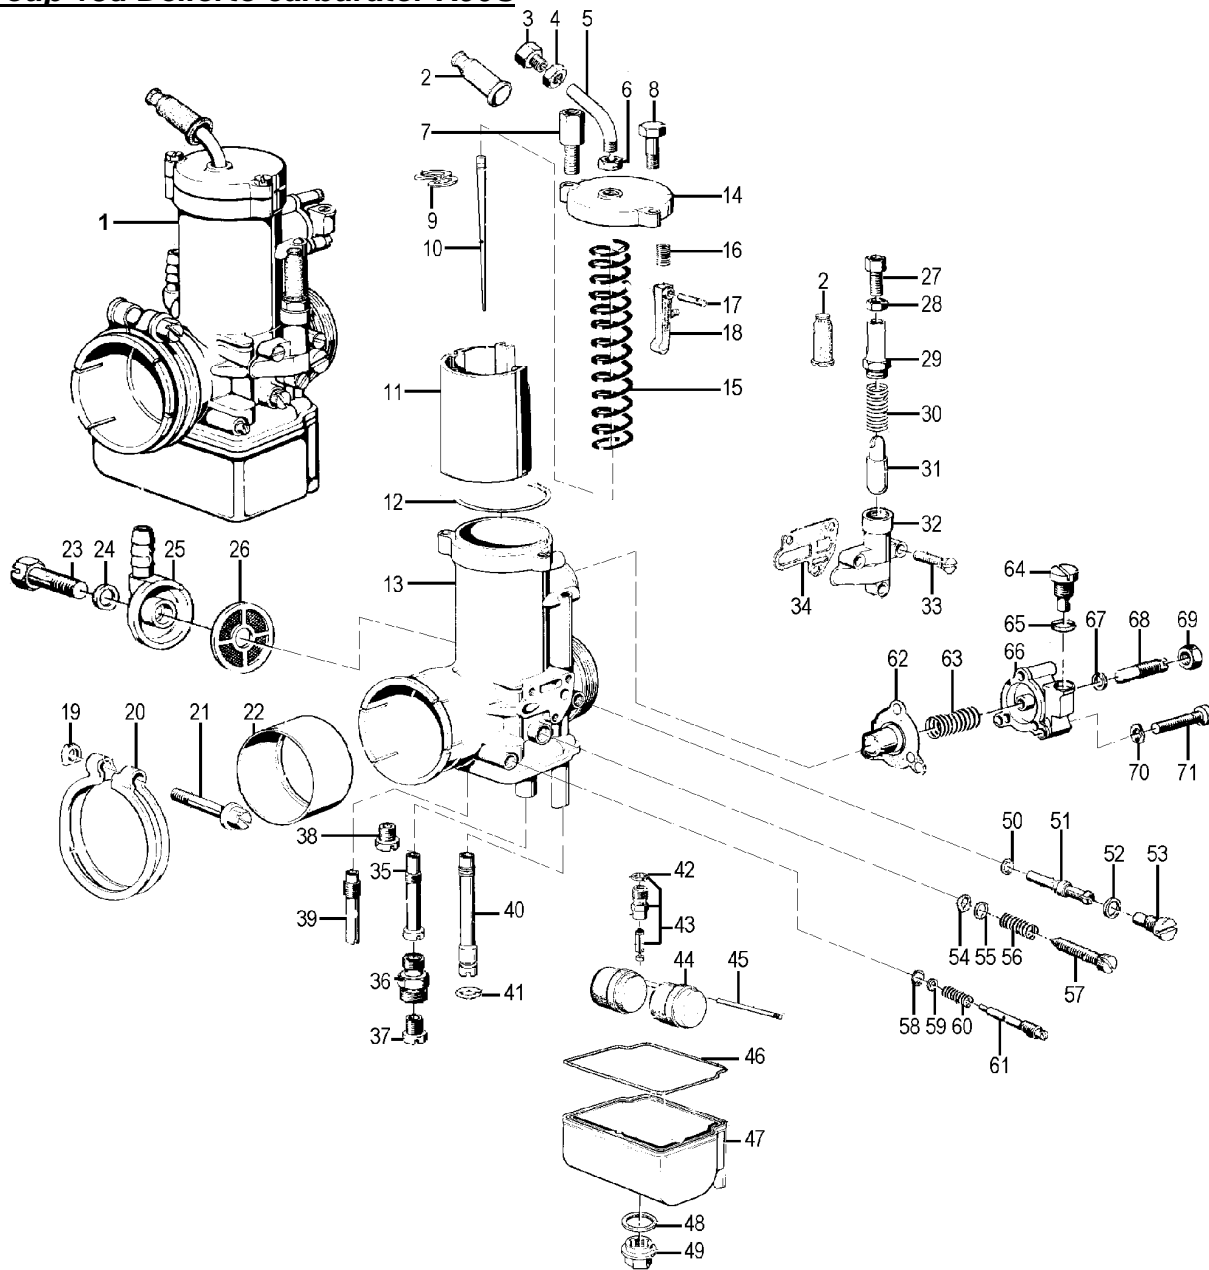

Group 13d Dellorto carburetor R90S

<u>Picture-No.</u>	<u>Article-No.</u>	<u>Description</u>	<u>Net</u>	<u>Gross</u>
13d_001	62399	"Carburettor for BMW R90S ""Dellorto"", right side"	254,62 €	295,36 €
13d_001	62398	"Carburettor for BMW R90S ""Dellorto"", left side"	254,62 €	295,36 €
13d_002	1260874	Grommet for throttle cable on carburettor for BMW R90S "Dellorto" also grommet for choke cable for BMW R90S "Dellorto"	1,09 €	1,27 €
13d_007	1264281	Throttle adjusting screw for BMW R90S "Dellorto" only for the old version !	5,21 €	6,04 €
13d_008	1260845	Carburettor slide cover screw for BMW R90S "Dellorto"	1,43 €	1,66 €
13d_009	1260880	Jet needle retaining spring for BMW R90S "Dellorto"	0,84 €	0,97 €
13d_010	1260882	Jet needle for BMW R90S "Dellorto"	14,37 €	16,67 €
13d_011	260881	"Carburettor slide for BMW R90S ""Dellorto"""	50,67 €	58,78 €
13d_012	260883	O-ring slide top for BMW R90S "Dellorto"	2,18 €	2,53 €
13d_014	260846	Carburettor slide cover for BMW R90S "Dellorto"	4,79 €	5,56 €
13d_015	260879	Carburettor slide spring for BMW R90S "Dellorto"	1,93 €	2,24 €
13d_016	1260848	Spring for fuel pump for BMW R90S "Dellorto"	0,92 €	1,07 €
13d_017	1260847	Bolt fuel-pump for BMW R90S "Dellorto"	1,85 €	2,14 €
13d_018	1260849	Fuel pump lever for BMW R90S "Dellorto"	1,60 €	1,85 €
13d_021	36968	Screw for gripper clamp carburettor for BMW R26, R27, R50/5, R60/5, R60/6 and R60/7	2,61 €	3,02 €
13d_022	1260885	Isolating bushing carburettor for BMW R90S	4,03 €	4,68 €
13d_024	1260890	Gasket ring fuel entry for BMW R90S "Dellorto"	1,76 €	2,05 €
13d_025	1260889	Cover hose connection for BMW R90S "Dellorto"	2,77 €	3,22 €
13d_026	260888	Sieve tube adapter for BMW R90S "Dellorto"	2,77 €	3,22 €
13d_027	1260875	Adjusting screw choke cable for BMW R90S "Dellorto"	4,29 €	4,97 €