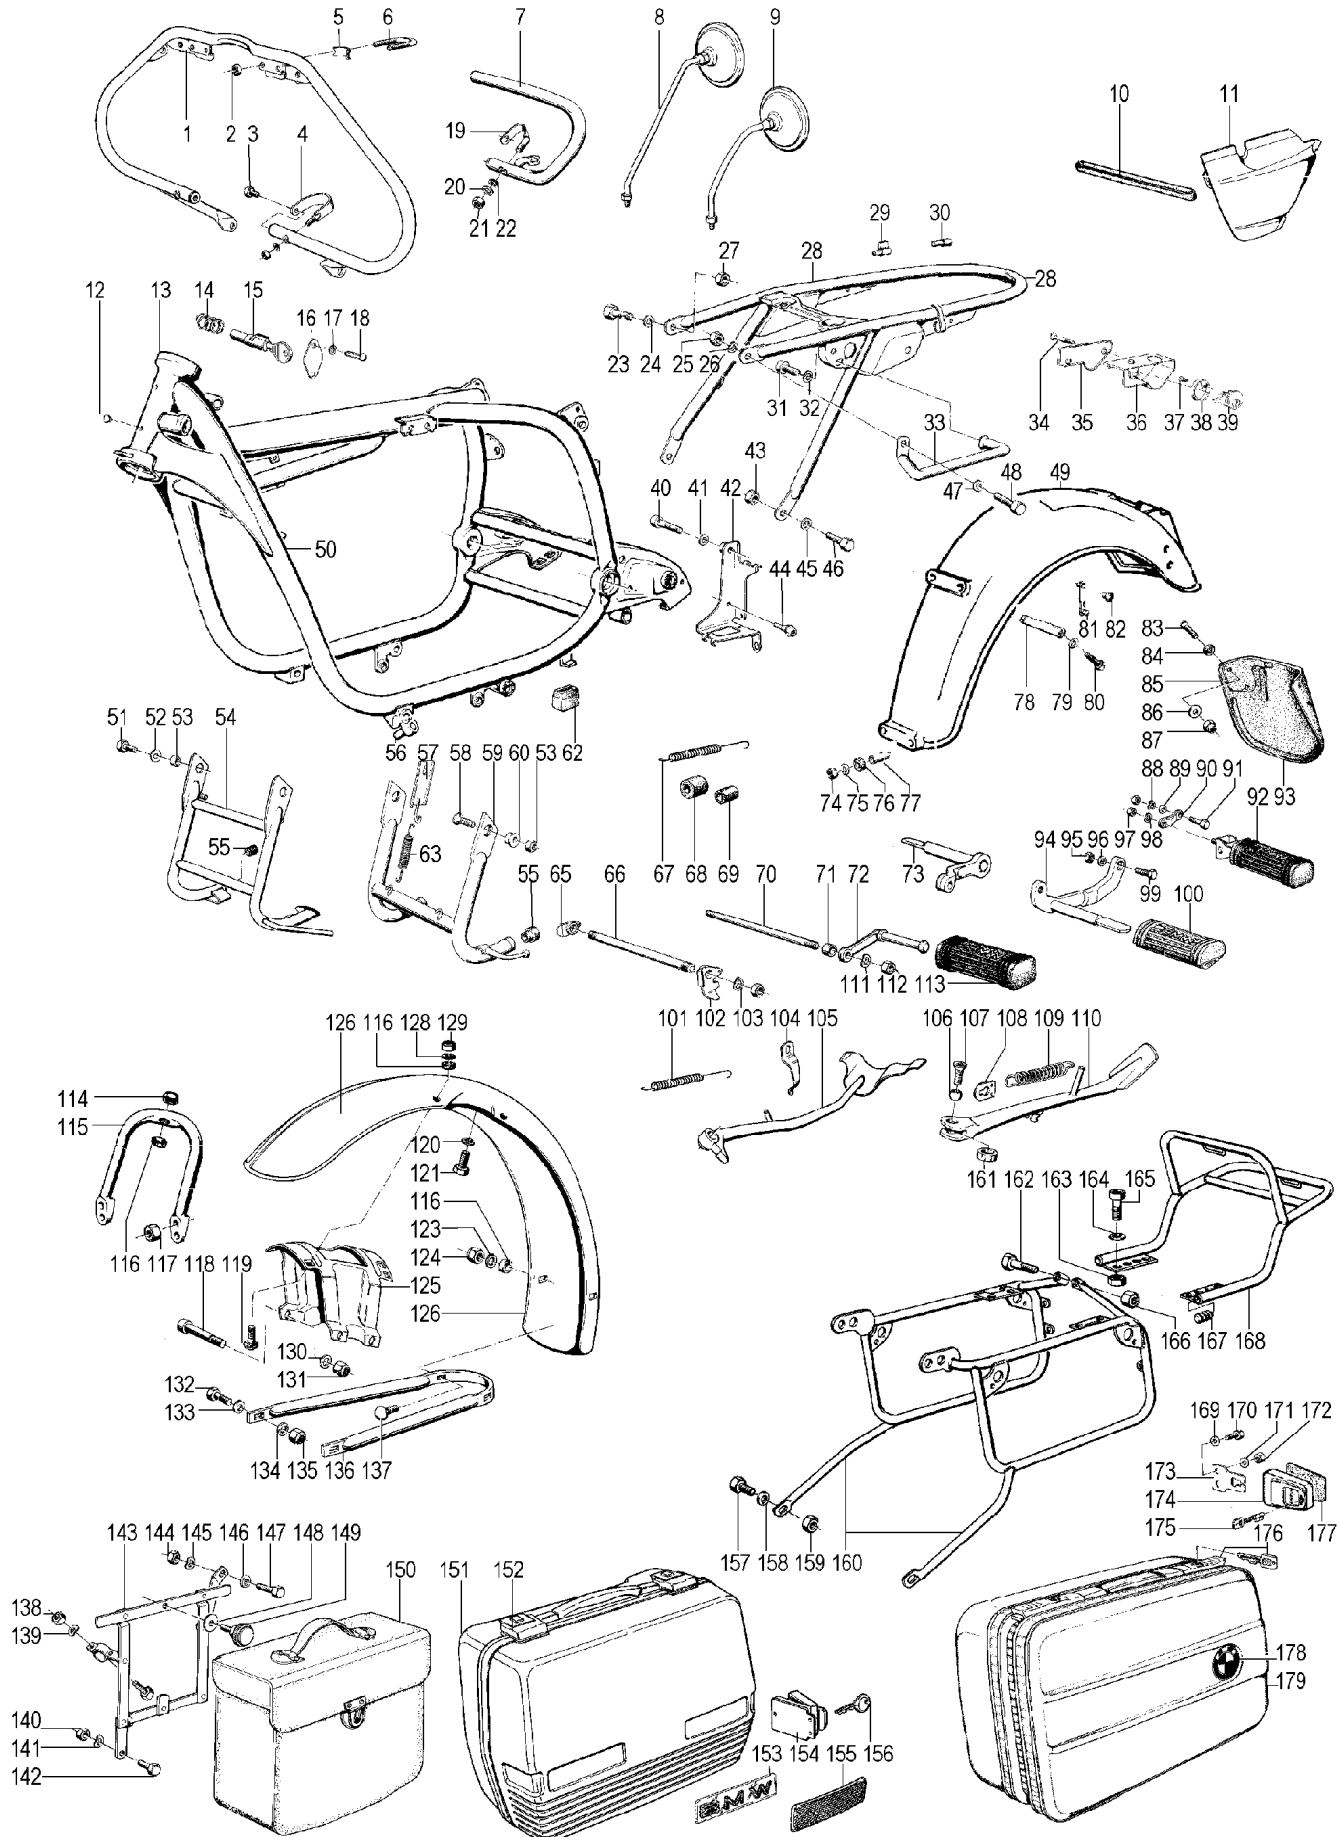

Group 46a Frame, fenders, baggage carrier

Picture-No. Article-No. Description

46_000 1451237 Footrest bolt for BMW R65GS-R100PD from year of manufacture 11/1986, rear

Net Gross
6,05 € 7,02 €