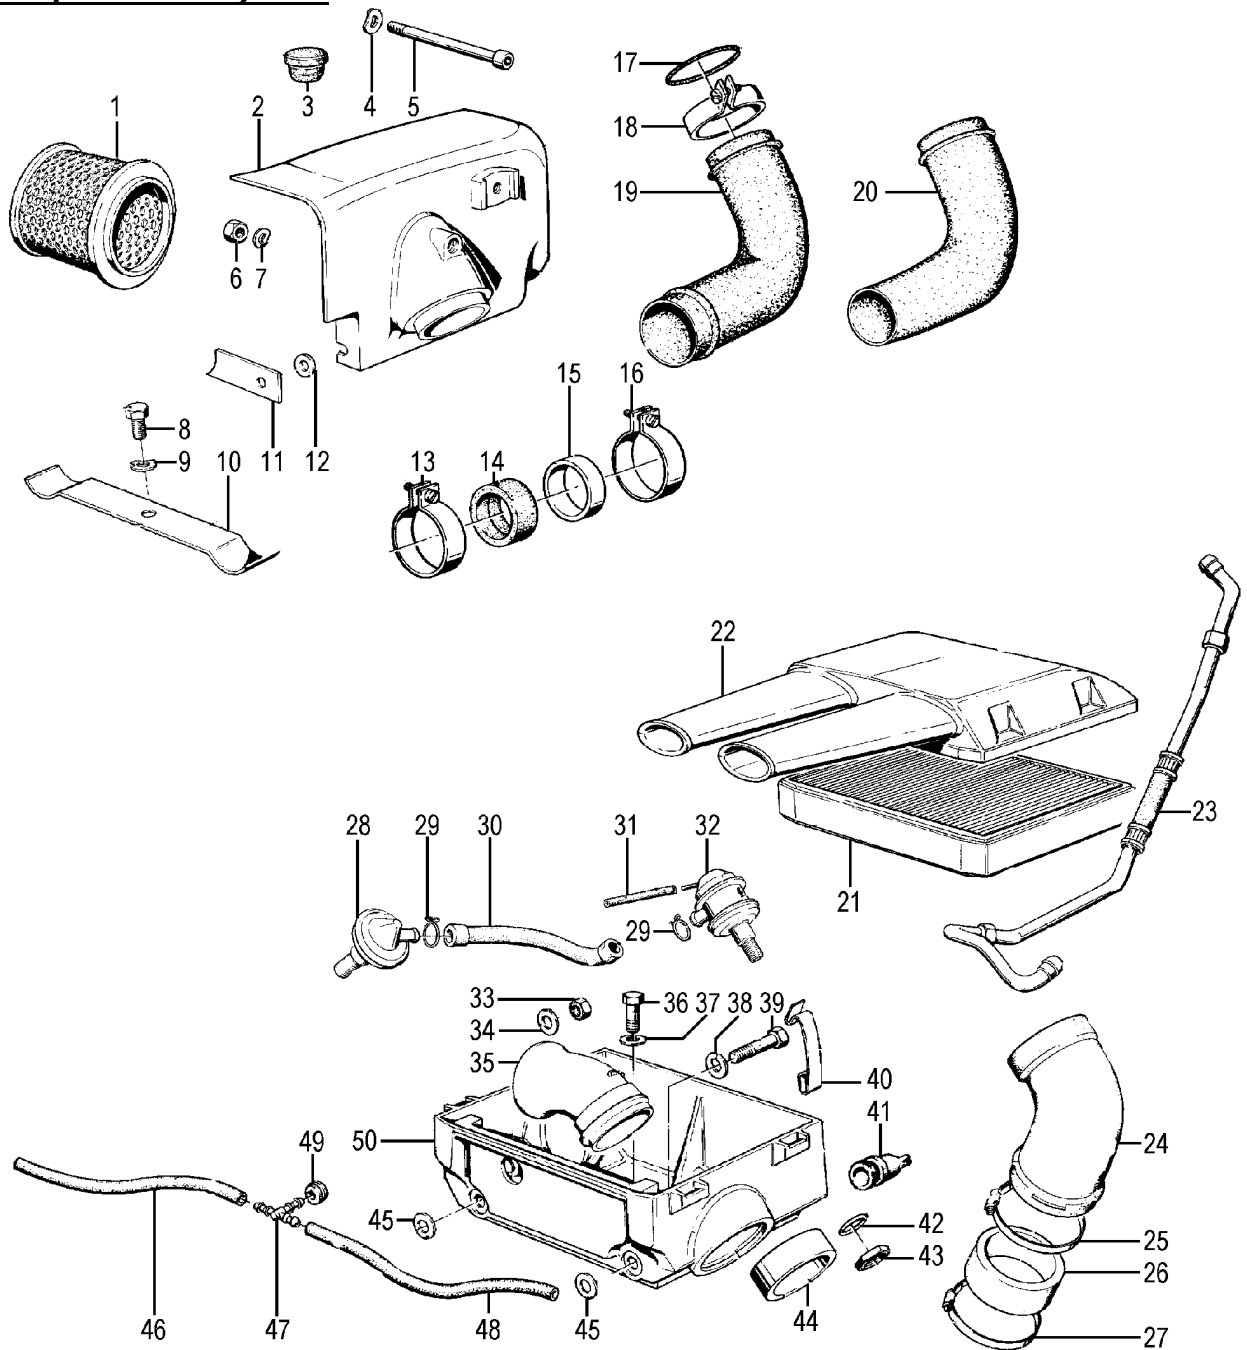

Group 13a Fuel system

<u>Picture-No.</u>	<u>Article-No.</u>	<u>Description</u>	<u>Net</u>	<u>Gross</u>
13_00	1303017	Fuel hose quick-connector, Ø 7,5mm	7,82 €	9,07 €
13_00	1403017	Fuel hose quick-connector, Ø 9mm NOT for BMW-oldtimer-motorcycle	7,82 €	9,07 €
13_000	7770003	Sticker "Ölfilter-/Luftfilterwechsel" for BMW R50/5 and up 3-colour, Ölfilter-/Luftfilterwechsel = Oilfilter-/Airfilterchange	6,55 €	7,60 €
13a	98352	Nut M 8 zinked	0,17 €	0,20 €
13a	0098352	Nut M 8, wrench size 14 zincked	1,09 €	1,27 €
13a_000	9952119	Clamp airfilter for BMW R50/5, R60/5, R60/6, R60/7 and R60TIC Ø 42-48mm	1,60 €	1,85 €
13a_000	9952121	Clamp airfilter for BMW R50/5-R100 and R65GS-R100GS Ø 47-54mm	3,28 €	3,80 €
13a_001	1048	Air filter insert for BMW R50/5-R100 until year of manufacture 09/1980	9,50 €	11,02 €
13a_003	80222	Rubber plug for choke mount at the gearbox for BMW R50/5, R60/5 and R60/6 and steering head for BMW R45/R65, R60/6-R100R	1,26 €	1,46 €
13a_005	54042	Screw for air intake housing for BMW R50/5-R100 and R45/R65	4,45 €	5,17 €
13a_006	13432	Nut M8 for airfilter from BMW R50/5	0,42 €	0,49 €
13a_008	098201	Screw M 8 x 20, hexagon stainless steel	0,34 €	0,39 €
13a_008	98201	Screw for chain tensioner, simplex for BMW R45/R65 and R60/7-R100, M 8 x 20, hexagon and holding screw for exhaust pipe for BMW R50-R69S	0,17 €	0,20 €
13a_009	98457	Spring washer B 8,4, DIN137B-A2 stainless steel	0,25 €	0,29 €
13a_010	1251169	Clamp spring, airfilter (round version) for BMW models, years of manufacture 09/1969-09/1980	9,41 €	10,92 €
13a_011	1335977	Spring shackle air filter housing from BMW R50/5 and up	4,03 €	4,68 €