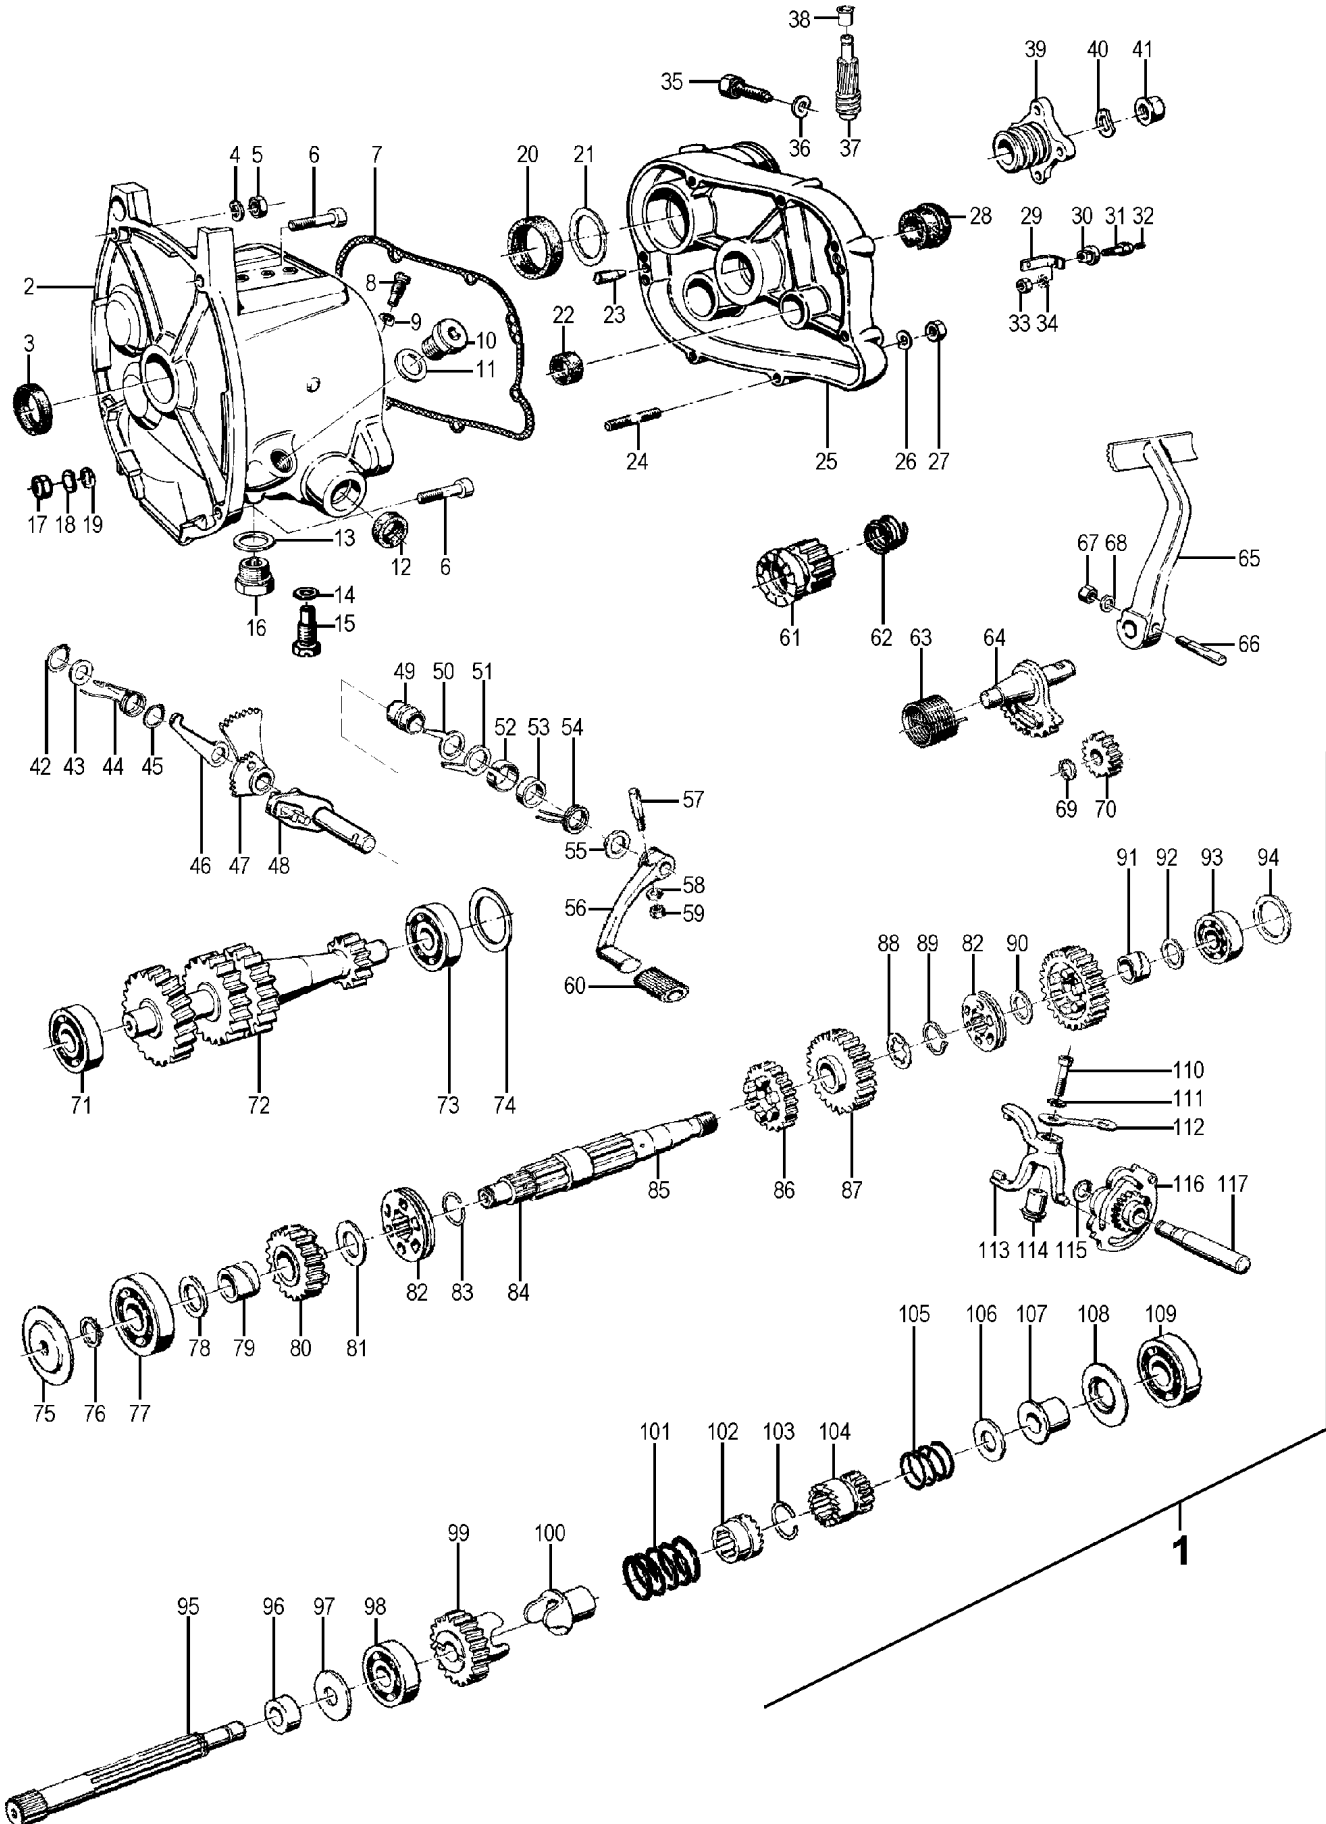

Group 23a FourSpeed gearbox

<u>Picture-No.</u>	<u>Article-No.</u>	<u>Description</u>
23a	19124	Oil drain screw / Oil filler screw for BMW R50/5-R100, M18, hexagon
23a_0	66102	Wedge for shift pedal for BMW R24-R69S zincd

<u>Net</u>	<u>Gross</u>
3,28 €	3,80 €
3,95 €	4,58 €