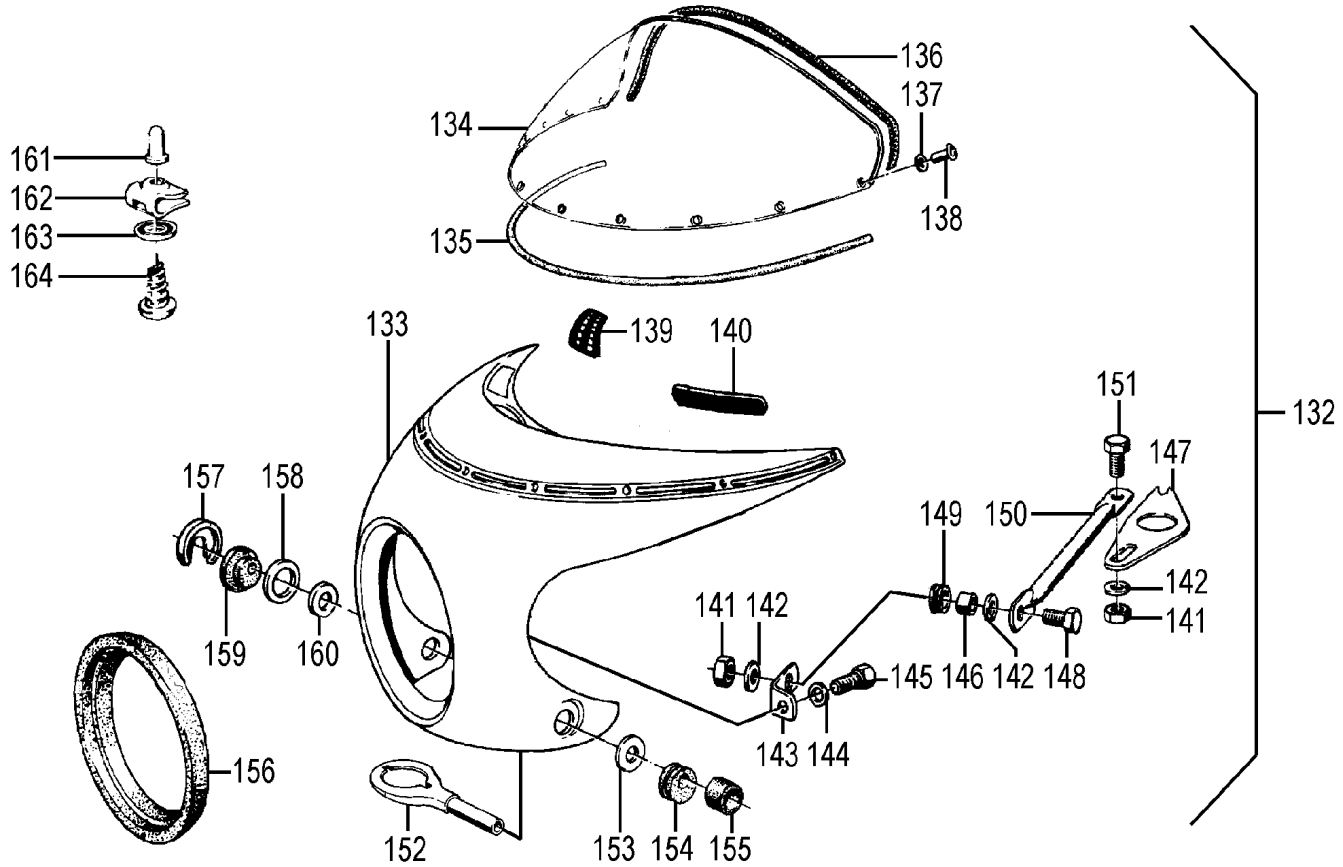

Group 46b Fairing