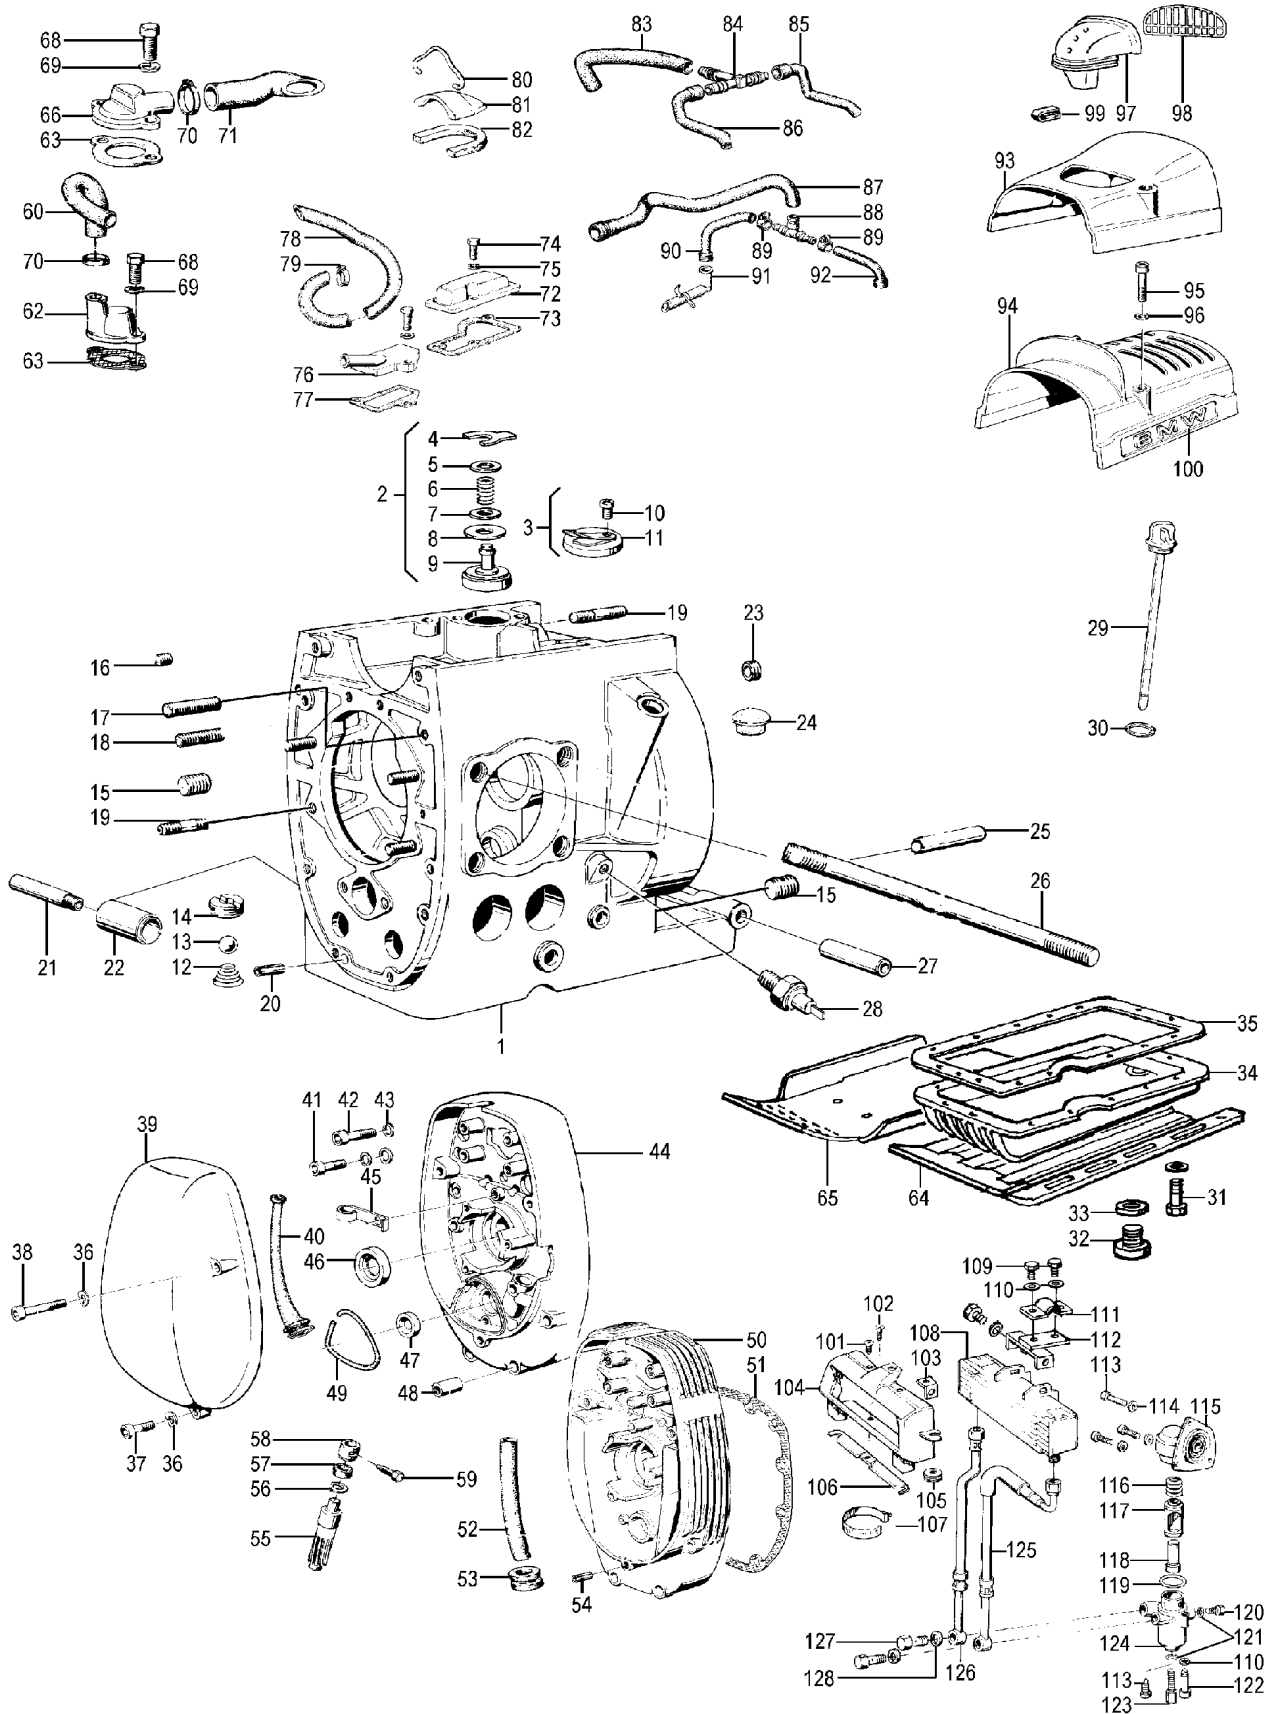

Group 11b Engine

<u>Picture-No.</u>	<u>Article-No.</u>	<u>Description</u>	<u>Net</u>	<u>Gross</u>
11b_	1335870	Engine breather tube for BMW R45 and R65 until year of manufacture 09/1984 old housing form	18,07 €	21,50 €
11b_000	024570	Sealing compound (Elastic gasket grease), 40ml Hylomar M	4,96 €	5,90 €
11b_003	1335712	Engine breather for BMW R50/5-R100, new version	20,59 €	24,50 €
11b_011	35711	Diaphragm engine breather from BMW R50/5 and up	1,85 €	2,20 €