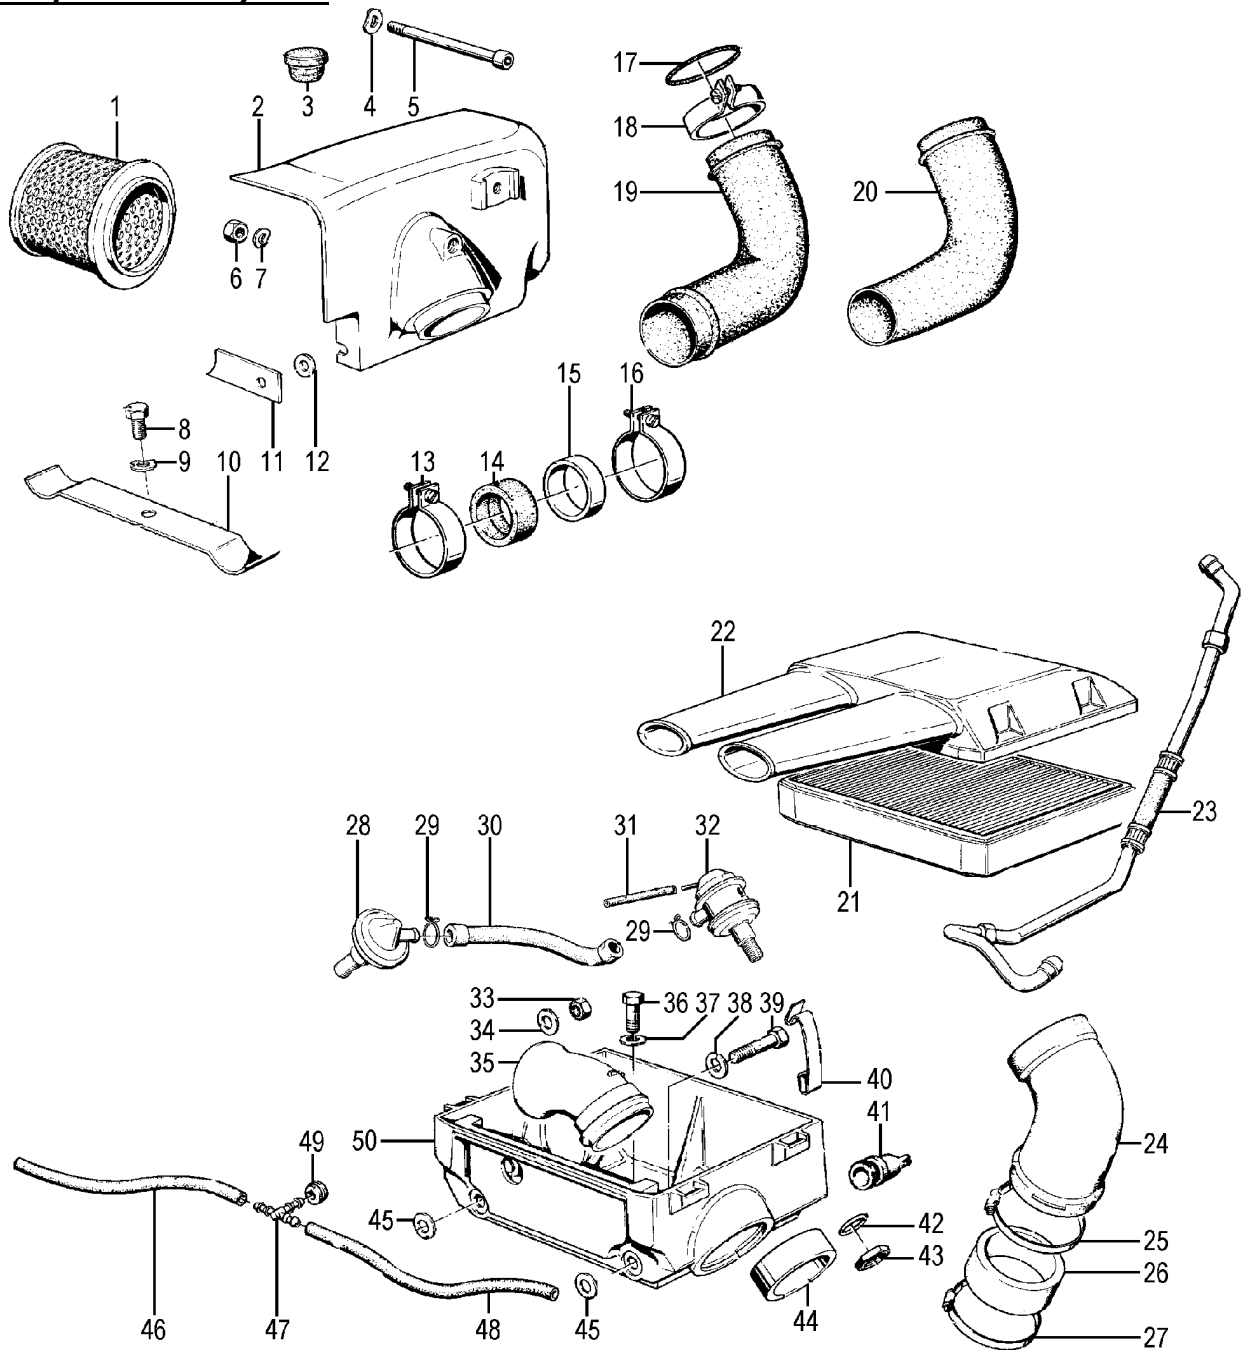

Group 13a Fuel system

<u>Picture-No.</u>	<u>Article-No.</u>	<u>Description</u>	<u>Net</u>	<u>Gross</u>
13_00	1303017	Fuel hose quick-connector, Ø 7,5mm	7,52 €	8,95 €
13_00	1403017	Fuel hose quick-connector, Ø 9mm NOT for BMW-oldtimer-motorcycle	7,52 €	8,95 €
13_000	7770003	Sticker "Ölfilter-/Luftfilterwechsel" for BMW R50/5 and up 3-colour, Ölfilter-/Luftfilterwechsel = Oilfilter-/Airfilterchange	6,30 €	7,50 €
13a	98352	Nut M 8 zinked	0,17 €	0,20 €
13a	0098352	Nut M 8, wrench size 14 zincked	1,01 €	1,20 €
13a_000	9952119	Clamp airfilter for BMW R50/5, R60/5, R60/6, R60/7 and R60TIC Ø 42-48mm	1,51 €	1,80 €
13a_000	9952121	Clamp airfilter for BMW R50/5-R100 and R65GS-R100GS Ø 47-54mm	2,69 €	3,20 €
13a_001	1048	Air filter insert for BMW R50/5-R100 until year of manufacture 09/1980	9,20 €	10,95 €
13a_003	80222	Rubber plug for choke mount at the gearbox for BMW R50/5, R60/5 and R60/6 and steering head for BMW R45/R65, R60/6-R100R	1,18 €	1,40 €
13a_005	54042	Screw for air intake housing for BMW R50/5-R100 and R45/R65	4,12 €	4,90 €
13a_006	13432	Nut M8 for airfilter from BMW R50/5	0,36 €	0,43 €
13a_008	098201	Screw M 8 x 20, hexagon stainless steel	0,26 €	0,31 €
13a_008	98201	Screw for chain tensioner, simplex for BMW R45/R65 and R60/7-R100, M 8 x 20, hexagon and holding screw for exhaust pipe for BMW R50-R69S	0,17 €	0,20 €
13a_009	98457	Spring washer B 8,4, DIN137B-A2 stainless steel	0,21 €	0,25 €
13a_010	1251169	Clamp spring, airfilter (round version) for BMW models, years of manufacture 09/1969-09/1980	8,32 €	9,90 €
13a_011	1335977	Spring shackle air filter housing from BMW R50/5 and up	1,85 €	2,20 €