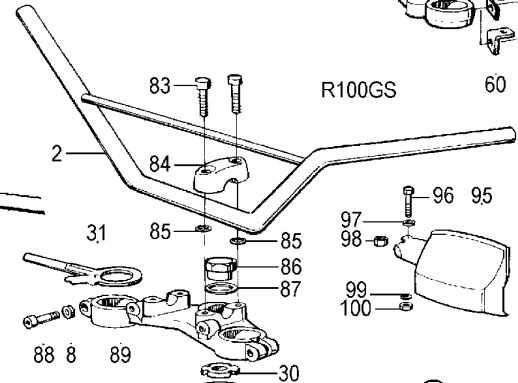

R100, 100RS/RT und R100/7