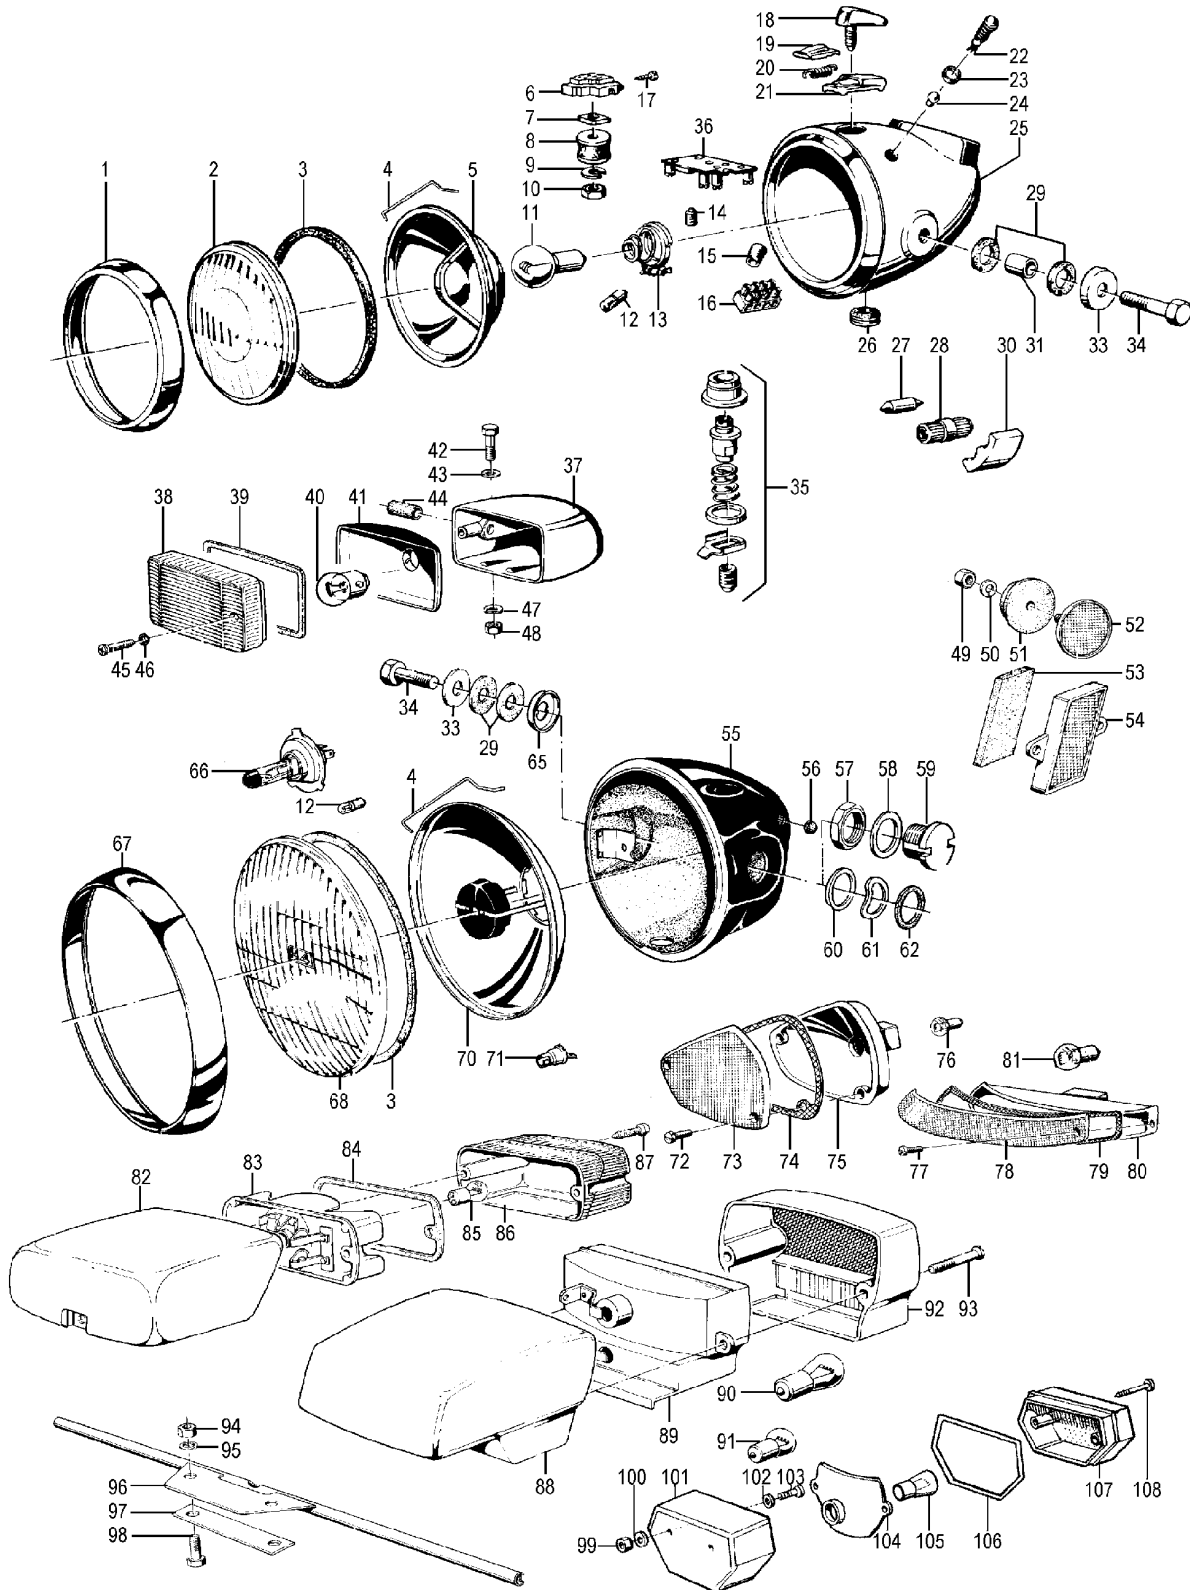

Group 63 Light

<u>Picture-No.</u>	<u>Article-No.</u>	<u>Description</u>	<u>Net</u>	<u>Gross</u>
63_0	270060	Isolating tube, 6mm price per meter	0,77 €	0,92 €
63_00	1052	Headlight guard for BMW R24-R75/5 chromed	16,72 €	19,90 €
63_000	2315655	Indicator light holder for BMW R80GS-R100PD, rear	7,98 €	9,50 €
63_000	9907988	Headlight screw for BMW R65GS-R100GS/PD	0,42 €	0,50 €
63_000	1244147	Headlight gasket ring for BMW R65GS-R100GS	6,68 €	7,95 €
63_000	1244024	Headlight carrier R65GS-R100GS	9,69 €	11,53 €
63_000	1244023	Headlight ring for BMW R65GS-R100GS	16,50 €	19,64 €
63_000	98682	Isolating tube (shrink-to-fit), 12mm price per meter	1,23 €	1,46 €
63_000	54159	Bar end indicator with 6V bulb and cable aluminium polished	24,54 €	29,20 €
63_000	98681	Isolating tube (shrink-to-fit), 10mm price per meter	1,07 €	1,27 €