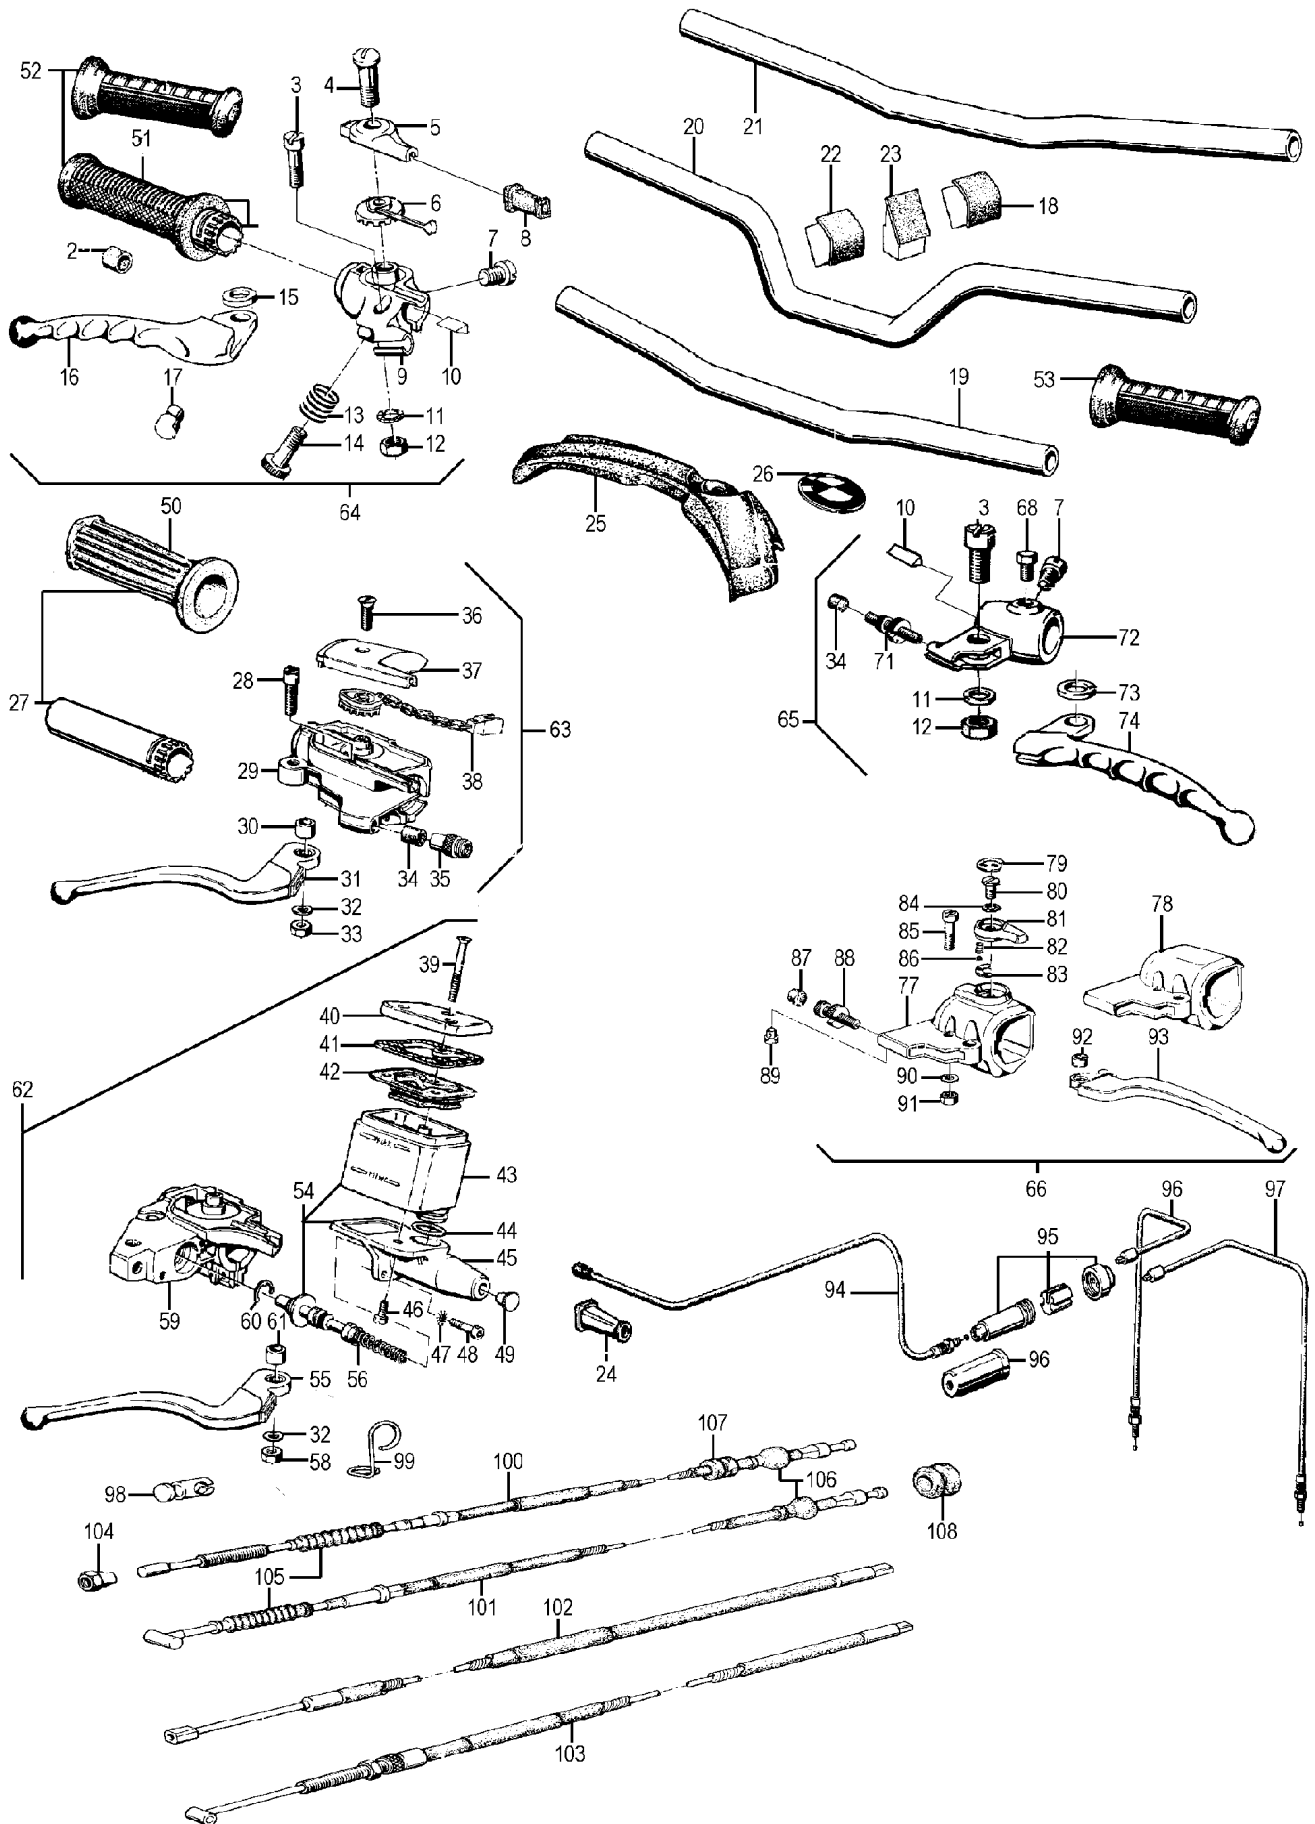

Group 32 Steering and handlebar

<u>Picture-No.</u>	<u>Article-No.</u>	<u>Description</u>	<u>Net</u>	<u>Gross</u>
32_0	1451749	Clutch/brake lever bolt for BMW R80-R100, from year of manufacture 09/1990 black	2,94 €	3,50 €