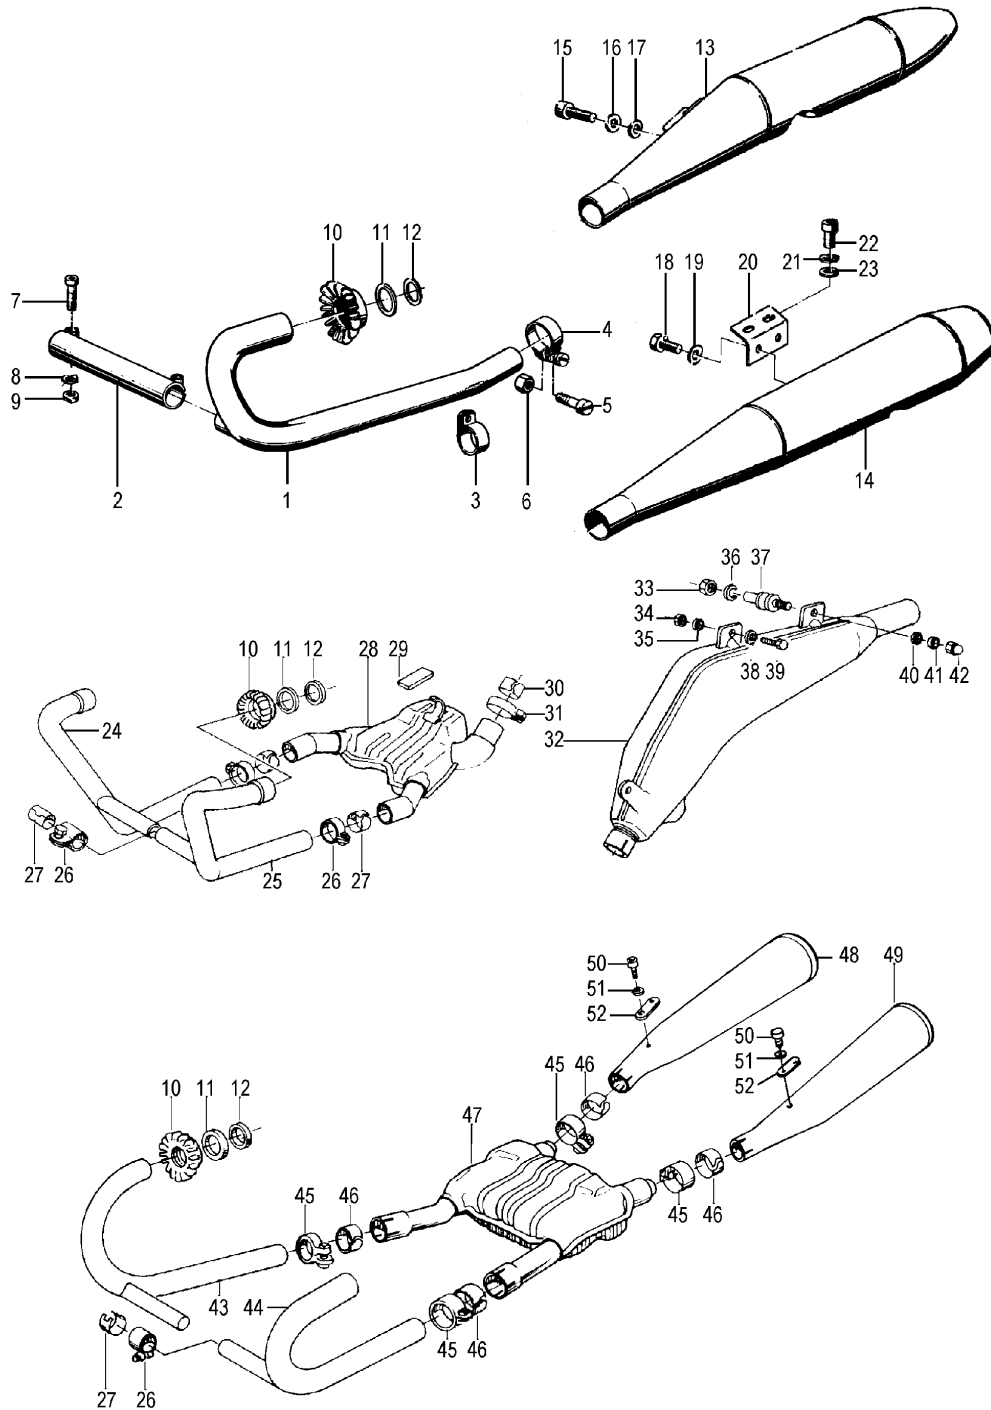

Group 18 Exhaust system

Picture-No.	Article-No.	Description	Net	Gross
18_000	9988100	Exhaust pipe cover for BMW R50/5-R100, Set complete with clamps stainless steel	51,26 €	61,00 €
18_000	1452066	Exhaust pipe for BMW R65 and R65RT SF from year of manufacture 09/1984, right side original BMW	126,05 €	150,00 €
18_000	1452065	Exhaust pipe for BMW R65 and R65RT SF from year of manufacture 09/1984, left side original BMW	126,05 €	150,00 €
18_000	9988101	Exhaust pipe cover for BMW R50/5-R100, single without clamp stainless steel	23,95 €	28,50 €
18_001a	1230434	Exhaust pipe for BMW R50/5-R100, 1st choice in-house production, Set with crosspipe 38mm	234,03 €	278,50 €
18_001aa	112001	Exhaust pipe for BMW R50/5-R100, Set with crosspipes 38mm, stainless steel	293,95 €	349,80 €
18_001b	1237149	Exhaust pipe for BMW R80/7-R100 from year of manufacture 1981, Set with 2 crosspipes NOT for models with oilcooler!!!!	258,82 €	308,00 €
18_001c	1234441	Exhaust pipe for BMW R100S, RS, RT, years of manufacture 1978-1980, left side 40mm	120,97 €	143,95 €
18_001c	1234442	Exhaust pipe for BMW R100S, RS, RT, years of manufacture 1978-1980, right side 40mm	120,97 €	143,95 €
18_001cc	0112002	Exhaust pipe for BMW R100S, RS, RT, CS, years of manufacture 1978 - 1980, Set with crosspipes, 40mm stainless steel	276,47 €	329,00 €
18_001d	1238272	Exhaust pipe for BMW R45 and R65 until year of manufacture 08/1980, right side	120,97 €	143,95 €