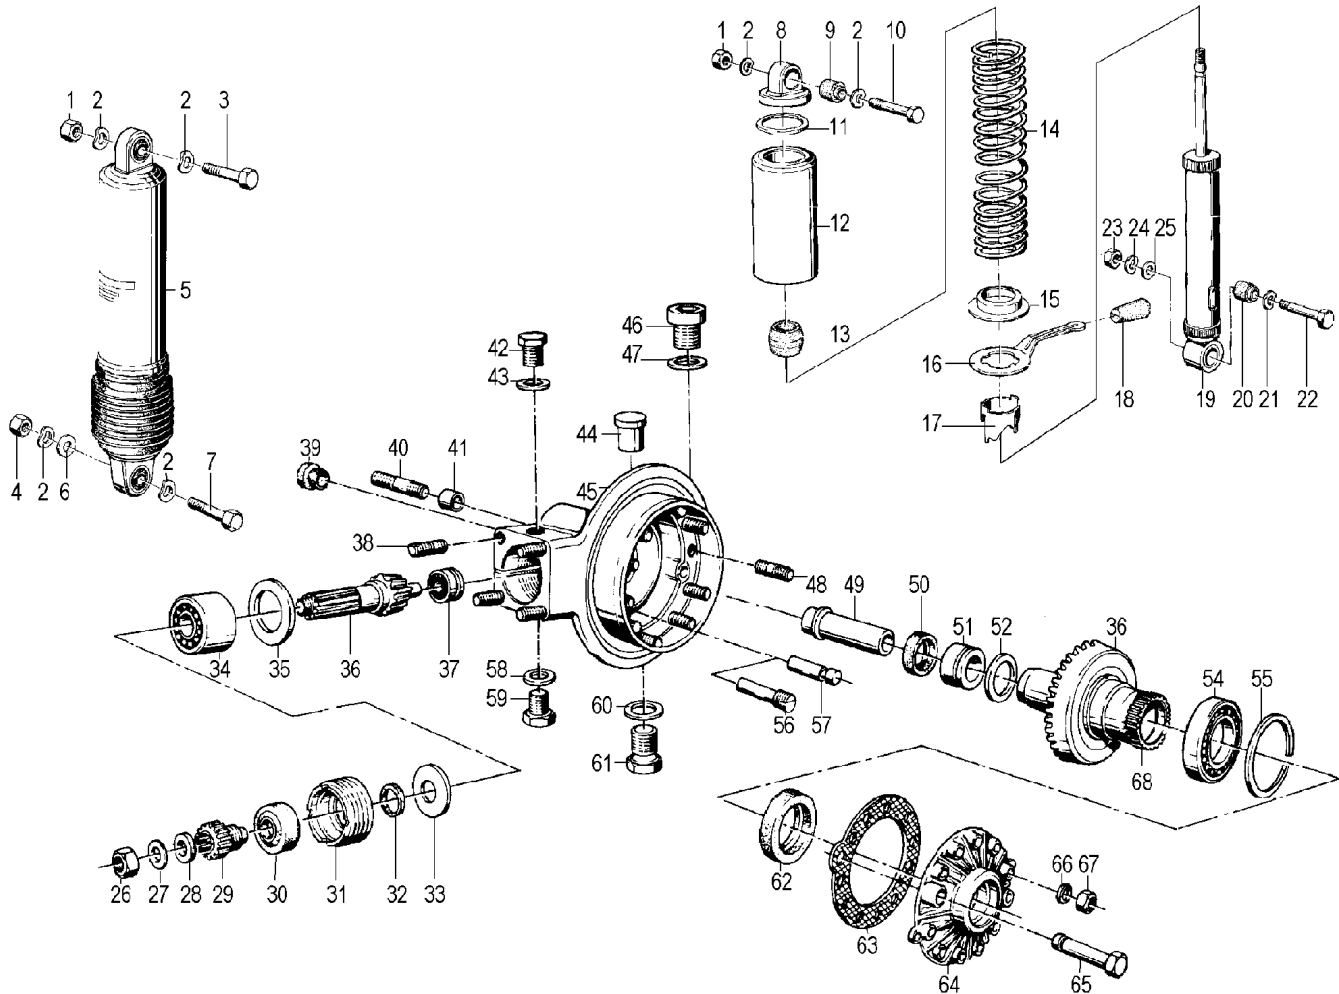

32_103ml	1458090	Throttle cable for BMW R80R, R80GS and R100GS, left side, from year of manufacture 09/1990	14,20 €	16,90 €
32_103n	1458091	Throttle cable for BMW R80R, R80GS and R100GS, right side, from year of manufacture 09/1990	18,32 €	21,80 €
32_103o	2311827	Throttle cable for BMW R100R and R100GS, left side, from year of manufacture 1988	18,99 €	22,60 €
32_104	60178	Nut brake cable adjuster for BMW R50-R69S and R50/5-R60/6 drum brake, front	2,69 €	3,20 €
32_105	1117638	Rubber boot clutch/brake cable for BMW R50/5-R100	4,87 €	5,80 €
32_106	30039	Clutch cable grommet for BMW R50/5 and up, long	3,95 €	4,70 €
32_106	1230038	Grommet brake- and clutch cable for BMW R50/5-R100R	5,46 €	6,50 €
32_108	33254	Grommet clutch cable guide for BMW R60/6-R100	1,85 €	2,20 €
32_999	2324962	Clutch cable for BMW R1100RS from year of manufacture 1992	29,33 €	34,90 €
32_999	25600	Throttle control unit "Sport", radial, 1 cable, 46mm stroke aluminum	77,48 €	92,20 €
32_999	2311754	Cable holder R80R-R100PD, 09/90->	3,44 €	4,09 €

Group 33 Rear axle

<u>Picture-No.</u>	<u>Article-No.</u>	<u>Description</u>	<u>Net</u>	<u>Gross</u>
33_000	2310904	Swingarm bolt for rear drive for BMW models from year of manufacture 1987, right side	10,99 €	13,08 €
33_000	2311091	Needle bearing for rear drive for BMW models from year of manufacture 1987	53,11 €	63,20 €
33_000	1458097	Cover cap for swingarm / rear drive for BMW R80GS and R100GS from 1987	1,64 €	1,95 €
33_000	2312459	Suspension unit for BMW R80 and R100R, Mystic from year of manufacture 1992 Original BMW	516,81 €	615,00 €
33_000	6000002	Gasket set rear drive (No.A06), for BMW R50/5-R100 until year of manufacture Sep 1980	31,43 €	37,40 €
33_000	2310890	Swingarm bolt for rear drive for BMW models from year of manufacture 1987, left side	16,62 €	19,78 €
33_000	1450095	Thrust ring pinion wheel, Paralever for BMW Models from year of manufacture 1987	4,41 €	5,25 €
33_000	1451182	O-ring rear drive cover for BMW R80GS and R100GS until year of manufacture 1987	3,78 €	4,50 €
33_000	19209	Oil control plug for BMW R45-R100, M8 x 1, for finned rear drive	1,85 €	2,20 €
33_000	2301743	Suspension unit for BMW R65GS until 1992 and R80G/S, ST until 1986 original BMW	327,65 €	389,90 €
33_000	1457605	Gasket ring for brake key for BMW R80-R100 from Sep 1989 rear	0,28 €	0,33 €
33_000	1452127	Suspension unit for BMW R65-R80RT, years of manufacture 1985-1995 Original BMW	344,45 €	409,90 €