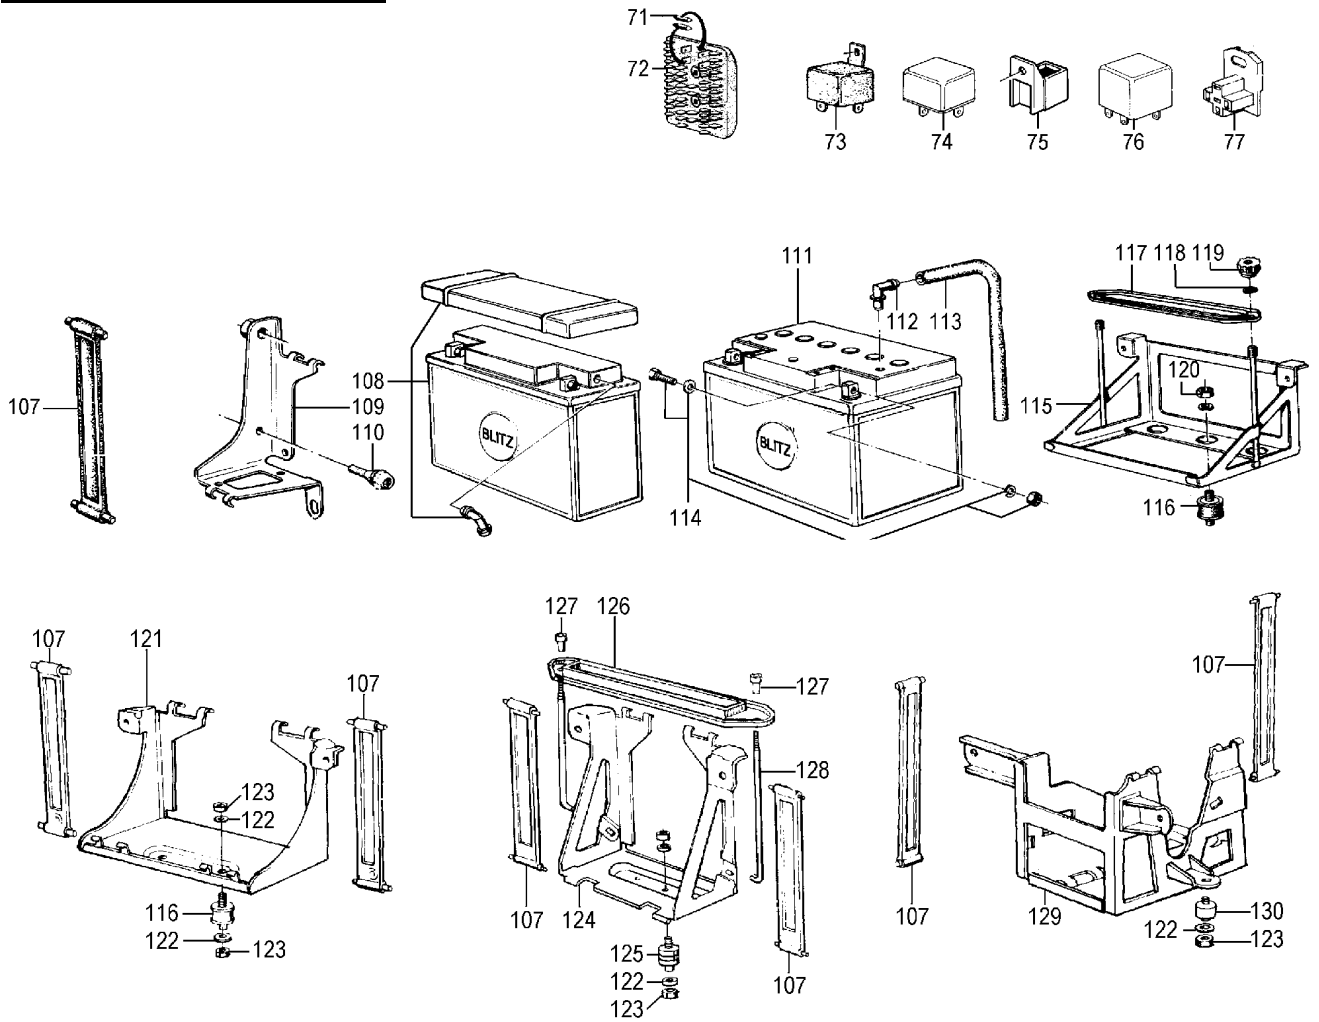

52_092	1238679	Cover air-intake fairing for BMW T- and RT-Models	1,85 €	2,20 €
52_999	2307313	Dual seat for BMW R80GS and R100GS until year of manufacture 1987, black original BMW	344,45 €	409,90 €

Group 61 Electric system