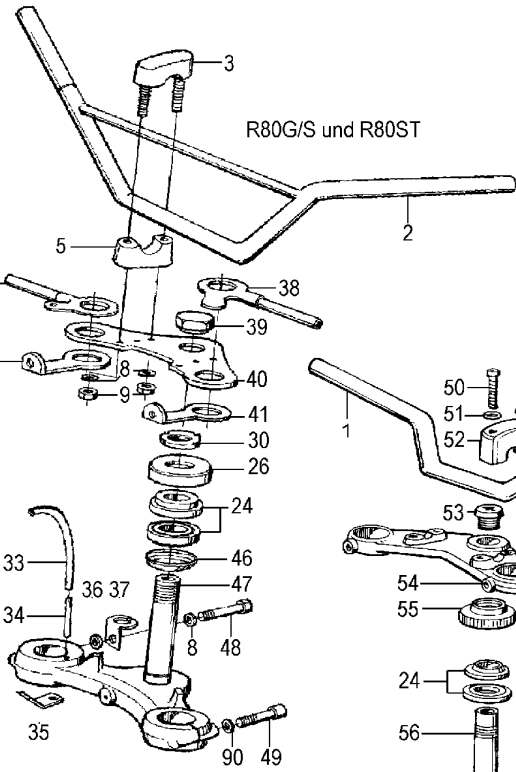

Group 31 Fork

1969-1976, 1977-1978er R60,75,80 und 80RT