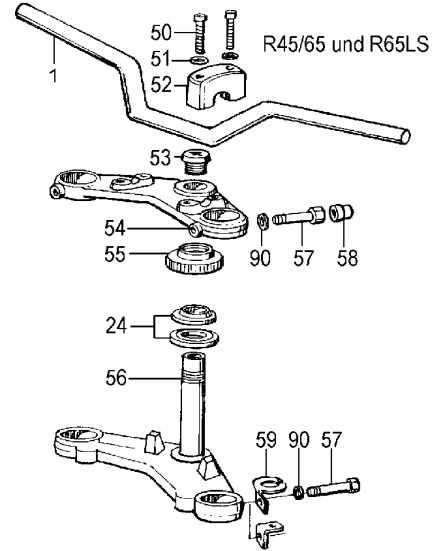

Group 31 Fork

1969-1976, 1977-1978er R60,75,80 und 80RT