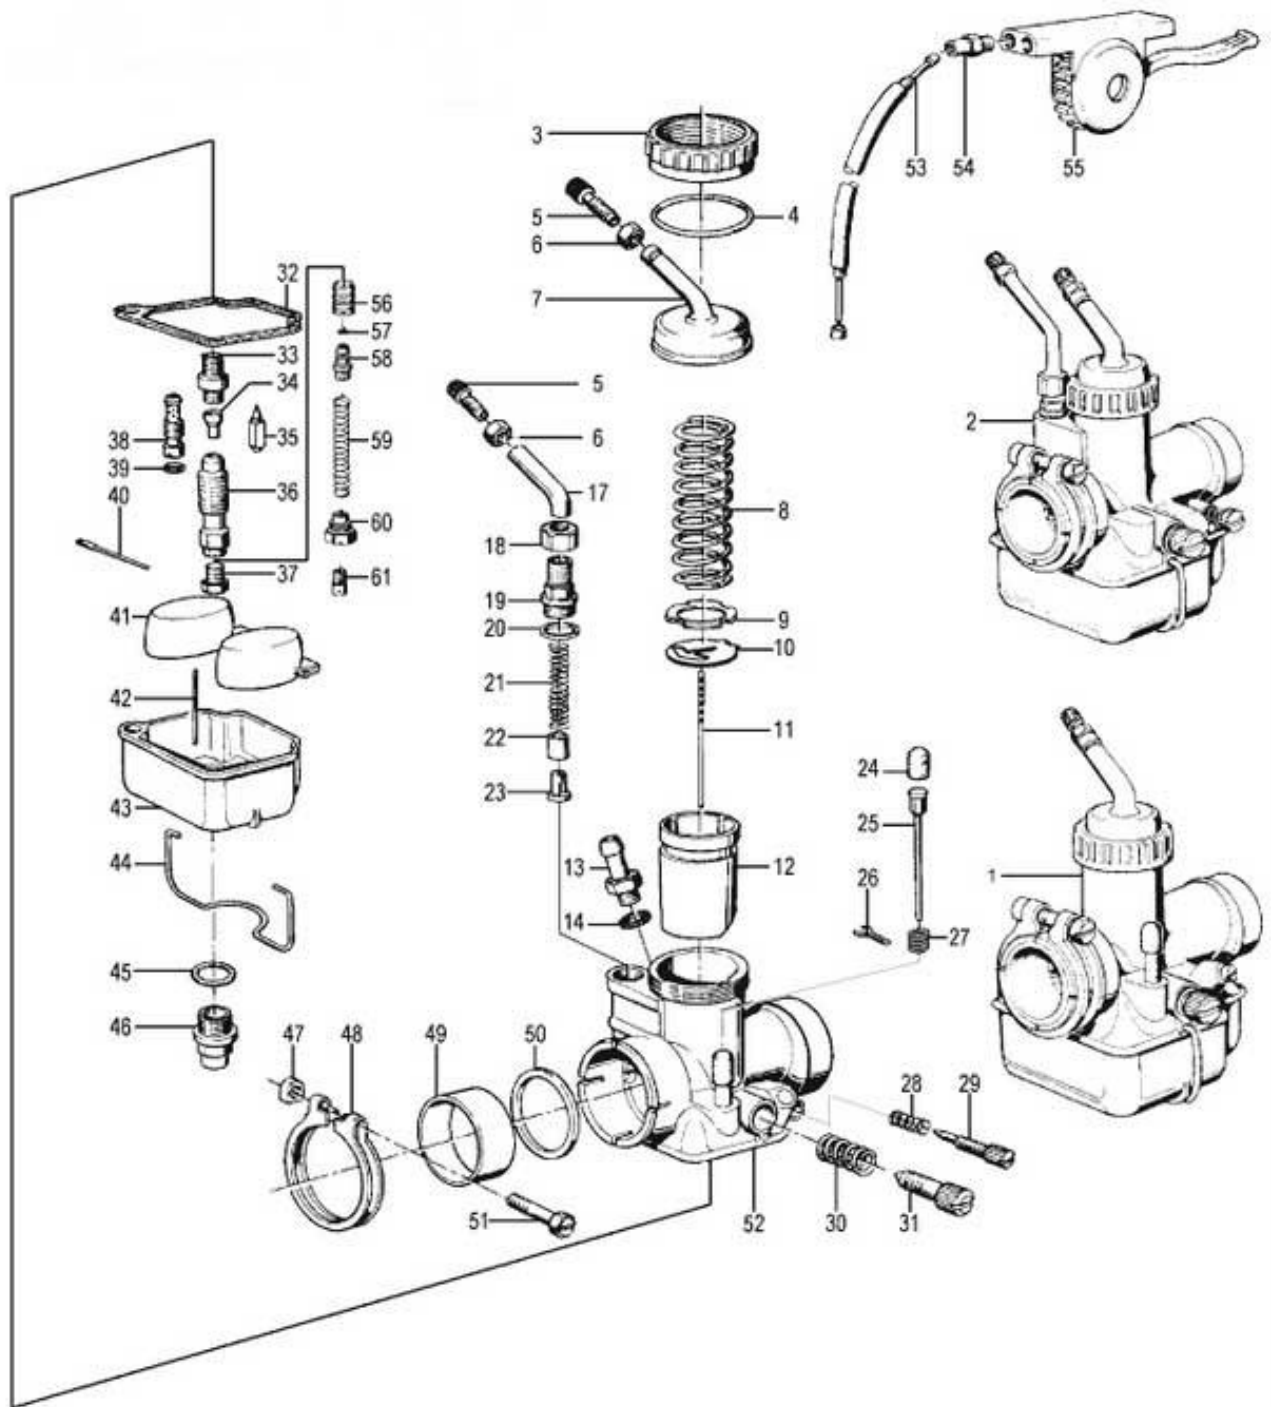

Group 13b BING carburator R50/5-R60/7

<u>Picture-No.</u>	<u>Article-No.</u>	<u>Description</u>	<u>Net</u>	<u>Gross</u>
13b	3017	Fuel hose, oldtime-look, per meter	4,08 €	4,86 €
13b	3017713	Fuel hose, rubber-look, per meter	5,46 €	6,50 €
13b_000	39001	Gasket set for carburettor for BMW R50/5-60/7 and R26, R27 Special	6,72 €	8,00 €
13b_003	14049	Carburettor slide cover nut for BMW R50/2-R69S and R50/5-R60/7 big version	33,11 €	39,40 €
13b_004	54932	O-ring slide top for BMW R50/5, R60/5, R60/6 and R60/7	0,79 €	0,94 €
13b_005	42112	Grommet for throttle cable on carburettor, small, traditionally for BMW R24-R27 (can be used on all other models)	1,26 €	1,50 €
13b_005	39178	Throttle adjusting screw M 6, long for BMW R24-R25/3, R50-R69S and R50/5-R60/7	1,93 €	2,30 €
13b_005	42111	Grommet for throttle cable on carburettor, large	1,51 €	1,80 €
13b_006	39182	Nut M 6 for throttle adjusting screw	0,46 €	0,55 €
13b_007c	54933	Carburettor slide cover replacement for BMW R50/5, R60/5, R75/5, R60TIC and R60/7 left/right, with screwed tube	29,41 €	35,00 €
13b_008	54929	Carburettor slide spring for BMW R50/5, R60/5, R60TIC and R60/7	1,89 €	2,25 €
13b_009	59276	Washer carburettor plate for BMW R50/5, R60/5, R60/6 and R60/7	0,84 €	1,00 €