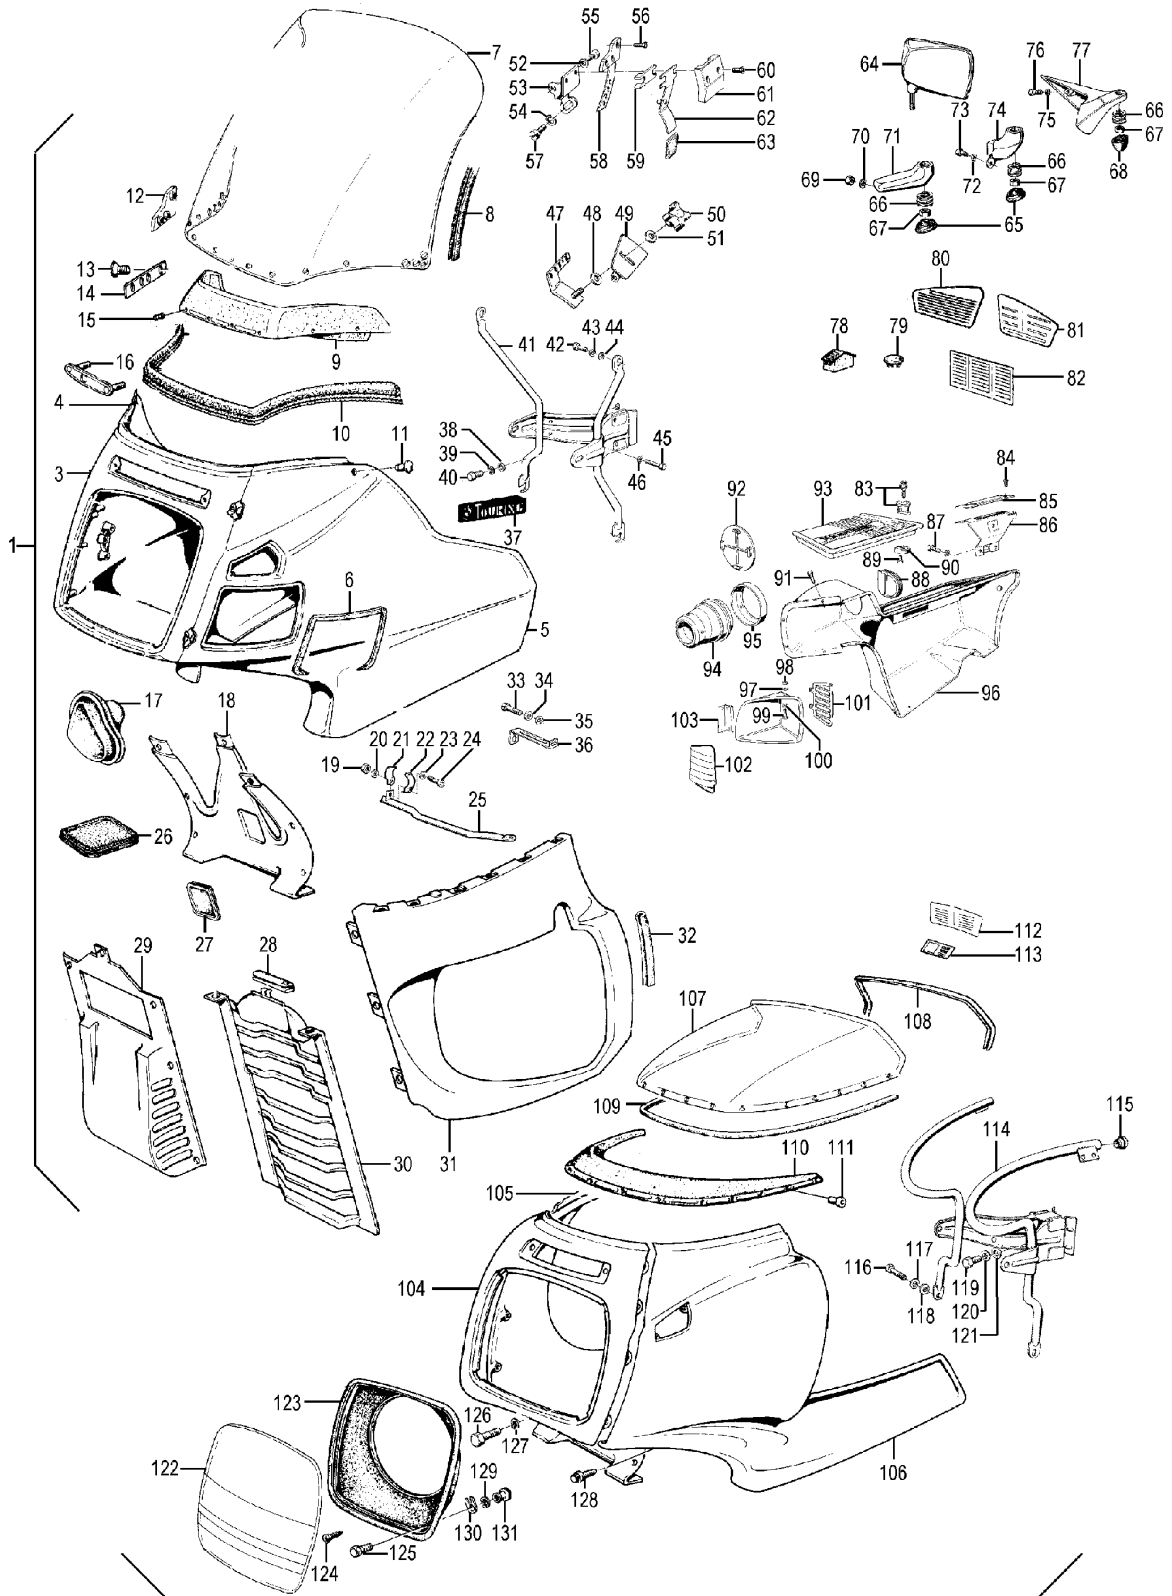

<u>Picture-No.</u>	<u>Article-No.</u>	<u>Description</u>	<u>Net</u>	<u>Gross</u>
46b_000	2325201	Emblem covering for BMW R100RT and R100T until year of manufacture 1984	6,89 €	8,20 €
46b_000	1239744	Cap for rear mirror cap for BMW R100RT until year of manufacture 09/1980, right side	1,26 €	1,50 €
46b_000	2303895	Support for windshield for BMW R65GS-R80ST, R80GS-R100PD and R80GS Basic	4,41 €	5,25 €
46b_000	2315099	Rubber bearing for BMW R80GS-R100PD, headlight cover	3,32 €	3,95 €
46b_000	2303902	Windshield for BMW R65GS-R100GS until year of manufacture 1990 primed	106,89 €	127,20 €
46b_006	1239021	Gasket for air-inlet RT-fairing	6,68 €	7,95 €
46b_006a	1238888	Grate RT fairing, right	3,02 €	3,59 €