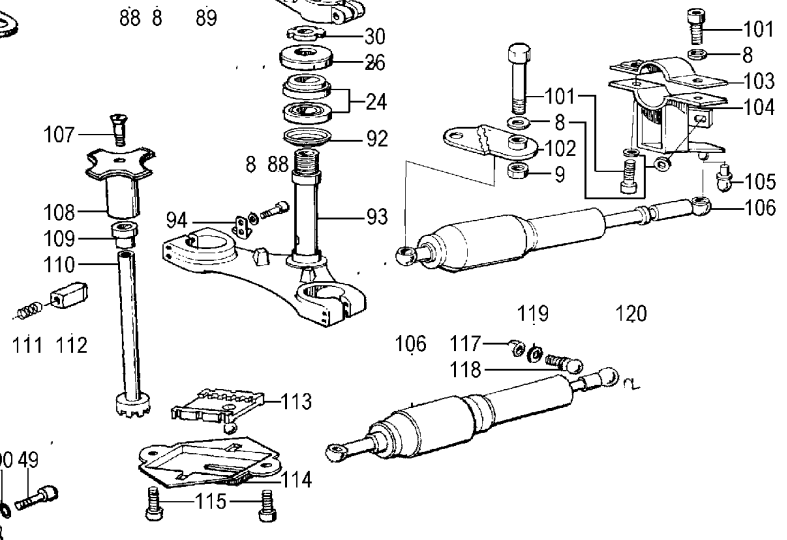

R100, 100RS/RT und R100/7