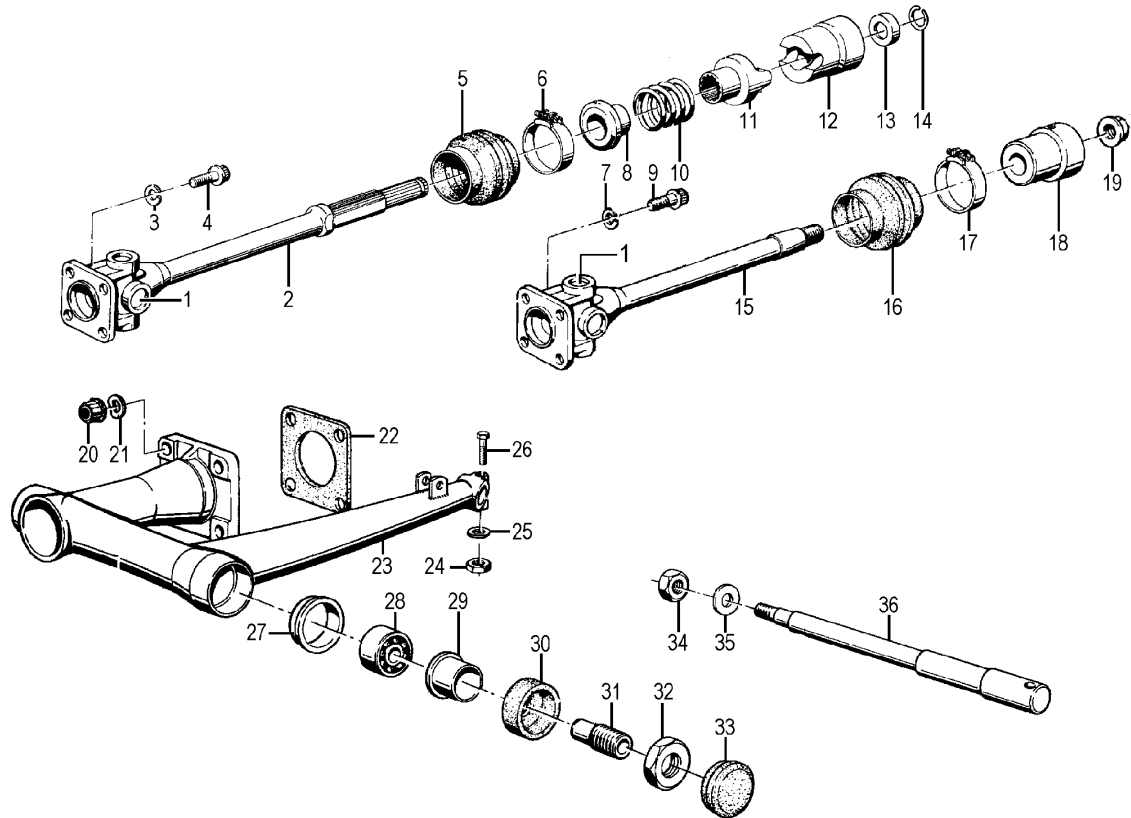

23b_130a	1238422	Needle bushing for shift lever / clutch lever for BMW R50/5-R100	10,00 €	11,90 €
23b_131	1338639	Shift lever bearing pin for BMW R65-R100GS from year of manufacture 04/1985	12,86 €	15,30 €
23b_18a	1355262	Gasket ring for neutral switch for BMW R60/6-R100	0,84 €	1,00 €
23b_24a	9963003	Gasket ring covering plate gear drive for R65GS-R80ST, years of manufacture 1980-1992	1,01 €	1,20 €

Group 26 Swingarm and drive shaft

<u>Picture-No.</u>	<u>Article-No.</u>	<u>Description</u>	<u>Net</u>	<u>Gross</u>
26_001a	99921	U-joint for BMW R51/2-R68, R50-R69S and R50/5-R100 (all models)	38,32 €	45,60 €
26_001b	3034	Repair of universal joint, labour and u-joint	76,64 €	91,20 €
26_002	235972	Drive shaft for BMW R50/5, R60/5 and R75/5, short wheel base, until year of manufacture 02/1972 Cone shape 1:7, Orig. BMW NEW PART	217,65 €	259,00 €
26_002	1232560	Drive shaft for BMW R50/5-R100, long wheel base, years of manufacture 02/197-09/1978 Cone shape 1:7, without bell, Orig. BMW NEW PART	424,37 €	505,00 €
26_002d	1237180	Drive shaft for BMW R60/7-R100 until year of manufacture 09/1980	365,00 €	434,35 €
26_002e	1237500	Drive shaft for BMW R45 and R65 until year of manufacture 09/1980	336,09 €	399,95 €
26_002e	1242112	Drive shaft for BMW R45/R65, R80/7-R100RT, from year of manufacture 09/1980 and for BMW G65GS, R80G/S, R80ST (NOT for Paralever !)	365,55 €	435,00 €
26_003	98432	Lock washer A 8, Form B zincked	0,08 €	0,10 €
26_004	30414	Drive shaft, twelve-sided bolt for BMW R50-R69S and R50/5-R100RT until year of manufacture 09/1980	1,09 €	1,30 €
26_004	1242297	Drive shaft, twelve-sided bolt for BMW R45, R65 and R80/7-R100RT from year of manufacture 09/1980	1,93 €	2,30 €
26_005	1230304	Rubber boot Gearbox-swingarm for BMW R50/5-R100 and R45, R65	10,29 €	12,25 €
26_005b	1452504	Rubber boot swing arm/rear drive for BMW-models from year of manufacture 09/1984 and for BMW R100 from year of manufacture 09/1986	16,22 €	19,30 €
26_006	1458197	Clamp for boot between swing arm and rear drive for Paralever from year of manufacture 09/1987, small (90mm)	7,31 €	8,70 €
26_006a	2335120	Clamp for boot between swing arm and rear drive for Paralever from year of manufacture 09/1987, big (132mm)	7,48 €	8,90 €
26_014	1237189	Lock ring drive shaft bell for BMW R45/R65, R65GS-R80G/S and R60/7-R100RT, (not for Paralever)	1,85 €	2,20 €
26_017	30297	Clamp gearbox boot for BMW R50/5-R100, R65GS, R80G/S and R80ST zincked, Ø=83mm, original BMW	2,77 €	3,30 €
26_017a	39813	Clamp gearbox boot for BMW R50/5-R100, R65GS, R80G/S and R80ST stainless steal, Ø=83mm, original BMW	7,48 €	8,90 €
26_018b	1230305	Drive shaft bell for BMW R50/5, R60/5 and R75/5, 1:6 cone	41,93 €	49,90 €
26_018b	1232558	Drive shaft bell for BMW R50/5-R100RT, until year of manufacture 09/1978, 1:7 cone	83,61 €	99,50 €
26_019	30084	Drive shaft nut, M16 with bund	7,31 €	8,70 €
26_020	37789	Cylinder base 12-point nut for cardan coupling	2,31 €	2,75 €
26_022	2311098	Gasket driveshaft for BMW R50/5-R100	1,51 €	1,80 €
26_026	98205	Screw M 8 x 35, hexagon with shaft e.g. for carburettor flansch for BMW R26/R27	0,25 €	0,30 €