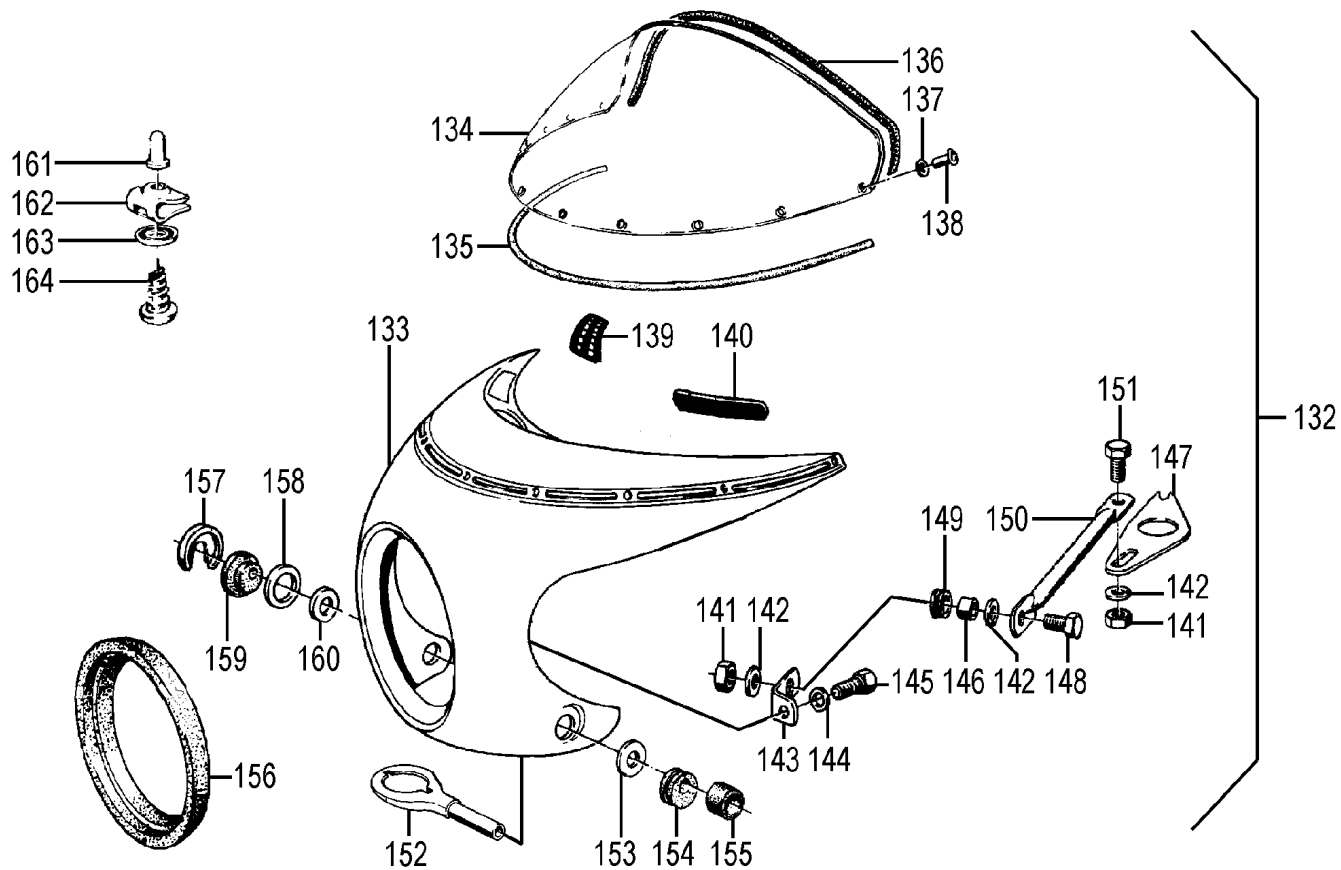

Group 46b Fairing