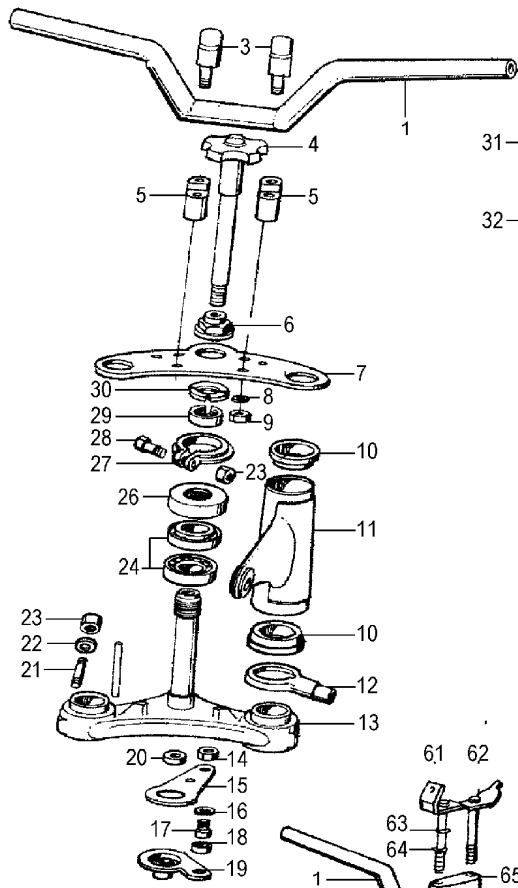

Group 31 Fork

1969-1976, 1977-1978er R60,75,80 und 80RT