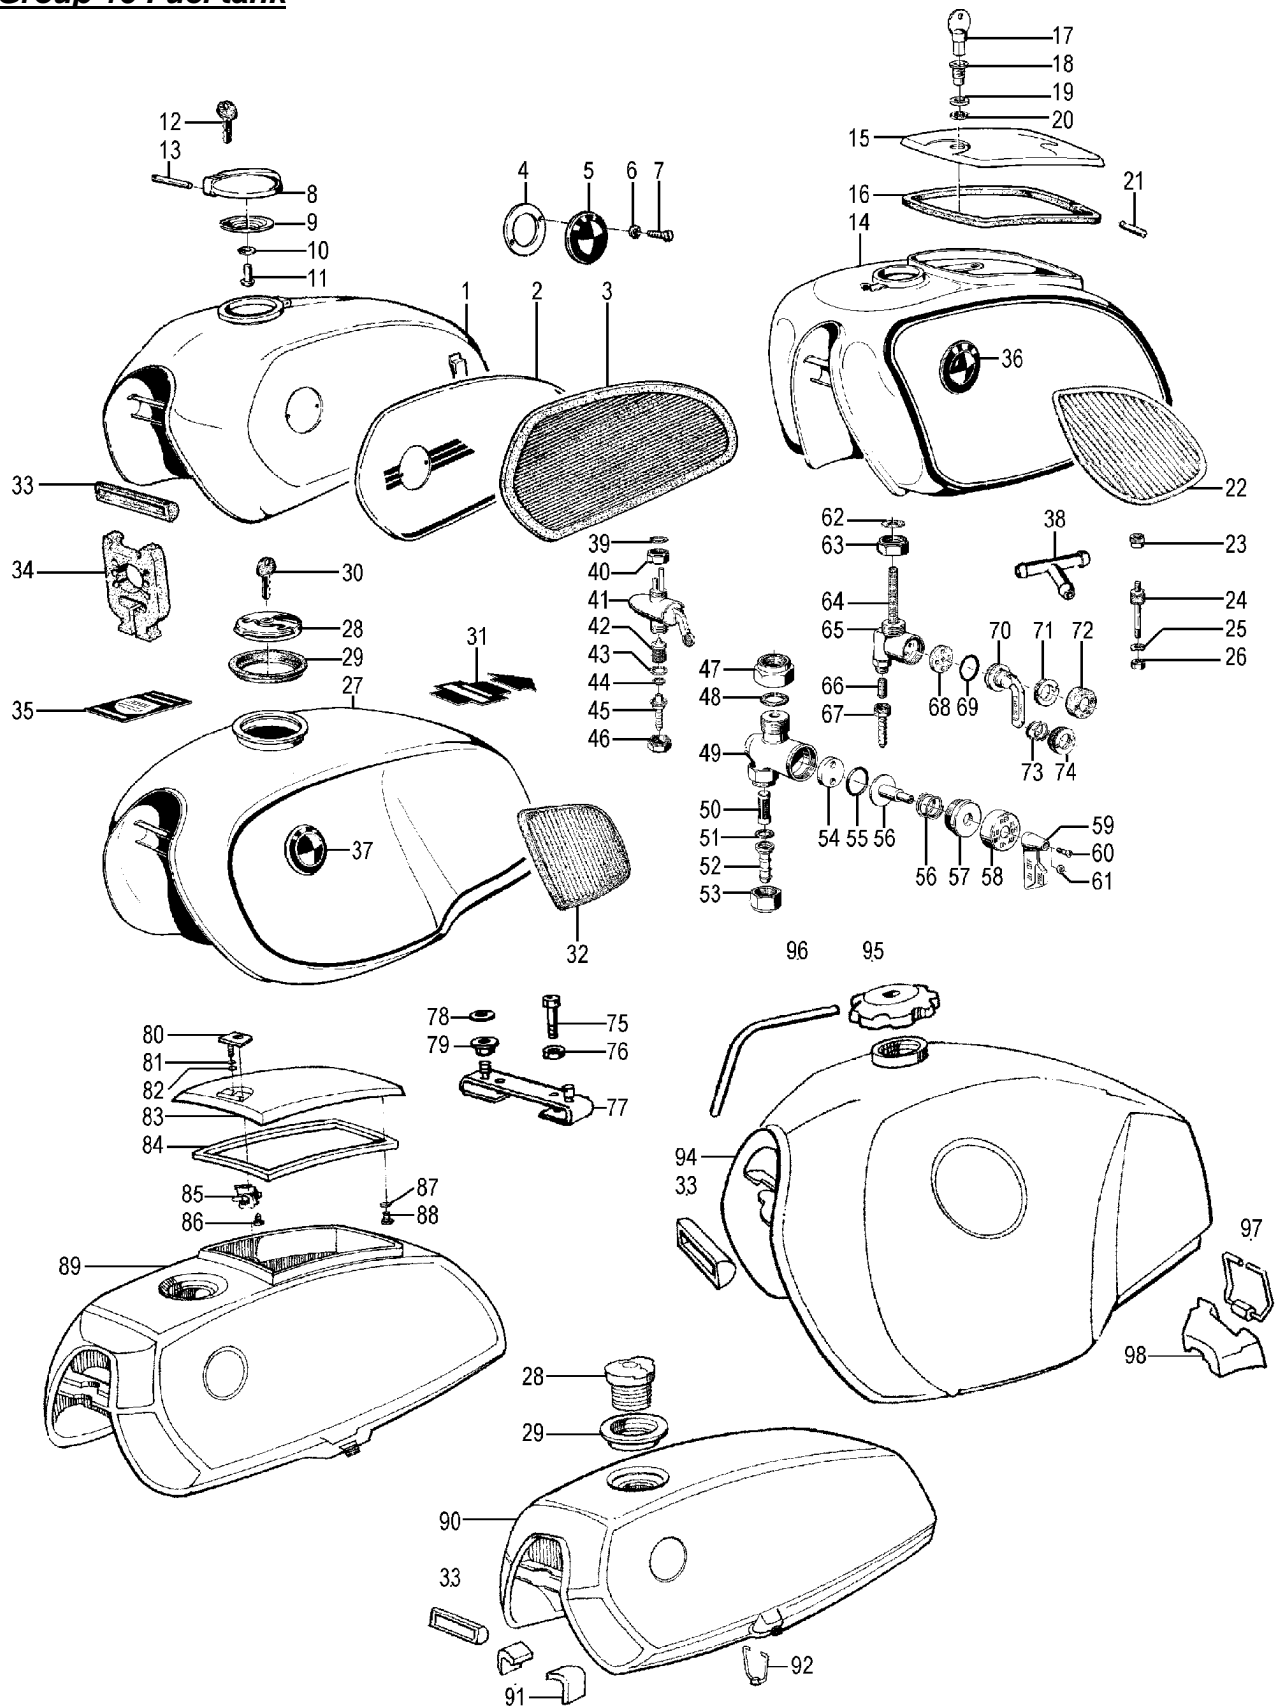

Group 16 Fuel tank

<u>Picture-No.</u>	<u>Article-No.</u>	<u>Description</u>	<u>Net</u>	<u>Gross</u>
16_00	1303017	Fuel hose quick-connector, Ø 7,5mm	7,52 €	8,95 €
16_00	1403017	Fuel hose quick-connector, Ø 9mm NOT for BMW-oldtimer-motorcycle	7,52 €	8,95 €
16_000	2307037	Sticker for tank, left side for BMW R80GS "800", black	13,40 €	15,95 €
16_000	99201	Fuel hose clamp with contact jaw omega style	1,51 €	1,80 €
16_000	99993	Fuel-filter with paper inlay, stick-in-hose, universal, transparent	2,35 €	2,80 €
16_000	99200	Fuel hose clamp with snail thread	1,01 €	1,20 €
16_000	2323569	"Sticker for BMW ""BOXER"" left side" silver	33,26 €	39,58 €