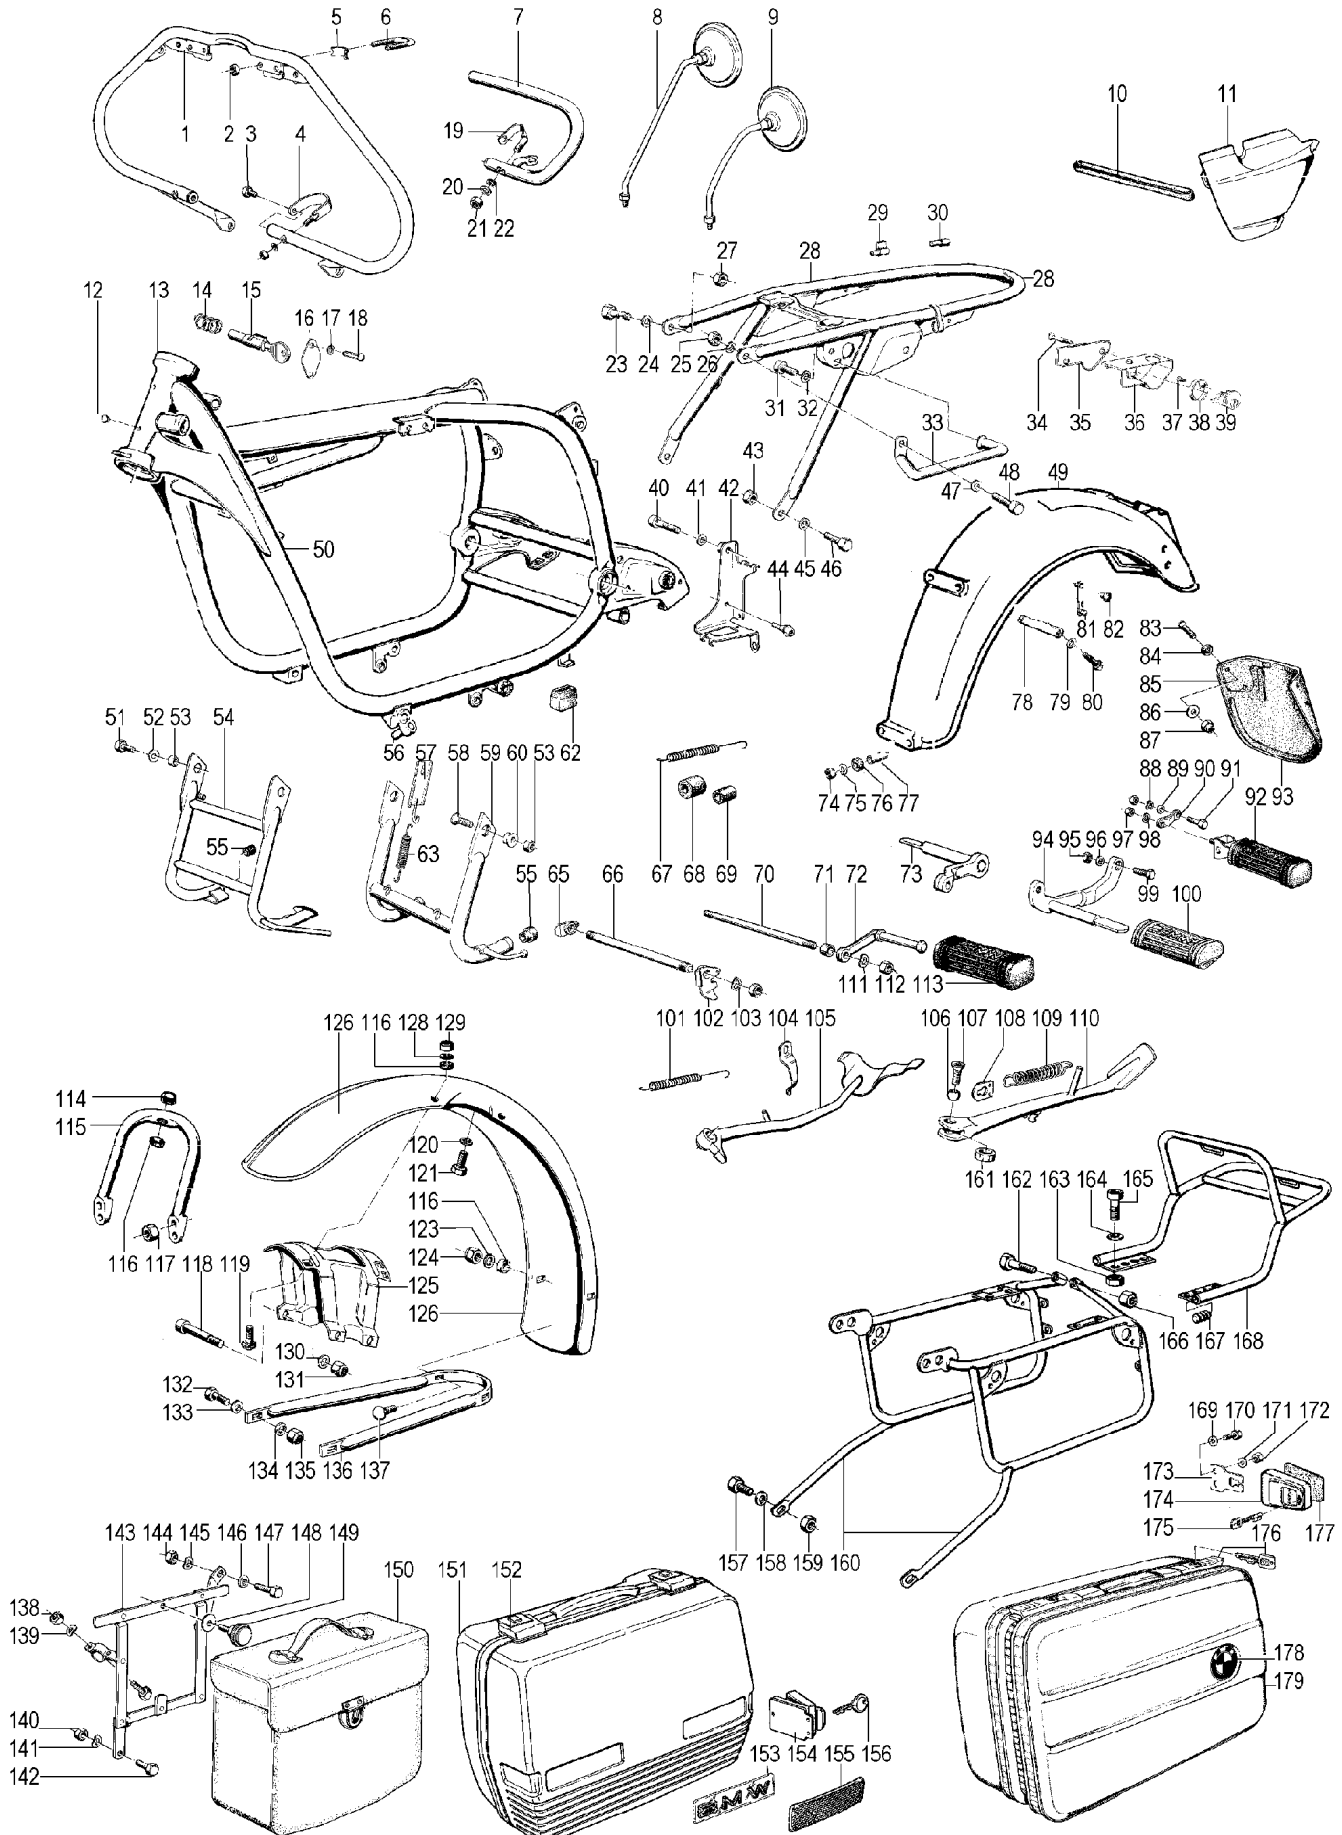

Group 46a Frame, fenders, baggage carrier

Picture-No. 46_000 **Article-No.** 1451237 **Description** Footrest bolt for BMW R65GS-R100PD from year of manufacture 11/1986, rear

Net 5,84 € **Gross** 6,95 €