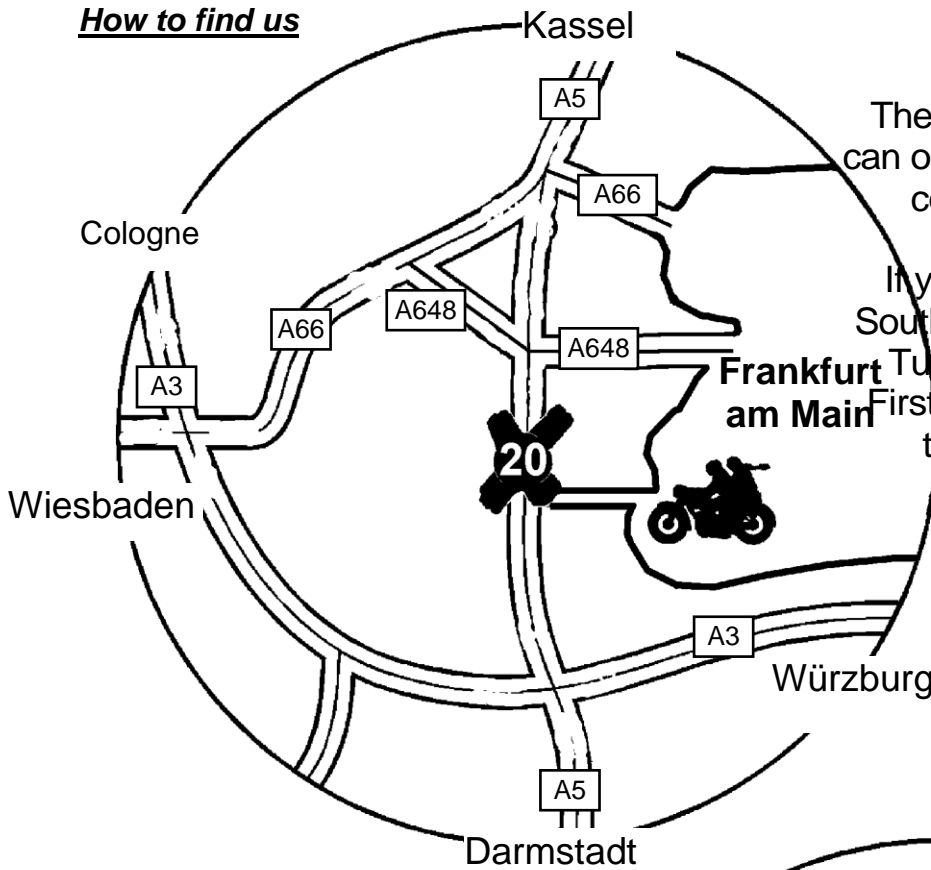

Attention!

The exit 20 – WESTHAFEN can only be used when you are coming from the North.

If you are coming from the South, you have to make a U - Turn at the WESTKREUZ
First direction WIESBADEN, then direction BASEL