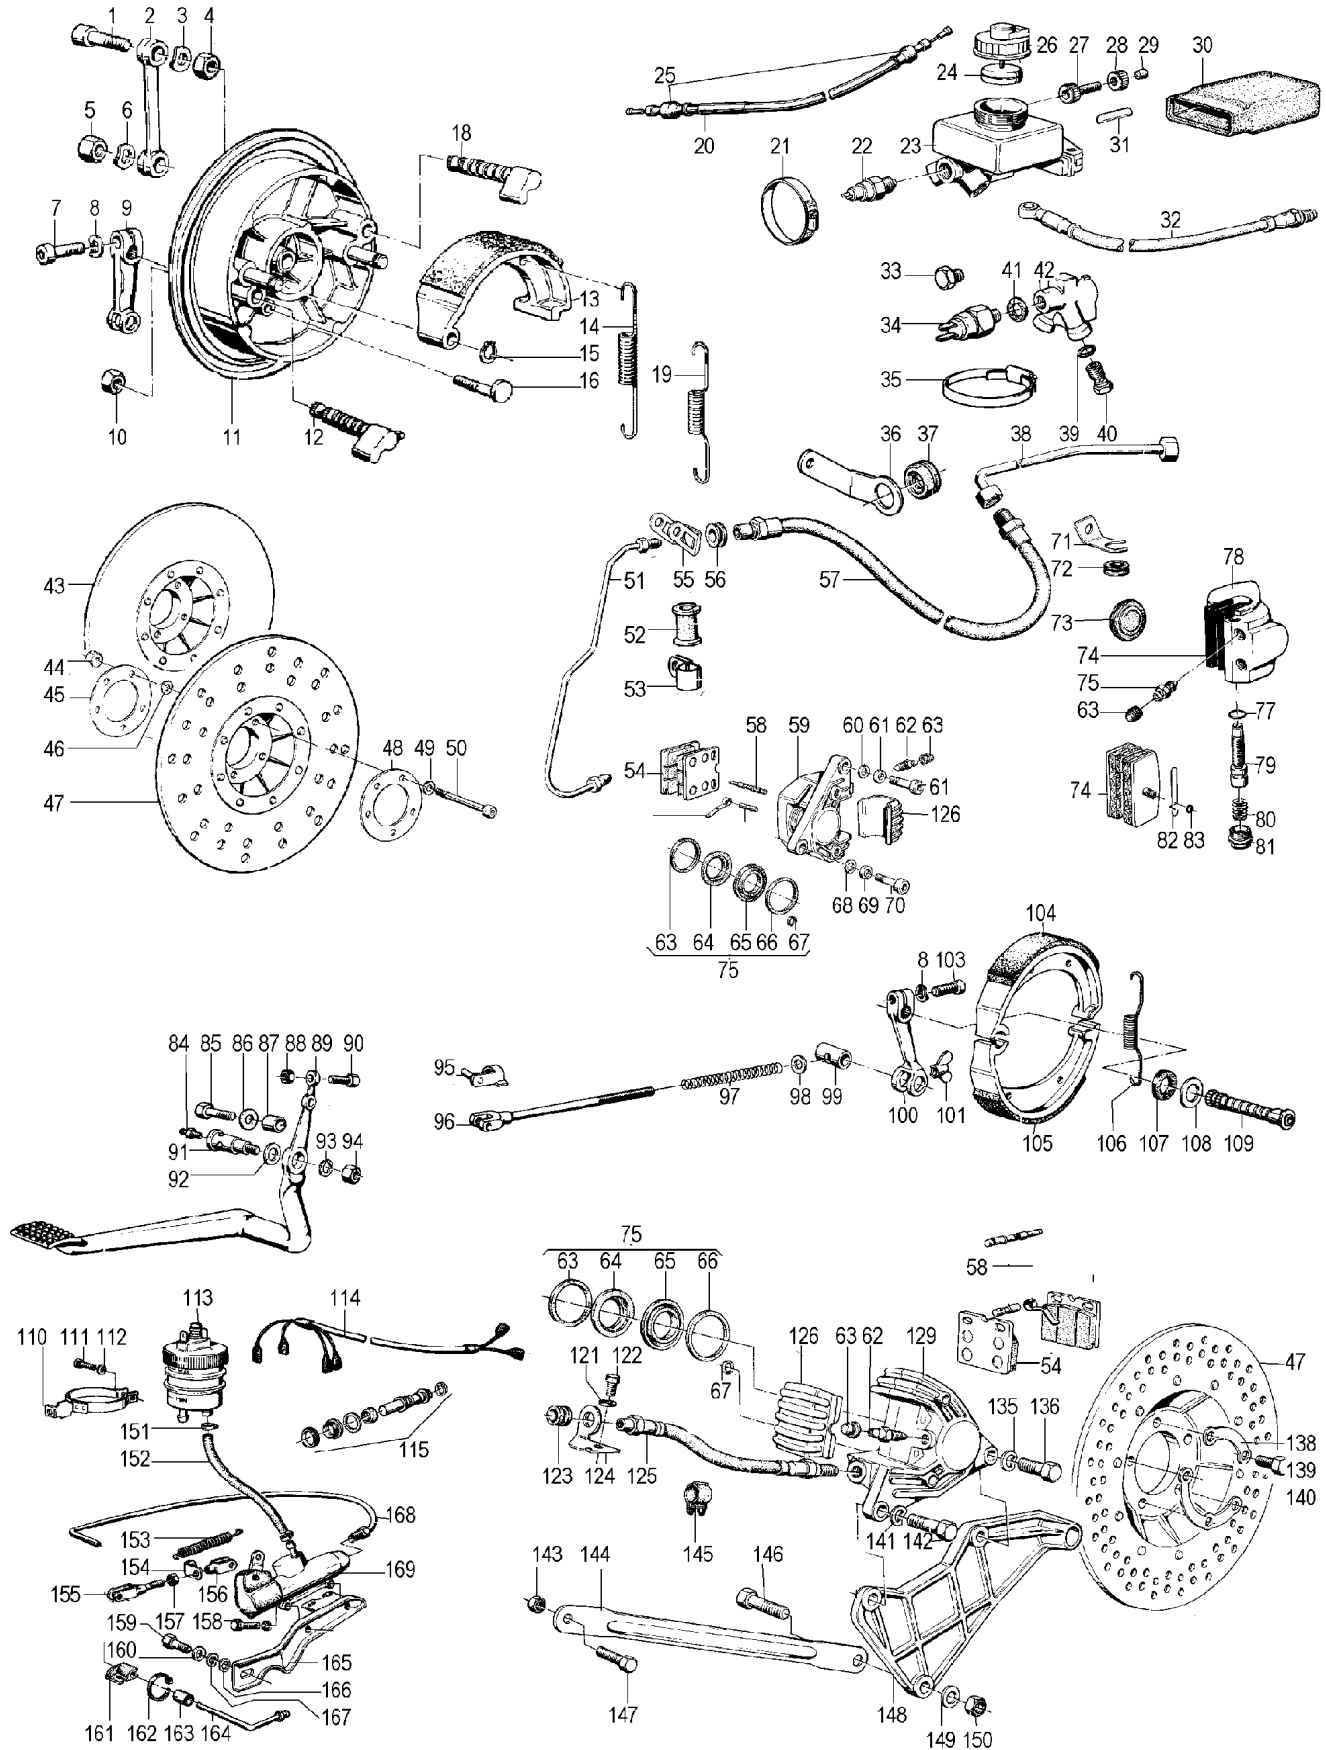

Group 34 Brake

<u>Picture-No.</u>	<u>Article-No.</u>	<u>Description</u>	<u>Net</u>	<u>Gross</u>
34_000	41563	Brake hose steel coated for BMW R100CS from year of manufacture 09/1980, front, upper Lucas, with expertise	41,93 €	49,90 €
34_000	1242759	Brake hose for BMW R100S, RS, RT, years of manufacture 1976-1984, rear 258mm	27,14 €	32,30 €