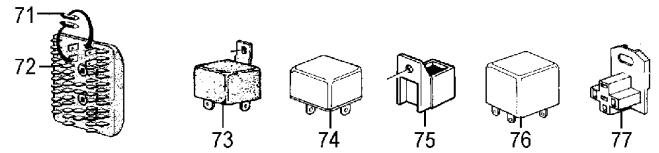

52_092	1238679	Cover air-intake fairing for BMW T- and RT-Models	1,85 €	2,20 €
52_999	2307313	Dual seat for BMW R80GS and R100GS until year of manufacture 1987, black original BMW	344,45 €	409,90 €

Group 61 Electric system