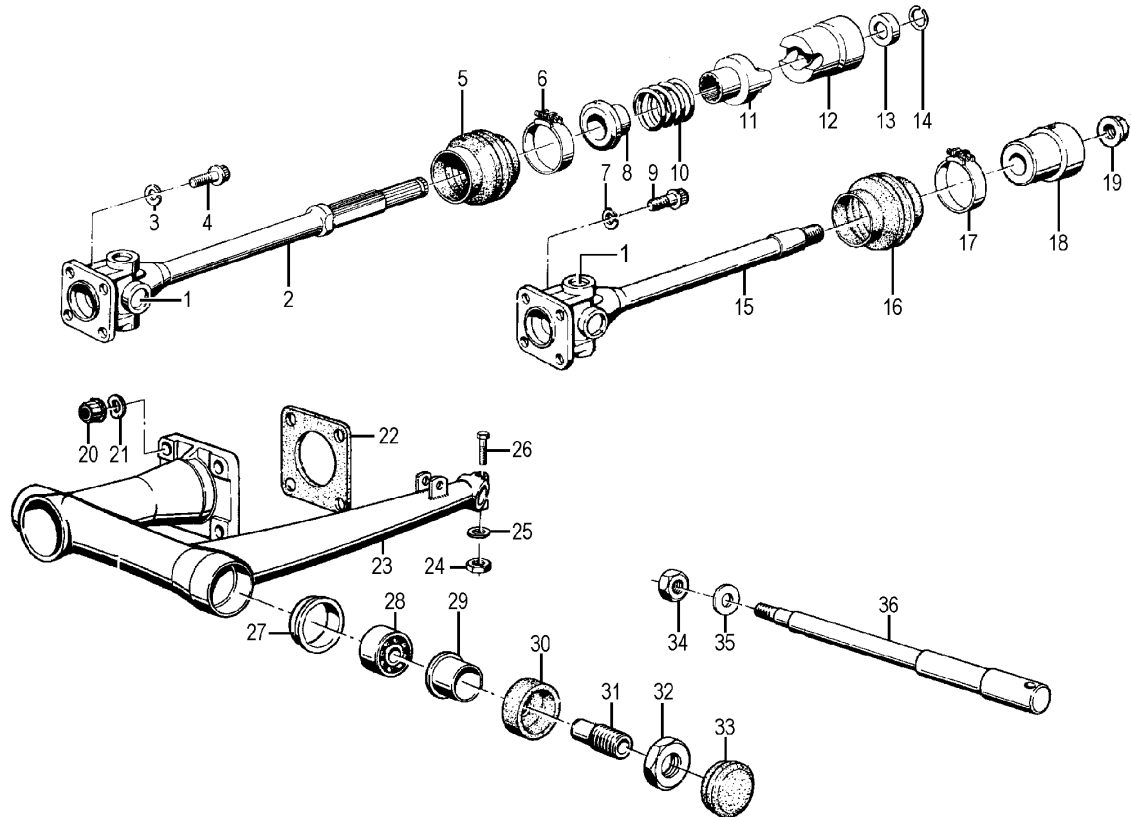

23b_131	1338639	Shift lever bearing pin for BMW R65-R100GS from year of manufacture 04/1985	12,86 €	15,30 €
23b_18a	1355262	Gasket ring for neutral switch for BMW R60/6-R100	0,84 €	1,00 €
23b_24a	9963003	Gasket ring covering plate gear drive for R65GS-R80ST, years of manufacture 1980-1992	1,01 €	1,20 €

Group 26 Swingarm and drive shaft

<u>Picture-No.</u>	<u>Article-No.</u>	<u>Description</u>	<u>Net</u>	<u>Gross</u>
26_001a	99921	U-joint for BMW R51/2-R68, R50-R69S and R50/5-R100 (all models)	38,32 €	45,60 €
26_001b	3034	Repair of universal joint, labour and u-joint	76,64 €	91,20 €
26_002	235972	Drive shaft for BMW R50/5, R60/5 and R75/5, short wheel base, until year of manufacture 02/1972 Cone shape 1:7, Orig. BMW NEW PART	217,65 €	259,00 €
26_002	1232560	Drive shaft for BMW R50/5-R100, long wheel base, years of manufacture 02/197-09/1978 Cone shape 1:7, without bell, Orig. BMW NEW PART	424,37 €	505,00 €
26_002d	1237180	Drive shaft for BMW R60/7-R100 until year of manufacture 09/1980	365,00 €	434,35 €
26_002e	1237500	Drive shaft for BMW R45 and R65 until year of manufacture 09/1980	336,09 €	399,95 €
26_002e	1242112	Drive shaft for BMW R45/R65, R80/7-R100RT, from year of manufacture 09/1980 and for BMW G65GS, R80G/S, R80ST (NOT for Paralever !)	365,55 €	435,00 €
26_003	98432	Lock washer A 8, Form B zincked	0,08 €	0,10 €
26_004	30414	Drive shaft, twelve-sided bolt for BMW R50-R69S and R50/5-R100RT until year of manufacture 09/1980	1,09 €	1,30 €
26_004	1242297	Drive shaft, twelve-sided bolt for BMW R45, R65 and R80/7-R100RT from year of manufacture 09/1980	1,93 €	2,30 €
26_005	1230304	Rubber boot Gearbox-swingarm for BMW R50/5-R100 and R45, R65	10,29 €	12,25 €
26_005b	1452504	Rubber boot swing arm/rear drive for BMW-models from year of manufacture 09/1984 and for BMW R100 from year of manufacture 09/1986	16,22 €	19,30 €
26_006	1458197	Clamp for boot between swing arm and rear drive for Paralever from year of manufacture 09/1987, small (90mm)	7,31 €	8,70 €
26_006a	2335120	Clamp for boot between swing arm and rear drive for Paralever from year of manufacture 09/1987, big (132mm)	7,48 €	8,90 €
26_014	1237189	Lock ring drive shaft bell for BMW R45/R65, R65GS-R80G/S and R60/7-R100RT, (not for Paralever)	1,85 €	2,20 €
26_017	30297	Clamp gearbox boot for BMW R50/5-R100, R65GS, R80G/S and R80ST zincked, Ø=83mm, original BMW	2,77 €	3,30 €
26_017a	39813	Clamp gearbox boot for BMW R50/5-R100, R65GS, R80G/S and R80ST stainless steal, Ø=83mm, original BMW	7,48 €	8,90 €
26_018b	1230305	Drive shaft bell for BMW R50/5, R60/5 and R75/5, 1:6 cone	41,93 €	49,90 €
26_018b	1232558	Drive shaft bell for BMW R50/5-R100RT, until year of manufacture 09/1978, 1:7 cone	83,61 €	99,50 €
26_019	30084	Drive shaft nut, M16 with bund	7,31 €	8,70 €
26_020	37789	Cylinder base 12-point nut for cardan coupling	2,31 €	2,75 €
26_022	2311098	Gasket driveshaft for BMW R50/5-R100	1,51 €	1,80 €
26_026	98205	Screw M 8 x 35, hexagon with shaft e.g. for carburettor flansch for BMW R26/R27	0,25 €	0,30 €
26_027	39812	Grease stop washer swingarm for BMW R26, R27 and R50-R100, rear	4,79 €	5,70 €