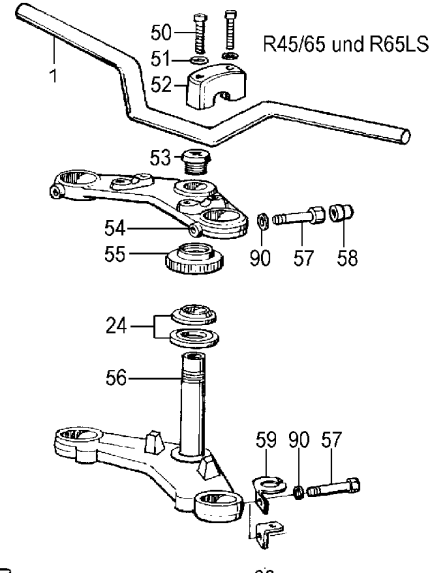

Group 31 Fork

1969-1976, 1977-1978er R60,75,80 und 80RT