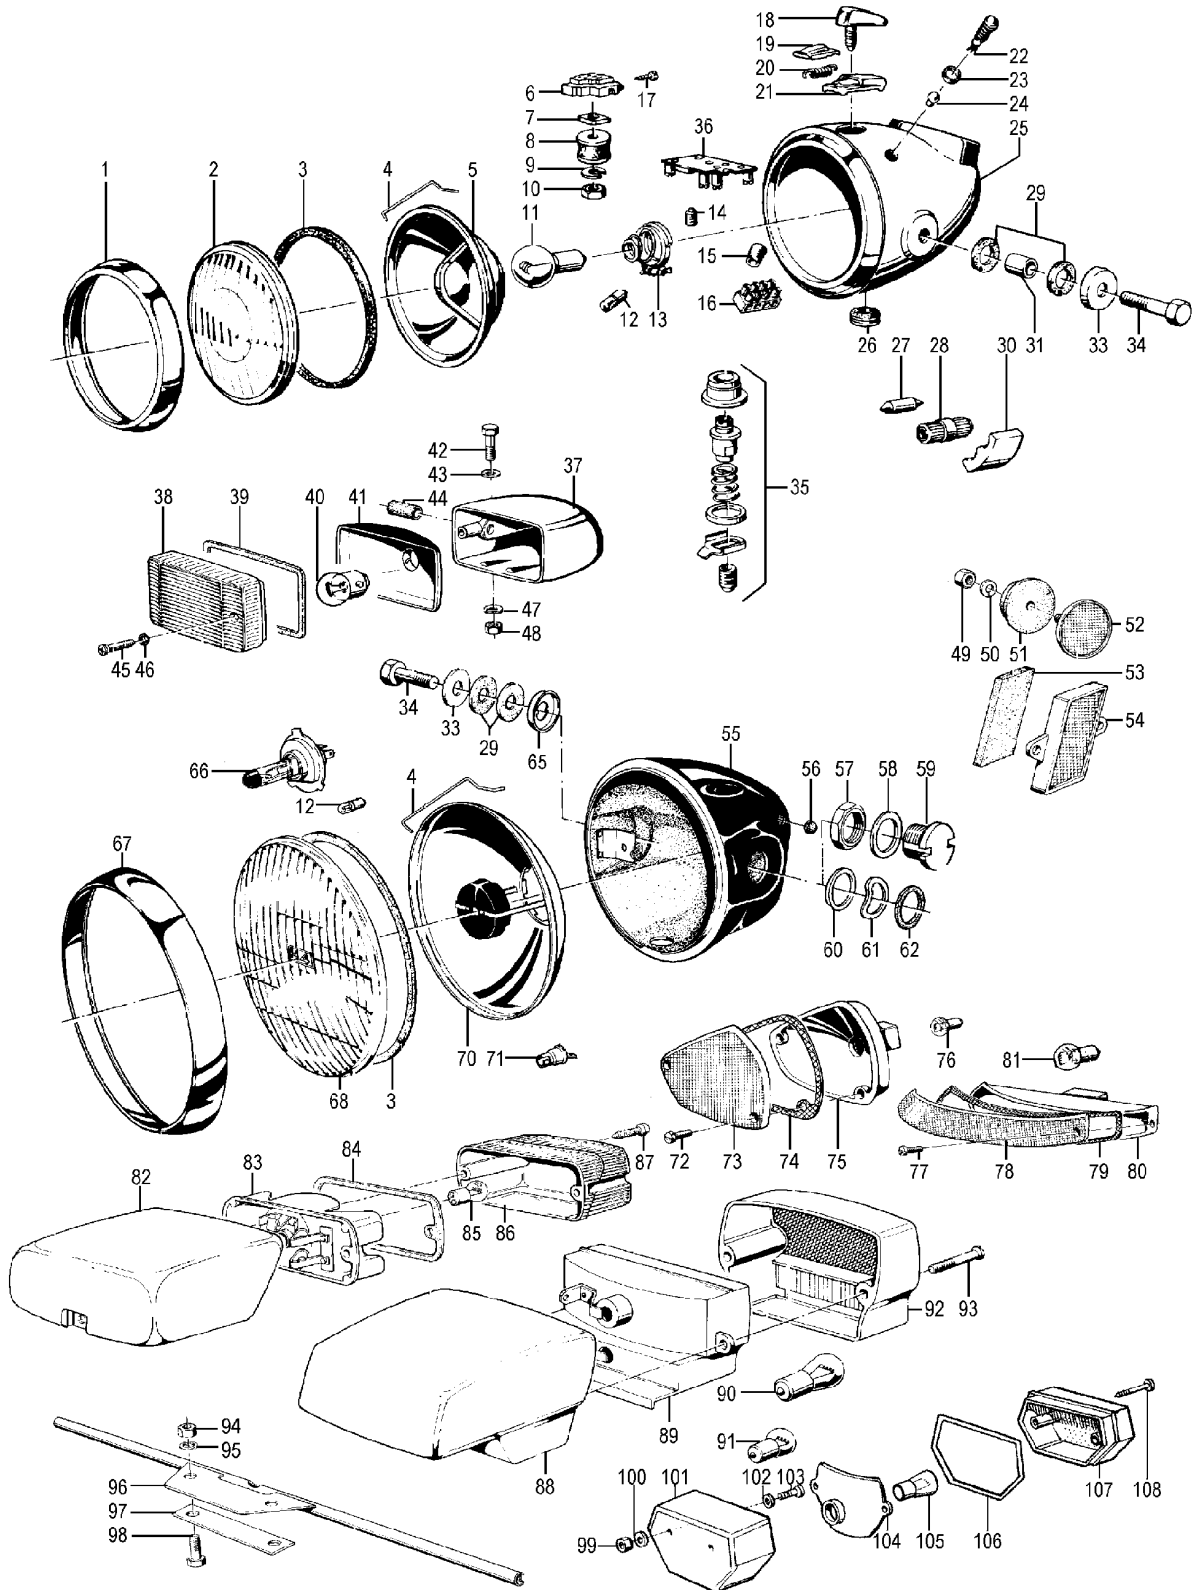

Group 63 Light

<u>Picture-No.</u>	<u>Article-No.</u>	<u>Description</u>	<u>Net</u>	<u>Gross</u>
63_0	270060	Isolating tube, 6mm price per meter	0,77 €	0,92 €
63_00	1052	Headlight guard for BMW R24-R75/5 chromed	16,72 €	19,90 €
63_000	2315655	Indicator light holder for BMW R80GS-R100PD, rear	7,98 €	9,50 €
63_000	9907988	Headlight screw for BMW R65GS-R100GS/PD	0,42 €	0,50 €
63_000	1244147	Headlight gasket ring for BMW R65GS-R100GS	6,68 €	7,95 €
63_000	1244024	Headlight carrier R65GS-R100GS	9,69 €	11,53 €
63_000	1244023	Headlight ring for BMW R65GS-R100GS	16,50 €	19,64 €
63_000	98682	Isolating tube (shrink-to-fit), 12mm price per meter	1,23 €	1,46 €
63_000	54159	Bar end indicator with 6V bulb and cable aluminium polished	24,54 €	29,20 €
63_000	98681	Isolating tube (shrink-to-fit), 10mm price per meter	1,07 €	1,27 €