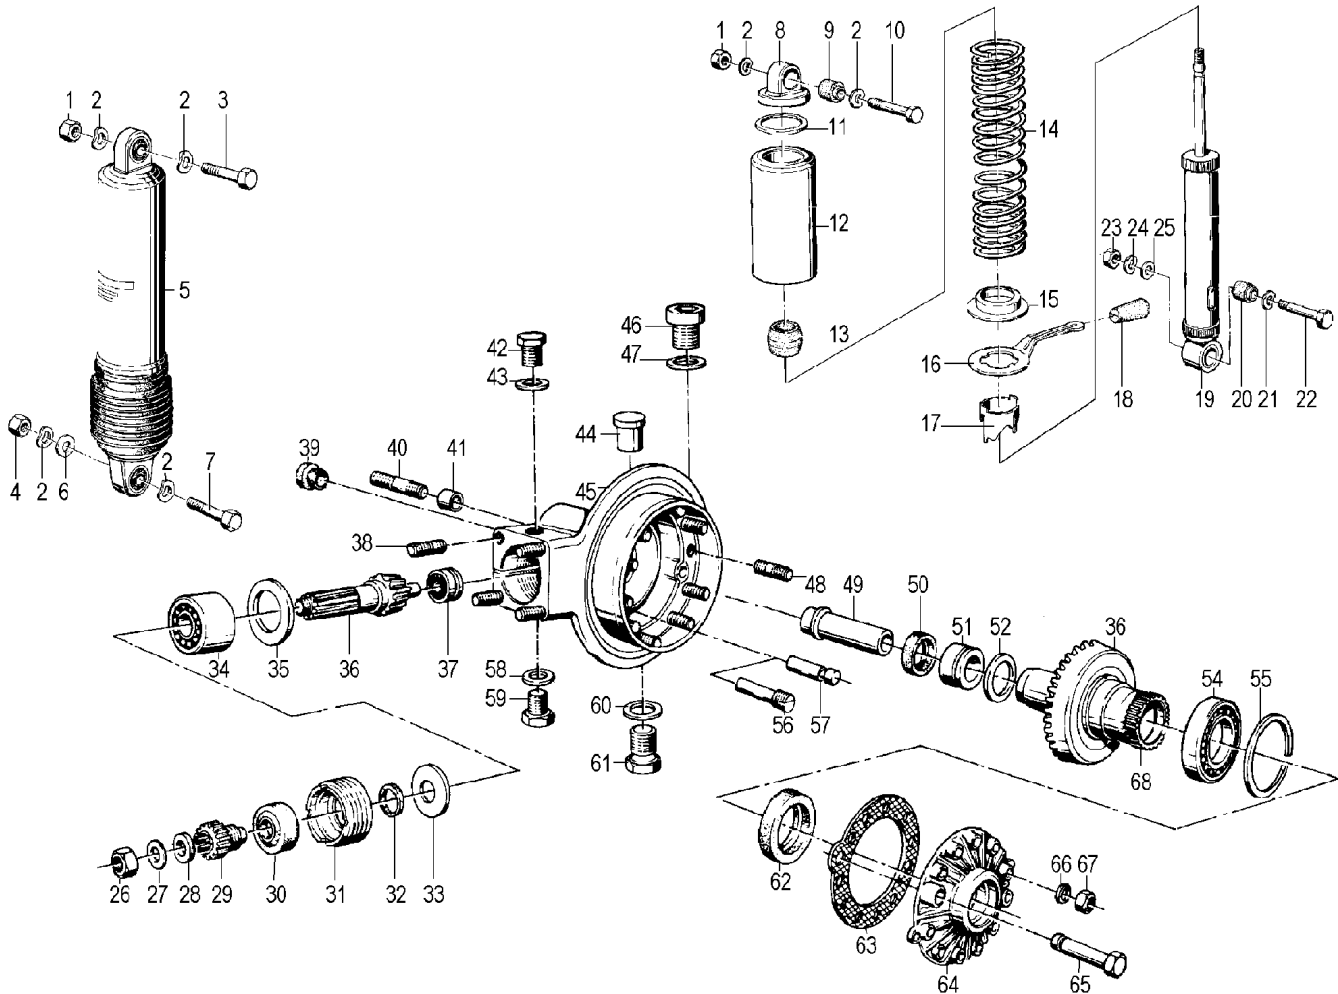

32_103ml	1458090	Throttle cable for BMW R80R, R80GS and R100GS, left side, from year of manufacture 09/1990	14,20 €	16,90 €
32_103n	1458091	Throttle cable for BMW R80R, R80GS and R100GS, right side, from year of manufacture 09/1990	18,32 €	21,80 €
32_103o	2311827	Throttle cable for BMW R100R and R100GS, left side, from year of manufacture 1988	18,99 €	22,60 €
32_104	60178	Nut brake cable adjuster for BMW R50-R69S and R50/5-R60/6 drum brake, front	2,69 €	3,20 €
32_105	1117638	Rubber boot clutch/brake cable for BMW R50/5-R100	4,87 €	5,80 €
32_106	30039	Clutch cable grommet for BMW R50/5 and up, long	3,95 €	4,70 €
32_106	1230038	Grommet brake- and clutch cable for BMW R50/5-R100R	5,46 €	6,50 €
32_108	33254	Grommet clutch cable guide for BMW R60/6-R100	1,60 €	1,90 €
32_999	2324962	Clutch cable for BMW R1100RS from year of manufacture 1992	29,33 €	34,90 €
32_999	25600	Throttle control unit "Sport", radial, 1 cable, 46mm stroke aluminum	77,48 €	92,20 €
32_999	2311754	Cable holder R80R-R100PD, 09/90->	3,44 €	4,09 €

Group 33 Rear axle

<u>Picture-No.</u>	<u>Article-No.</u>	<u>Description</u>	<u>Net</u>	<u>Gross</u>
33_000	2310904	Swingarm bolt for rear drive for BMW models from year of manufacture 1987, right side	10,99 €	13,08 €
33_000	2311091	Needle bearing for rear drive for BMW models from year of manufacture 1987	53,11 €	63,20 €
33_000	1458097	Cover cap for swingarm / rear drive for BMW R80GS and R100GS from 1987	1,64 €	1,95 €
33_000	2312459	Suspension unit for BMW R80 and R100R, Mystic from year of manufacture 1992 Original BMW	516,81 €	615,00 €
33_000	6000002	Gasket set rear drive (No.A06), for BMW R50/5-R100 until year of manufacture Sep 1980	31,43 €	37,40 €
33_000	2310890	Swingarm bolt for rear drive for BMW models from year of manufacture 1987, left side	16,62 €	19,78 €
33_000	1450095	Thrust ring pinion wheel, Paralever for BMW Models from year of manufacture 1987	4,41 €	5,25 €
33_000	1451182	O-ring rear drive cover for BMW R80GS and R100GS until year of manufacture 1987	3,78 €	4,50 €
33_000	19209	Oil control plug for BMW R45-R100, M8 x 1, for finned rear drive	0,97 €	1,15 €
33_000	2301743	Suspension unit for BMW R65GS until 1992 and R80G/S, ST until 1986 original BMW	327,65 €	389,90 €
33_000	1457605	Gasket ring for brake key for BMW R80-R100 from Sep 1989 rear	0,28 €	0,33 €
33_000	1452127	Suspension unit for BMW R65-R80RT, years of manufacture 1985-1995 Original BMW	344,45 €	409,90 €