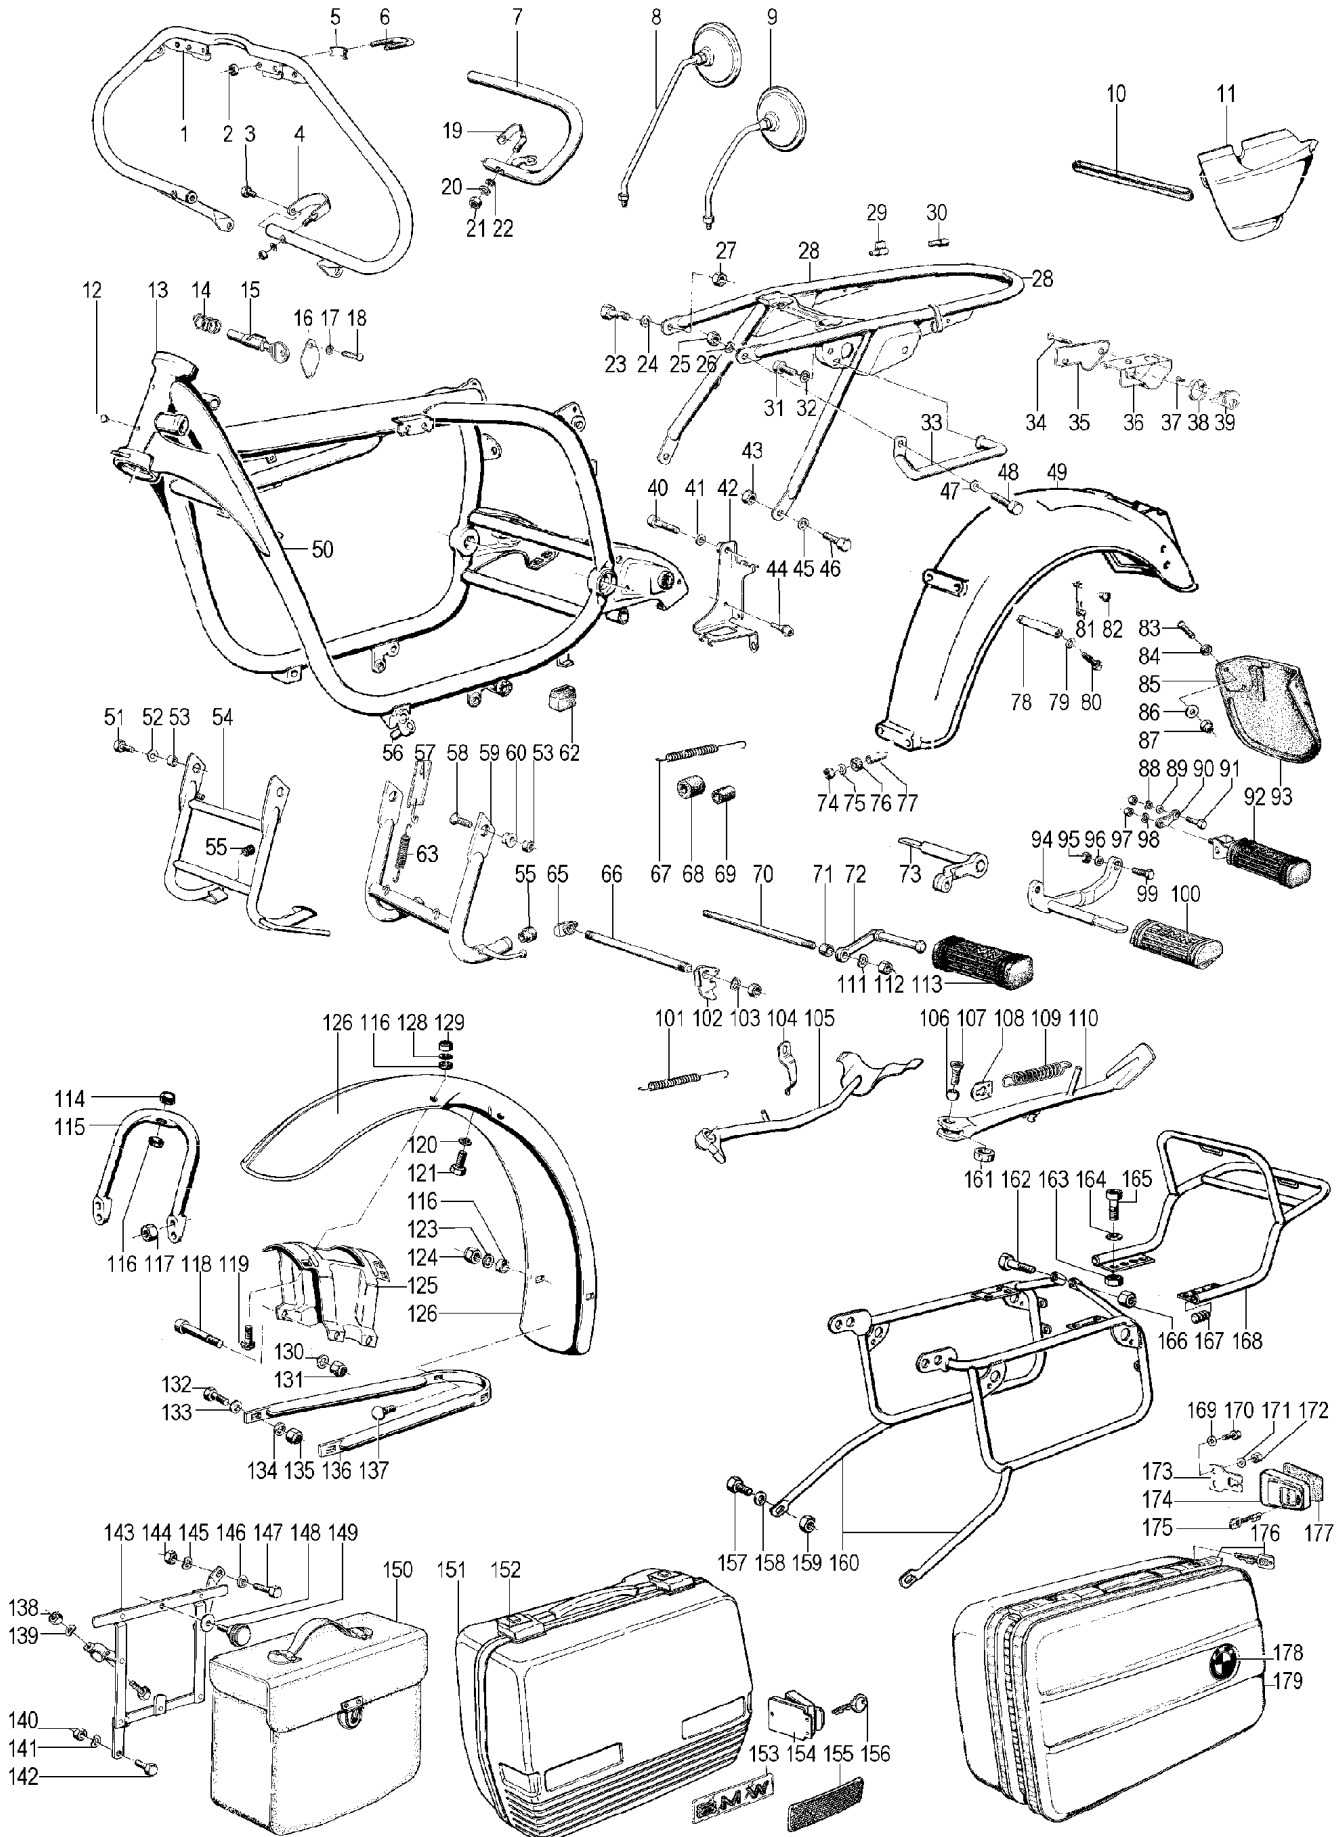

**Group 46a Frame, fenders, baggage carrier**

**Picture-No.** 46\_000 **Article-No.** 1451237 **Description** Footrest bolt for BMW R65GS-R100PD from year of manufacture 11/1986, rear

**Net** 5,84 € **Gross** 6,95 €