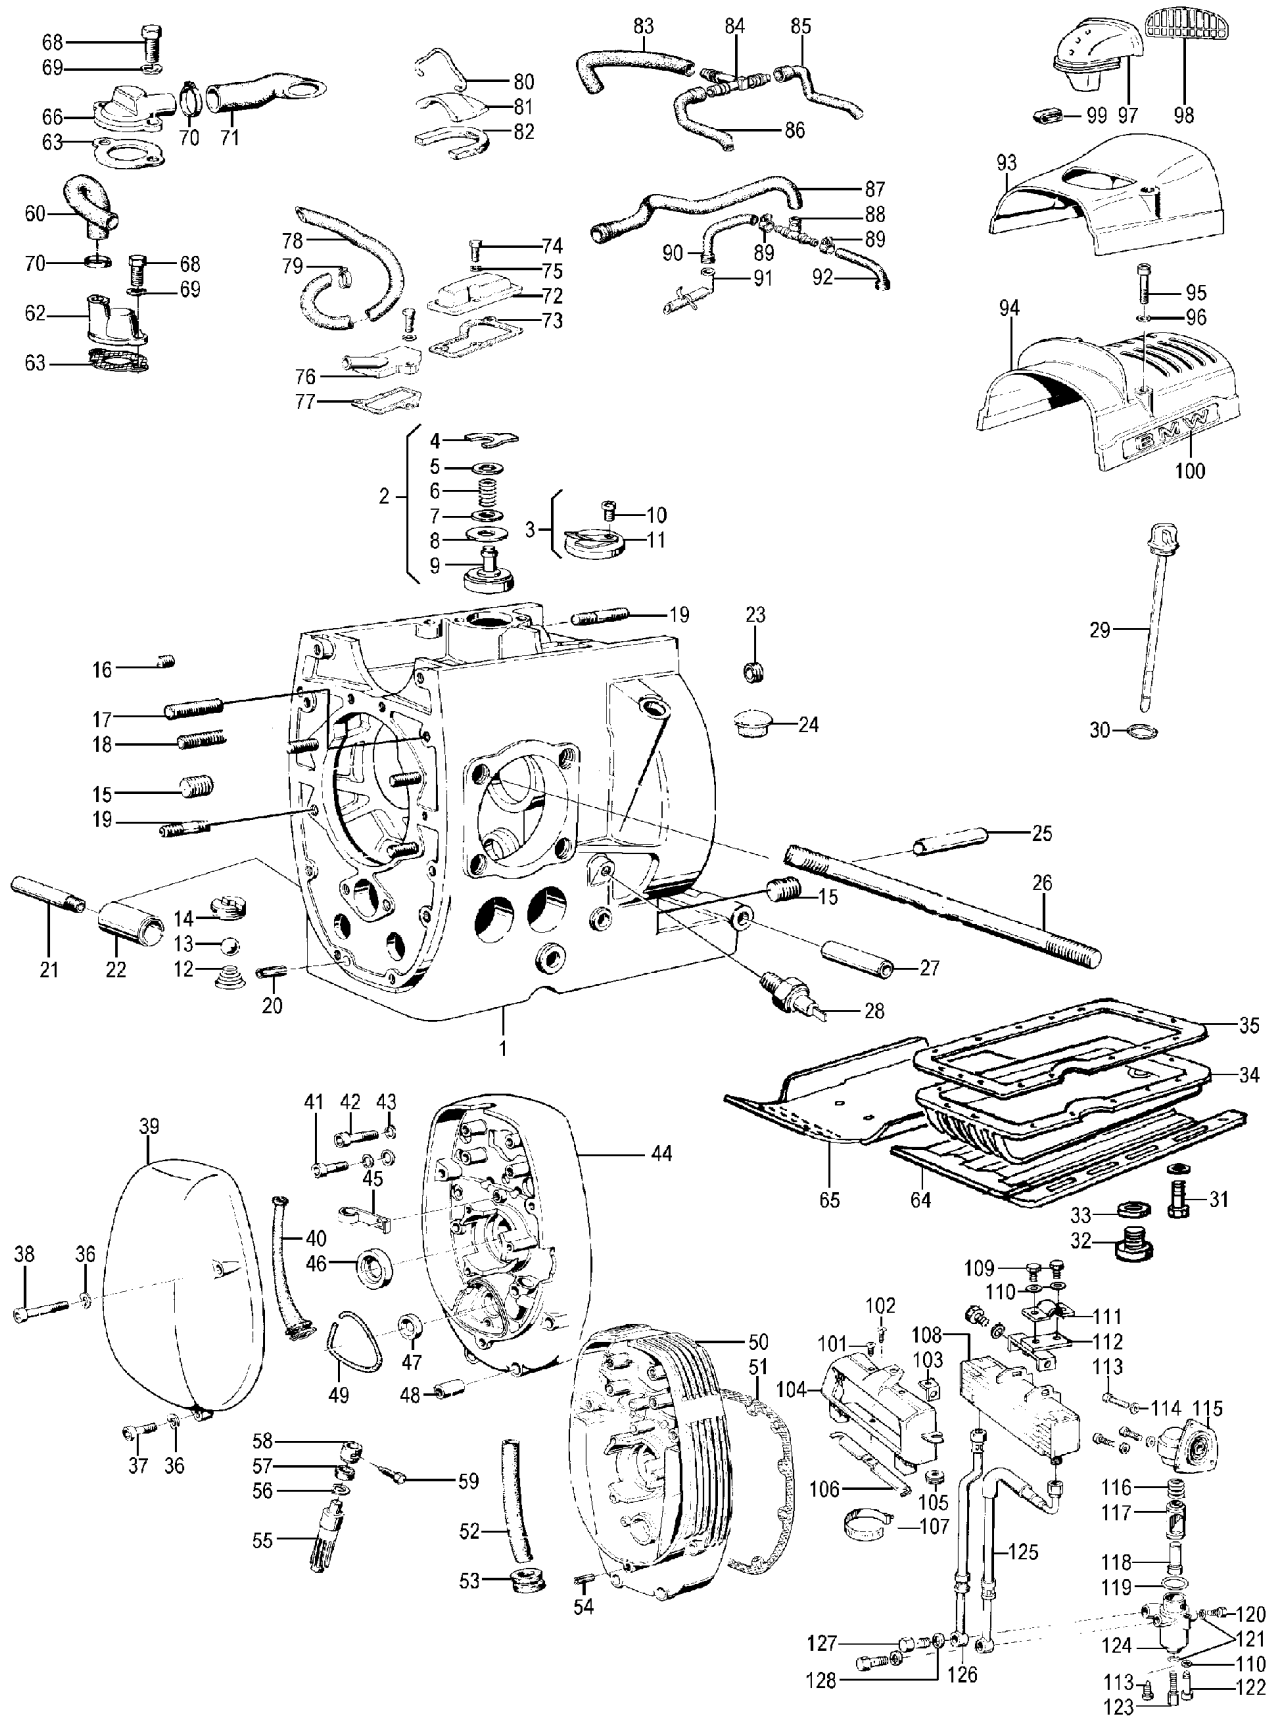

Group 11b Engine

<u>Picture-No.</u>	<u>Article-No.</u>	<u>Description</u>	<u>Net</u>	<u>Gross</u>
11b_	1335870	Engine breather tube for BMW R45 and R65 until year of manufacture 09/1984 old housing form	18,07 €	21,50 €
11b_000	024570	Sealing compound (Elastic gasket grease), 40ml Hylomar M	4,96 €	5,90 €
11b_003	1335712	Engine breather for BMW R50/5-R100, new version	29,41 €	35,00 €
11b_011	35711	Diaphragm engine breather from BMW R50/5 and up	1,85 €	2,20 €