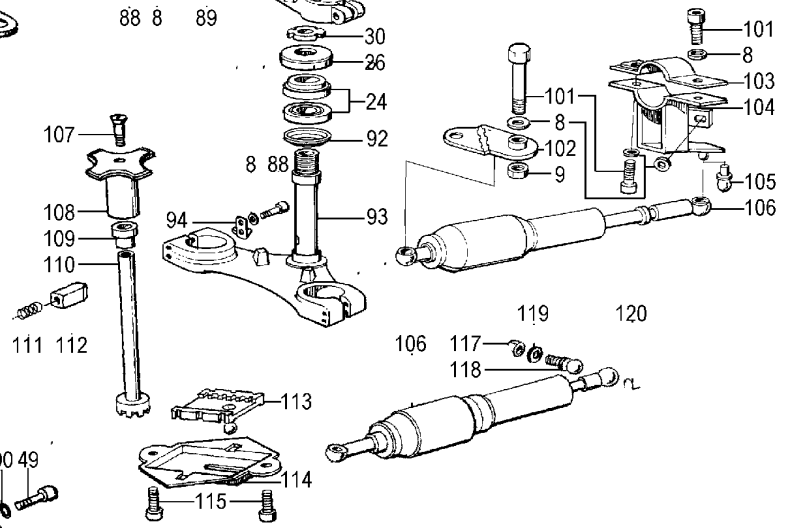

R100, 100RS/RT und R100/7