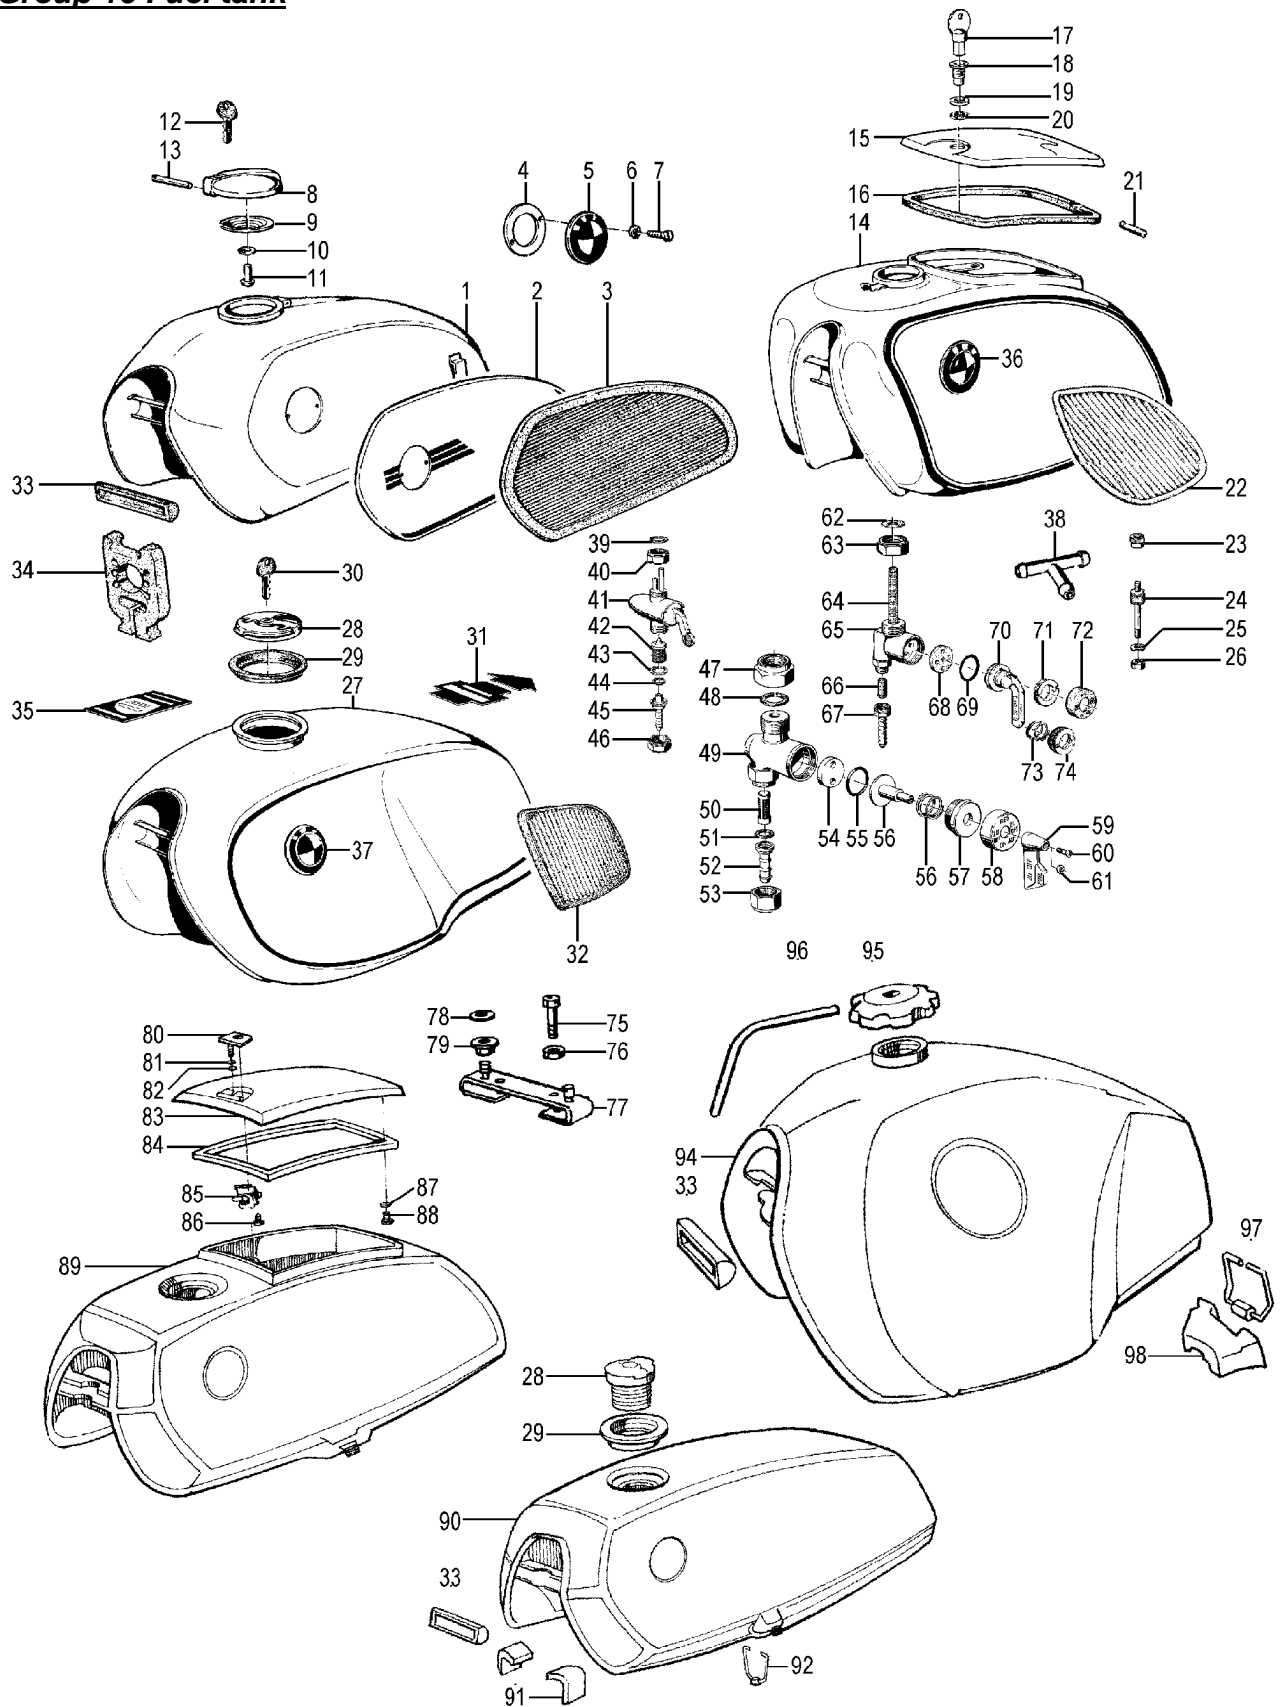

Group 16 Fuel tank

<u>Picture-No.</u>	<u>Article-No.</u>	<u>Description</u>	<u>Net</u>	<u>Gross</u>
16_00	1303017	Fuel hose quick-connector, Ø 7,5mm	7,52 €	8,95 €
16_00	1403017	Fuel hose quick-connector, Ø 9mm NOT for BMW-oldtimer-motorcycle	7,52 €	8,95 €
16_000	2307037	Sticker for tank, left side for BMW R80GS "800", black	13,40 €	15,95 €
16_000	99201	Fuel hose clamp with contact jaw omega style	1,51 €	1,80 €
16_000	99993	Fuel-filter with paper inlay, stick-in-hose, universal, transparent	2,35 €	2,80 €
16_000	99200	Fuel hose clamp with snail threath	1,01 €	1,20 €
16_000	2323569	"Sticker for BMW ""BOXER"" left side" silver	33,26 €	39,58 €