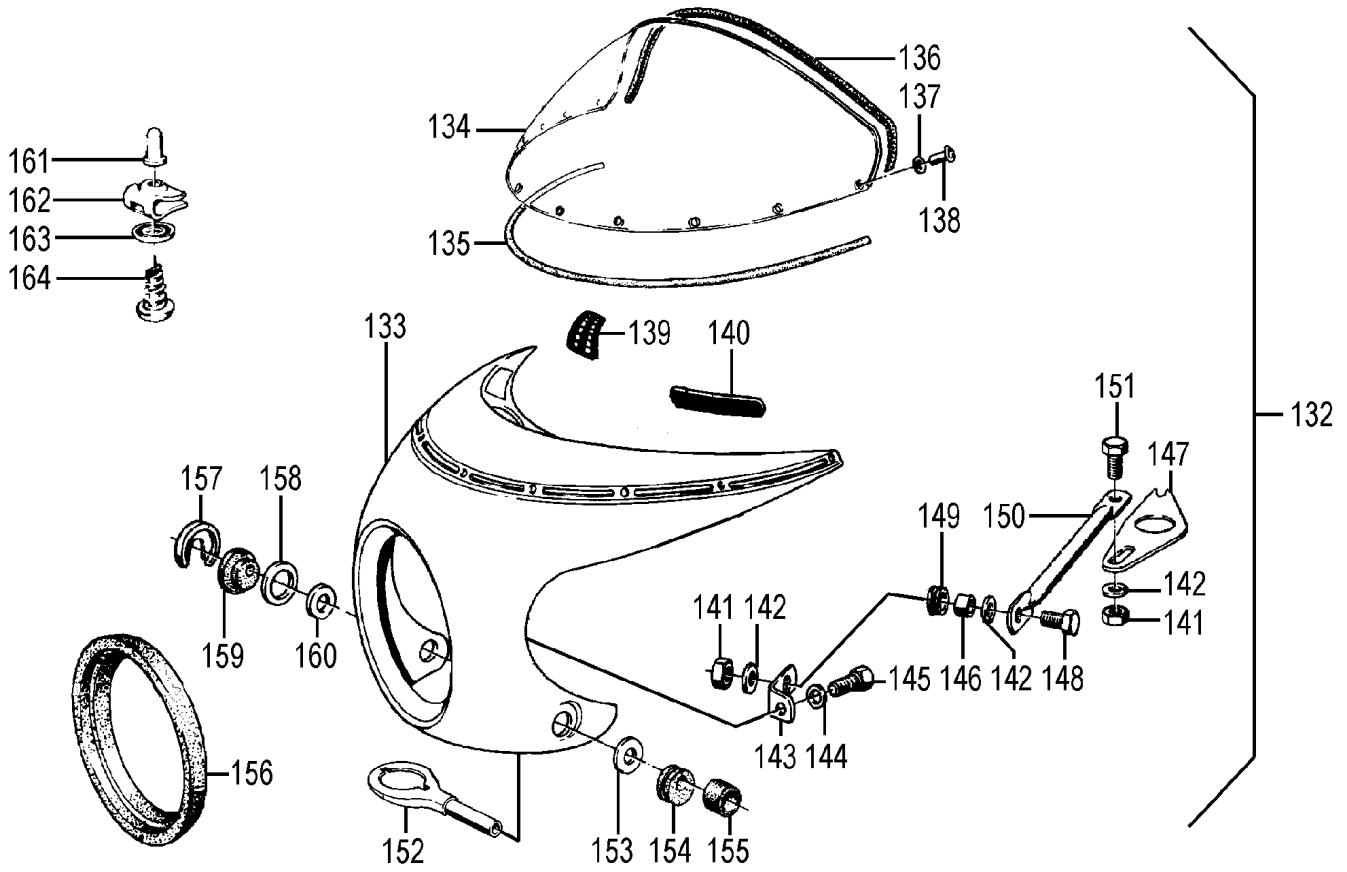

Group 46b Fairing