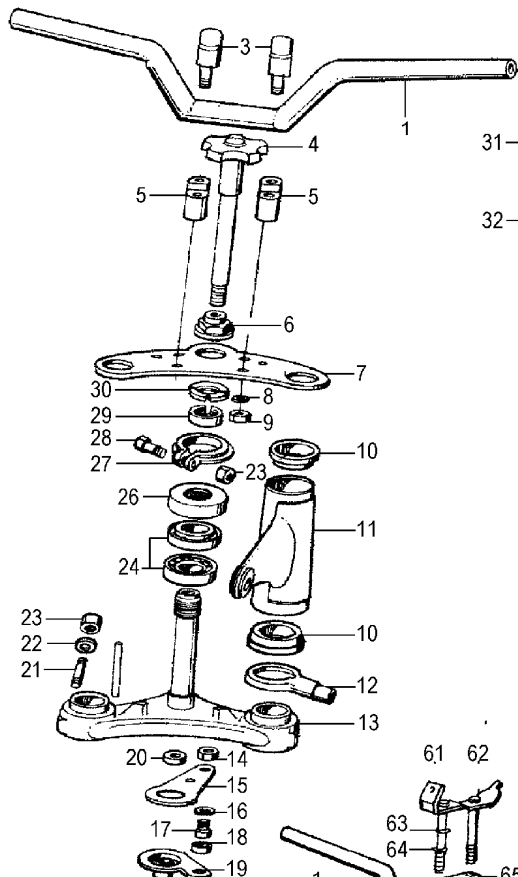

Group 31 Fork

1969-1976, 1977-1978er R60,75,80 und 80RT