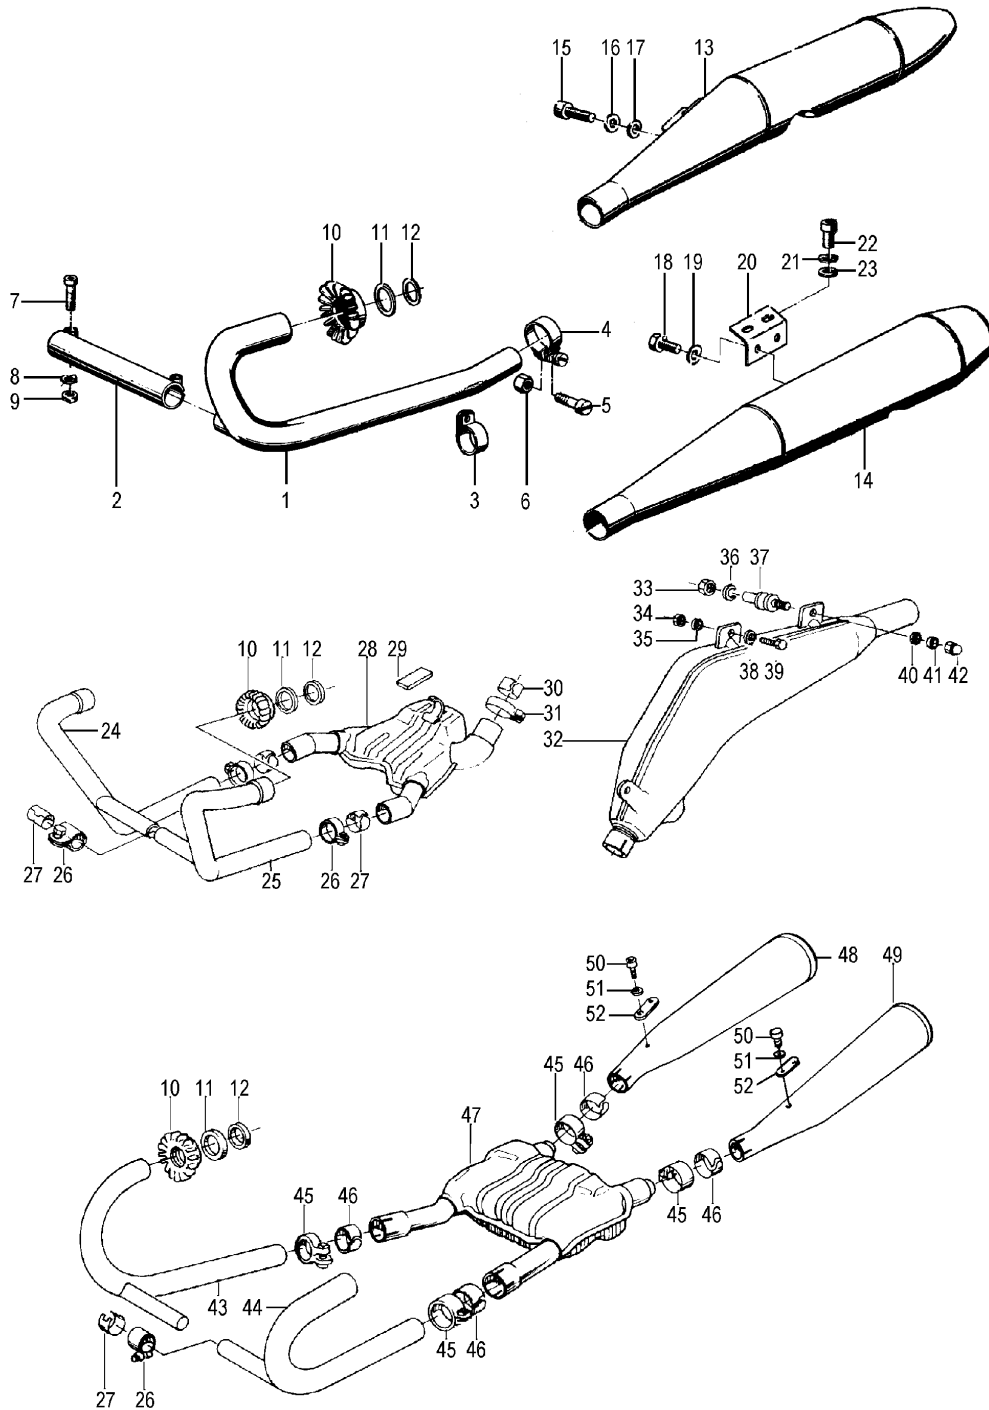

Group 18 Exhaust system

<u>Picture-No.</u>	<u>Article-No.</u>	<u>Description</u>	<u>Net</u>	<u>Gross</u>
18_000	9988100	Exhaust pipe cover for BMW R50/5-R100, Set complete with clamps stainless steel	51,26 €	61,00 €
18_000	1452066	Exhaust pipe for BMW R65 and R65RT SF from year of manufacture 09/1984, right side original BMW	126,05 €	150,00 €
18_000	1452065	Exhaust pipe for BMW R65 and R65RT SF from year of manufacture 09/1984, left side original BMW	126,05 €	150,00 €
18_000	9988101	Exhaust pipe cover for BMW R50/5-R100, single without clamp stainless steel	23,95 €	28,50 €
18_001a	1230434	Exhaust pipe for BMW R50/5-R100, 1st choice in-house production, Set with crosspipe 38mm	234,03 €	278,50 €
18_001aa	112001	Exhaust pipe for BMW R50/5-R100, Set with crosspipes 38mm, stainless steel	293,95 €	349,80 €
18_001b	1237149	Exhaust pipe for BMW R80/7-R100 from year of manufacture 1981, Set with 2 crosspipes NOT for models with oilcooler!!!!	258,82 €	308,00 €
18_001c	1234441	Exhaust pipe for BMW R100S, RS, RT, years of manufacture 1978-1980, left side 40mm	120,97 €	143,95 €
18_001c	1234442	Exhaust pipe for BMW R100S, RS, RT, years of manufacture 1978-1980, right side 40mm	120,97 €	143,95 €
18_001cc	0112002	Exhaust pipe for BMW R100S, RS, RT, CS, years of manufacture 1978 - 1980, Set with crosspipes, 40mm stainless steel	276,47 €	329,00 €
18_001d	1238272	Exhaust pipe for BMW R45 and R65 until year of manufacture 08/1980, right side	120,97 €	143,95 €