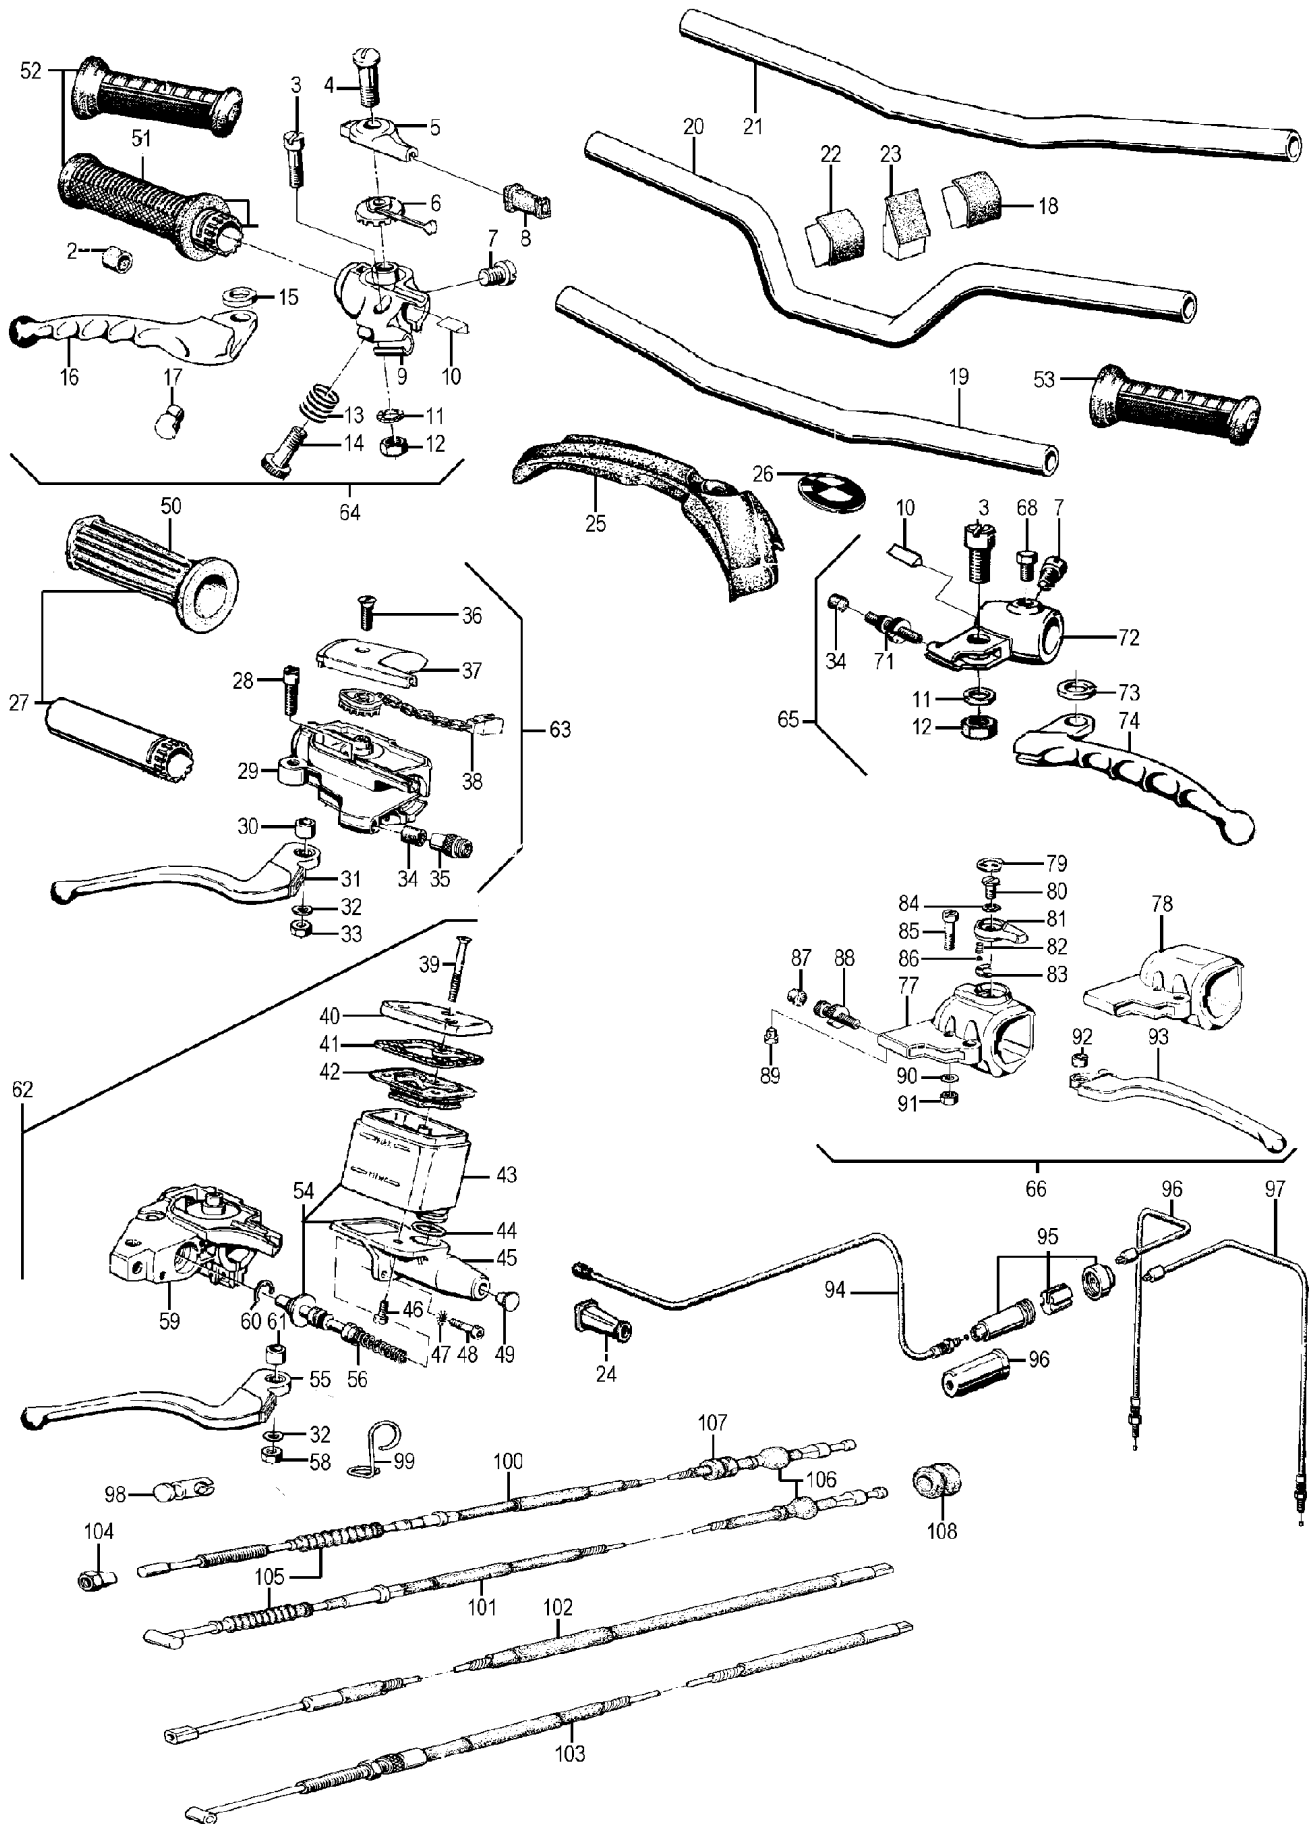

**Group 32 Steering and handlebar**

<u>Picture-No.</u>	<u>Article-No.</u>	<u>Description</u>	<u>Net</u>	<u>Gross</u>
32_0	1451749	Clutch/brake lever bolt for BMW R80-R100, from year of manufacture 09/1990 black	2,94 €	3,50 €