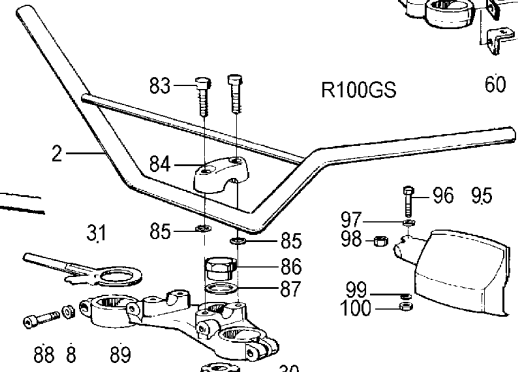

R100, 100RS/RT und R100/7