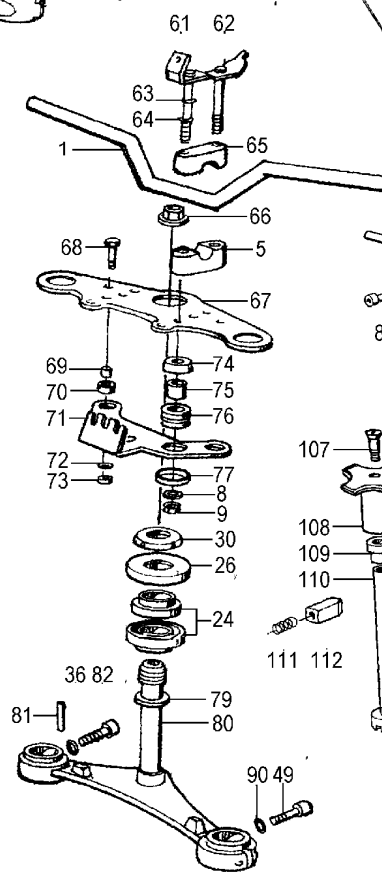

R100, 100RS/RT und R100/7