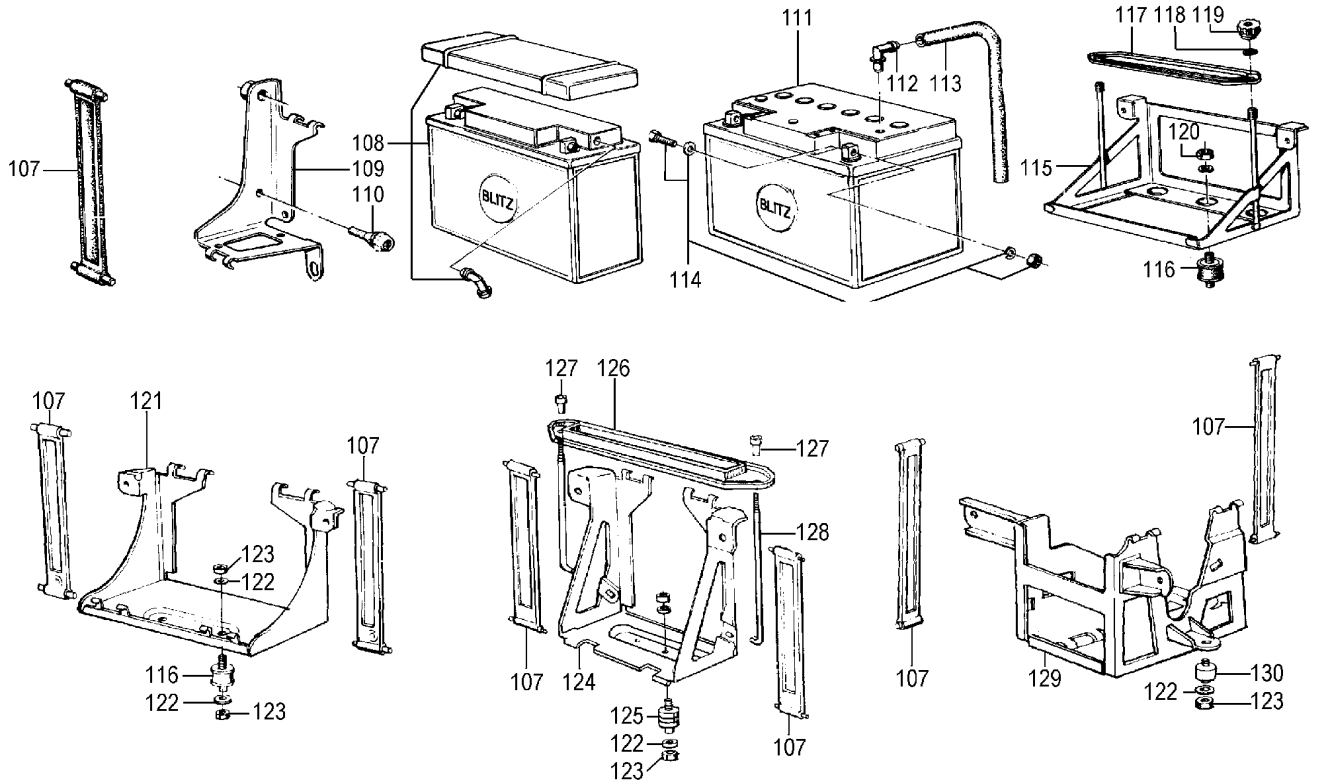

52_092	1238679	Cover air-intake fairing for BMW T- and RT-Models	1,85 €	2,20 €
52_999	2307313	Dual seat for BMW R80GS and R100GS until year of manufacture 1987, black original BMW	344,45 €	409,90 €

Group 61 Electric system