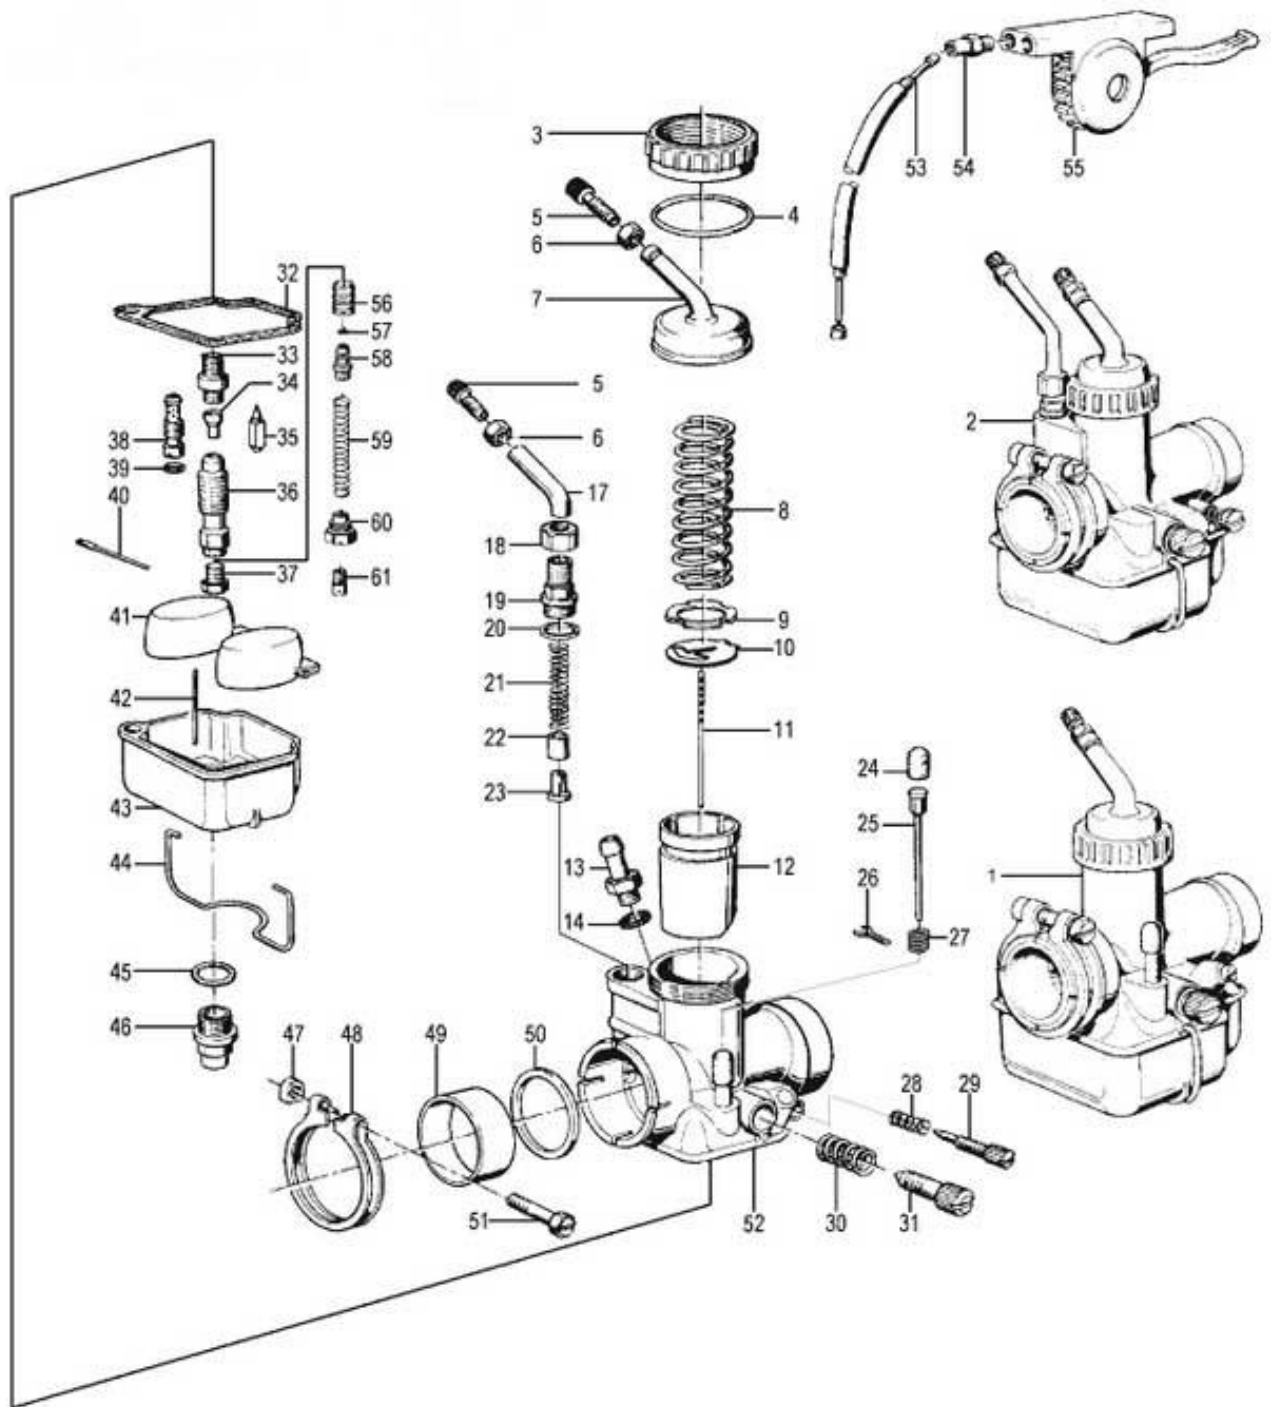

Group 13b BING carburator R50/5-R60/7

<u>Picture-No.</u>	<u>Article-No.</u>	<u>Description</u>	<u>Net</u>	<u>Gross</u>
13b	3017	Fuel hose, oldtime-look, per meter	4,08 €	4,86 €
13b	3017713	Fuel hose, rubber-look, per meter	5,46 €	6,50 €
13b_000	39001	Gasket set for carburettor for BMW R50/5-60/7 and R26, R27 Special	6,72 €	8,00 €
13b_003	14049	Carburettor slide cover nut for BMW R50/2-R69S and R50/5-R60/7 big version, USED	33,11 €	39,40 €
13b_004	54932	O-ring slide top for BMW R50/5, R60/5, R60/6 and R60/7	0,79 €	0,94 €
13b_005	42112	Grommet for throttle cable on carburettor, small, traditionally for BMW R24-R27 (can be used on all other models)	1,26 €	1,50 €
13b_005	39178	Throttle adjusting screw M 6, long for BMW R24-R25/3, R50-R69S and R50/5-R60/7	1,93 €	2,30 €
13b_005	42111	Grommet for throttle cable on carburettor, large	1,51 €	1,80 €
13b_006	39182	Nut M 6 for throttle adjusting screw	0,46 €	0,55 €
13b_007c	54933	Carburettor slide cover replacement for BMW R50/5, R60/5, R75/5, R60TIC and R60/7 left/right, with screwed tube	29,41 €	35,00 €
13b_008	54929	Carburettor slide spring for BMW R50/5, R60/5, R60TIC and R60/7	1,89 €	2,25 €