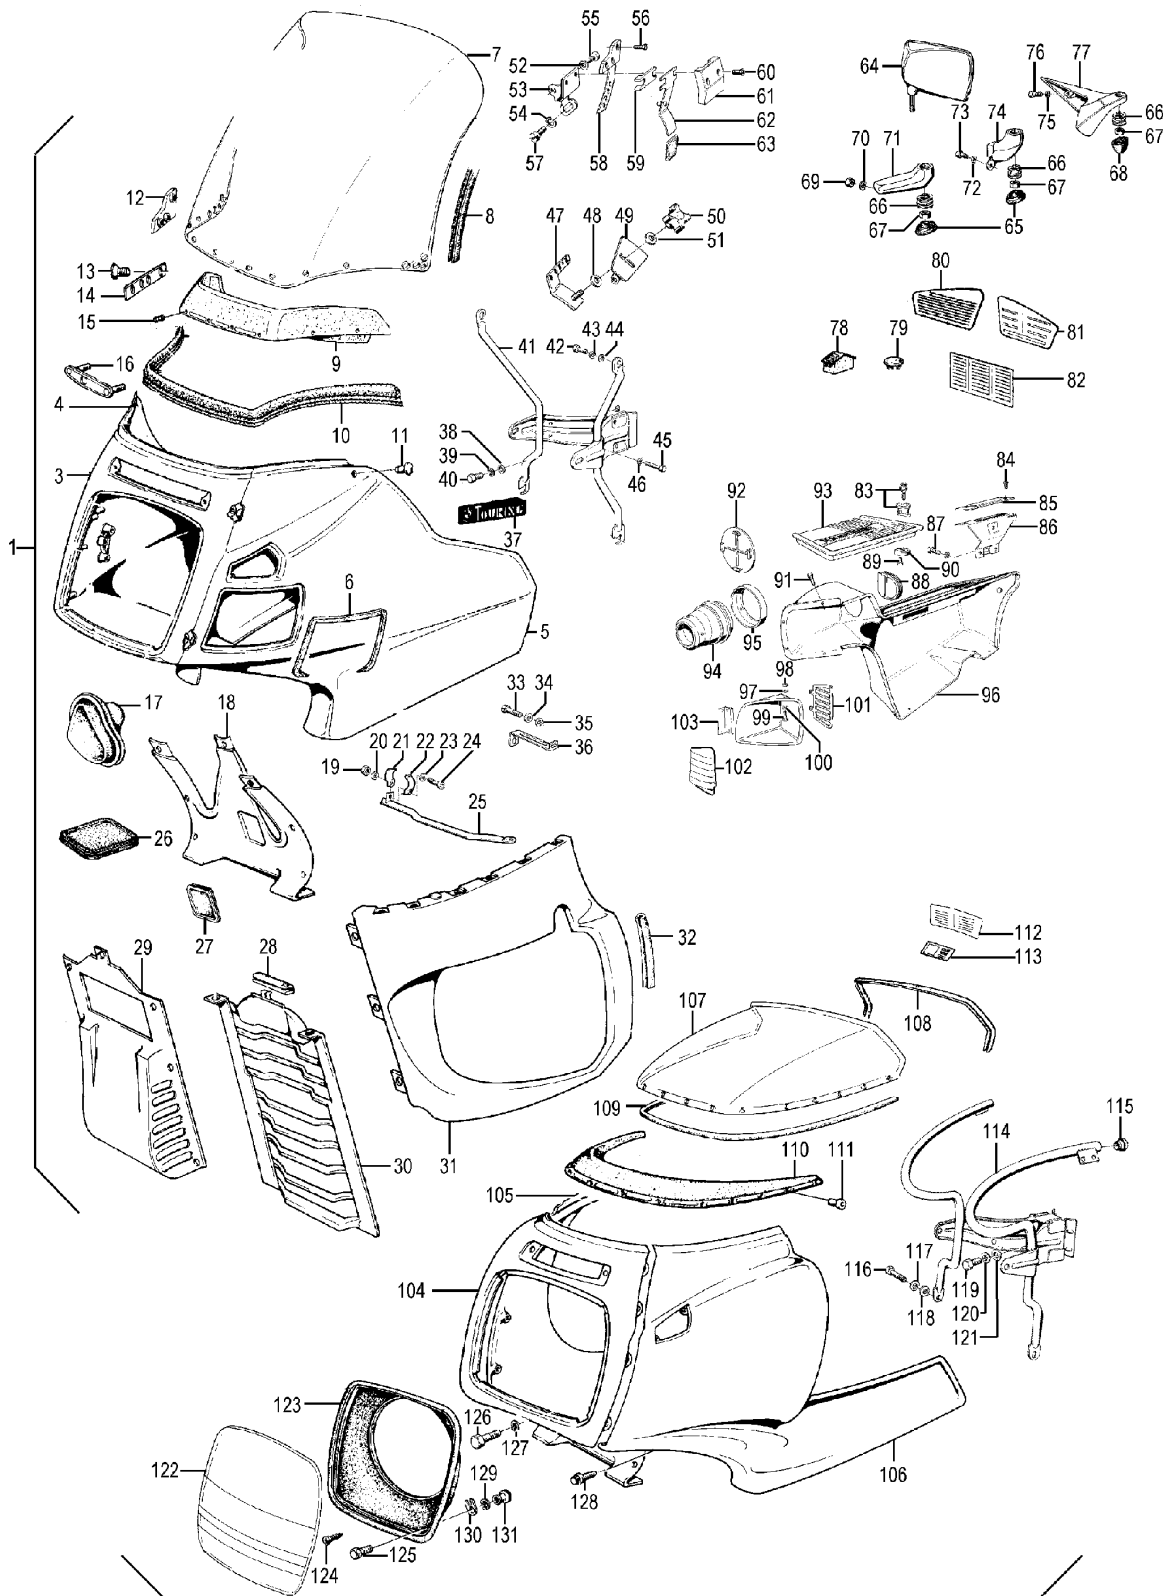

2

<u>Picture-No.</u>	<u>Article-No.</u>	<u>Description</u>	<u>Net</u>	<u>Gross</u>
46b_000	2325201	Emblem covering for BMW R100RT and R100T until year of manufacture 1984	6,89 €	8,20 €
46b_000	1239744	Cap for rear mirror cap for BMW R100RT until year of manufacture 09/1980, right side	1,26 €	1,50 €
46b_000	2303895	Support for windshield for BMW R65GS-R80ST, R80GS-R100PD and R80GS Basic	4,41 €	5,25 €
46b_000	2315099	Rubber bearing for BMW R80GS-R100PD, headlight cover	3,32 €	3,95 €
46b_000	2303902	Windshield for BMW R65GS-R100GS until year of manufacture 1990 primed	106,89 €	127,20 €
46b_006	1239021	Gasket for air-inlet RT-fairing	6,68 €	7,95 €
46b_006a	1238888	Grate RT fairing, right	3,02 €	3,59 €