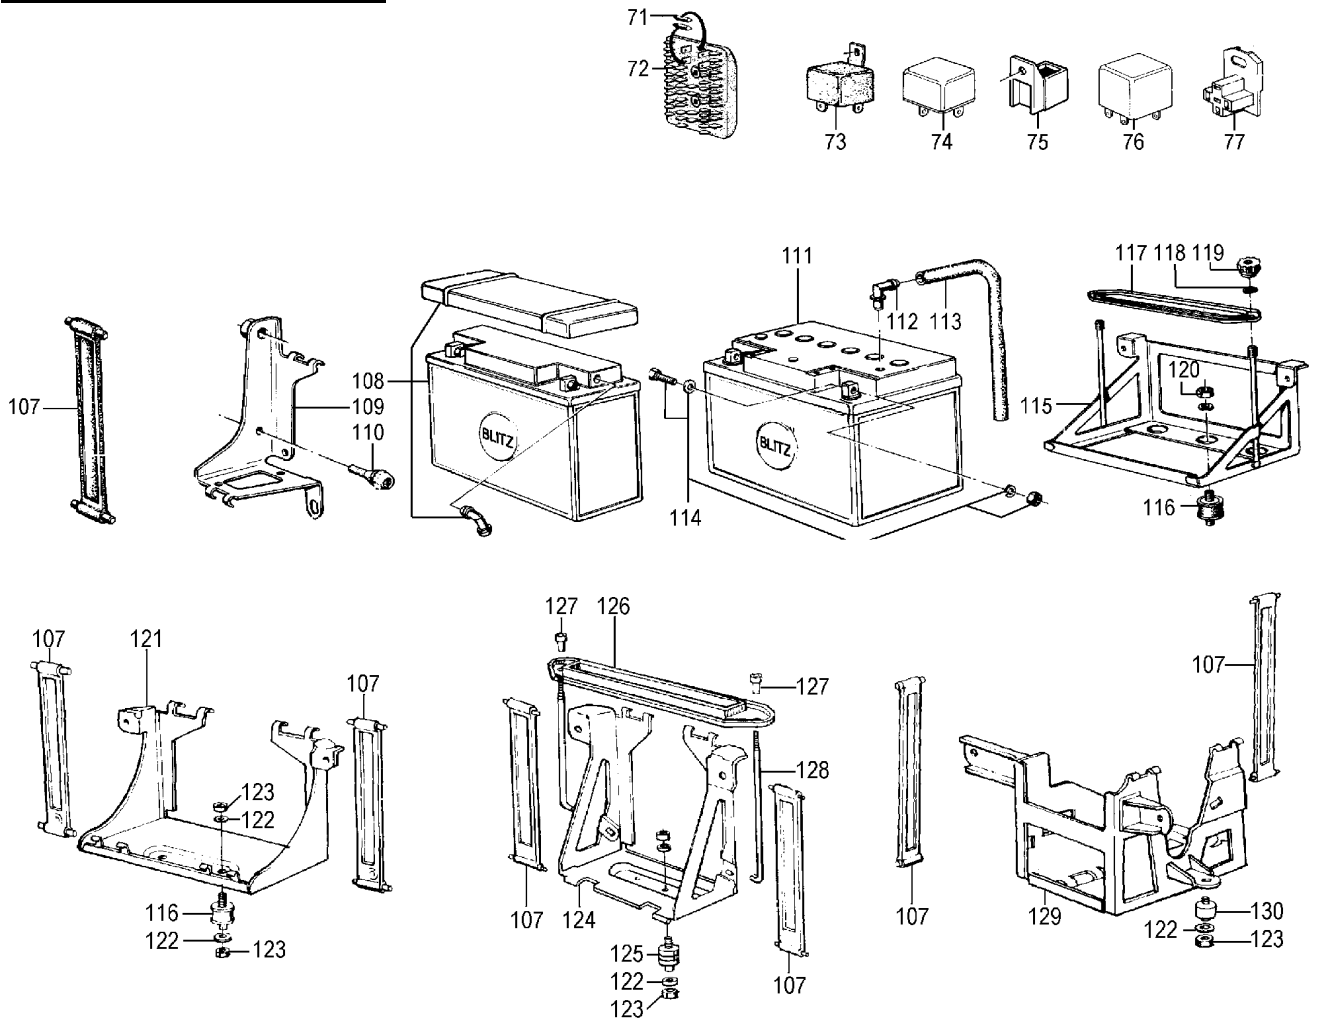

52_090	31321	Trim strip Set dual seat for BMW R50/5, R60/5 and R75/5, short wheel base aluminium, incl. screws and nuts, ONLY FOR versions with 2 hand grips	41,93 €	49,90 €
52_090	31320	Trim strip Set dual seat for BMW R50/5-R90/6, long wheel base aluminium, incl. screws and nuts	38,57 €	45,90 €
52_092	1238679	Cover air-intake fairing for BMW T- and RT-Models	1,85 €	2,20 €
52_999	2307313	Dual seat for BMW R80GS and R100GS until year of manufacture 1987, black original BMW	344,45 €	409,90 €

Group 61 Electric system