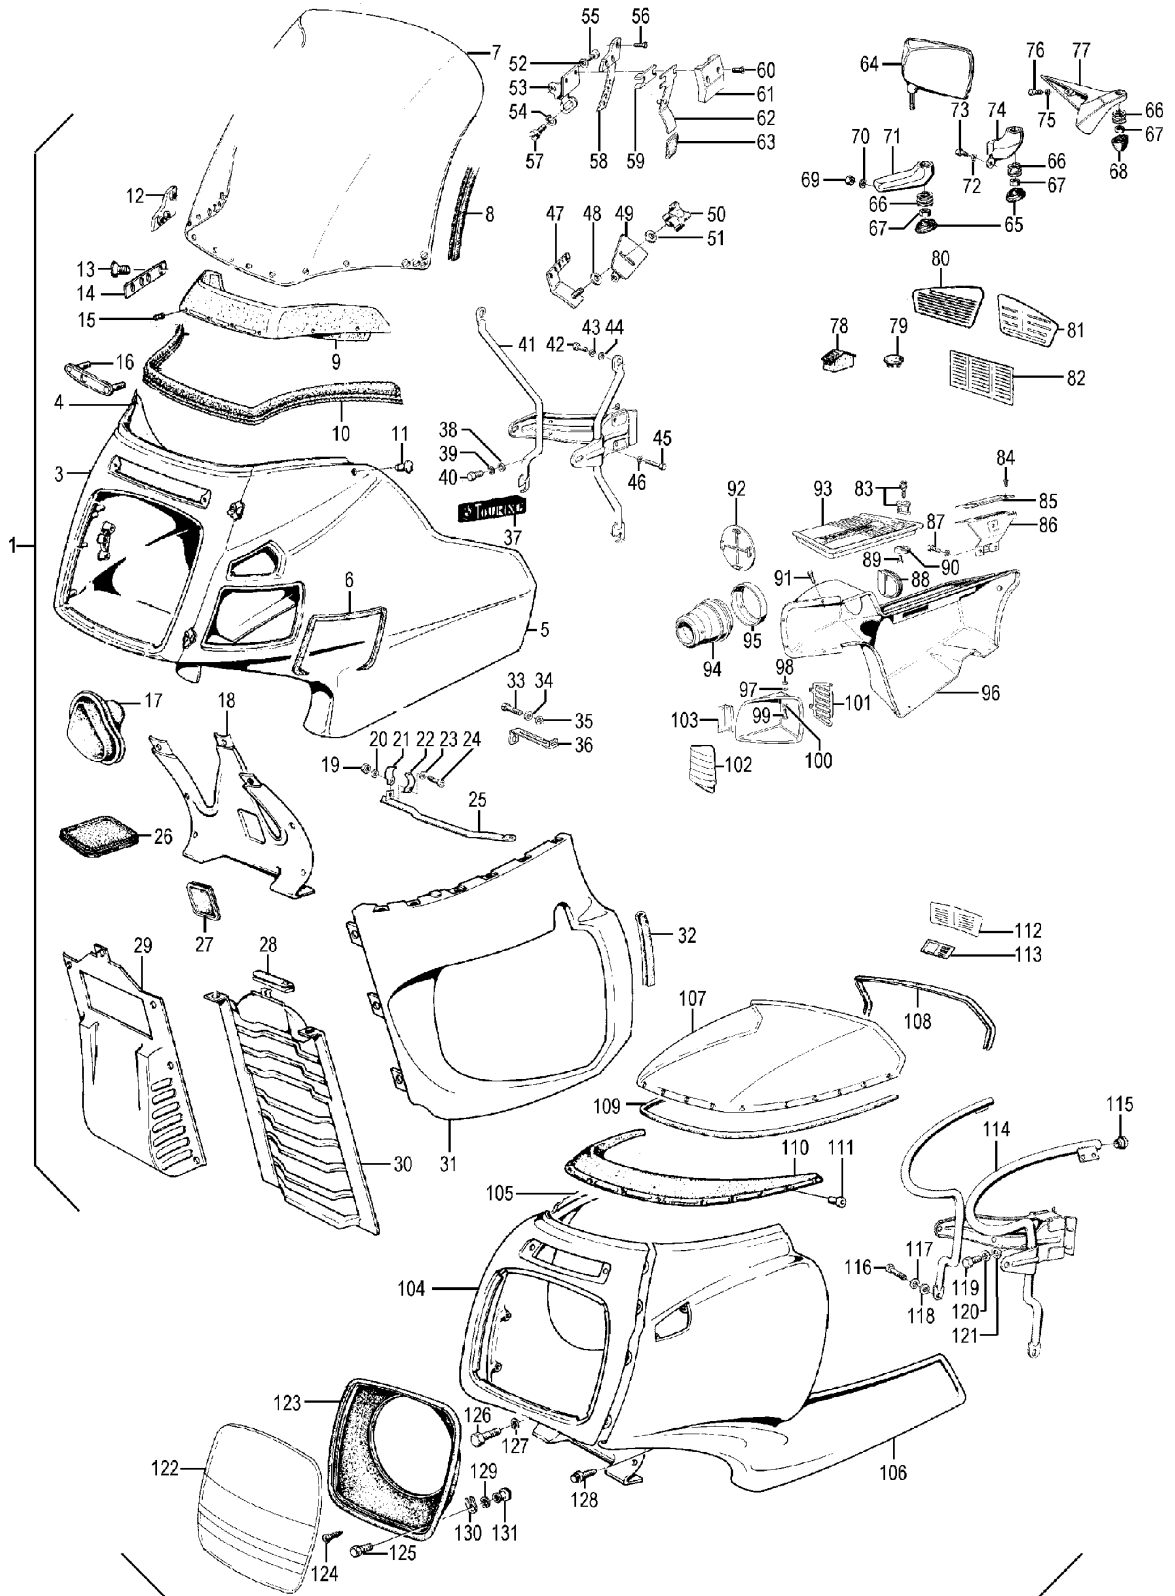

2

<u>Picture-No.</u>	<u>Article-No.</u>	<u>Description</u>	<u>Net</u>	<u>Gross</u>
46b_000	2325201	Emblem covering for BMW R100RT and R100T until year of manufacture 1984	6,89 €	8,20 €
46b_000	1239744	Cap for rear mirror cap for BMW R100RT until year of manufacture 09/1980, right side	1,26 €	1,50 €
46b_000	2303895	Support for windshield for BMW R65GS-R80ST, R80GS-R100PD and R80GS Basic	4,41 €	5,25 €
46b_000	2315099	Rubber bearing for BMW R80GS-R100PD, headlight cover	3,32 €	3,95 €
46b_000	2303902	Windshield for BMW R65GS-R100GS until year of manufacture 1990 primed	106,89 €	127,20 €
46b_006	1239021	Gasket for air-inlet RT-fairing	6,68 €	7,95 €
46b_006a	1238888	Grate RT fairing, right	3,02 €	3,59 €