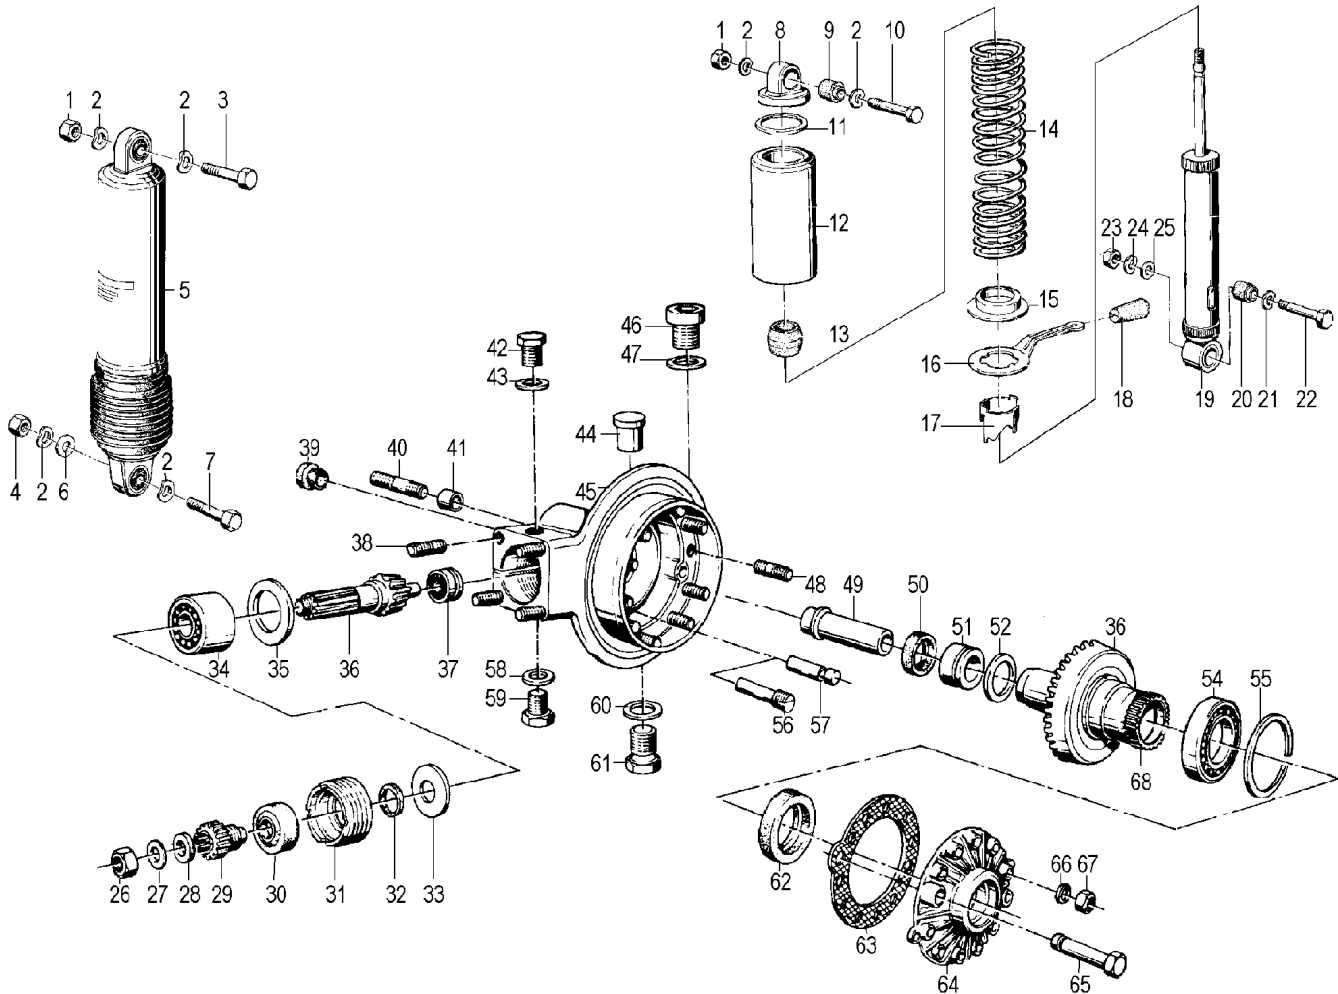

32_103ml	1458090	Throttle cable for BMW R80R, R80GS and R100GS, left side, from year of manufacture 09/1990	14,20 €	16,90 €
32_103n	1458091	Throttle cable for BMW R80R, R80GS and R100GS, right side, from year of manufacture 09/1990	14,20 €	16,90 €
32_103o	2311827	Throttle cable for BMW R100R and R100GS, left side, from year of manufacture 1988	18,40 €	21,90 €
32_104	60178	Nut brake cable adjuster for BMW R50-R69S and R50/5-R60/6 drum brake, front	2,69 €	3,20 €
32_105	1117638	Rubber boot clutch/brake cable for BMW R50/5-R100	4,87 €	5,80 €
32_106	30039	Clutch cable grommet for BMW R50/5 and up, long	3,95 €	4,70 €
32_106	1230038	Grommet brake- and clutch cable for BMW R50/5-R100R	4,03 €	4,80 €
32_108	33254	Grommet clutch cable guide for BMW R60/6-R100	1,60 €	1,90 €
32_999	2324962	Clutch cable for BMW R1100RS from year of manufacture 1992	29,33 €	34,90 €
32_999	25600	Throttle control unit "Sport", radial, 1 cable, 46mm stroke aluminum	77,48 €	92,20 €
32_999	2311754	Cable holder R80R-R100PD, 09/90->	3,44 €	4,09 €

Group 33 Rear axle

<u>Picture-No.</u>	<u>Article-No.</u>	<u>Description</u>	<u>Net</u>	<u>Gross</u>
33_000	2310904	Swingarm bolt for rear drive for BMW models from year of manufacture 1987, right side	10,99 €	13,08 €
33_000	2311091	Needle bearing for rear drive for BMW models from year of manufacture 1987	53,11 €	63,20 €
33_000	1458097	Cover cap for swingarm / rear drive for BMW R80GS and R100GS from 1987	1,64 €	1,95 €
33_000	2312459	Suspension unit for BMW R80 and R100R, Mystic from year of manufacture 1992 Original BMW	516,81 €	615,00 €
33_000	6000002	Gasket set rear drive (No.A06), for BMW R50/5-R100 until year of manufacture Sep 1980	31,43 €	37,40 €
33_000	2310890	Swingarm bolt for rear drive for BMW models from year of manufacture 1987, left side	16,62 €	19,78 €
33_000	1450095	Thrust ring pinion wheel, Paralever for BMW Models from year of manufacture 1987	4,41 €	5,25 €
33_000	1451182	O-ring rear drive cover for BMW R80GS and R100GS until year of manufacture 1987	3,78 €	4,50 €
33_000	19209	Oil control plug for BMW R45-R100, M8 x 1, for finned rear drive	0,97 €	1,15 €
33_000	2301743	Suspension unit for BMW R65GS until 1992 and R80G/S, ST until 1986 original BMW	327,65 €	389,90 €
33_000	1457605	Gasket ring for brake key for BMW R80-R100 from Sep 1989 rear	0,28 €	0,33 €
33_000	1452127	Suspension unit for BMW R65-R80RT, years of manufacture 1985-1995 Original BMW	344,45 €	409,90 €