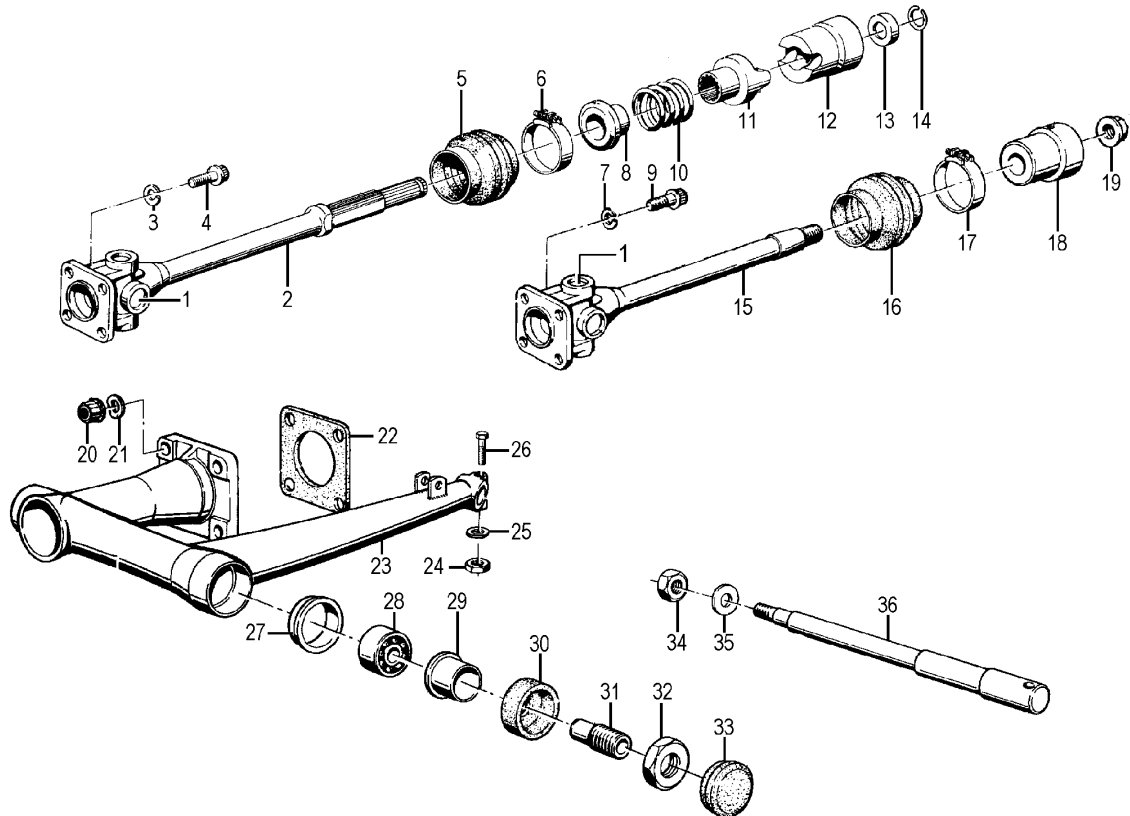

23b_124	1150432	Dust cover for shifter rod for BMW R65GS-R100GS, R80R and R100R	1,43 €	1,70 €
23b_126	87611	Safety bow for ball pin for BMW R50/5-R100 steering damper and shifter gear	1,22 €	1,45 €
23b_129	2302380	O-ring shift lever for BMW R65-R100PD from year of manufacture 04/1985	0,42 €	0,50 €
23b_130	2302382	Bushing gear lever for BMW R65-R100PD from year of manufacture 04/1985	10,50 €	12,50 €
23b_130a	1238422	Needle bushing for shift lever / clutch lever for BMW R50/5-R100	10,00 €	11,90 €
23b_131	1338639	Shift lever bearing pin for BMW R65-R100GS from year of manufacture 04/1985	12,52 €	14,90 €
23b_18a	1355262	Gasket ring for neutral switch for BMW R60/6-R100	0,84 €	1,00 €
23b_24a	9963003	Gasket ring covering plate gear drive for R65GS-R80ST, years of manufacture 1980-1992	0,42 €	0,50 €

Group 26 Swingarm and drive shaft

<u>Picture-No.</u>	<u>Article-No.</u>	<u>Description</u>	<u>Net</u>	<u>Gross</u>
26_001a	99921	U-joint for BMW R51/2-R68, R50-R69S and R50/5-R100 (all models)	38,32 €	45,60 €
26_001b	3034	Repair of universal joint, labour and u-joint	76,64 €	91,20 €
26_002	235972	Drive shaft for BMW R50/5, R60/5 and R75/5, short wheel base, until year of manufacture 02/1972 Ratio 1:7, Orig. BMW NEW PART	217,65 €	259,00 €
26_002	1232560	Drive shaft for BMW R50/5-R100, long wheel base, years of manufacture 02/197-09/1978 Ratio 1:7, without bell, Orig. BMW NEW PART	424,37 €	505,00 €
26_002d	1237180	Drive shaft for BMW R60/7-R100 until year of manufacture 09/1980	365,00 €	434,35 €
26_002e	1237500	Drive shaft for BMW R45 and R65 until year of manufacture 09/1980	336,09 €	399,95 €
26_002e	1242112	Drive shaft for BMW R45/R65, R80/7-R100RT, from year of manufacture 09/1980 and for BMW G65GS, R80G/S, R80ST (NOT for Paralever !)	365,55 €	435,00 €
26_003	98432	Lock washer A 8, Form B zincked	0,08 €	0,10 €
26_004	30414	Drive shaft, twelve-sided bolt for BMW R50-R69S and R50/5-R100RT until year of manufacture 09/1980	1,64 €	1,95 €
26_004	1242297	Drive shaft, twelve-sided bolt for BMW R45, R65 and R80/7-R100RT from year of manufacture 09/1980	1,93 €	2,30 €
26_005	1230304	Rubber boot Gearbox-swingarm for BMW R50/5-R100 and R45, R65	10,29 €	12,25 €
26_005b	1452504	Rubber boot swing arm/rear drive for BMW-models from year of manufacture 09/1984 and for BMW R100 from year of manufacture 09/1986	16,22 €	19,30 €
26_006	1458197	Clamp for boot between swing arm and rear drive for Paralever from year of manufacture 09/1987, small (90mm)	6,64 €	7,90 €
26_006a	2335120	Clamp for boot between swing arm and rear drive for Paralever from year of manufacture 09/1987, big (132mm)	7,48 €	8,90 €
26_014	1237189	Lock ring drive shaft bell for BMW R45/R65, R65GS-R80G/S and R60/7-R100RT, (not for Paralever)	1,85 €	2,20 €
26_017	30297	Clamp gearbox boot for BMW R50/5-R100, R65GS, R80G/S and R80ST zincked, Ø=83mm, original BMW	2,77 €	3,30 €
26_017a	39813	Clamp gearbox boot for BMW R50/5-R100, R65GS, R80G/S and R80ST stainless steel, Ø=83mm, original BMW	6,64 €	7,90 €
26_018b	1230305	Drive shaft bell for BMW R50/5, R60/5 and R75/5, short-wing-base, 1:6 cone	41,93 €	49,90 €
26_018b	1232558	Drive shaft bell for BMW R50/5-R100RT, long wheel base until year of manufacture 09/1978, 1:7 cone	83,61 €	99,50 €