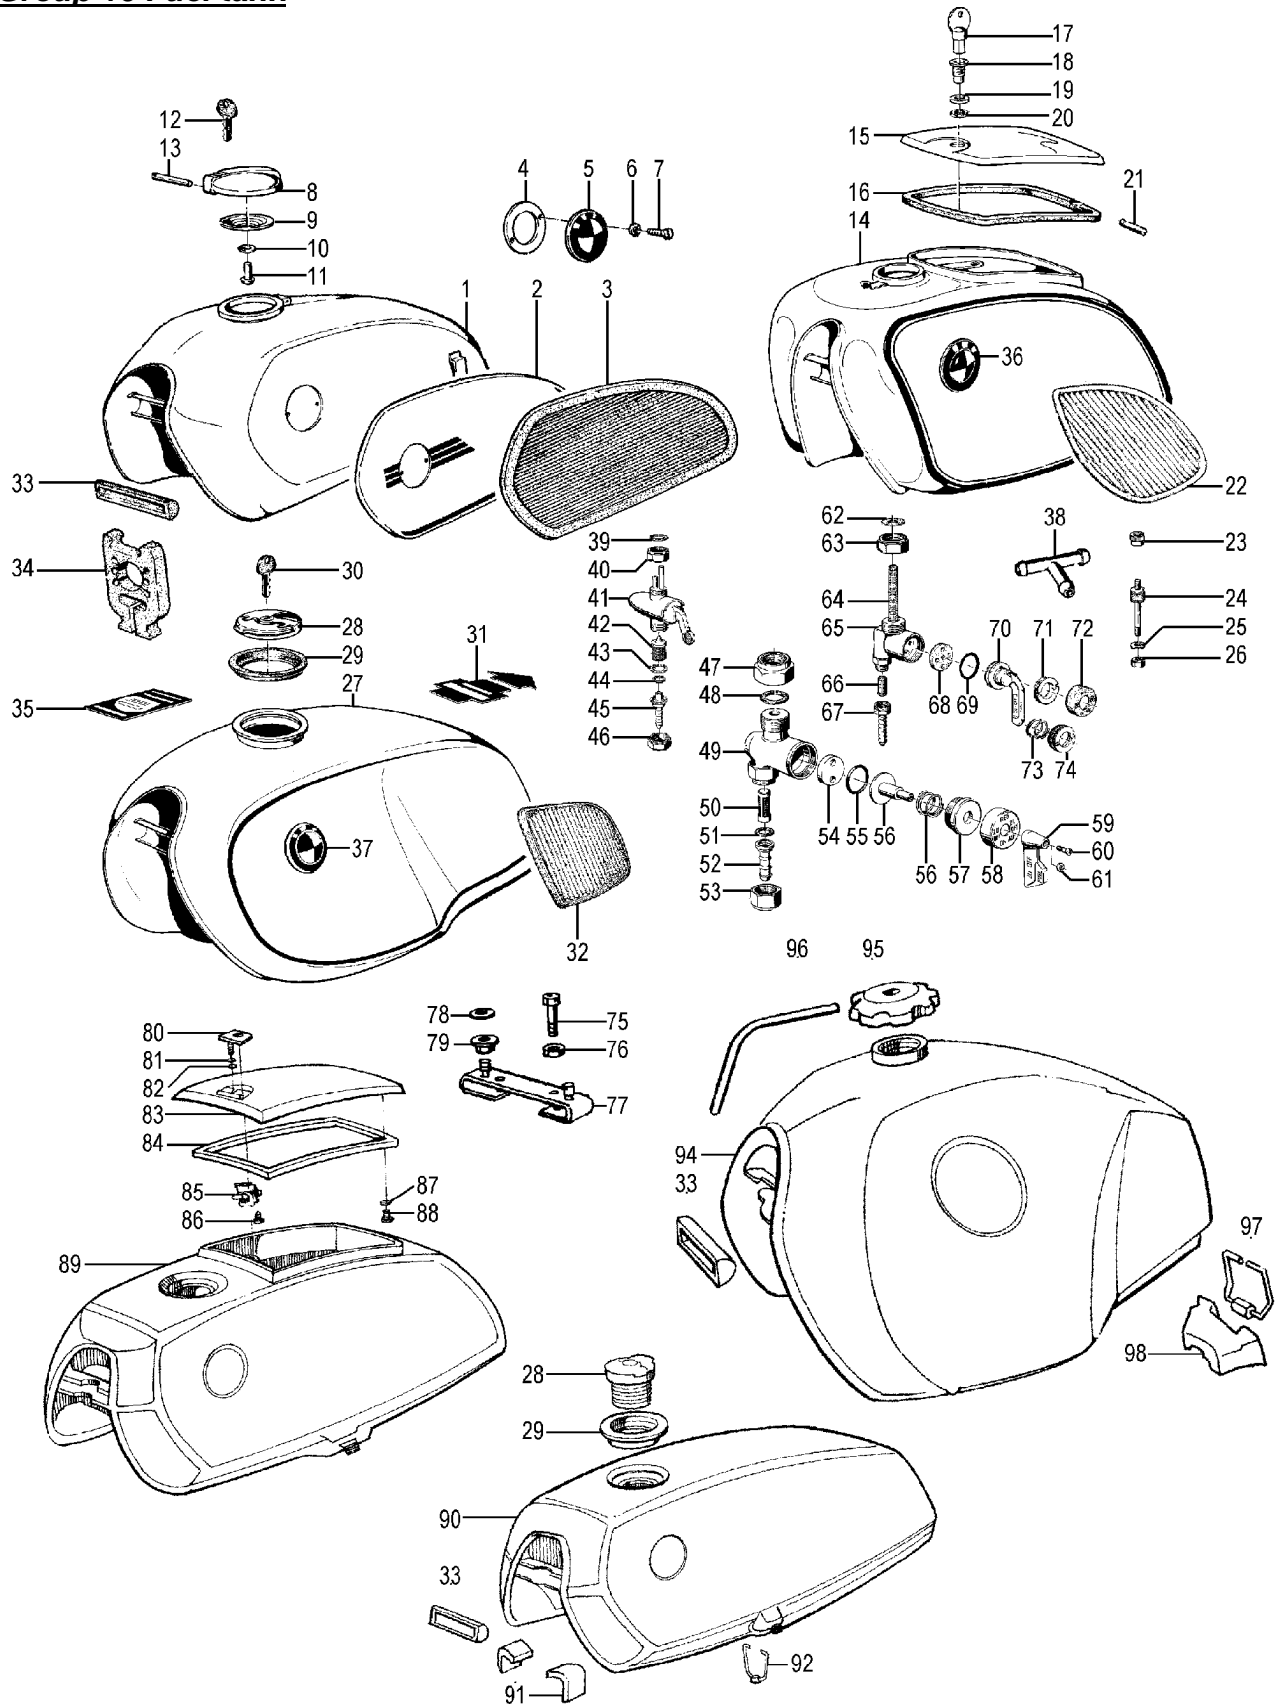

Group 16 Fuel tank

<u>Picture-No.</u>	<u>Article-No.</u>	<u>Description</u>	<u>Net</u>	<u>Gross</u>
16_00	1303017	Fuel hose quick-connector, Ø 7,5mm	7,52 €	8,95 €
16_00	1403017	Fuel hose quick-connector, Ø 9mm NOT for BMW-oldtimer-motorcycle	7,52 €	8,95 €
16_000	2307037	Sticker for tank, left side for BMW R80GS "800", black	13,40 €	15,95 €
16_000	99201	Fuel hose clamp with contact jaw omega style	1,18 €	1,40 €
16_000	99993	Fuel-filter with paper inlay, stick-in-hose, universal, transparent	2,35 €	2,80 €
16_000	99200	Fuel hose clamp with snail thread	0,92 €	1,09 €
16_000	2323569	Sticker for BMW "BOXER" left side silver	33,26 €	39,58 €