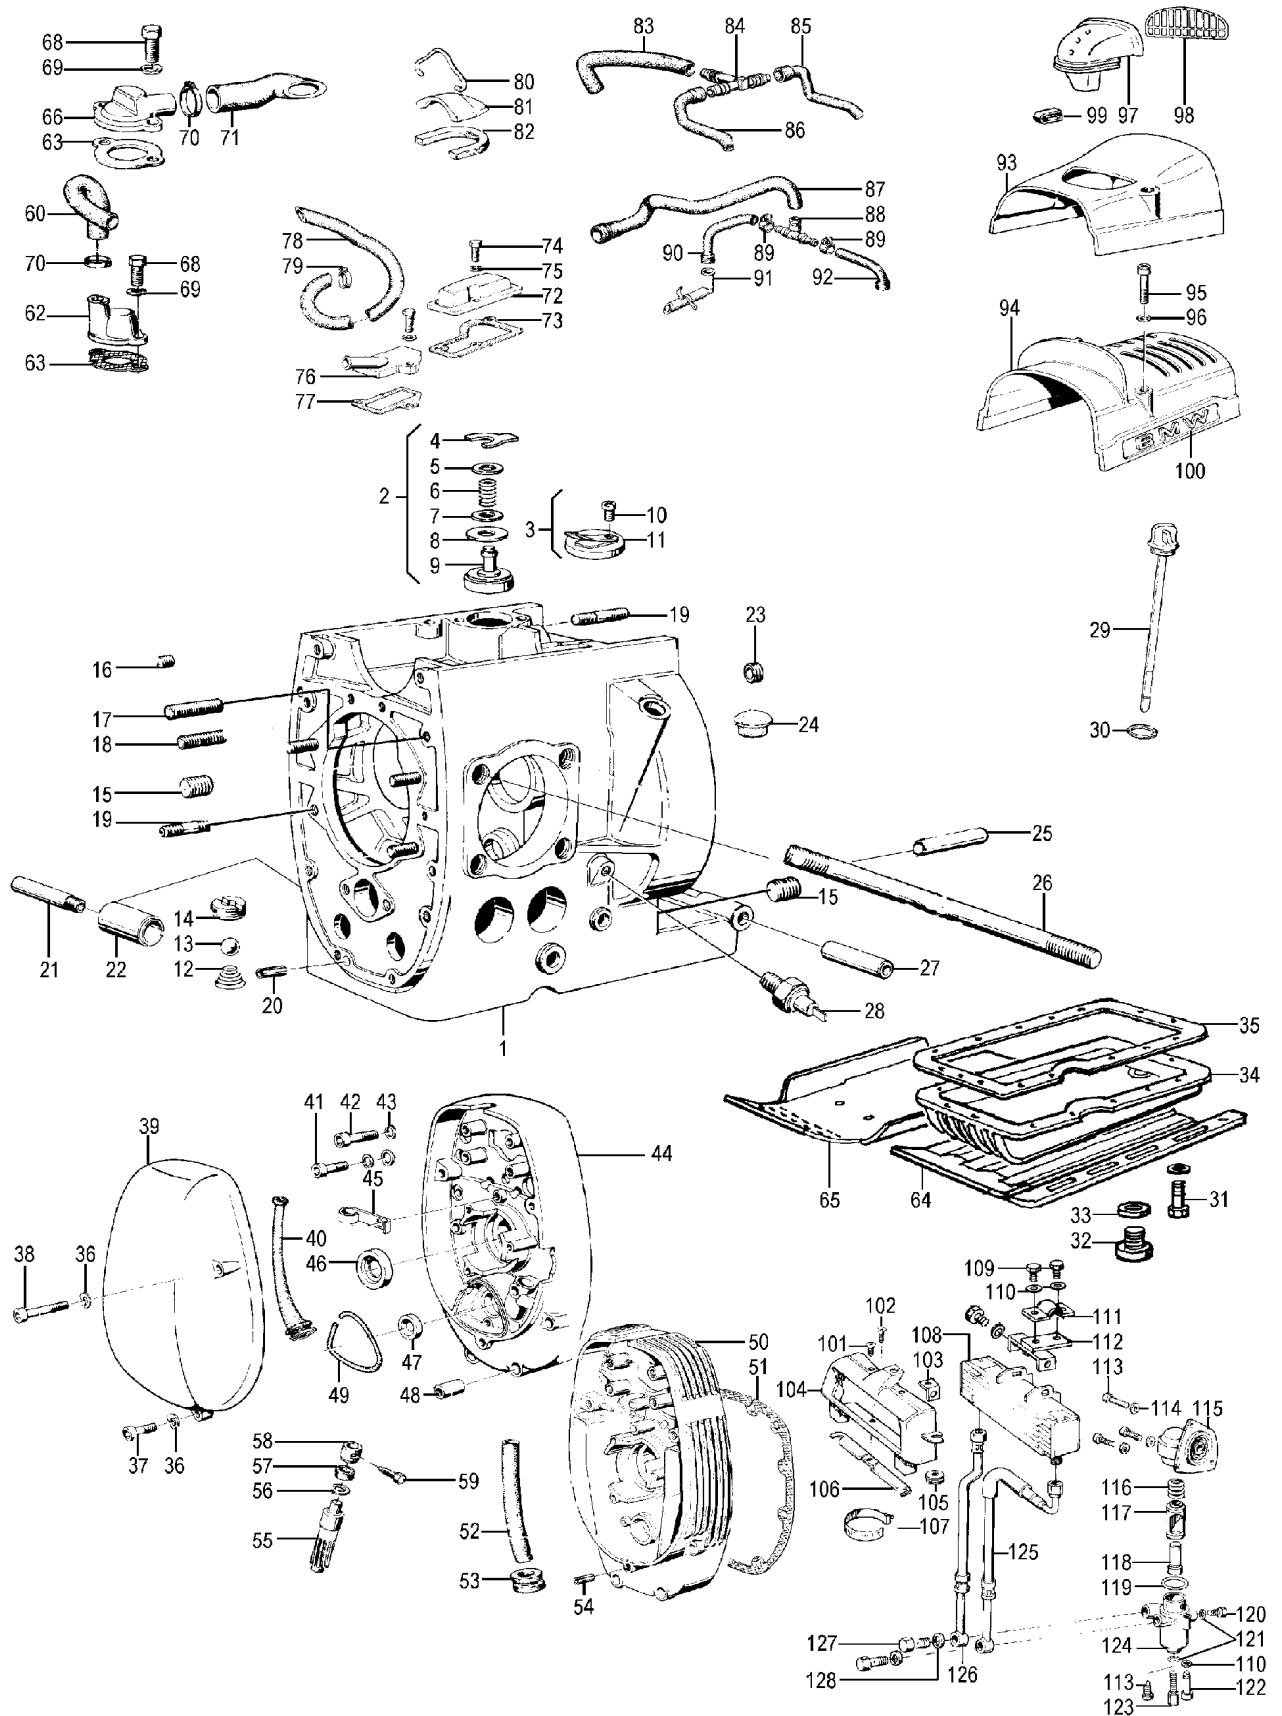

Group 11b Engine

<u>Picture-No.</u>	<u>Article-No.</u>	<u>Description</u>	<u>Net</u>	<u>Gross</u>
11b_	1335870	Engine breather tube for BMW R45 and R65 until year of manufacture 09/1984 old housing form	18,07 €	21,50 €
11b_000	024570	Sealing compound (Elastic gasket grease), 40ml Hylomar M	4,96 €	5,90 €
11b_003	1335712	Engine breather for BMW R50/5-R100, new version	28,32 €	33,70 €
11b_011	35711	Diaphragm engine breather from BMW R50/5 and up	1,68 €	2,00 €