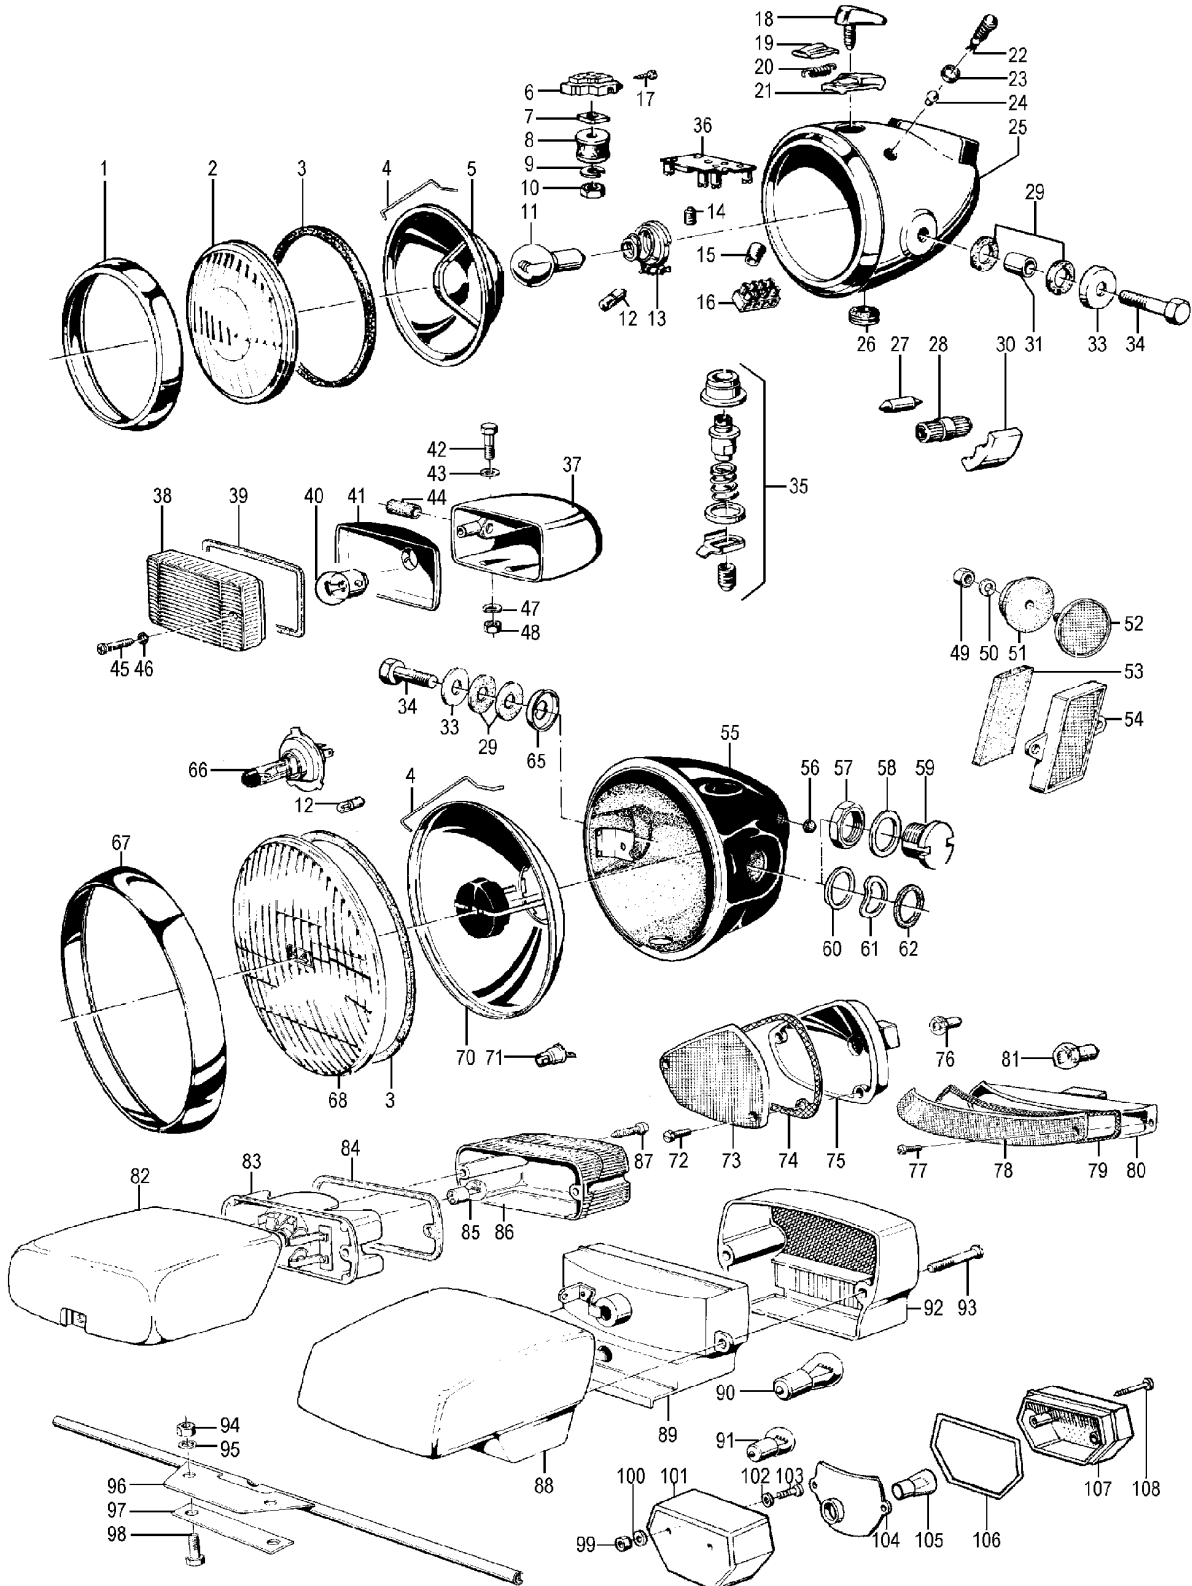

61_999	43393	Fuse box housing for BMW R45 and R65 until year of manufacture 09/1980	4,45 €	5,30 €
61_999	1391630	Female plug for BMW R80-R100R until year of manufacture 1995	18,29 €	21,77 €
61_999	1459319	Ignition lock plastic washer for BMW R65-R100R	4,79 €	5,70 €
61_999	1244464	Grommet wiring harness / engine for BMW R60/7-R100 from year of manufacture 09/1978, 2-holes	2,10 €	2,50 €

Group 63 Light

<u>Picture-No.</u>	<u>Article-No.</u>	<u>Description</u>	<u>Net</u>	<u>Gross</u>
63_0	270060	Isolating tube, 6mm price per meter	0,77 €	0,92 €
63_00	1052	Headlight guard for BMW R24-R75/5 chromed	16,72 €	19,90 €
63_000	2315655	Indicator light holder for BMW R80GS-R100PD, rear	7,98 €	9,50 €
63_000	9907988	Headlight screw for BMW R65GS-R100GS/PD	0,42 €	0,50 €
63_000	1244147	Headlight gasket ring for BMW R65GS-R100GS	6,68 €	7,95 €