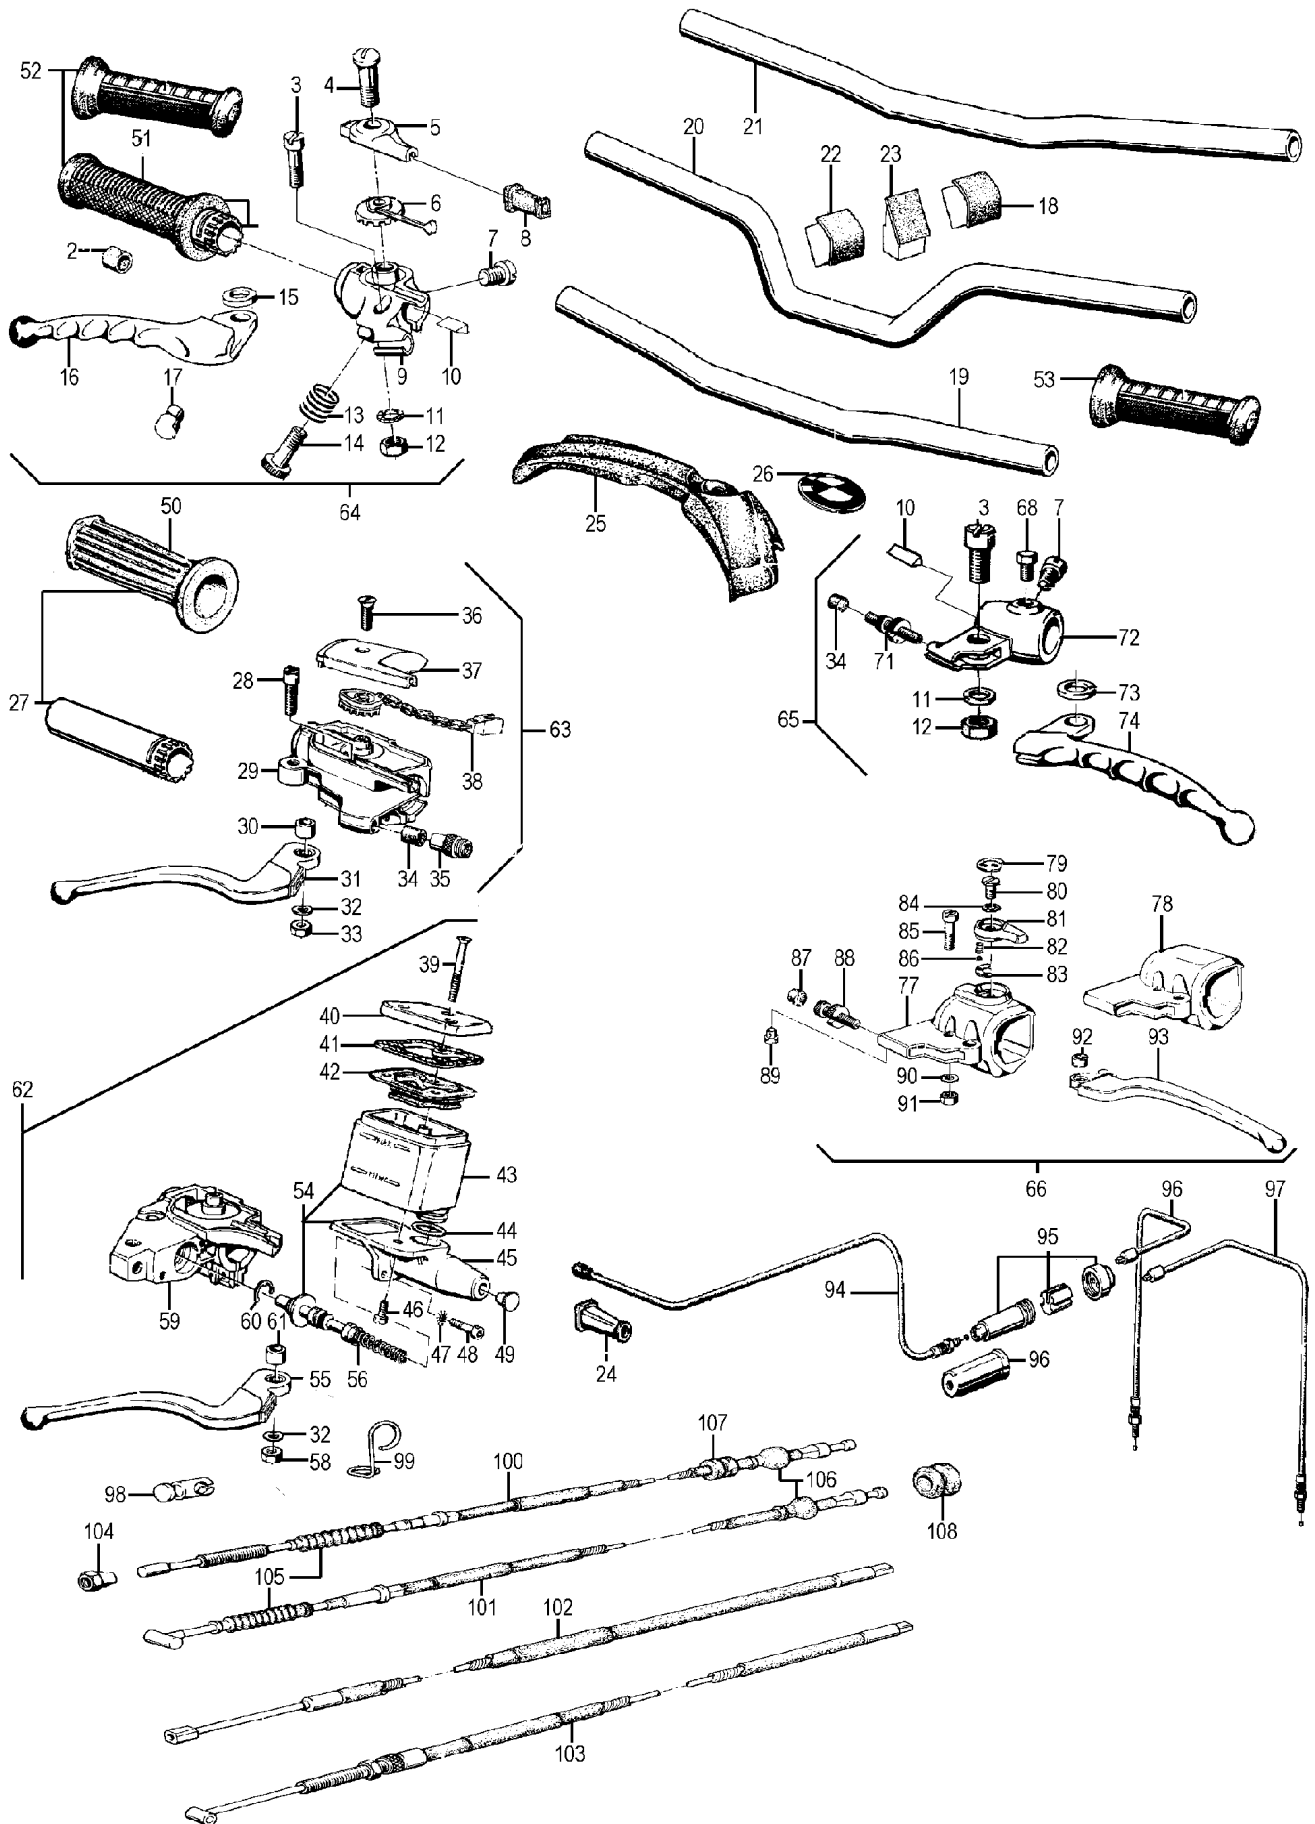

Group 32 Steering and handlebar

<u>Picture-No.</u>	<u>Article-No.</u>	<u>Description</u>	<u>Net</u>	<u>Gross</u>
32_0	1451749	Clutch/brake lever bolt for BMW R80-R100, from year of manufacture 09/1990	2,94 €	3,50 €
32_000	1451734	Throttle control housing for BMW R80-R100PD, from year of manufacture 09/1990	46,28 €	55,07 €