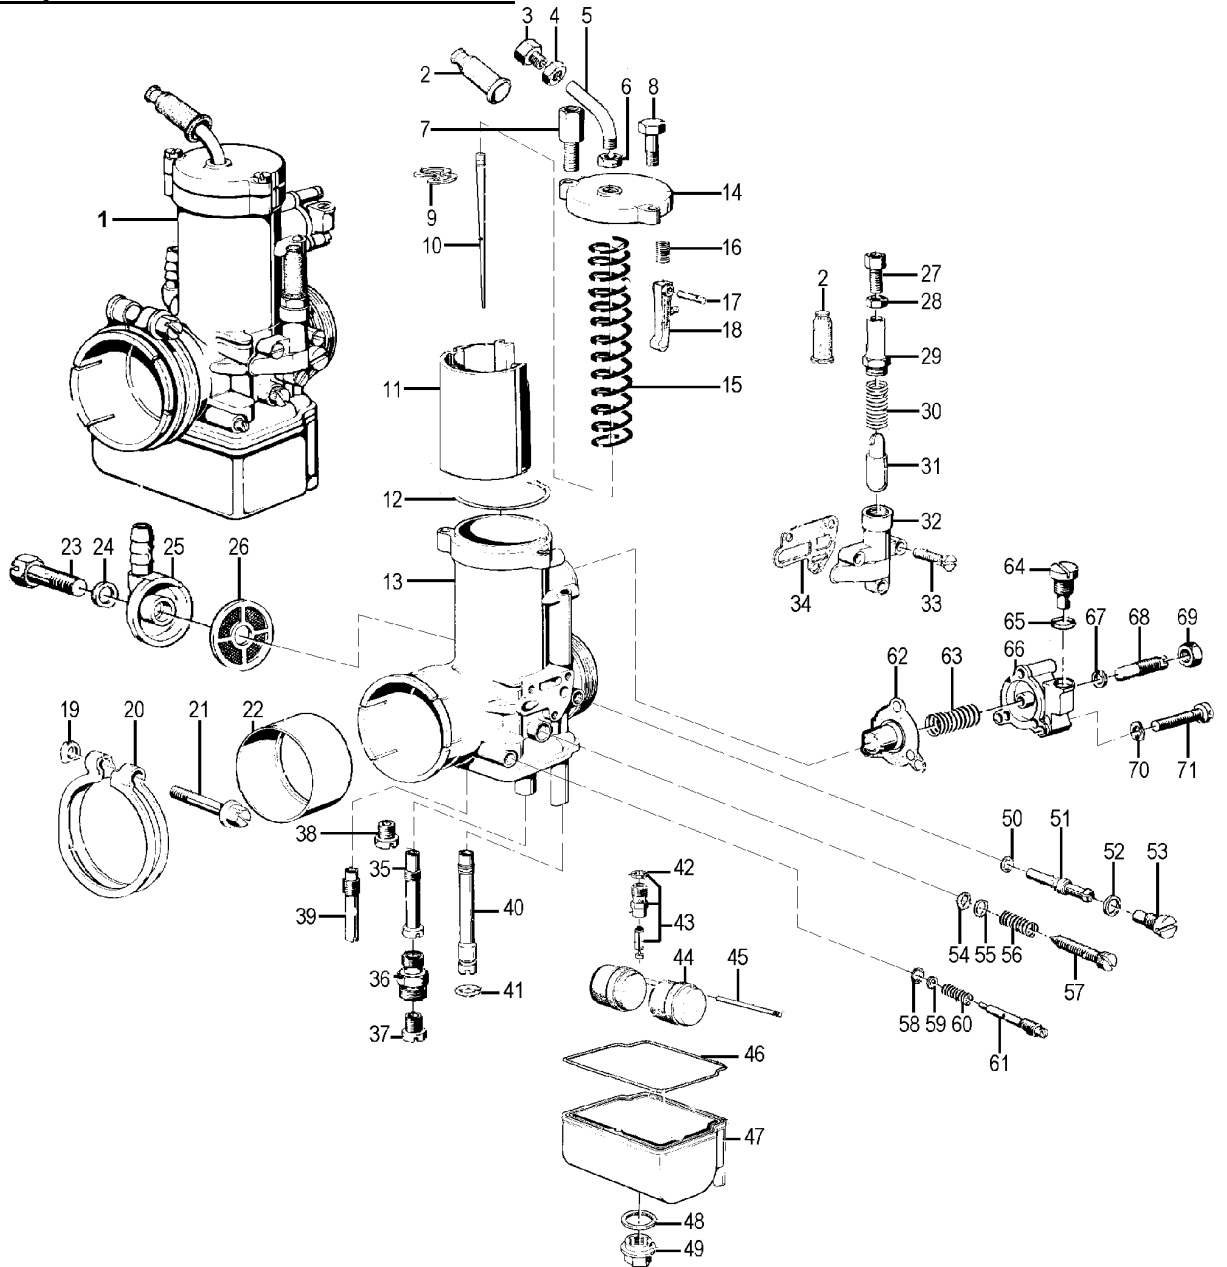

13c_091	39182	Nut M 6 for throttle adjusting screw	0,46 €	0,55 €
13c_999	59869	Screw vacuum pressure connector for BMW R75/5-R100	0,42 €	0,50 €

Group 13d Dellorto carburetor R90S

<u>Picture-No.</u>	<u>Article-No.</u>	<u>Description</u>	<u>Net</u>	<u>Gross</u>
13d_001	62399	Carburettor for BMW R90S "Dellorto", right side	226,05 €	269,00 €
13d_001	62398	Carburettor for BMW R90S "Dellorto", left side	226,05 €	269,00 €
13d_002	1260874	Grommet for throttle cable on carburettor for BMW R90S "Dellorto" also grommet for choke cable for BMW R90S "Dellorto"	1,01 €	1,20 €
13d_007	1264281	Throttle adjusting screw for BMW R90S "Dellorto" only for the old version !	5,00 €	5,95 €
13d_008	1260845	Carburettor slide cover screw for BMW R90S "Dellorto"	1,09 €	1,30 €
13d_009	1260880	Jet needle retaining spring for BMW R90S "Dellorto"	0,80 €	0,95 €
13d_010	1260882	Jet needle for BMW R90S "Dellorto"	11,93 €	14,20 €
13d_011	260881	Carburettor slide for BMW R90S "Dellorto"	43,78 €	52,10 €
13d_012	260883	O-ring slide top for BMW R90S "Dellorto"	1,85 €	2,20 €
13d_014	260846	Carburettor slide cover for BMW R90S "Dellorto"	4,62 €	5,50 €
13d_015	260879	Carburettor slide spring for BMW R90S "Dellorto"	1,85 €	2,20 €
13d_016	1260848	Spring for fuel pump for BMW R90S "Dellorto"	0,42 €	0,50 €
13d_017	1260847	Bolt fuel-pump for BMW R90S "Dellorto"	1,60 €	1,90 €
13d_018	1260849	Fuel pump lever for BMW R90S "Dellorto"	1,43 €	1,70 €
13d_021	36968	Screw for gripper clamp carburettor for BMW R26, R27, R50/5, R60/5, R60/6 and R60/7	1,93 €	2,30 €
13d_022	1260885	Isolating bushing carburettor for BMW R90S	3,53 €	4,20 €
13d_024	1260890	Gasket ring fuel entry for BMW R90S "Dellorto"	1,51 €	1,80 €
13d_025	1260889	Cover hose connection for BMW R90S "Dellorto"	4,33 €	5,15 €