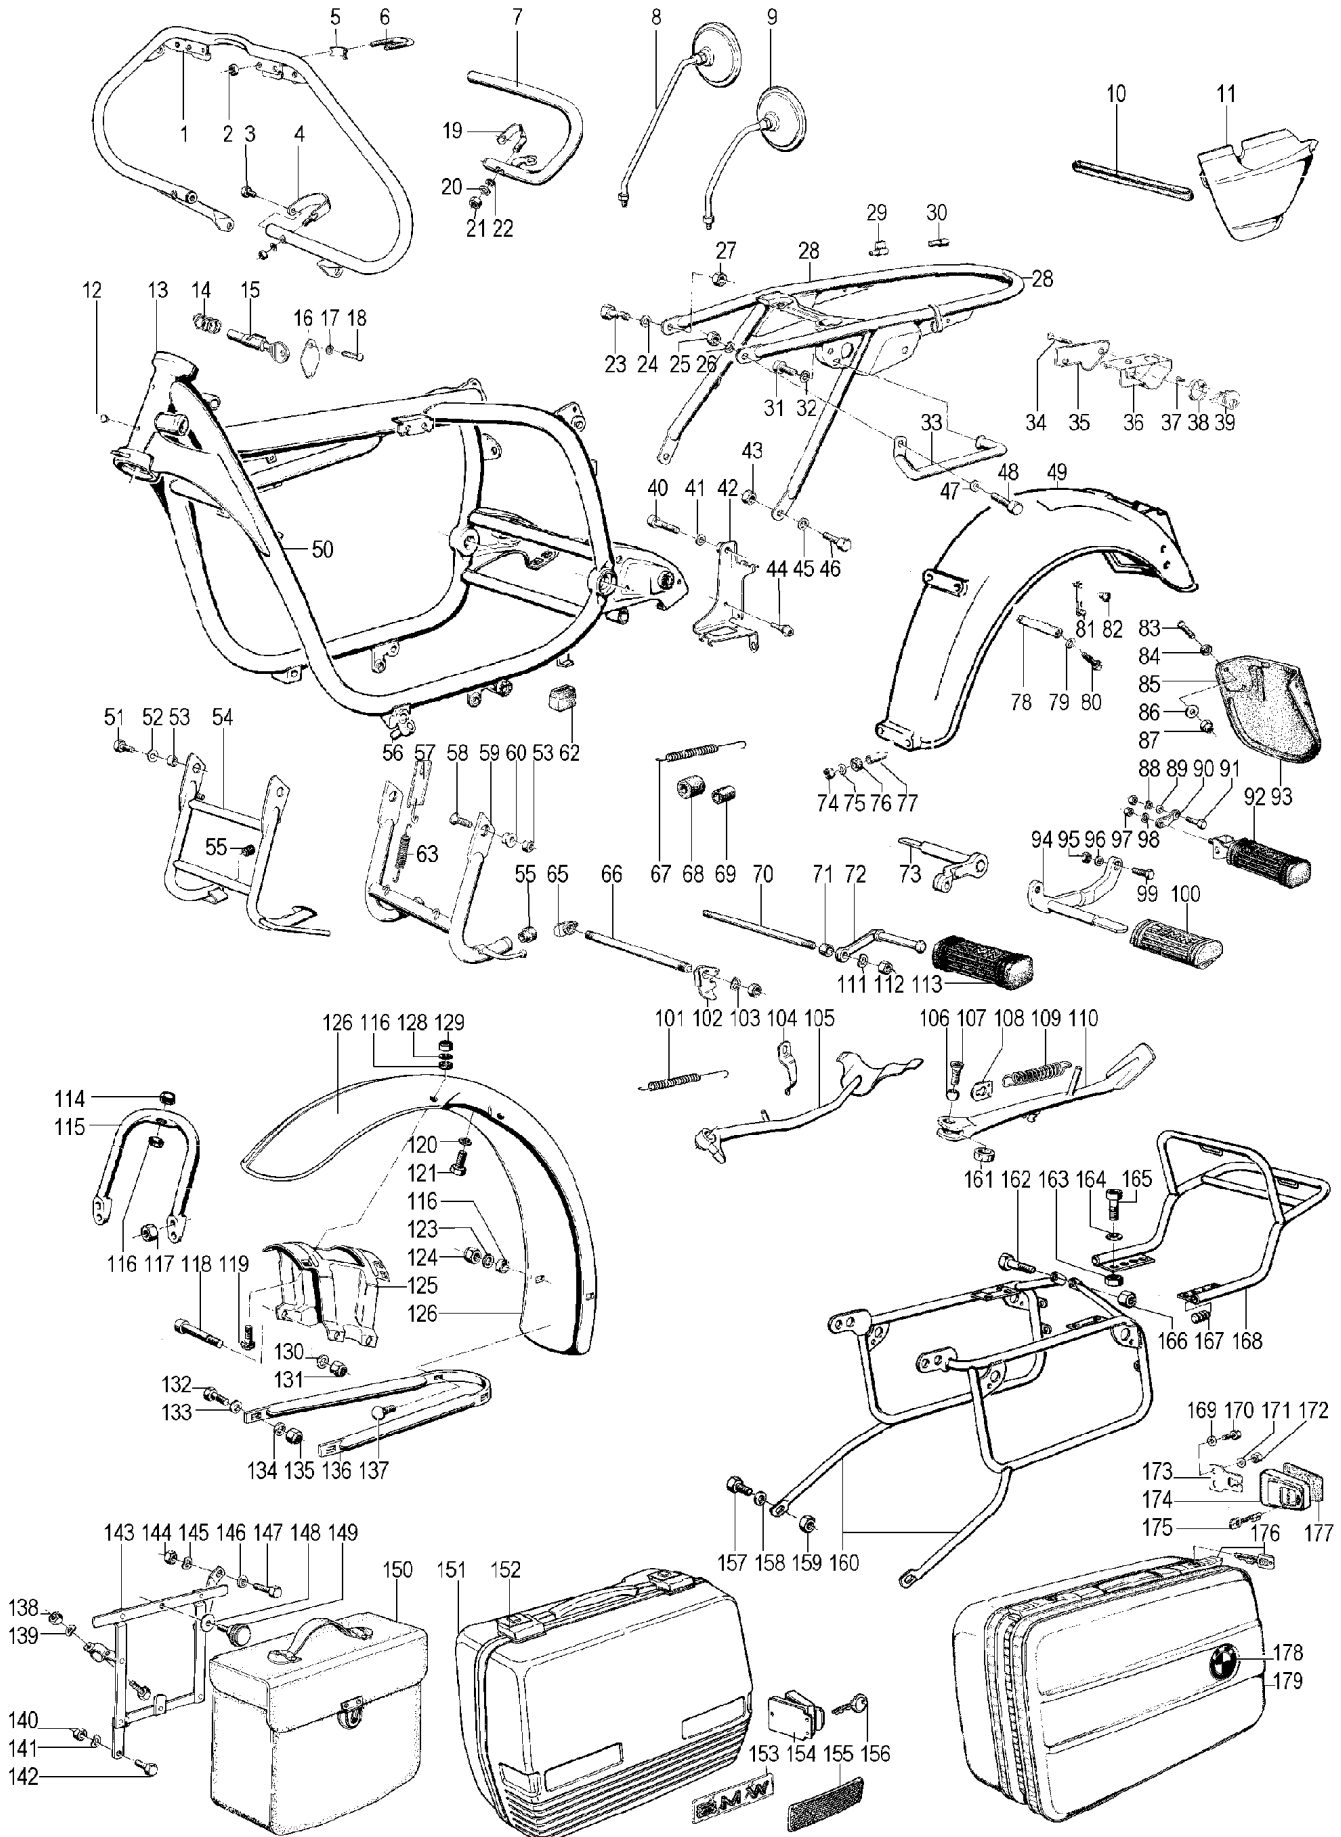

Group 46a Frame, fenders, baggage carrier

<u>Picture-No.</u>	<u>Article-No.</u>	<u>Description</u>	<u>Net</u>	<u>Gross</u>
46_000	1451237	Footrest bolt for BMW R65GS-R100PD from year of manufacture 11/1986, rear	5,84 €	6,95 €