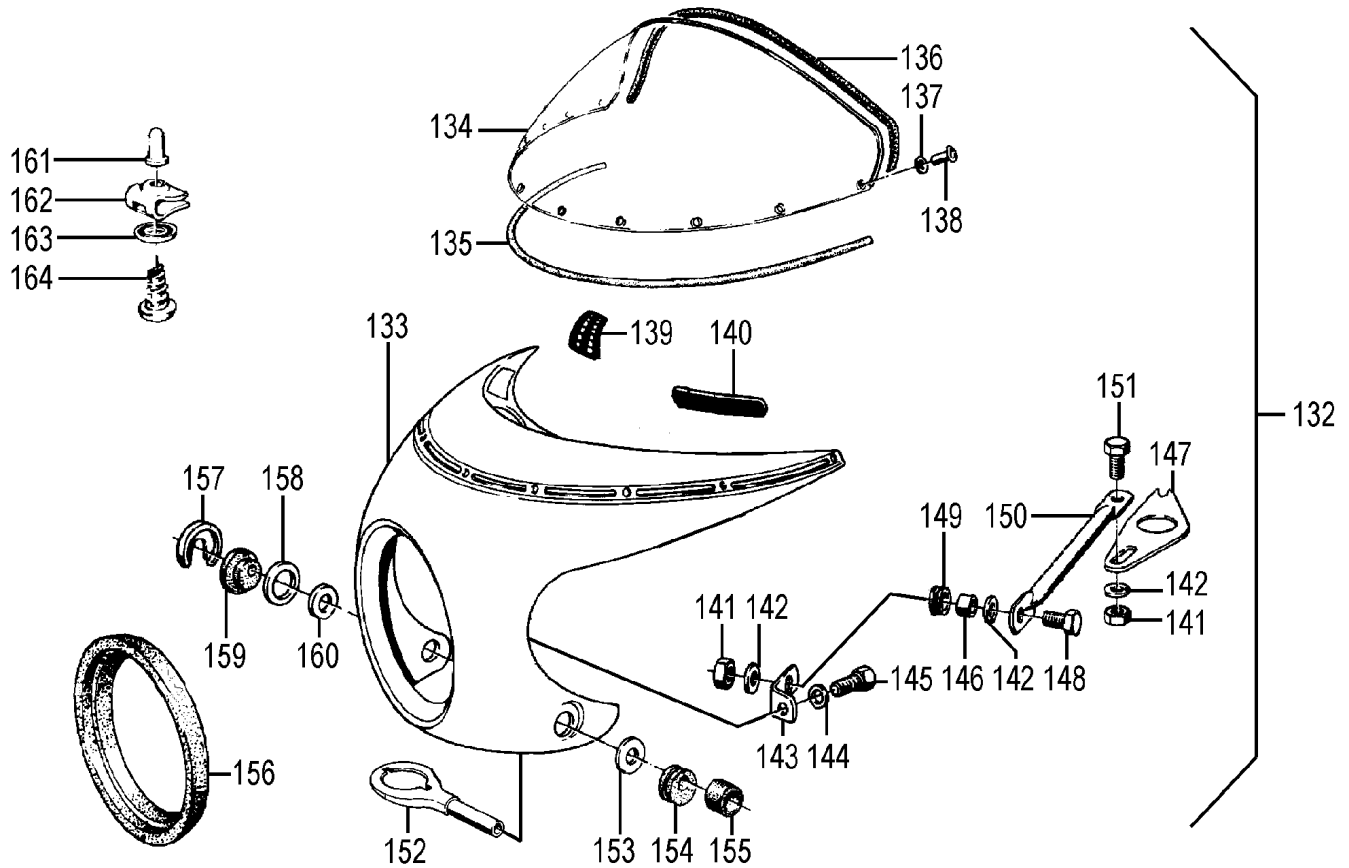

46a_999	2301427	Identification plate for BMW R80, R80/7 and R80TIC 398kg, until year of manufacture 04/1981	16,72 €	19,90 €
46a_999	1236240	Grommet front panel for BMW R45 and R65 and battery cover for BMW R80ST, R80ST, R80GS and R100GS	1,39 €	1,65 €

Group 46b Fairing