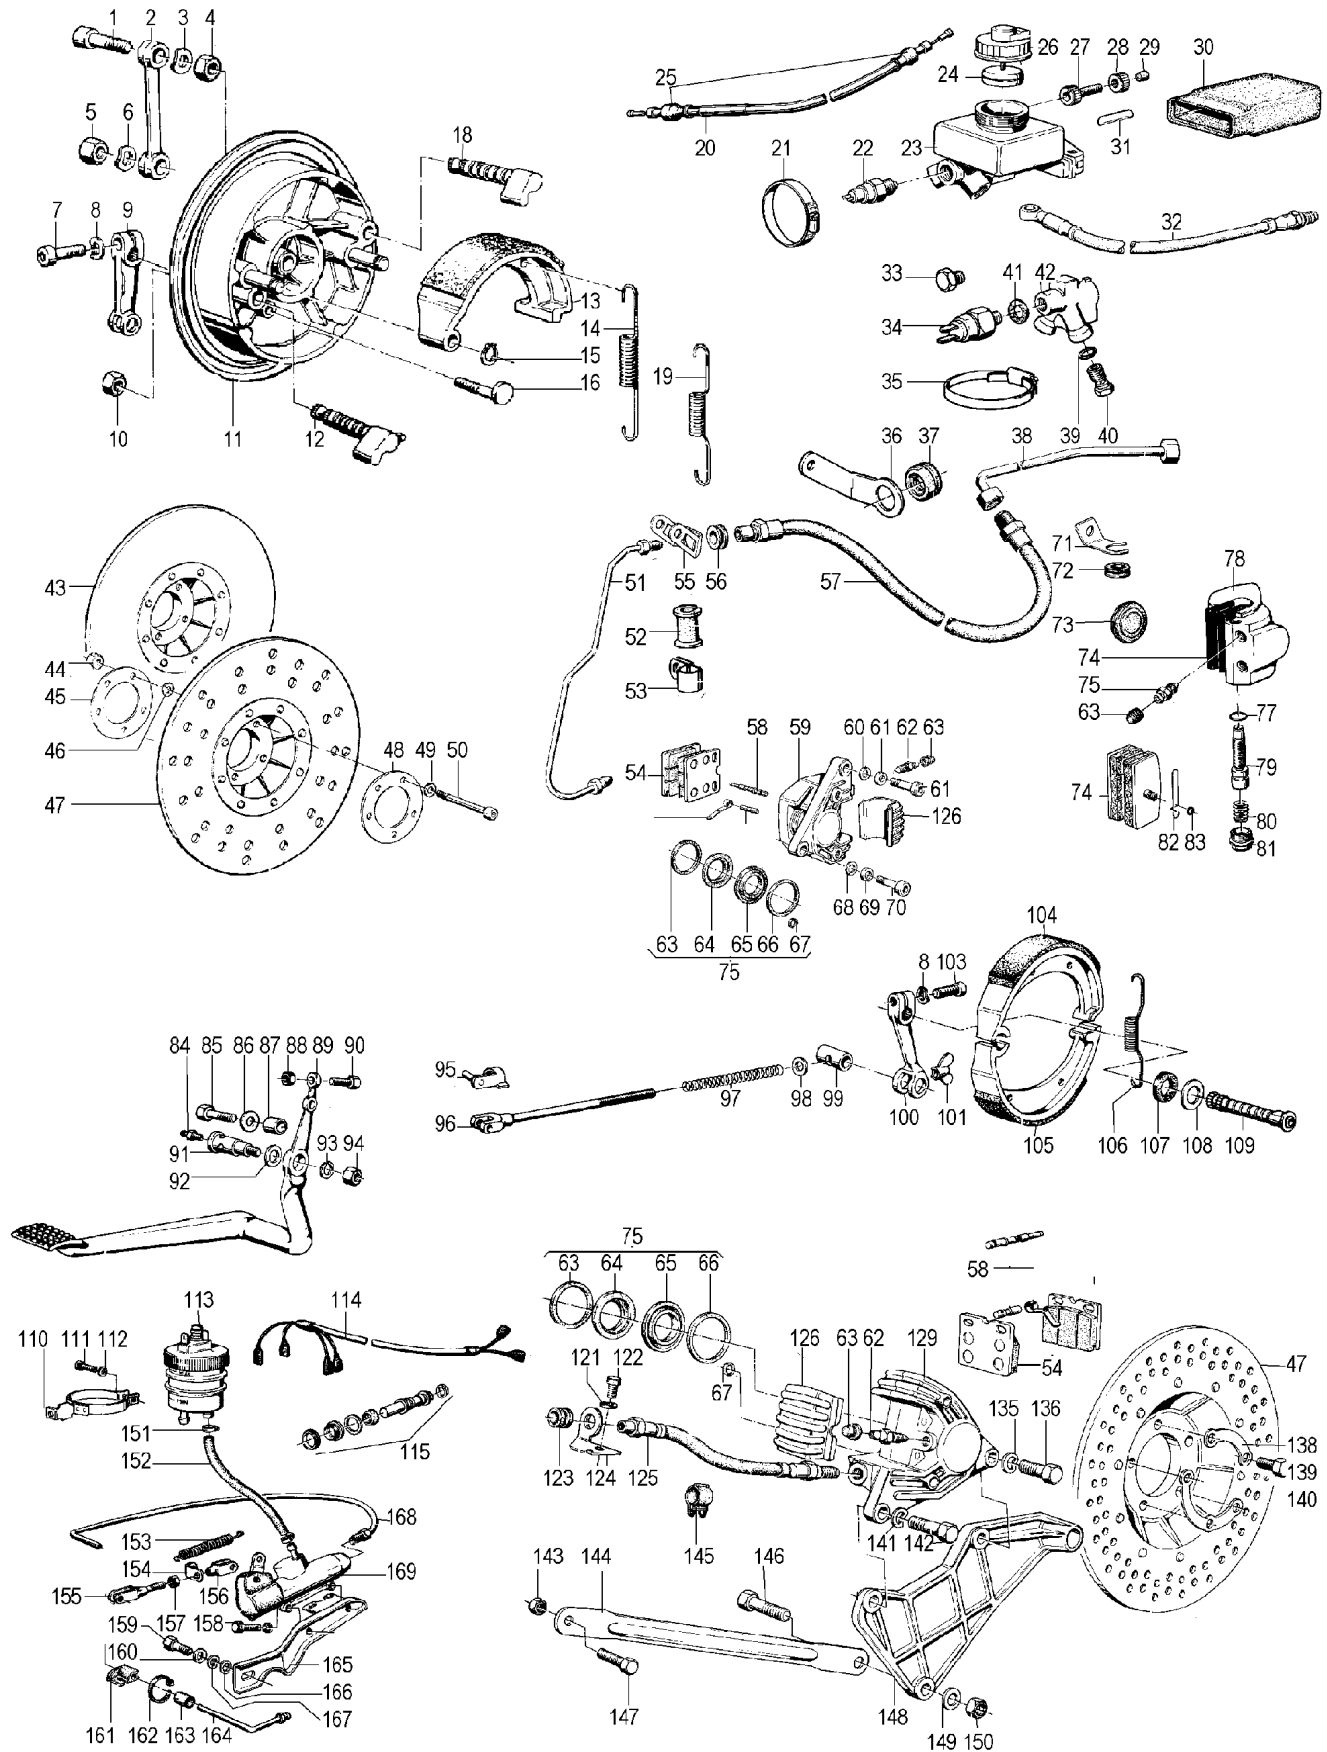

Group 34 Brake

<u>Picture-No.</u>	<u>Article-No.</u>	<u>Description</u>	<u>Net</u>	<u>Gross</u>
34_000	41563	Brake hose steel coated for BMW R100CS from year of manufacture 09/1980, front, upper Lucas, with expertise	41,93 €	49,90 €
34_000	1242759	Brake hose for BMW R100S, RS, RT, years of manufacture 1976-1984, rear 258mm	27,14 €	32,30 €