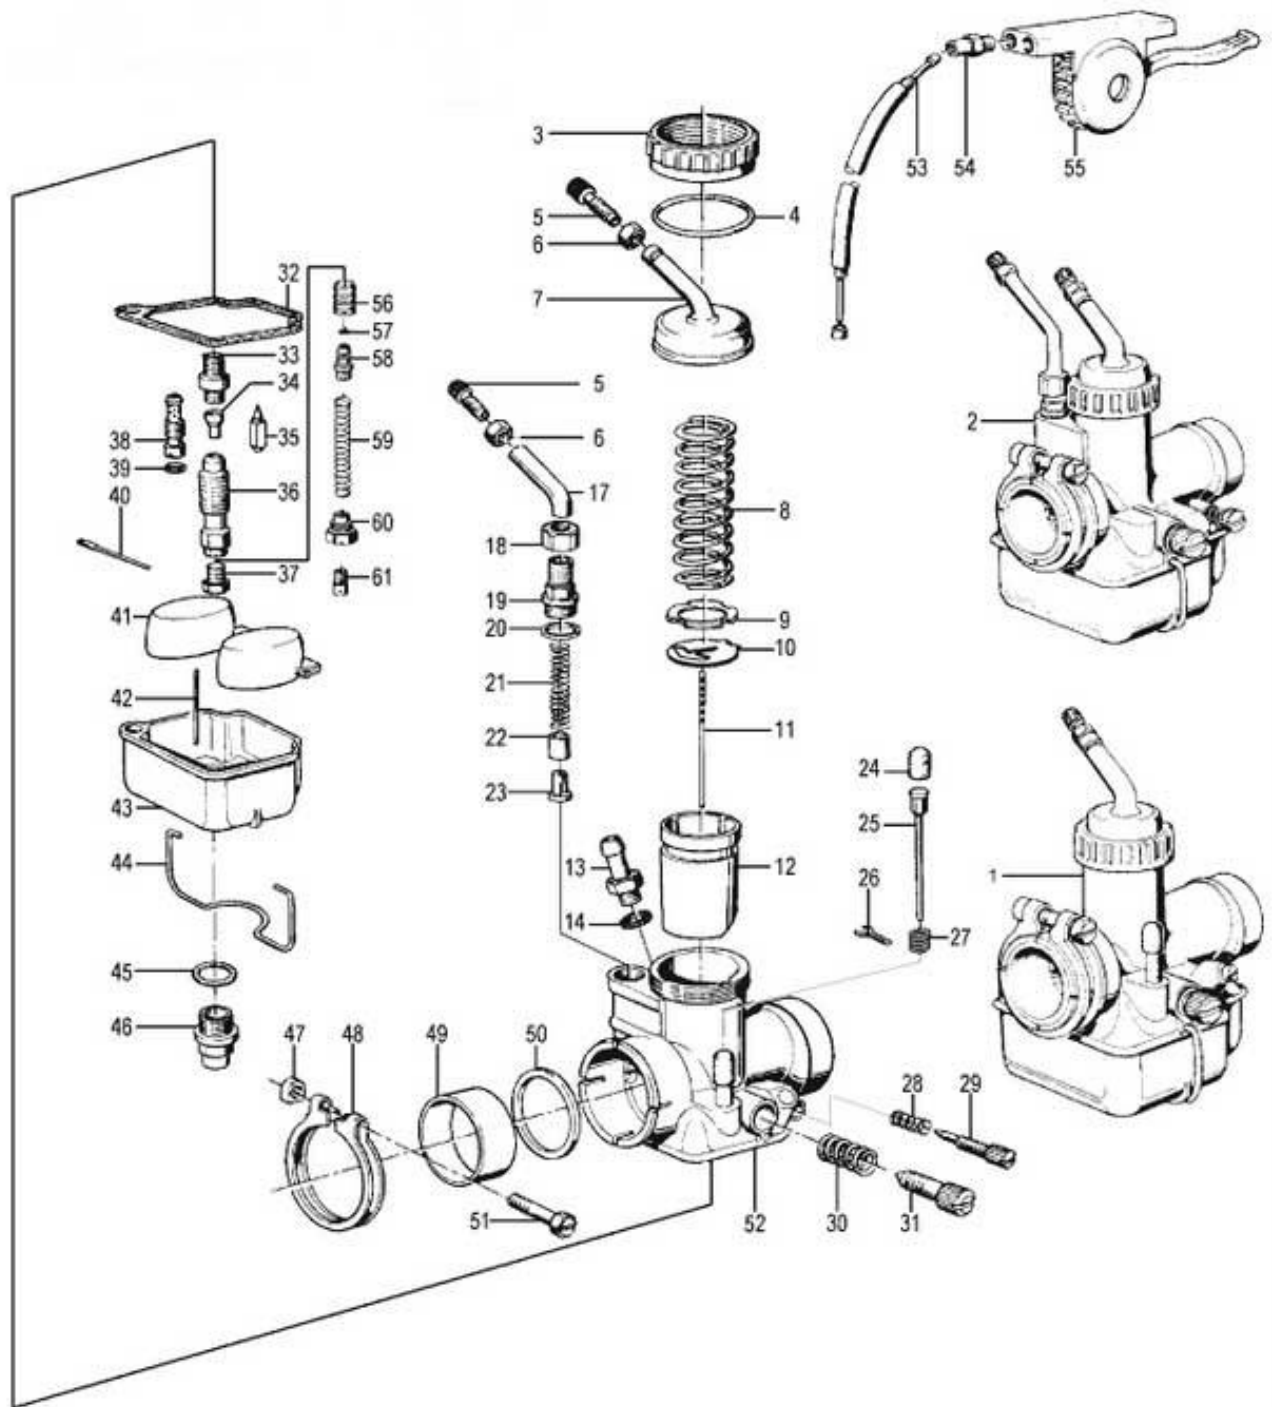

Group 13b BING carburator R50/5-R60/7

<u>Picture-No.</u>	<u>Article-No.</u>	<u>Description</u>	<u>Net</u>	<u>Gross</u>
13b	3017	Fuel hose, oldtime-look, per meter	4,08 €	4,86 €
13b	3017713	Fuel hose, rubber-look, per meter	5,46 €	6,50 €
13b_000	39001	Gasket set for carburettor for BMW R50/5-60/7 and R26, R27 Special	5,71 €	6,79 €
13b_003	14049	Carburettor slide cover nut for BMW R50/2-R69S and R50/5-R60/7 big version, USED	25,88 €	30,80 €
13b_004	54932	O-ring slide top for BMW R50/5, R60/5, R60/6 and R60/7	0,79 €	0,94 €
13b_005	42112	Grommet for throttle cable on carburettor, small, for BMW R24-R27	1,56 €	1,86 €
13b_005	39178	Throttle adjusting screw M 6, long for BMW R24-R25/3, R50-R69S and R50/5-R60/7	1,93 €	2,30 €
13b_005	42111	Grommet for throttle cable on carburettor, large	1,51 €	1,80 €
13b_006	39182	Nut M 6 for throttle adjusting screw	0,46 €	0,55 €
13b_007c	54933	Carburettor slide cover replacement for BMW R50/5, R60/5, R75/5, R60TIC and R60/7 left/right, with screwed tube	29,41 €	35,00 €
13b_008	54929	Carburettor slide spring for BMW R50/5, R60/5, R60TIC and R60/7	1,89 €	2,25 €
13b_009	59276	Washer carburettor plate for BMW R50/5, R60/5, R60/6 and R60/7	0,84 €	1,00 €