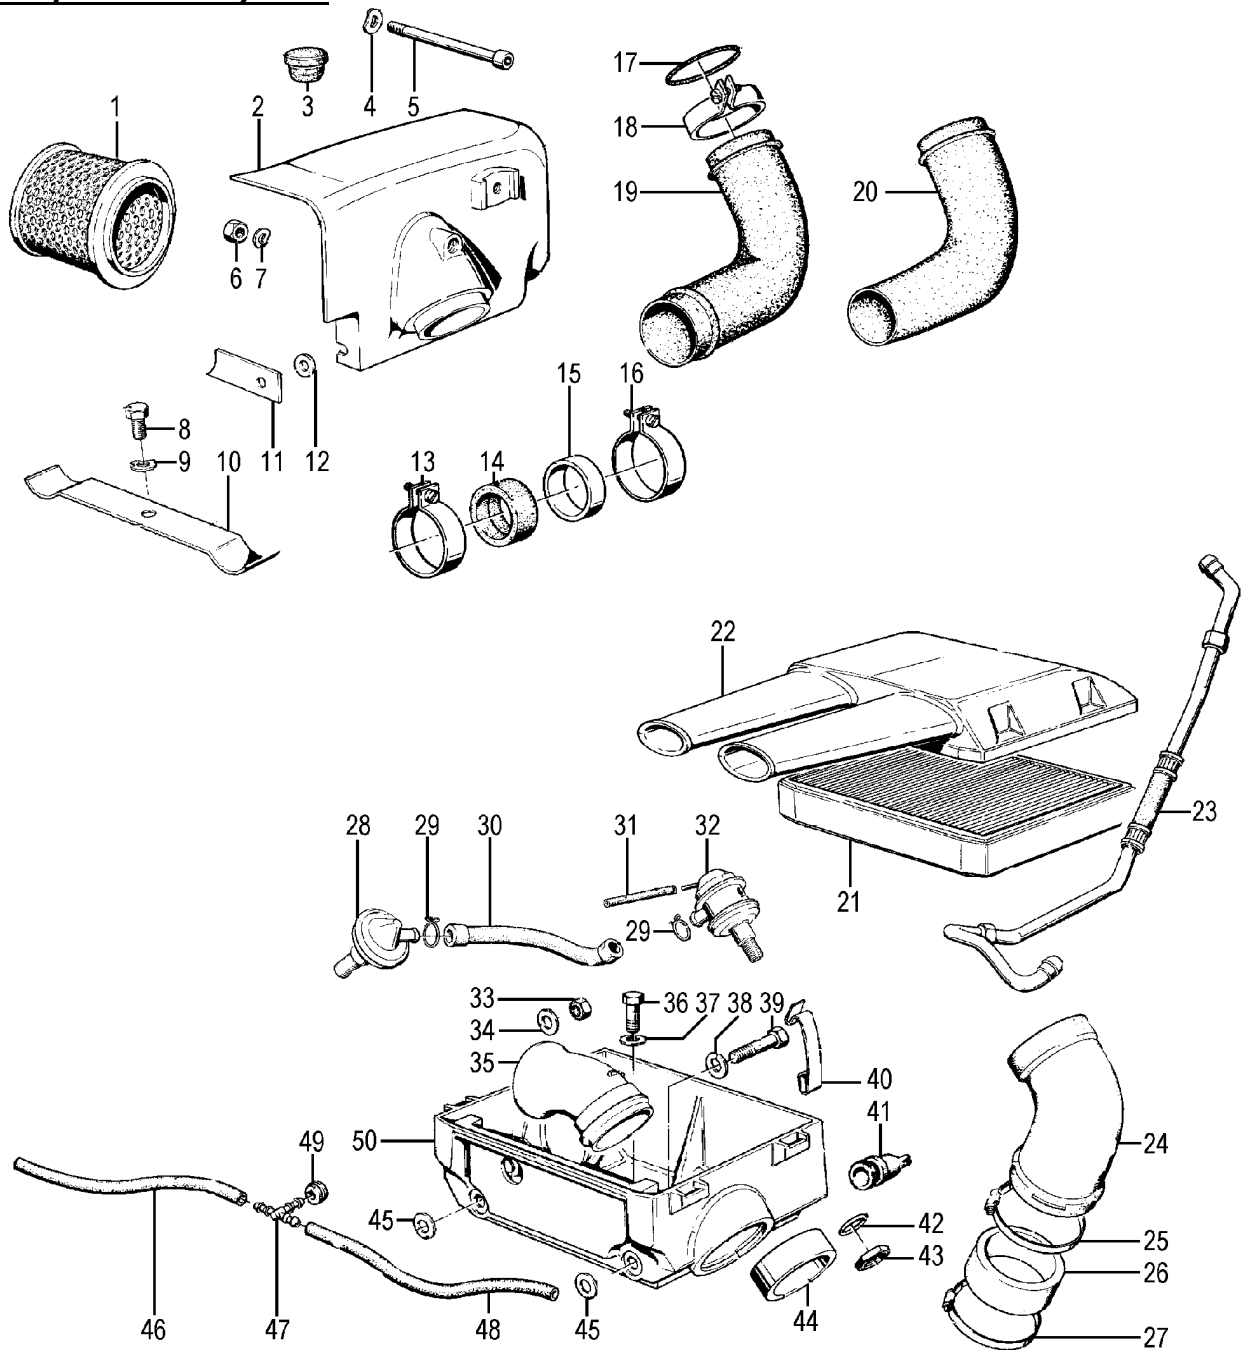

Group 13a Fuel system

<u>Picture-No.</u>	<u>Article-No.</u>	<u>Description</u>	<u>Net</u>	<u>Gross</u>
13_00	1303017	Fuel hose quick-connector, Ø 7,5mm	7,52 €	8,95 €
13_00	1403017	Fuel hose quick-connector, Ø 9mm NOT for BMW-oldtimer-motorcycle	7,52 €	8,95 €
13_000	7770003	Sticker "Ölfilter-/Luftfilterwechsel" for BMW R50/5 and up 3-colour, Ölfilter-/Luftfilterwechsel = Oilfilter-/Airfilterchange	6,30 €	7,50 €
13a	98352	Nut M 8 zinked	0,17 €	0,20 €
13a	0098352	Nut M 8, wrench size 14 zincked	1,01 €	1,20 €
13a_000	9952119	Clamp airfilter for BMW R50/5, R60/5, R60/6, R60/7 and R60TIC Ø 42-48mm	1,51 €	1,80 €
13a_000	9952121	Clamp airfilter for BMW R50/5-R100 and R65GS-R100GS Ø 47-54mm	2,69 €	3,20 €
13a_001	1048	Air filter insert for BMW R50/5-R100 until year of manufacture 09/1980	9,20 €	10,95 €
13a_003	80222	Rubber plug for choke mount at the gearbox for BMW R50/5, R60/5 and R60/6 and steering head for BMW R45/R65, R60/6-R100R	0,21 €	0,25 €
13a_005	54042	Screw for air intake housing for BMW R50/5-R100 and R45/R65	4,12 €	4,90 €
13a_006	13432	Nut M8 for airfilter from BMW R50/5	0,36 €	0,43 €
13a_008	098201	Screw M 8 x 20, hexagon stainless steel	0,26 €	0,31 €
13a_008	98201	Screw for chain tensioner, simplex for BMW R45/R65 and R60/7-R100, M 8 x 20, hexagon and holding screw for exhaust pipe for BMW R50-R69S	0,17 €	0,20 €
13a_009	98457	Spring washer B 8,4, DIN137B-A2 stainless steel	0,21 €	0,25 €
13a_010	1251169	Clamp spring, airfilter(round version) for BMW models, years of manufacture 09/1969-09/1980	8,32 €	9,90 €
13a_011	1335977	Spring shackle air filter housing from BMW R50/5 and up	1,64 €	1,95 €