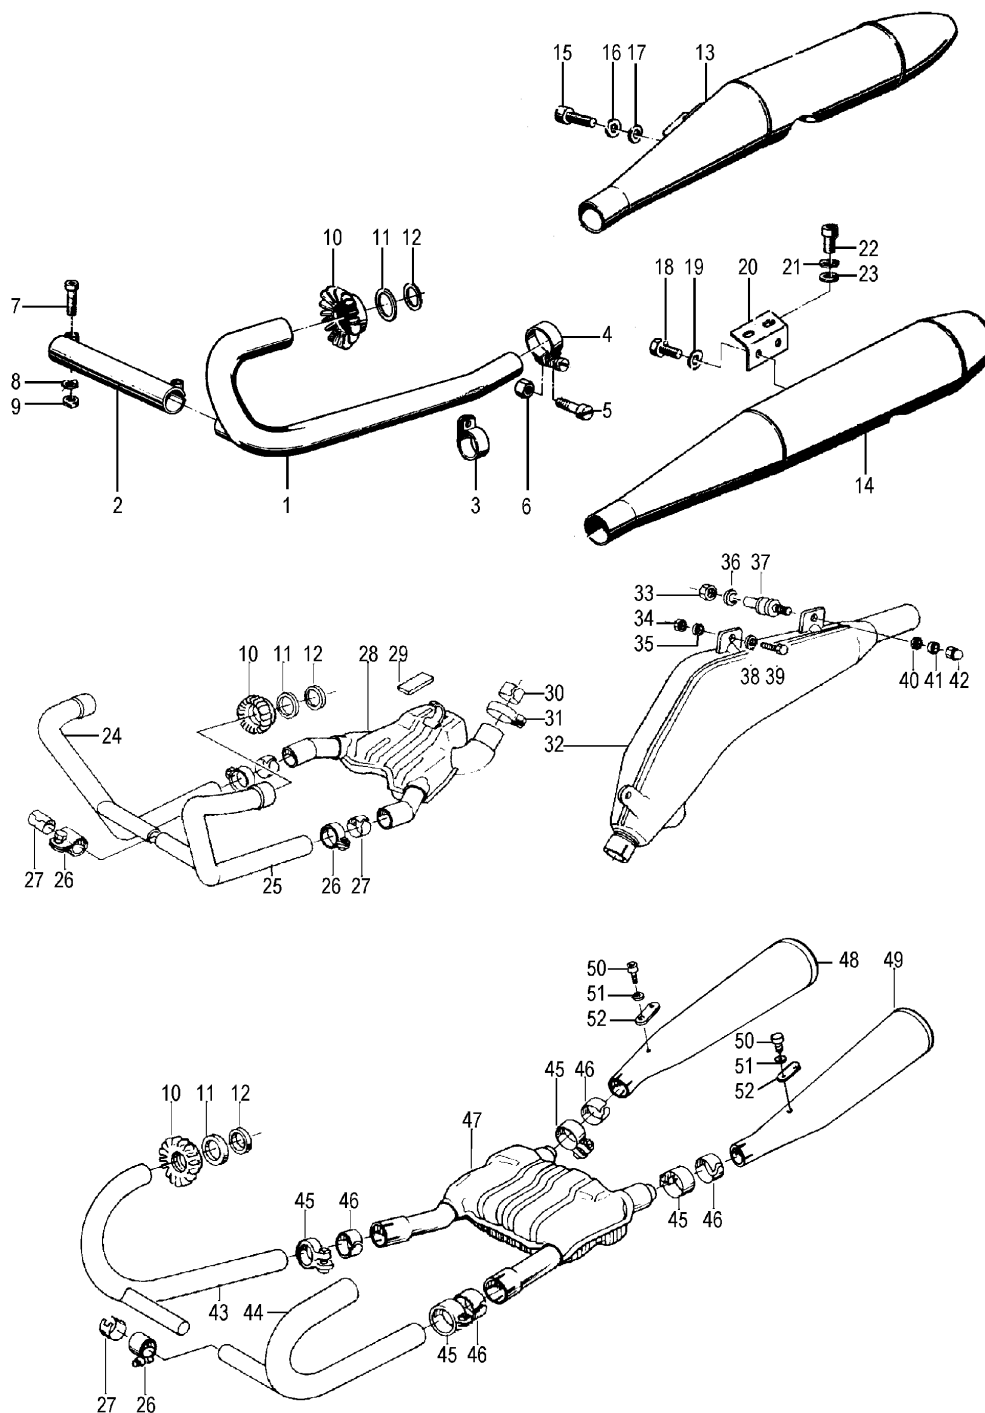

Group 18 Exhaust system

Picture-No.	Article-No.	Description	Net	Gross
18_000	9988100	Exhaust pipe cover for BMW R50/5-R100, Set complete with clamps stainless steel	51,26 €	61,00 €
18_000	1452066	Exhaust pipe for BMW R65 and R65RT SF from year of manufacture 09/1984, right side original BMW	126,05 €	150,00 €
18_000	1452065	Exhaust pipe for BMW R65 and R65RT SF from year of manufacture 09/1984, left side original BMW	126,05 €	150,00 €
18_000	9988101	Exhaust pipe cover for BMW R50/5-R100, single without clamp stainless steel	23,95 €	28,50 €
18_001a	1230434	Exhaust pipe for BMW R50/5-R100, 1st choice in-house production, Set with crosspipe 38mm	234,03 €	278,50 €
18_001aa	112001	Exhaust pipe for BMW R50/5-R100, Set with crosspipes 38mm, stainless steel	276,47 €	329,00 €
18_001b	1237149	Exhaust pipe for BMW R80/7-R100 from year of manufacture 1981, Set with 2 crosspipes NOT for models with oilcooler!!!!	258,82 €	308,00 €
18_001c	1234441	Exhaust pipe for BMW R100S, RS, RT, years of manufacture 1978-1980, left side 40mm	120,97 €	143,95 €
18_001c	1234442	Exhaust pipe for BMW R100S, RS, RT, years of manufacture 1978-1980, right side 40mm	120,97 €	143,95 €
18_001cc	0112002	Exhaust pipe for BMW R100S, RS, RT, CS, years of manufacture 1978 - 1980, Set with crosspipes, 40mm stainless steel	276,47 €	329,00 €