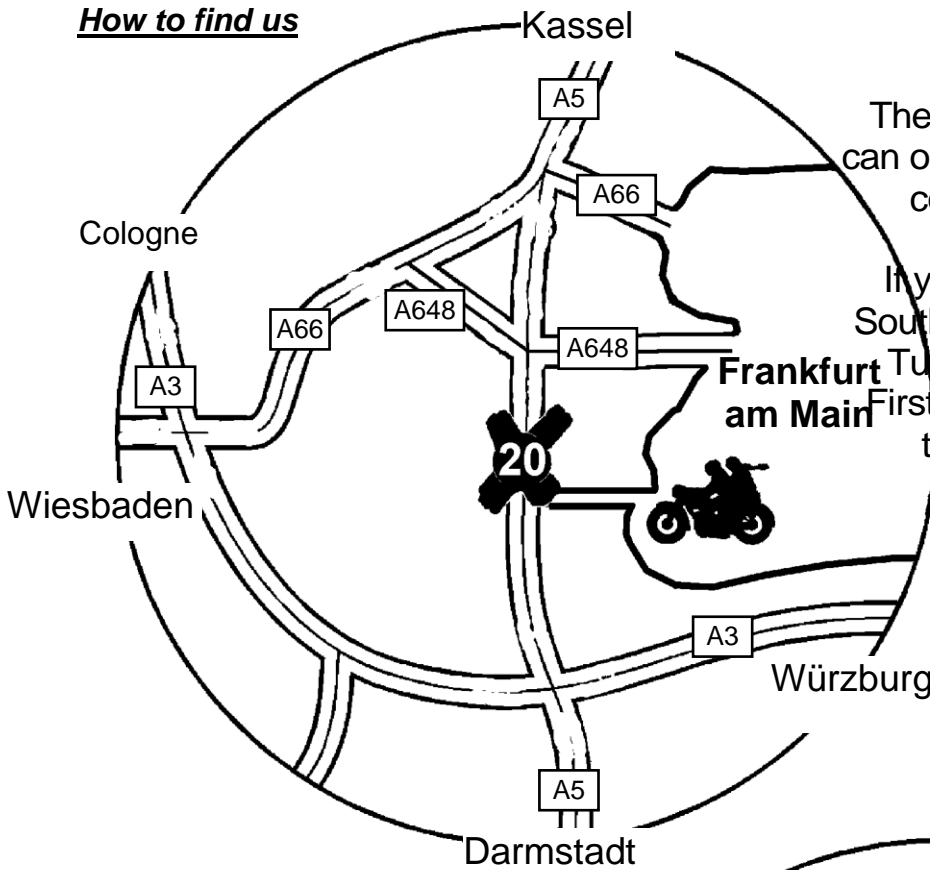

Attention!

The exit 20 – WESTHAFEN can only be used when you are coming from the North.

If you are coming from the South, you have to make a U - Turn at the WESTKREUZ
First direction WIESBADEN, then direction BASEL