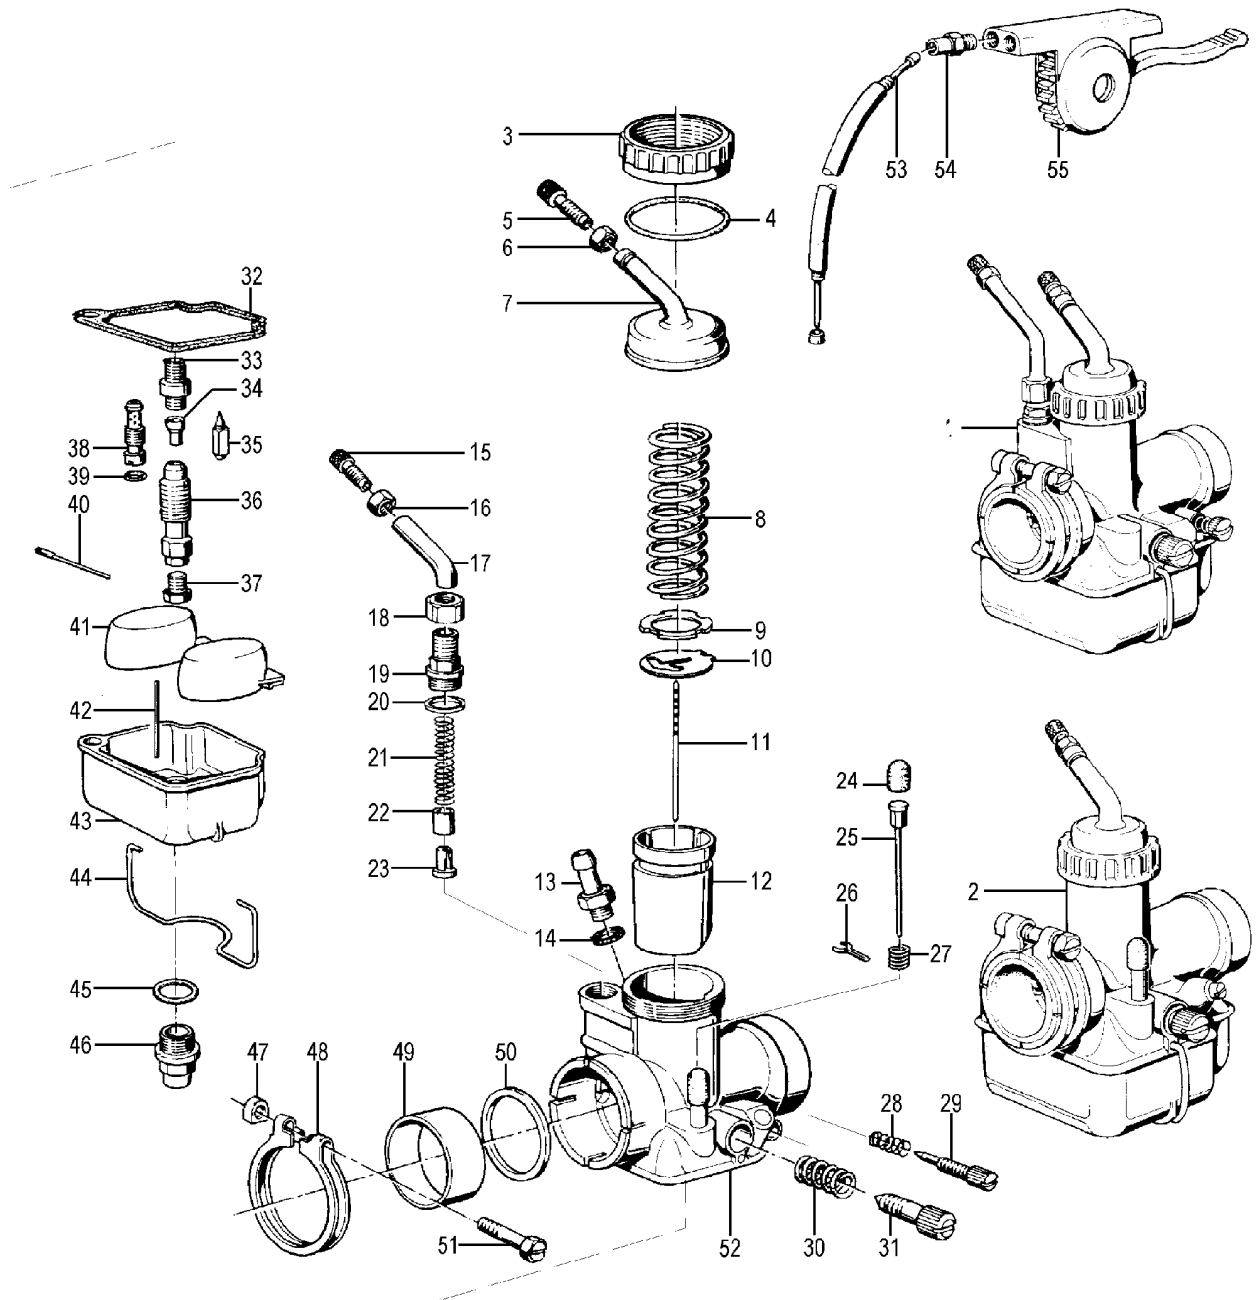

Group 13b BING carburator R50/5-R60/7

<u>Picture-No.</u>	<u>Article-No.</u>	<u>Description</u>	<u>Net</u>	<u>Gross</u>
13b	3017	Fuel hose, oldtime-look	4,08 €	4,86 €
13b	3017713	Fuel hose, rubber-look	5,46 €	6,50 €
13b_000	39001	Gasket set for Carburettor for BMW R50/5-60/7 and R26, R27 Special	4,83 €	5,75 €
13b_003	14049	Slide cover nut R51/3-69S, R50/5-R60/7	4,24 €	5,05 €
13b_004	54932	Carburettor top O-ring R50/5-60/7	0,79 €	0,94 €
13b_005	39178	Throttle adjusting screw M6	1,93 €	2,30 €
13b_005A	42112	Grommet for throttle cable/carburettor, small	1,01 €	1,20 €
13b_005b	42111	Grommet for throttle cable/carburettor, large	1,51 €	1,80 €
13b_006	39182	Nut for throttle adjusting screw M6	0,46 €	0,55 €
13b_007c	54933	Carburator slide cover replacement R50/5-R60/7 RH/LH w/screwed tube	29,41 €	35,00 €
13b_008	54929	Carburettor slide spring R50/5-60/7	1,89 €	2,25 €
13b_009	59276	Washer for R50/5-60/7 carburator plate	0,84 €	1,00 €
13b_010	1254927	Clip for carb. jet needle R50/5-R60/7	0,76 €	0,90 €
13b_011	1254926	Carburettor jet needle R50/5-60/7	3,36 €	4,00 €
13b_012	57820	Carburettor slide R75/5-R75/6	36,22 €	43,10 €
13b_012	54925	Carburettor slide R50/5-R60/7	13,87 €	16,50 €
13b_014	1254920	Gasket ring hose connector R50/5-60/7	0,41 €	0,49 €
13b_017	1261351	Tube for choke cable R60/6, R60	8,15 €	9,70 €
13b_017b	61350	Slide cover tube R50/5-R60/7, R51/3-R69S	10,50 €	12,50 €