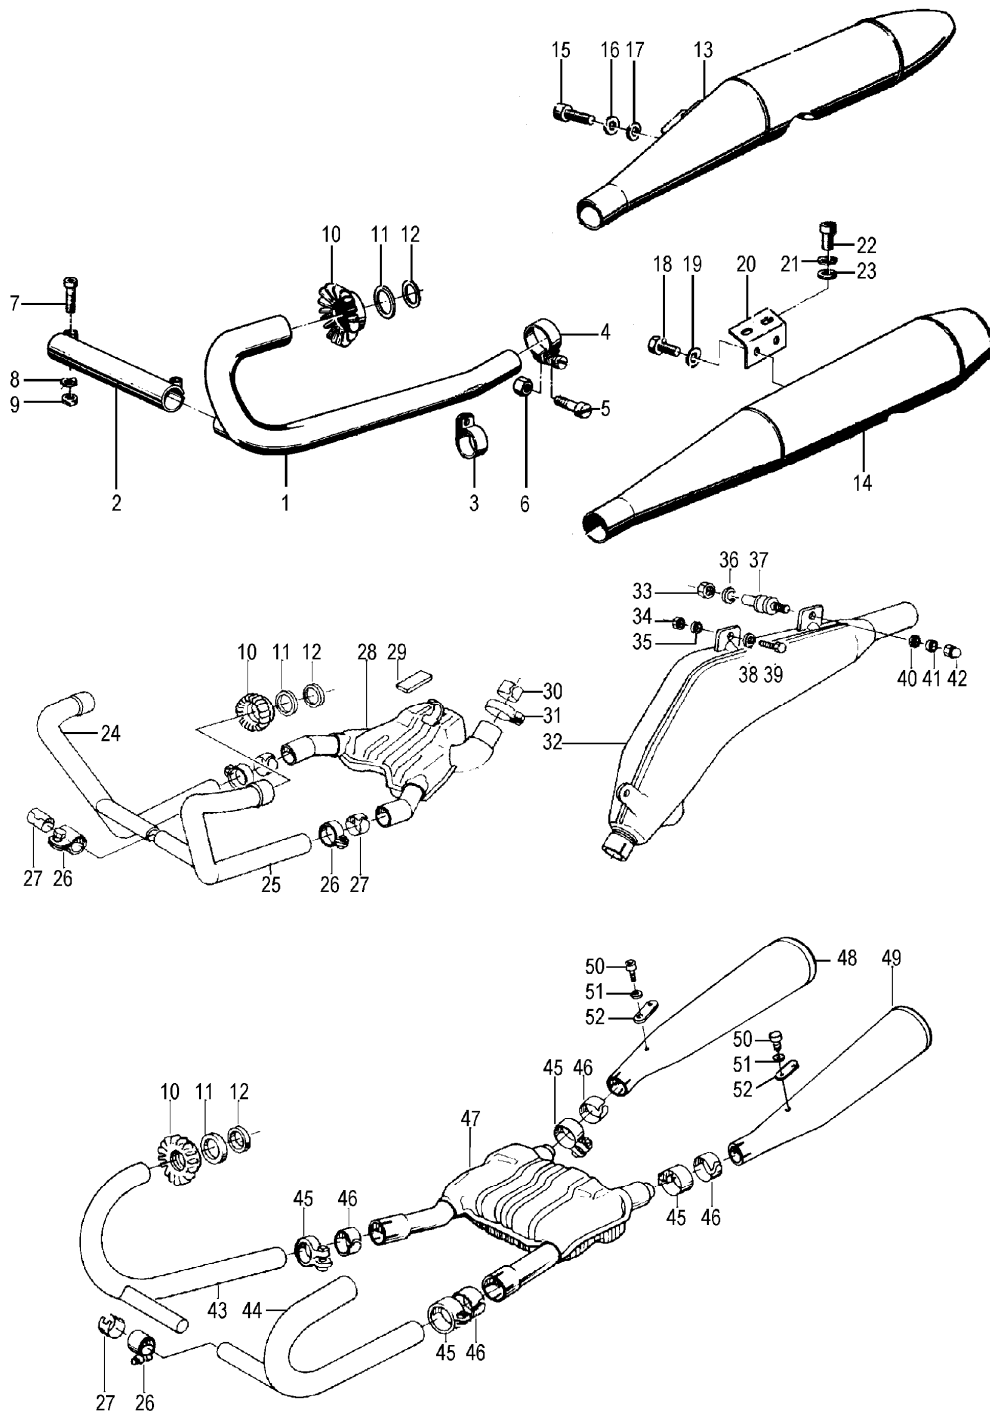

Group 18 Exhaust system

<u>Picture-No.</u>	<u>Article-No.</u>	<u>Description</u>	<u>Net</u>	<u>Gross</u>
18_000	61922	Grommet silencer R 100R	1,33 €	1,58 €
18_000	1460087	Header pipe exhaust K100 '83->	3,83 €	4,56 €
18_000	90139	Wrench for finned exhaust nut, forged steel, professional workshop quality	23,53 €	28,00 €
18_000	9988100	headpipe cover set with clamps R50/5-R100, stainless steel	51,26 €	61,00 €
18_000	1452066	Exhaust pipe R65, R65RT, r/h, original BMW	126,05 €	150,00 €
18_000	1452065	Exhaust pipe R65, R65RT l/h, original BMW	126,05 €	150,00 €
18_000	9988101	Headpipe cover, stainless	23,95 €	28,50 €
18_001a	1230434	Header-pipe set R 50/5-R 100 38mm with crosspipe	252,02 €	299,90 €
18_001aa	112001	Exhaust pipe set R50/5-R100, 38mm, stainless	276,47 €	329,00 €
18_001b	1237149	Exhaust-pipe set R60/7-100RS, 81->, 2 crosspipes	226,89 €	270,00 €
18_001c	1234441	Exhaust pipe R100 40mm, left	102,52 €	122,00 €
18_001c	1234442	Exhaust pipe R100 40mm, right	102,52 €	122,00 €
18_001cc	0112002	Exhaust pipe set R100S, RS, RT, CS, 78-80, 40mm, stainless	276,47 €	329,00 €
18_001d	1238272	Exhaust pipe R45/65, right, ->80	120,97 €	143,95 €
18_001d	1238271	Exhaust pipe R45/65, left, ->80	120,97 €	143,95 €