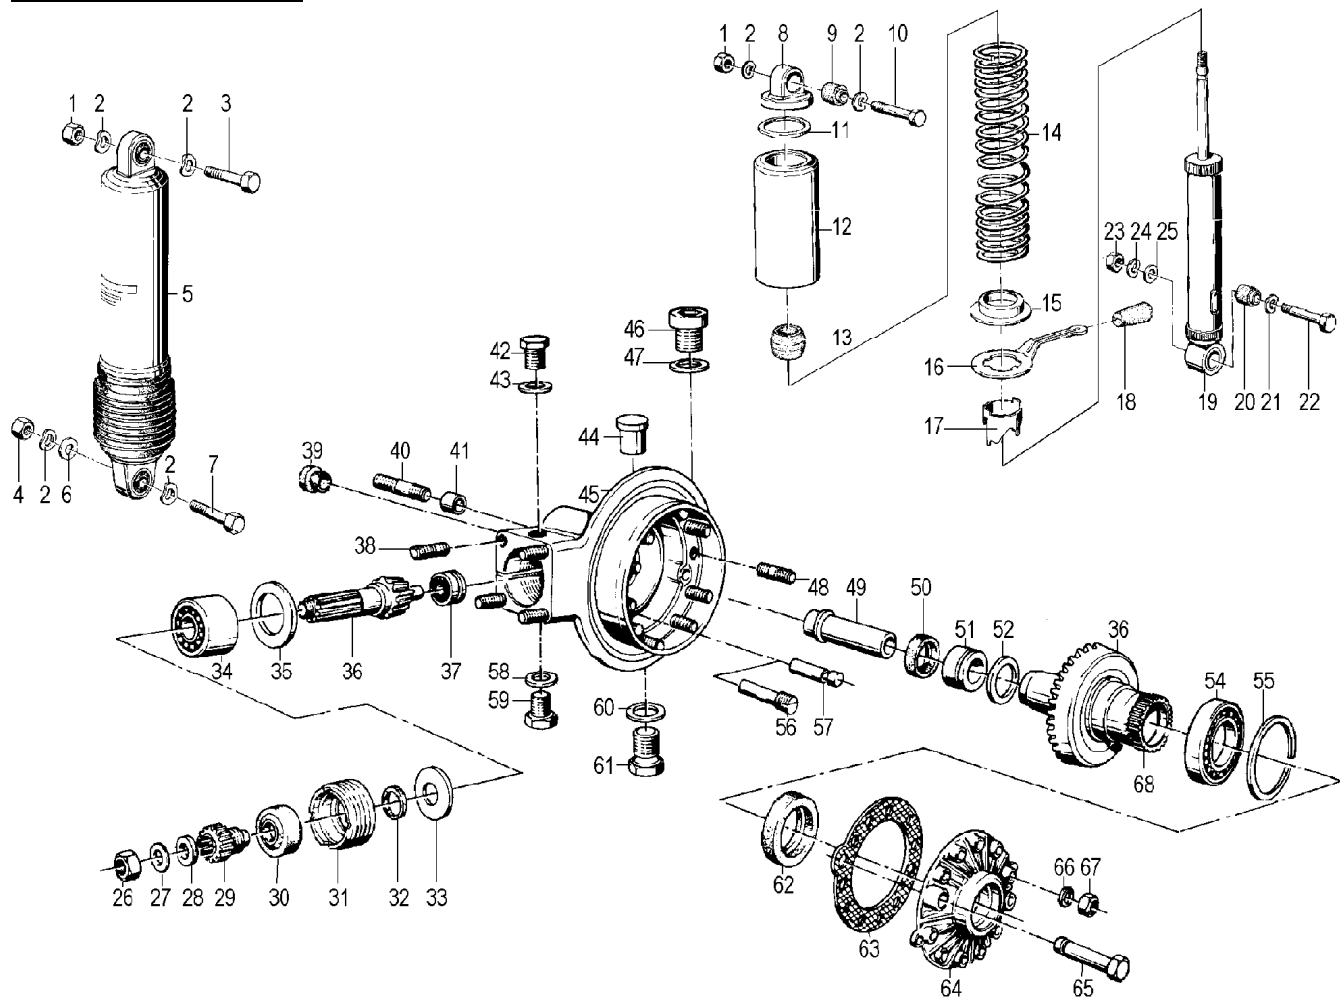

Group 33 Rear axle

<u>Picture-No.</u>	<u>Article-No.</u>	<u>Description</u>	<u>Net</u>	<u>Gross</u>
33_000	2310904	Swingarm bolt / rear drive RH 87->	10,99 €	13,08 €
33_000	1458097	Cover cap for swingarm / rear drive from 1987	1,64 €	1,95 €
33_000	2312459	Shock absorber R80/100R Mystic 1992-> Original BMW	516,81 €	615,00 €
33_000	6000002	Gasket set rear drive (No.A06), for BMW R50/5-R100 until year of manufacture Sep 1980	30,83 €	36,69 €
33_000	2310890	Swing arm bolt / rear drive LH 87->	16,62 €	19,78 €
33_000	1450095	Thrusting pinionwheel, Paralever 1987->	4,41 €	5,25 €
33_000	1450076	Threated piece rear drive Paralever 87->	4,85 €	5,77 €
33_000	1451185	Seal ring for pinion wheel, Paralever, 87->	3,96 €	4,71 €
33_000	1451182	O-ring for rear drive cover R80GS-R100PD	3,78 €	4,50 €
33_000	19209	Oil control plug for finned rear drive	0,97 €	1,15 €
33_000	2301743	Shock absorber R65GS->92, R80G/S,ST->86	327,65 €	389,90 €
33_000	1233302	Gasket ring rear drive and breather R60/6-R100	1,39 €	1,65 €
33_000	1457605	Seal ring for brake key for BMW R80-R100 from Sep 1989 rear	0,28 €	0,33 €
33_000	1237586	Spring, rear R 45/65, reinforced	28,49 €	33,90 €
33_000	1241766	Shock-absorber R80GS->09/83	159,58 €	189,90 €
33_000	1452127	Rear shock complete R 65-80RT, 85-95	344,45 €	409,90 €
33_000	1458322	Shock-absorber R80GS, R100GS, 87-90	210,00 €	249,90 €
33_000	2310508	Shock absorber R80/100GS, 08/88 >> black	478,99 €	570,00 €
33_000	6400008	Shock absorber R80/100GS, 08/88 >> Wilbers Emu	436,89 €	519,90 €
33_000	6000045	Gasket set rear drive (No.A07), for BMW R45-R100 from Sep 1980	30,45 €	36,24 €
33_003	9901169	Screw, rear suspension upper, R50/5-R100RS, stainless, head polished	6,64 €	7,90 €
33_005	2301545	Shock absorber Niveamat R60/6-R100 7 (change as a set!)	310,00 €	368,90 €
33_005b	1236110	Shock absorber set R50/5-R100, IKON (identical to KONI)	310,08 €	369,00 €
33_005c	1237505	Shock absorber set R45/65, IKON	310,08 €	369,00 €
33_005d	236110	Shock absorber R60/6-R100 LH, reinforced, Original BMW	273,07 €	324,95 €
33_005d	1235883	Shock absorber R60/6-R100RT LH, Original BMW >09/84	273,07 €	324,95 €
33_005d	1235884	Shock absorber R60/6-R100RT RH, Original BMW >09/84	273,07 €	324,95 €
33_005d	1231895	Shock absorber R50/5-R75/5 LH, reinforced, Original BMW	361,26 €	429,90 €
33_005d	1231894	Shock absorber R50/5-R75/5 RH, reinforced, Original BMW	361,26 €	429,90 €