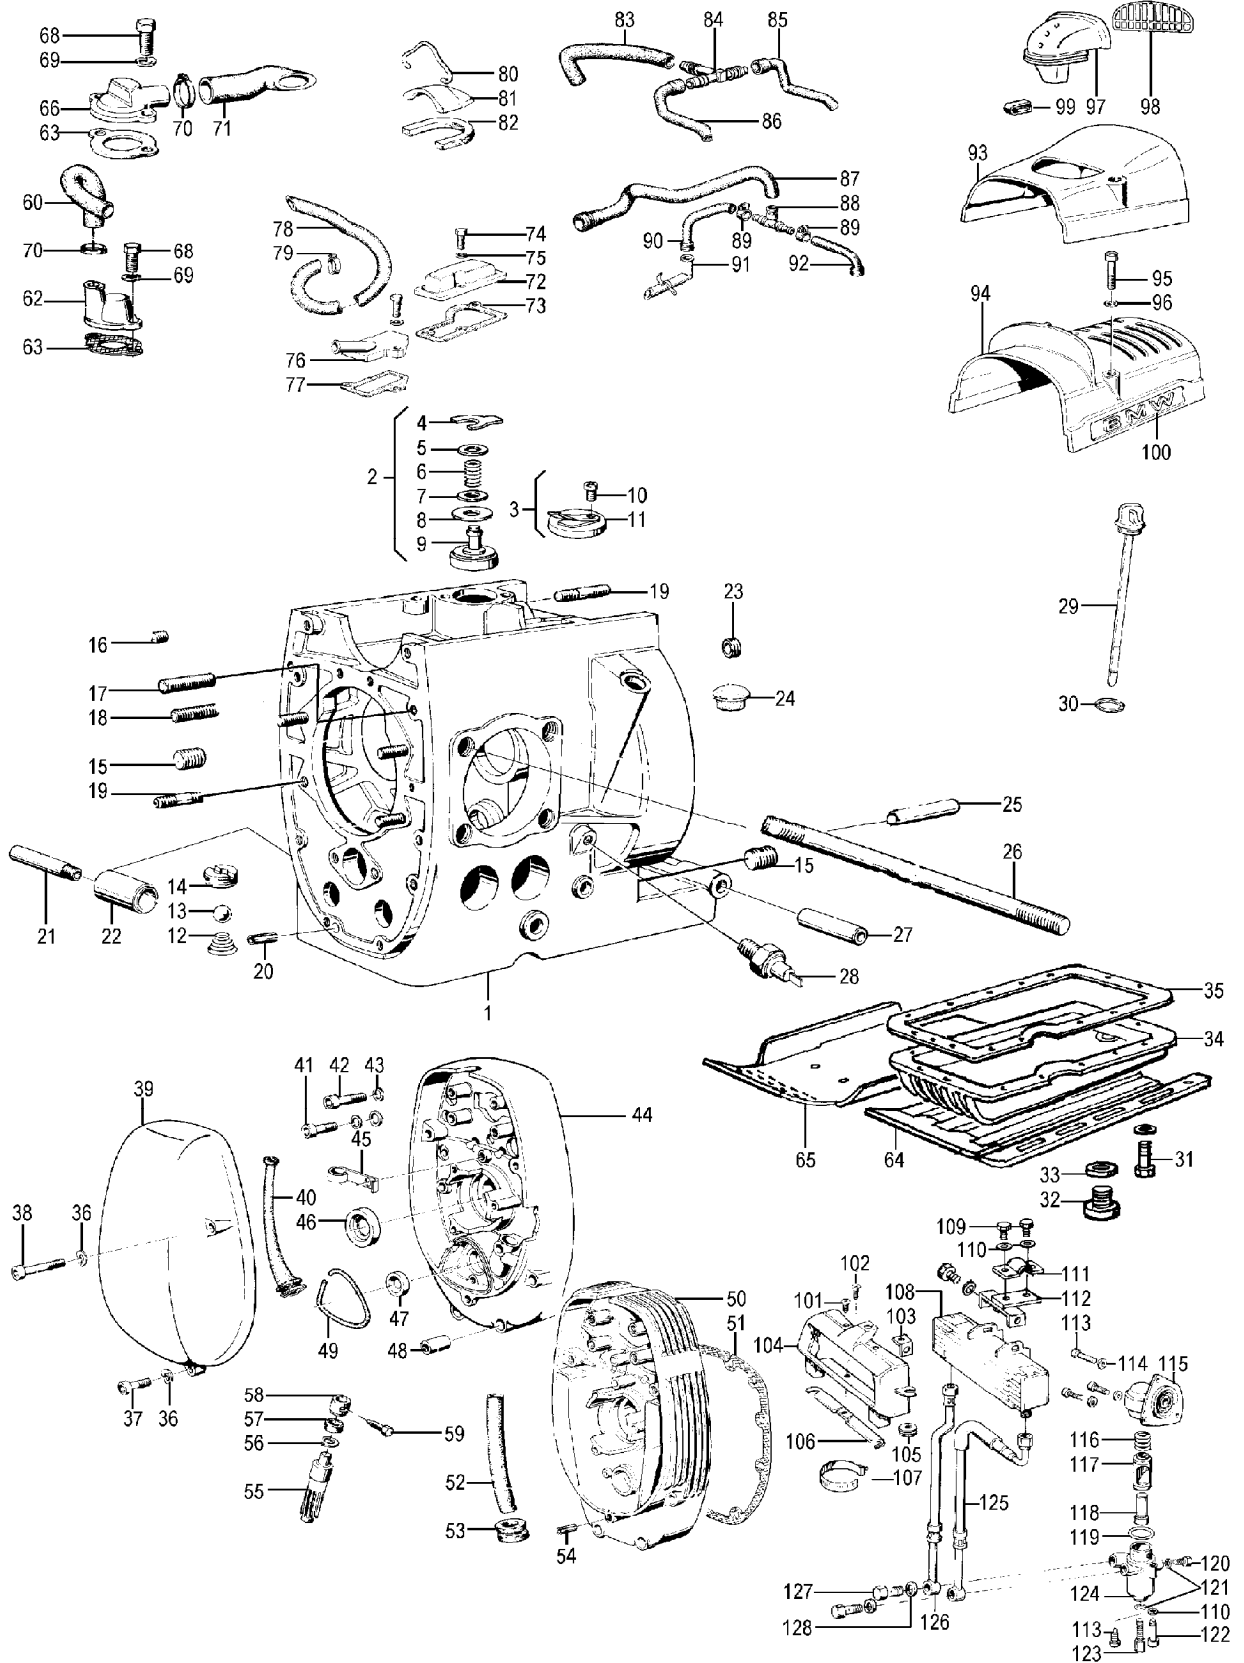

11a_77d 1256966 Fly wheel R50/5-R90S M10x1 ->1975
11a-012 1255560 Piston R75/5-R75/7, 82.02mm

193,00 € 229,67 €
142,02 € 169,00 €

Group 11b Engine

<u>Picture-No.</u>	<u>Article-No.</u>	<u>Description</u>	<u>Net</u>	<u>Gross</u>
11b_	1335870	Breather hose, 76-84, old housing	18,07 €	21,50 €
11b_000	024570	Elastic gasket grease, 20ml	3,61 €	4,30 €
11b_003	1335712	Engine breather R50/5-> new version	22,65 €	26,95 €
11b_011	35711	Engine breather membrane R50/5->	1,60 €	1,90 €
11b_012z	1258294	Piston R90/6, 90.475mm, 1:9,0	167,23 €	199,00 €