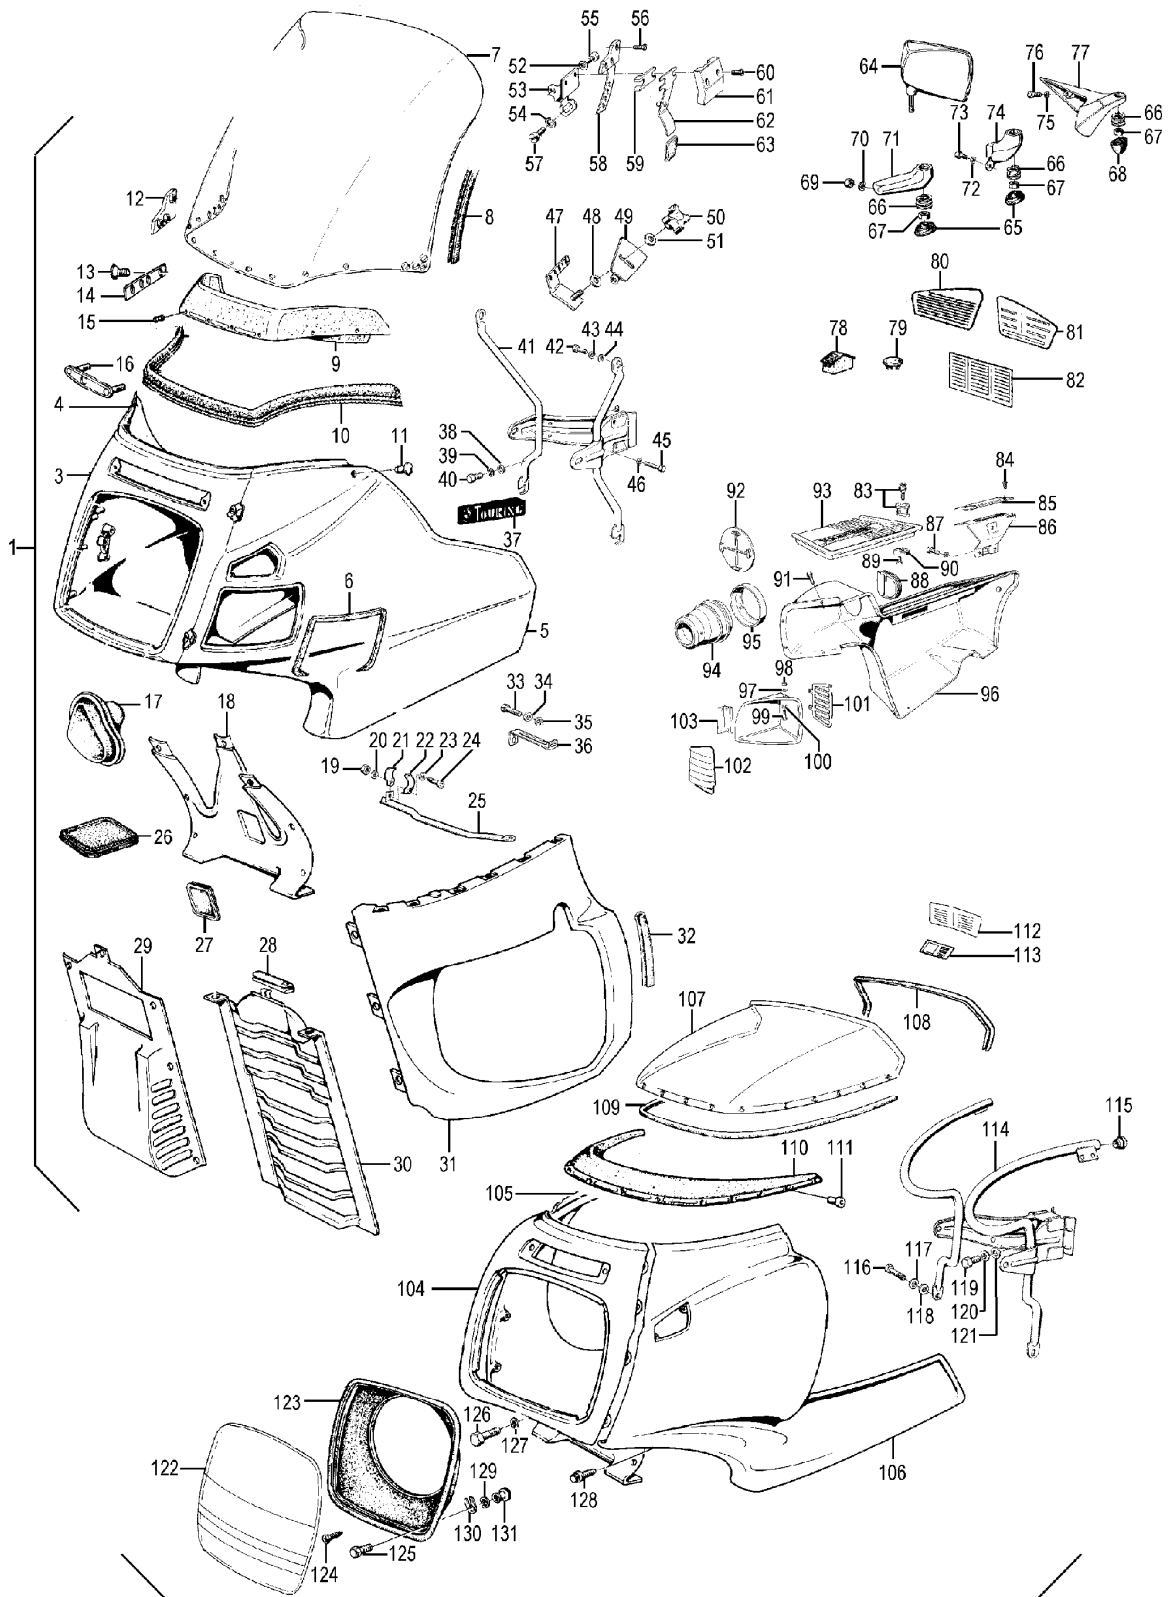

2

<u>Picture-No.</u>	<u>Article-No.</u>	<u>Description</u>	<u>Net</u>	<u>Gross</u>
46b_000	9062391	Mounting set for windshield 2303902	9,00 €	10,71 €
46b_000	1239744	Cap for rear mirror cap for BMW R60-100RT until year of manufacture 09/1980, right side	0,95 €	1,13 €
46b_000	2301512	Cockpit fairing (lower part) R65LS henna-red	140,00 €	166,60 €
46b_000	1239743	Cap for rear mirror cap for BMW R60-100RT until year of manufacture 09/1980, left side	0,95 €	1,13 €
46b_000	2303902	Windshield R65GS-R100GS primed	106,89 €	127,20 €
46b_000	1234842	Windshield edge protection R50/5-R1007	5,09 €	6,06 €
46b_006	1239021	Gasket for air-inlet RT-fairing	6,68 €	7,95 €