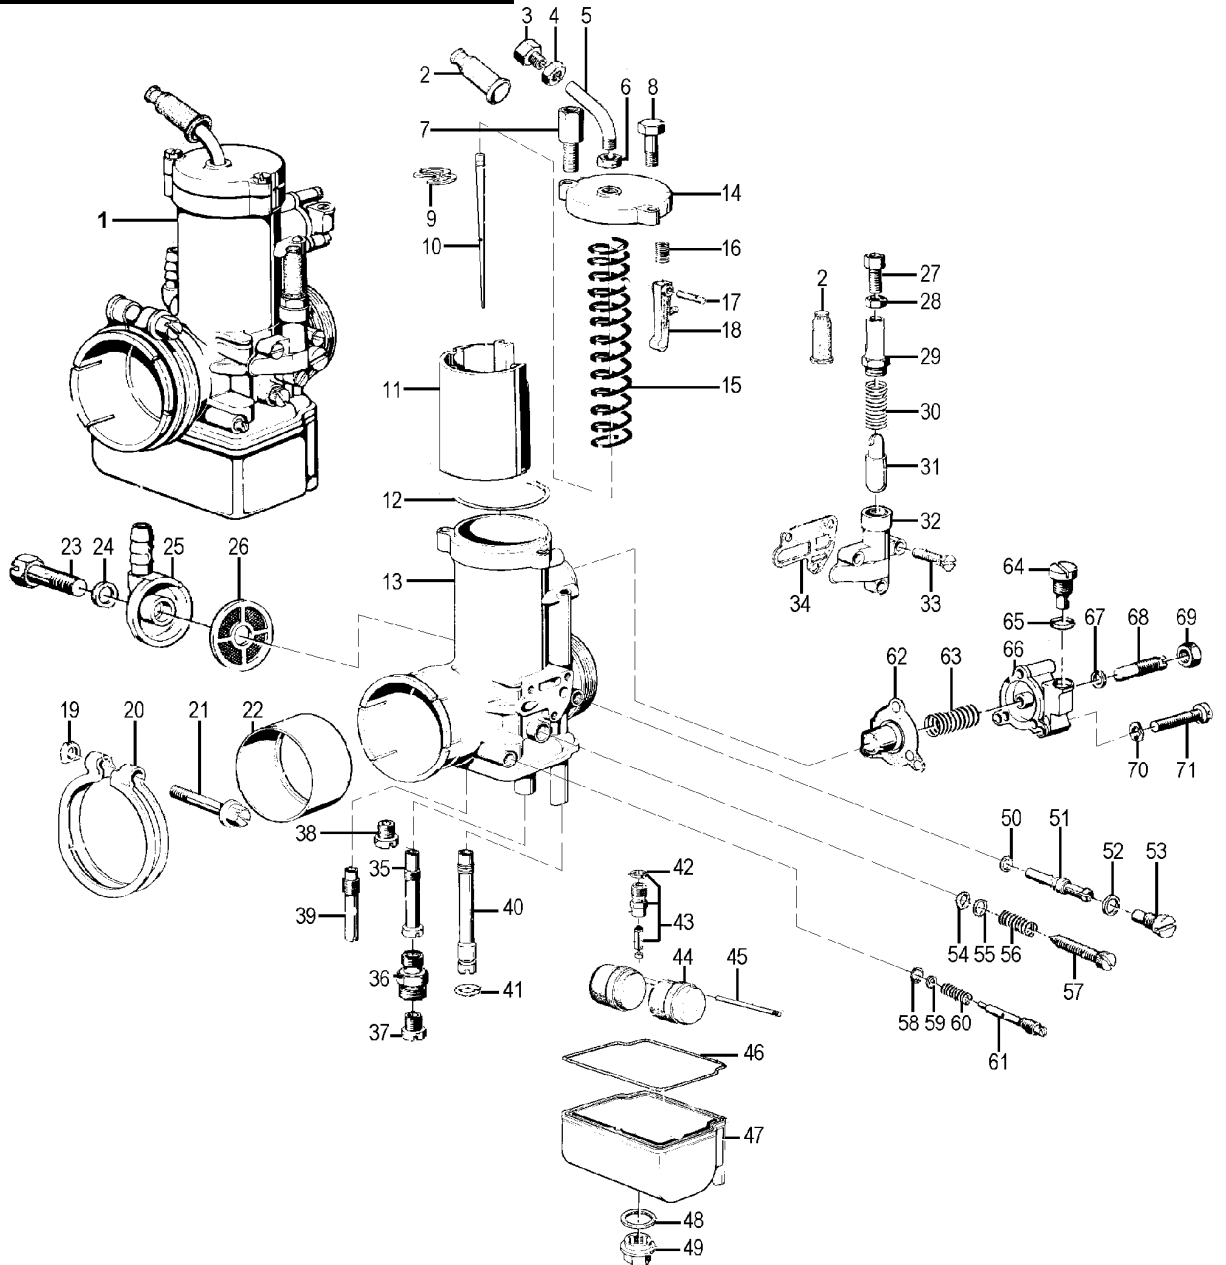

Group 13d Dellorto carburetor R90S

<u>Picture-No.</u>	<u>Article-No.</u>	<u>Description</u>	<u>Net</u>	<u>Gross</u>
13d_000	39006	Gasket set for Carburettor for BMW R90S, Dellorto	10,04 €	11,95 €
13d_001	62399	Dellorto carburettor R90S RH	226,05 €	269,00 €
13d_001	62398	Dellorto carburettor R90S LH	226,05 €	269,00 €
13d_002	1260874	Grommet for throttle cable/carburettor, Dellorto	0,80 €	0,95 €
13d_007	1264281	Throttle adjusting screw R90S, Dellorto, only for the old version !	5,00 €	5,95 €
13d_008	1260845	CarbTop screw R90S	1,01 €	1,20 €
13d_009	1260880	Needle retainer Dellorto	0,63 €	0,75 €
13d_010	1260882	Slide needle Dellorto	9,16 €	10,90 €
13d_011	260881	Throttle slide R90S	36,05 €	42,90 €
13d_012	260883	Dellorto slide top O-ring	1,47 €	1,75 €
13d_014	260846	Carburator slide cover Dellorto	3,78 €	4,50 €
13d_015	260879	Slide spring Dellorto	1,85 €	2,20 €
13d_016	1260848	Spring fuel pump Dellorto	0,21 €	0,25 €
13d_017	1260847	Bolt fuel-pump Dellorto	0,90 €	1,07 €
13d_018	1260849	Gas pump lever, Dellorto	1,05 €	1,25 €
13d_021	36968	Screw for carburator clamp	1,56 €	1,86 €
13d_022	1260885	Isolating jacket, carburettor R 90S	2,94 €	3,50 €
13d_024	1260890	Dellorto fuel entry gasket	0,55 €	0,65 €
13d_025	1260889	Fuel inlet cover Dellorto	4,12 €	4,90 €
13d_026	260888	Sieve Dellorto tube adapter	1,89 €	2,25 €
13d_027	1260875	Choke cable adjuster screw, R90S Dellorto	3,78 €	4,50 €