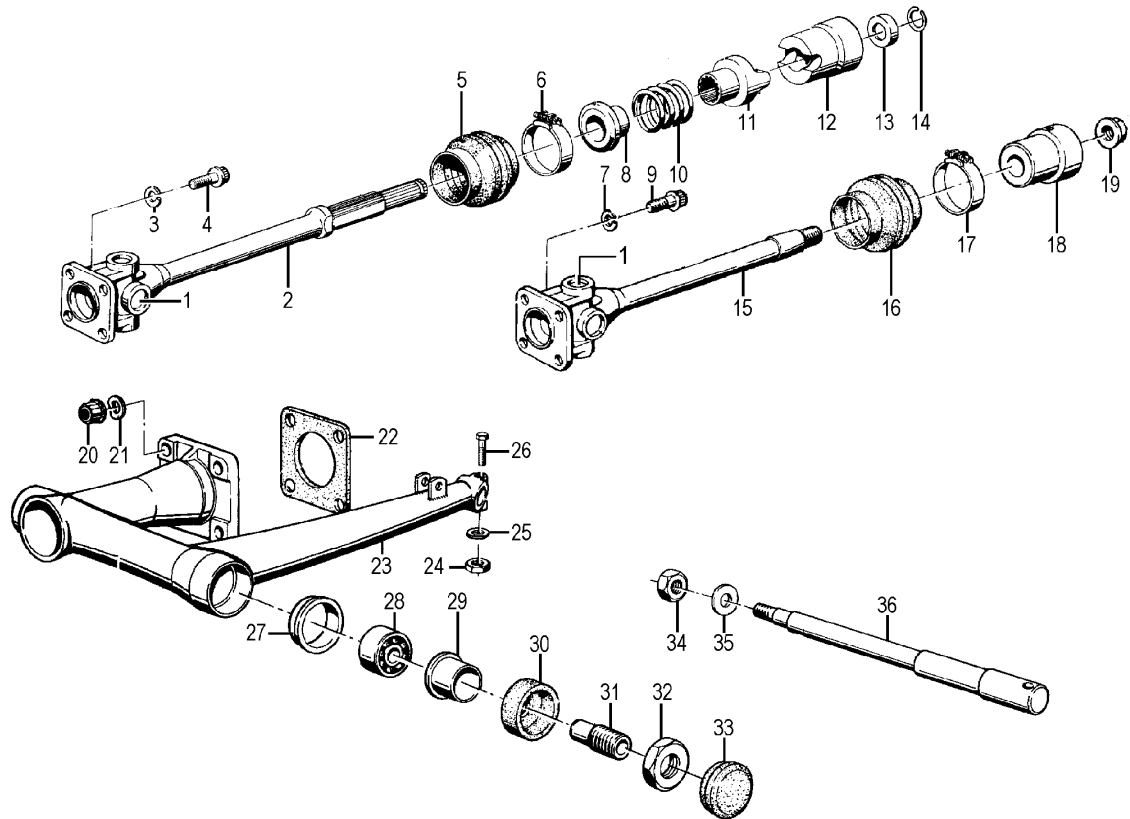

Group 26 Swingarm and drive shaft

<u>Picture-No.</u>	<u>Article-No.</u>	<u>Description</u>	<u>Net</u>	<u>Gross</u>
26_001a	99921	U-joint R51/3-68, R50-69S, /5-R100	38,32 €	45,60 €
26_001b	3034	Repair of universal joint, labour and u-joint	76,64 €	91,20 €
26_002a	235972	Drive shaft, R50/5-75/5, 1:7, SWB, ->02/73	188,07 €	223,80 €
26_002b	1232560	Drive shaft R50/5-R100 LWB 02/73->09/78, 1:7 cone w/out bell	358,74 €	426,90 €
26_002c	1235972	Drive shaft R50/5-75/5 SWB ->02/72, 1:7, rebuilt, in exchange	112,48 €	133,85 €
26_002d	1237180	Drive shaft R60/7-R100 ->09/80	365,00 €	434,35 €
26_002e	1237500	Cardan shaft R45/65 ->09/80	336,09 €	399,95 €
26_002e	1242112	Drive shaft R80/7-R100RT, 09/80>>G65GS, R80G/S (not for Paralever !)	365,55 €	435,00 €
26_003	98432	Lock washer A 8 zink plated	0,08 €	0,10 €
26_004	30414	Drive shaft connecting screw, 12 edges, ->09/80	1,47 €	1,75 €
26_004	1242297	Drive shaft connecting screw, 12 edges, 09/80->	1,47 €	1,75 €
26_005	1230304	Rubber boot Gearbox-swingarm R50/5-R100	10,29 €	12,25 €
26_005b	1452504	Rubber boot swing arm/rear drive 87->	13,61 €	16,20 €
26_006a	30297	Clamp for gearbox for R50/5-R100 *BMW" zinked	2,10 €	2,50 €
26_006b	39813	Clamp for gearbox for R50/5-R100 "BMW", stainless steel	5,46 €	6,50 €
26_014	1237189	Fuse ring drive shaft bell, R45/65, R65GS-R80G/S, R60/7-R100RT (not for Paralever)	4,62 €	5,50 €
26_018b	1230305	Drive shaft bell R50/5-R75/5 SWB, 1:6 cone	41,93 €	49,90 €
26_018b	1232558	Drive shaft bell R50/5-R100 LWB ->09/78, 1:7 cone	73,95 €	88,00 €
26_019	30084	Drive shaft nut M16, R 50-69S	4,62 €	5,50 €
26_020	37789	Dodecagon nut cylinder base, cardan coupling	2,02 €	2,40 €
26_022	2311098	Driveshaft gasket R50/5-R100	1,51 €	1,80 €
26_026	98205	Screw M8x35 hexagon	0,25 €	0,30 €
26_027	39812	Grease stop washer, rear swingarm 26-100	1,43 €	1,70 €
26_028	13064	Wheel bearing R26/27, R50/5-R100, R45/65 >09/84 + rocker arm, in front and rear R26-69S	15,88 €	18,90 €
26_028	0013064	Wheel bearing R26/27, swingarm R26-R100 +0.10 / +0.15 mm	37,82 €	45,00 €
26_028b	42618	Swing arm bearing, sealed, 01/81-> (fits Monolever, too)	32,10 €	38,20 €
26_029	00324	Thrust bushing f. swingarm R26-69S	5,84 €	6,95 €
26_030	00331	Seal-ring, swingarm all	3,19 €	3,80 €
26_030a	1236897	Swing seal R45/65->01/81, R80/R100 09/80->01/81	2,48 €	2,95 €
26_031	30301	Swing arm bolt R50/5-R100	26,81 €	31,90 €
26_032	54174	Nut for rear swing arm bolt R26-R100	4,83 €	5,75 €
26_033	1230296	Dust cap f. swing arm bearing R50/5-R100, Standard	1,64 €	1,95 €
26_033a	1230297	Dust cap f. swing arm bearing R50/5-R100, shining	1,64 €	1,95 €
26_035	1232709	Part for wheel axle: Flat washer lagre, stainless steel R50/5-R100RS upto sep/1980	5,00 €	5,95 €