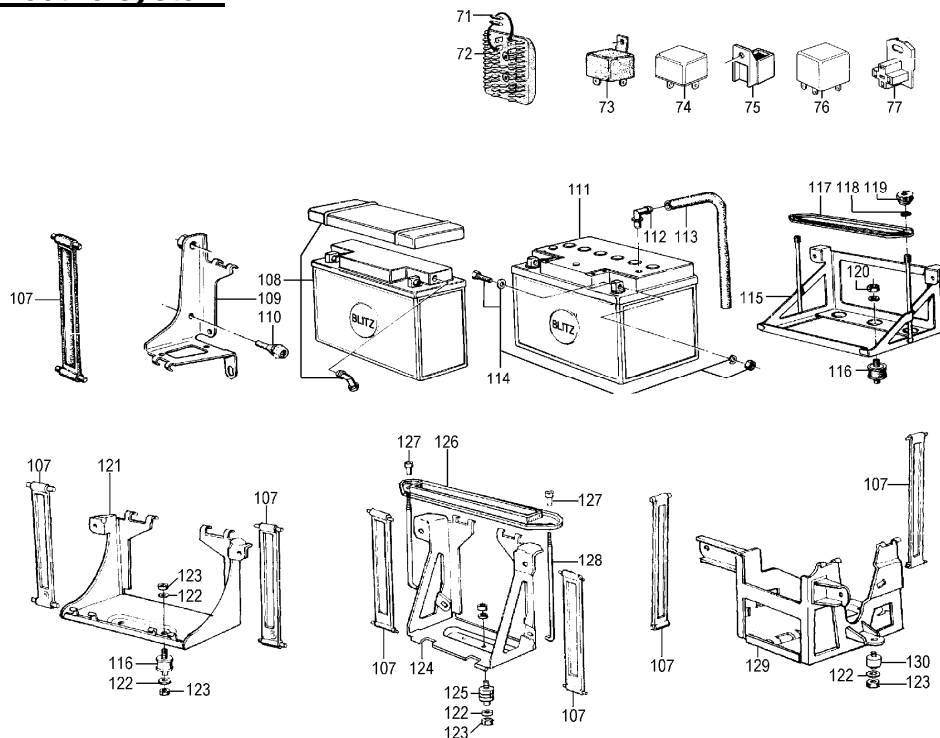

Group 61 Electric system