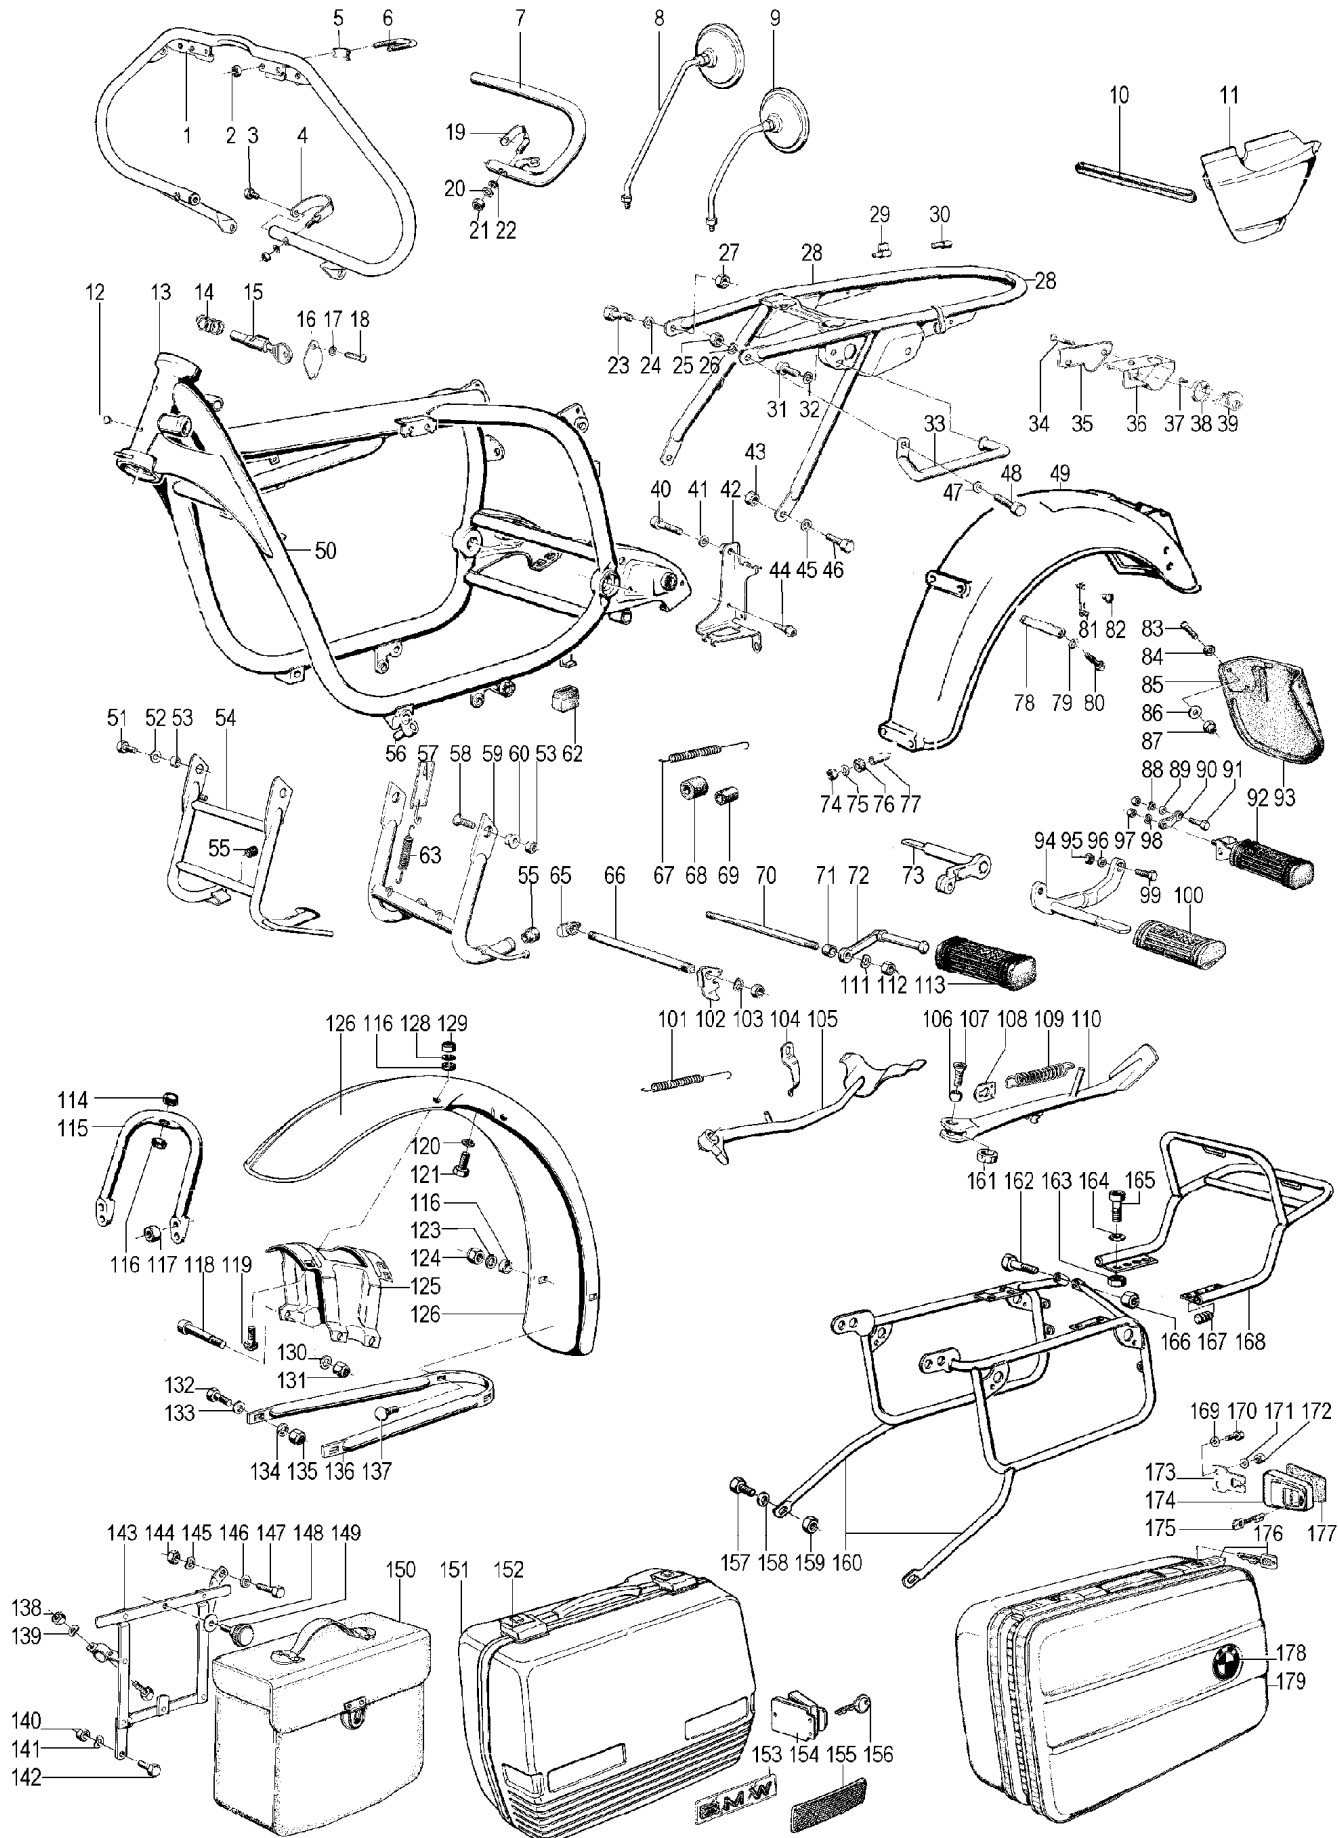

Group 46a Frame, fenders, baggage carrier

<u>Picture-No.</u>	<u>Article-No.</u>	<u>Description</u>	<u>Net</u>	<u>Gross</u>
46_000	9020217	Sidecar auxillary-frame, /5-7/	671,43 €	799,00 €
46_000	1236240	Rubber grommet for front panel R45/65 and battery cover R80ST, R80-R100GS, PD	1,26 €	1,50 €