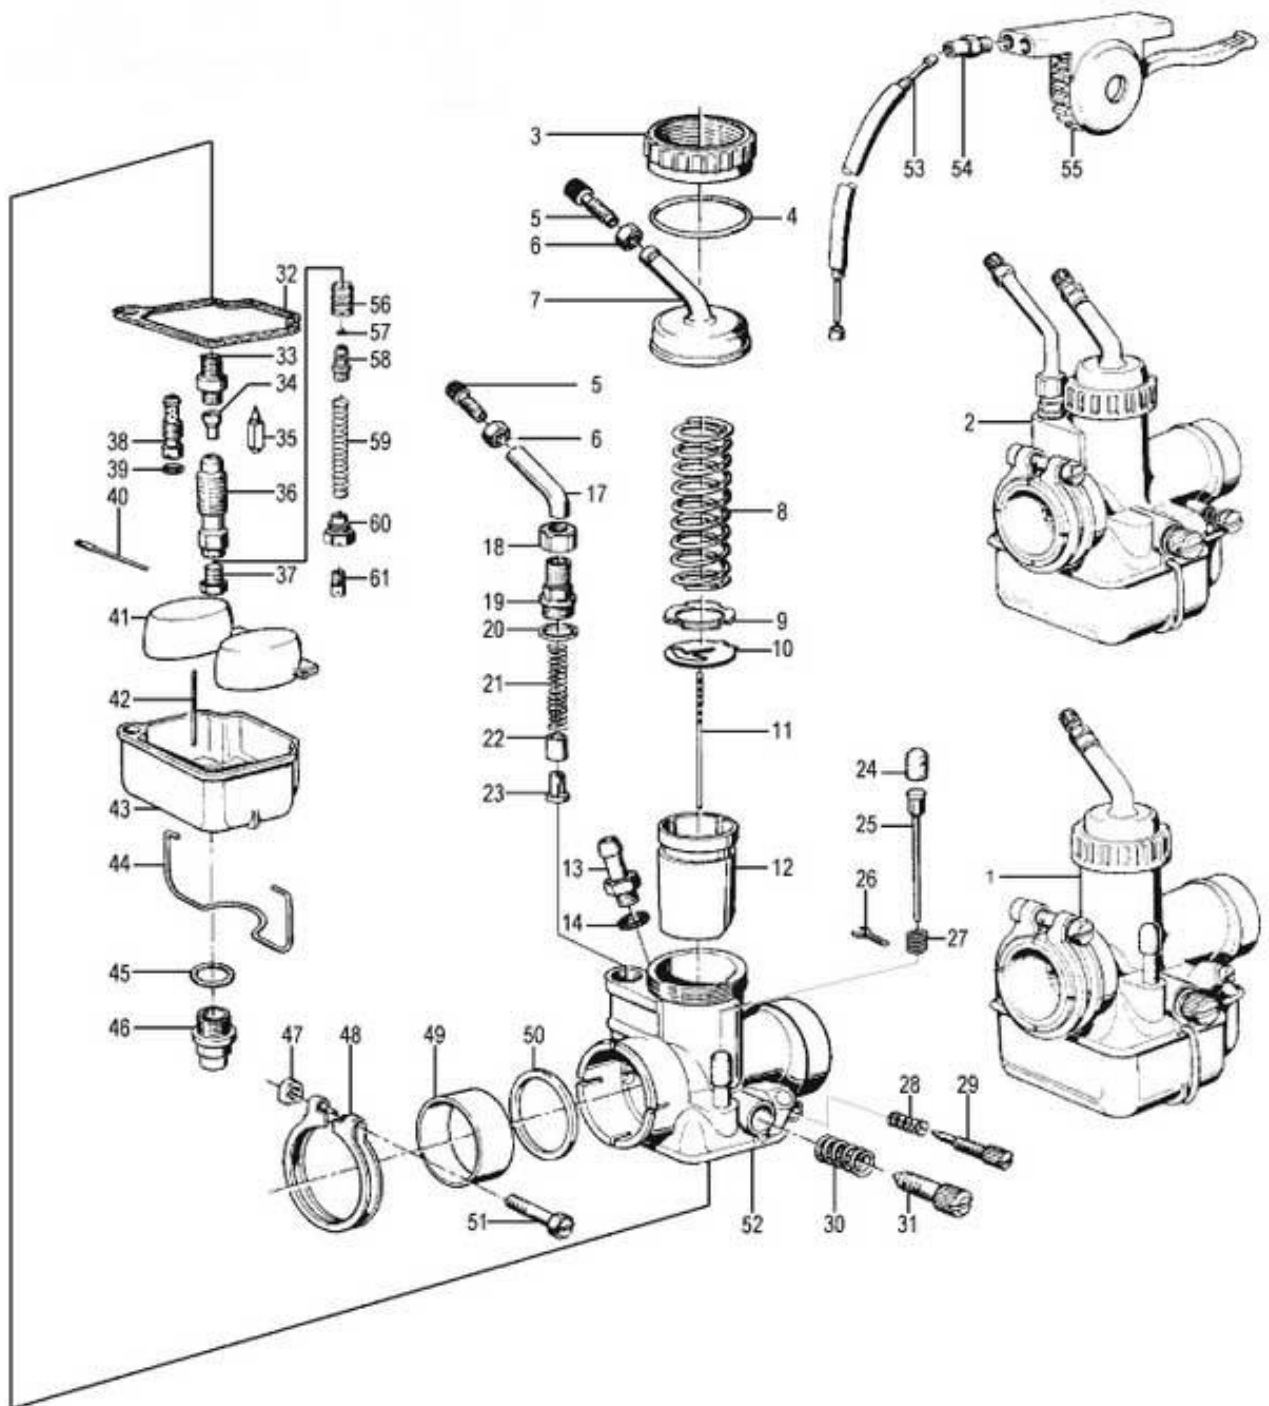

Group 13b BING carburator R50/5-R60/7

<u>Picture-No.</u>	<u>Article-No.</u>	<u>Description</u>	<u>Net</u>	<u>Gross</u>
13b	3017	Fuel hose, oldtime-look, per meter	4,08 €	4,86 €
13b	3017713	Fuel hose, rubber-look, per meter	5,46 €	6,50 €
13b_000	39001	Gasket set for Carburettor for BMW R50/5-60/7 and R26, R27, Special	5,46 €	6,50 €
13b_003	14049	Slide cover nut R51/3-69S, R50/5-R60/7	16,39 €	19,50 €
13b_004	54932	Carburettor top O-ring R50/5-60/7	0,79 €	0,94 €
13b_005	39178	Throttle adjusting screw M 6, long	1,93 €	2,30 €
13b_005A	42112	Grommet for throttle cable on carburettor, small	1,51 €	1,80 €
13b_005b	42111	Grommet for throttle cable on carburettor, large	1,51 €	1,80 €
13b_006	39182	Nut M6 for throttle adjusting screw	0,46 €	0,55 €
13b_007c	54933	Carburetor slide cover replacement R50/5-R60/7, RH/LH w/screwed tube	29,41 €	35,00 €
13b_008	54929	Carburettor slide spring R50/5-60/7	1,89 €	2,25 €
13b_009	59276	Washer for R50/5-60/7 carburetor plate	0,84 €	1,00 €
13b_010	1254927	Jet needle retaining plate for BMW R50/5-R60/7	0,76 €	0,90 €
13b_011	1254926	Jet needle for BMW R50/5-R60/7	3,91 €	4,65 €