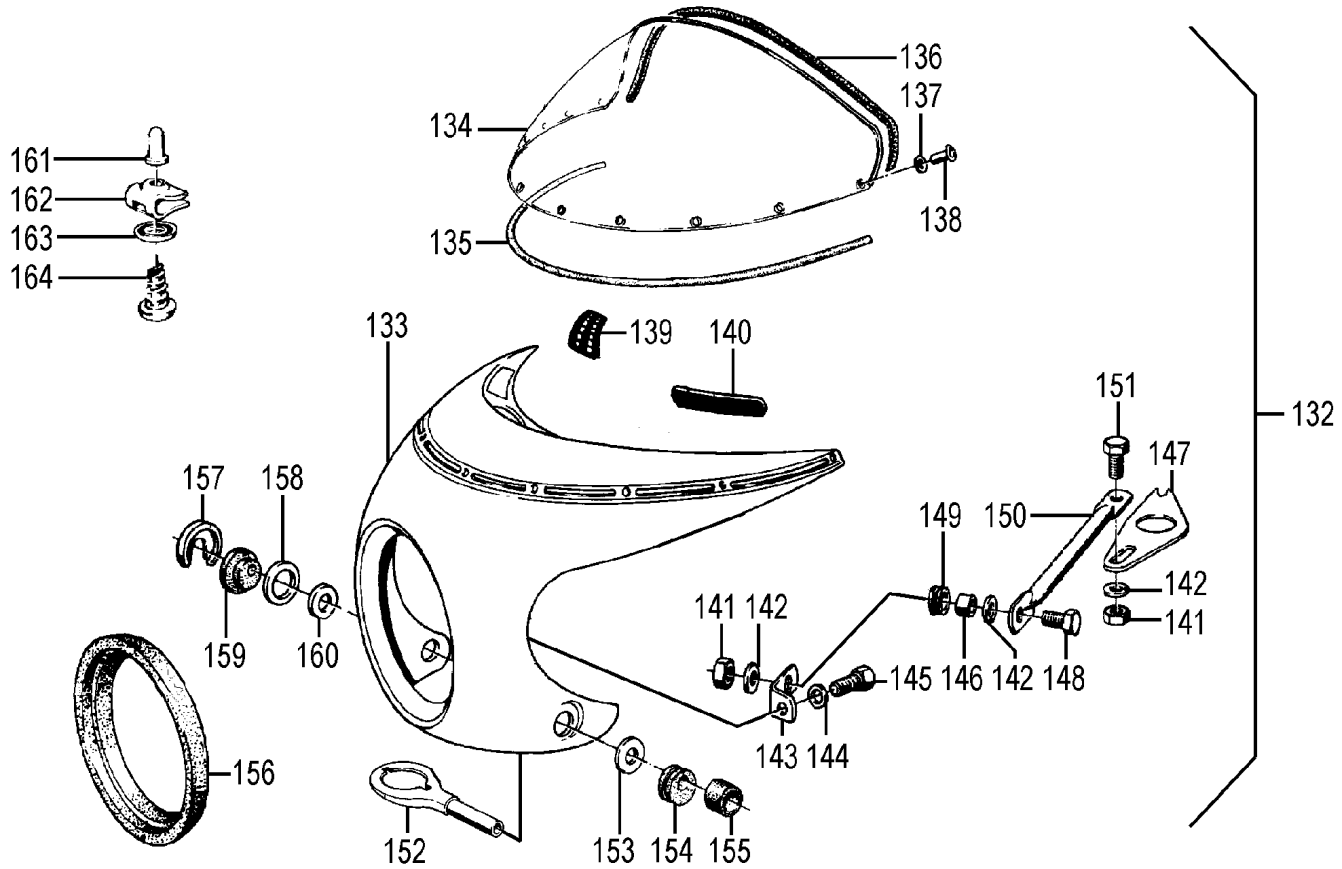

Group 46b Fairing