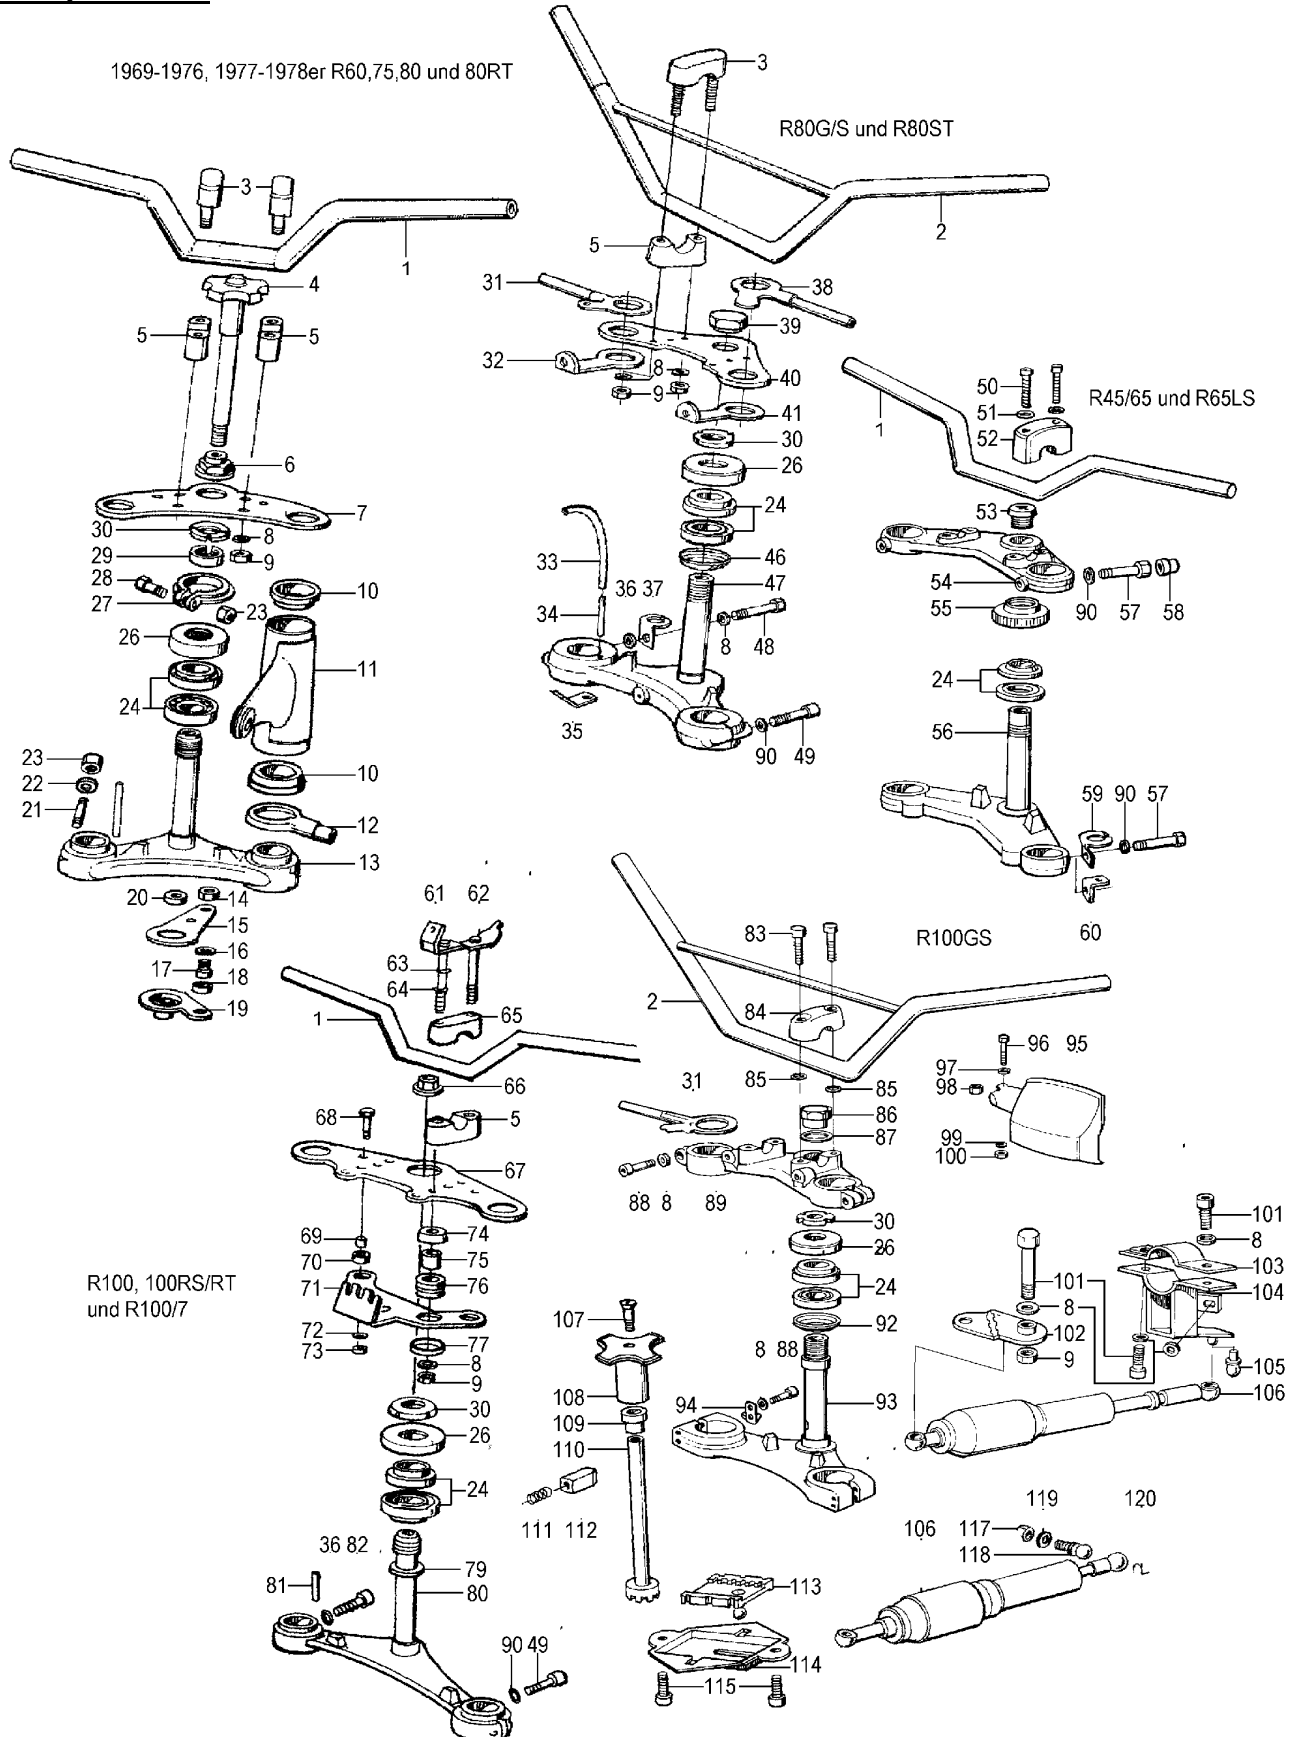

26_033a	1230297	Dust cap for swing arm bearing R50/5-R100, shining	1,64 €	1,95 €
26_035	1232709	Flat washer for wheel axle for BMW R50/5-R100RS until year of manufacture 09/1980, rear, large, stainless steel	5,80 €	6,90 €
26_036a	30303	Wheel axle R50/5-R100, R45, R65, upto sep/1984, rear (drum brake), stainless steel polished	50,34 €	59,90 €
26_036a	1230303	Wheel axle R50/5-R100, R45, R65, upto 09/1984, rear (drum brake)	68,49 €	81,50 €
26_036b	35830	Wheel axle R100S, CS, RS, RT, rear (disk brake) upto sep/1984	58,78 €	69,95 €

Group 31 Fork