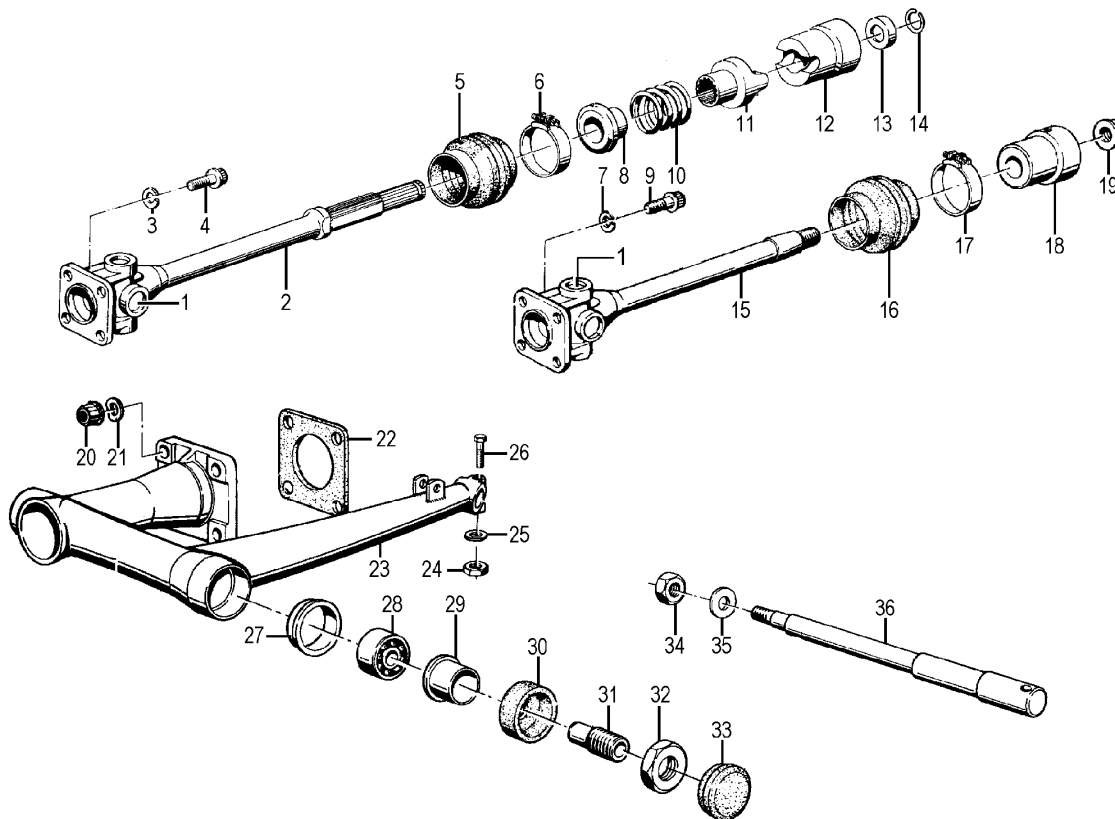

Group 26 Swingarm and drive shaft

Picture-No.	Article-No.	Description	Net	Gross
26_001a	99921	U-joint R51/3-68, R50-69S, /5-R100	38,32 €	45,60 €
26_001b	3034	Repair of universal joint, labour and u-joint	76,64 €	91,20 €
26_002a	235972	Drive shaft for BMW R50/5, R60/5 and R75/5, short wheel base, until year of manufacture 02/1972, Ratio 1:7, Orig. BMW NEW PART	217,65 €	259,00 €
26_002b	1232560	Drive shaft for BMW R50/5-R100, long wheel base, years of manufacture 02/197-09/1978, Ratio 1:7, without bell, Orig. BMW NEW PART	424,37 €	505,00 €
26_002d	1237180	Drive shaft for BMW R60/7-R100 until year of manufacture 09/1980	365,00 €	434,35 €
26_002e	1237500	Drive shaft for BMW R45 and R65 until year of manufacture 09/1980	336,09 €	399,95 €
26_002e	1242112	Drive shaft for BMW R80/7-R100RT, from year of manufacture 09/1980 and for BMW G65GS, R80G/S (not for Paralever !)	365,55 €	435,00 €
26_003	98432	Lock washer A 8, Form B zincked	0,08 €	0,10 €
26_004	30414	Drive shaft, twelve-sided bolt for BMW models until year of manufacture 09/1980	1,64 €	1,95 €
26_004	1242297	Drive shaft, twelve-sided bolt for BMW models from year of manufacture 09/1980	1,64 €	1,95 €
26_005	1230304	Rubber boot Gearbox-swingarm for BMW R50/5-R100 and R45, R65	10,29 €	12,25 €
26_005b	1452504	Rubber boot swing arm/rear drive for BMW-models from year of manufacture 09/1984 and R100 from year of manufacture 09/1986	16,22 €	19,30 €
26_006a	30297	Clamp for gearbox for R50/5-R100 "BMW" zincked	2,69 €	3,20 €
26_006b	39813	Clamp for gearbox for R50/5-R100 "BMW", stainless steel	6,47 €	7,70 €
26_014	1237189	Fuse ring drive shaft bell, R45/65, R65GS-R80G/S, R60/7-R100RT (not for Paralever)	1,85 €	2,20 €
26_018b	1230305	Drive shaft bell for BMW R50/5-R75/5, SWB, 1:6 cone	41,93 €	49,90 €
26_018b	1232558	Drive shaft bell for BMW R50/5-R100/7, LWB until year of manufacture 09/1978, 1:7 cone	83,61 €	99,50 €
26_019	30084	Drive shaft nut, M16 with bund	5,80 €	6,90 €
26_020	37789	Cylinder base 12-point nut for cardan coupling	2,31 €	2,75 €
26_022	2311098	Gasket driveshaft for BMW R50/5-R100	1,51 €	1,80 €
26_026	98205	Screw M8x35 hexagon	0,25 €	0,30 €
26_027	39812	Grease stop washer swingarm for BMW R26, R27 and R50-R100, rear	4,54 €	5,40 €
26_028	13064	Bearing wheel R26/27, R50/5-R100, R45/65 >09/84 + swing arm, in front and rear R26-69S, R50/5-R100	15,88 €	18,90 €
26_028	0013064	Wheel bearing R26/27, swingarm R26-R100 +0.10 / +0.15 mm	37,82 €	45,00 €
26_028b	42618	Swing arm bearing, sealed, 01/81-> (fits Monolever, too)	33,19 €	39,50 €
26_029	00324	Thrust sleeve swingarm for BMW R26-R100	5,84 €	6,95 €
26_030	00331	Seal-ring, swingarm all	3,19 €	3,80 €
26_030a	1236897	Gasket ring swing seal for BMW R45 and R65 until 01/1981, R80/R100 from year of manufacture 09/1980	2,48 €	2,95 €
26_031	30301	Swing arm bolt R50/5-R100	35,21 €	41,90 €
26_032	54174	Nut for rear swing arm bolt R26-R100	4,83 €	5,75 €
26_033	1230296	Dust cap f. swing arm bearing R50/5-R100, Standard	1,64 €	1,95 €