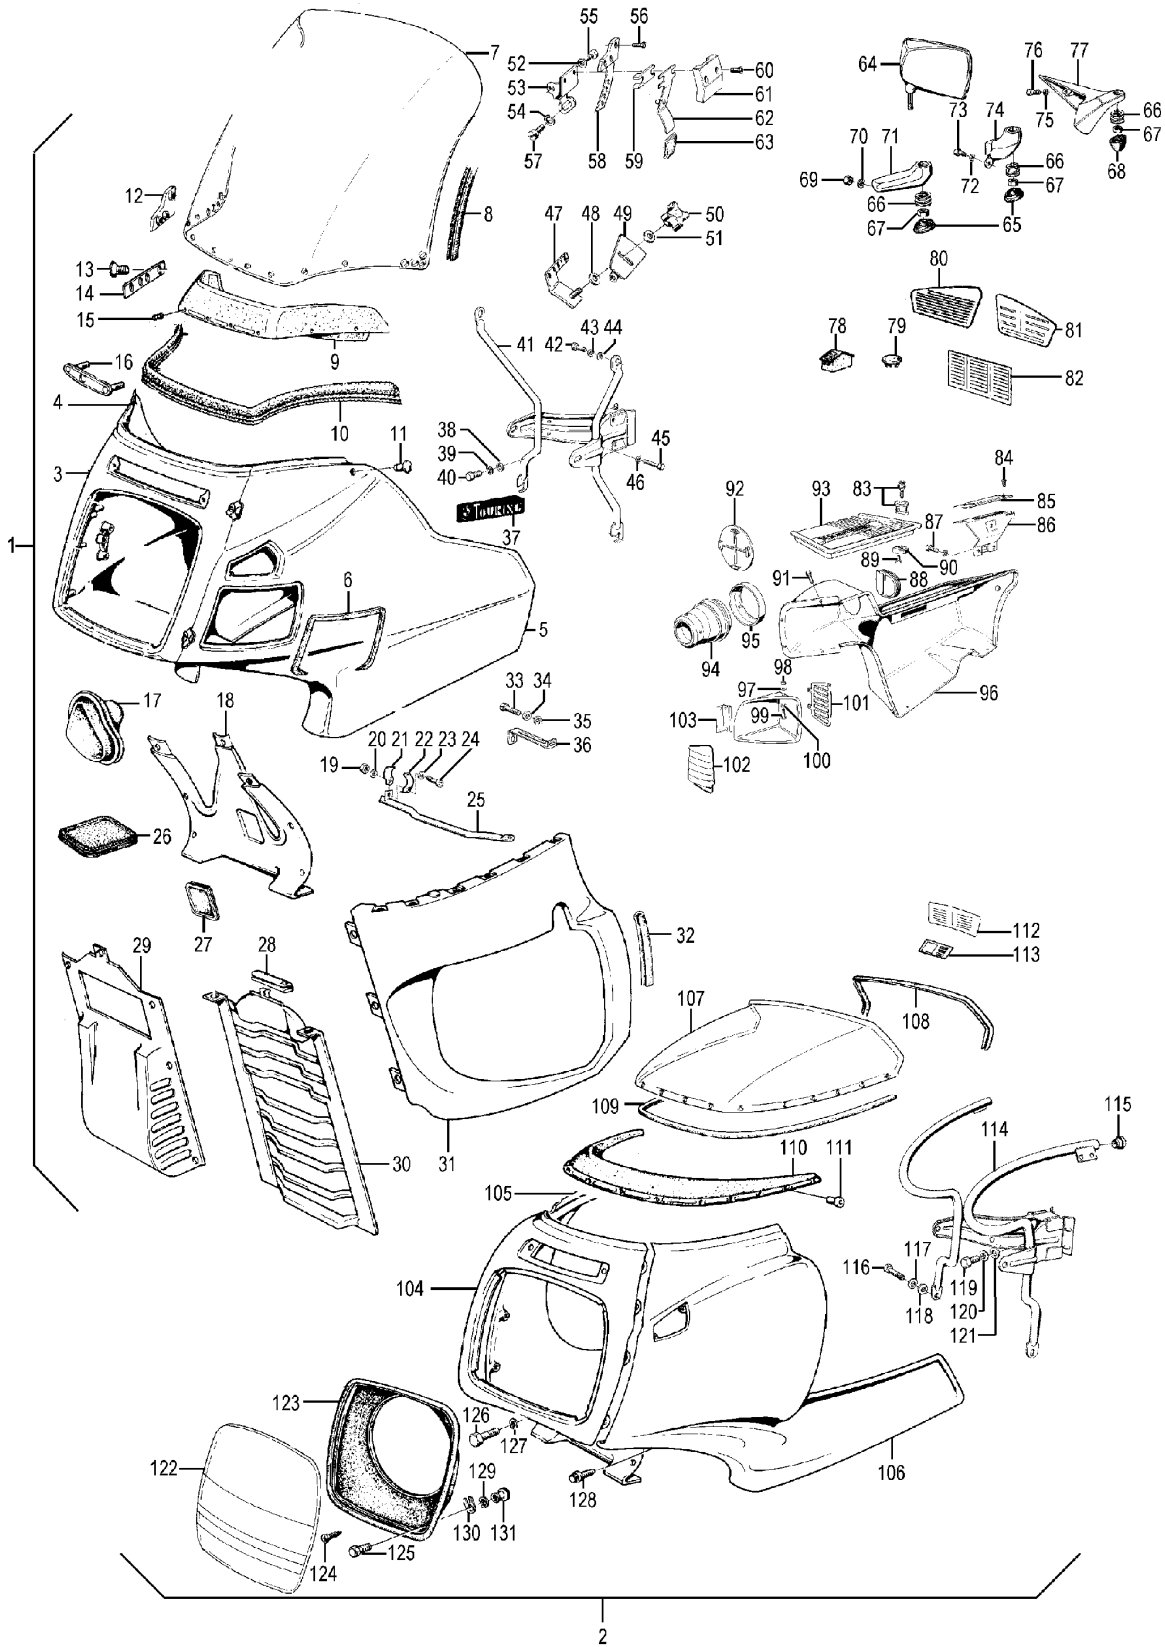

2

<u>Picture-No.</u>	<u>Article-No.</u>	<u>Description</u>	<u>Net</u>	<u>Gross</u>
46b_000	9062391	Mounting set for windshield 2303902	9,00 €	10,71 €
46b_000	2325201	Emblem covering for BMW R100RT and R100T until year of manufacture 1984	6,89 €	8,20 €
46b_000	1239744	Cap for rear mirror for BMW R60-100RT until year of manufacture 09/1980, right side	0,95 €	1,13 €
46b_000	2303895	Support for windshield for BMW R65GS-R80ST, R80GS-R100PD and R80GS Basic	4,41 €	5,25 €
46b_000	2315099	Rubber bearing for BMW R80GS-R100PD, headlight cover	3,32 €	3,95 €
46b_000	1239743	Cap for rear mirror for BMW R60-100RT until year of manufacture 09/1980, left side	0,95 €	1,13 €
46b_000	2303902	Windshield R65GS-R100GS primed	106,89 €	127,20 €