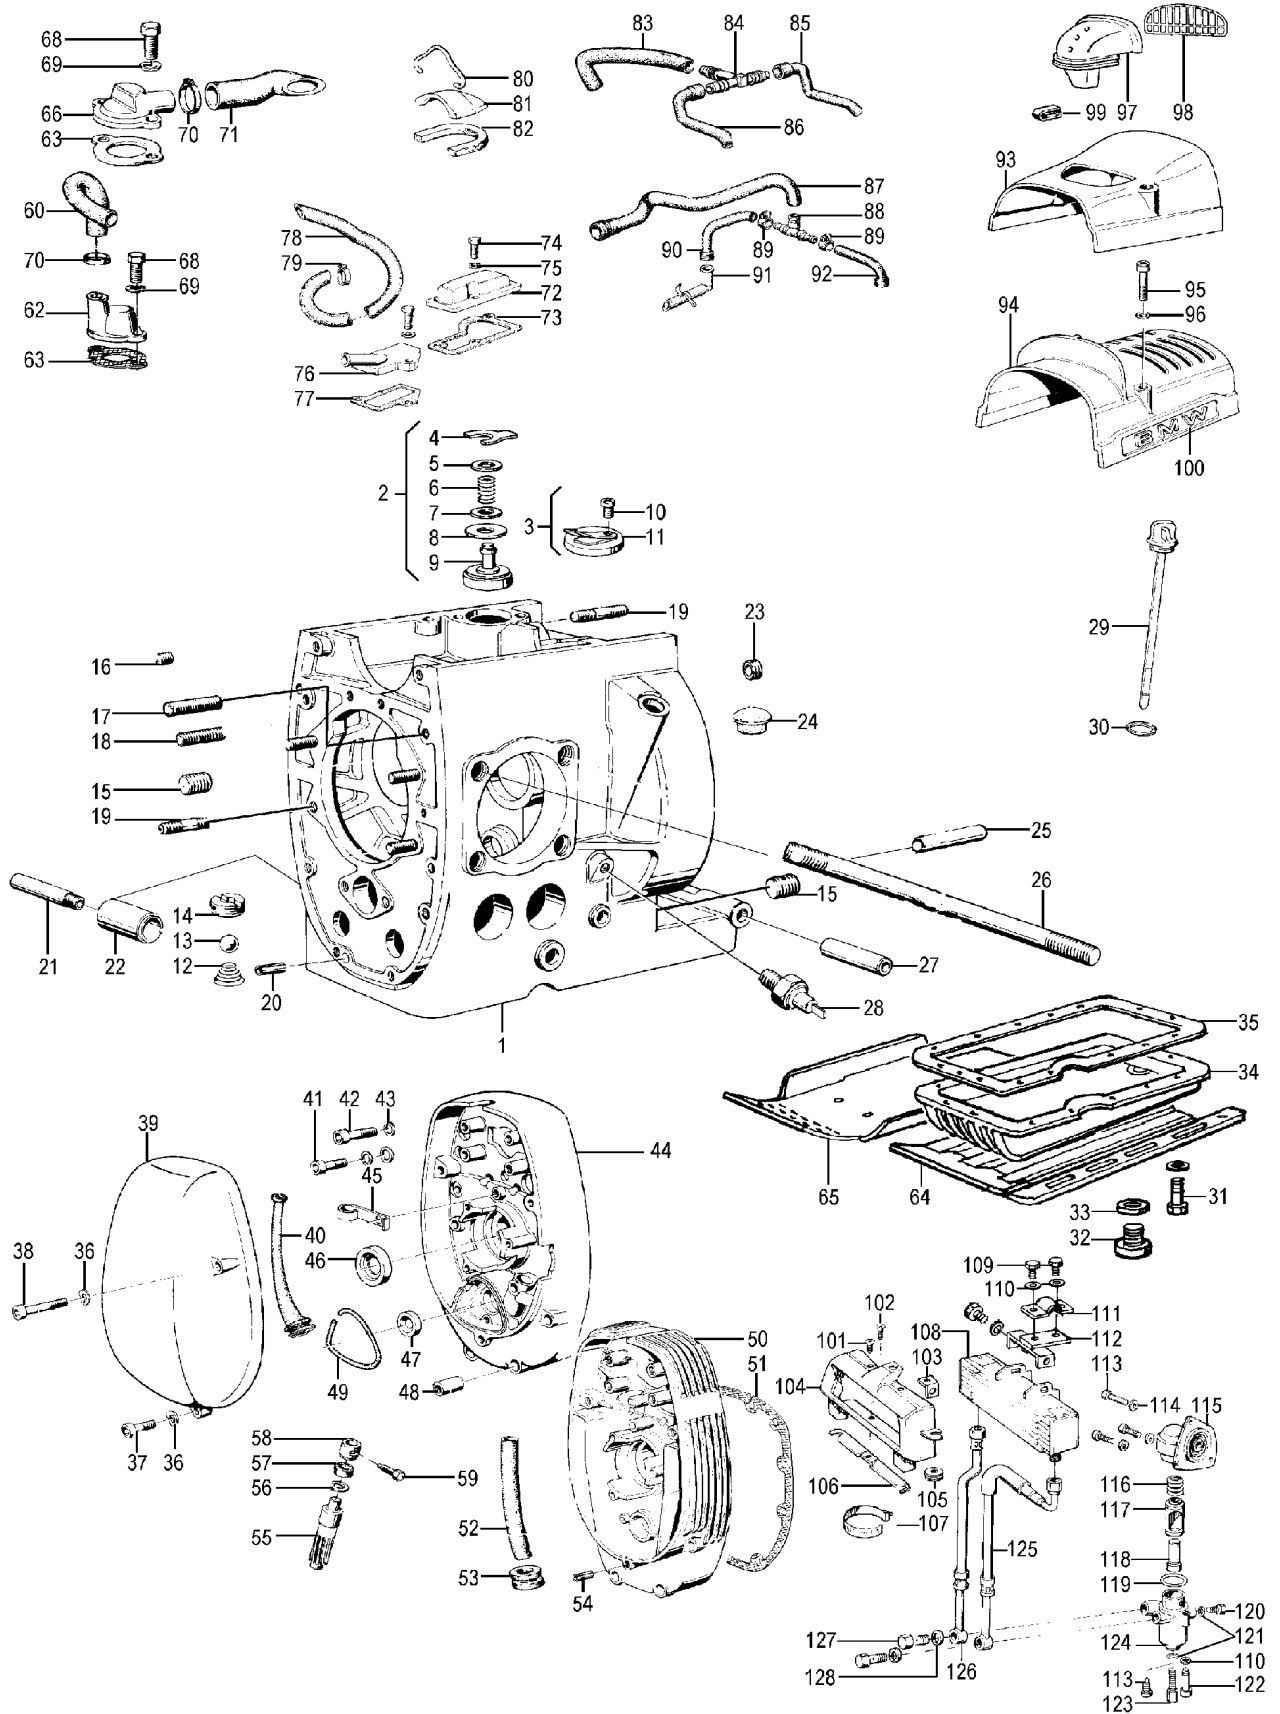

Group 11b Engine

<u>Picture-No.</u>	<u>Article-No.</u>	<u>Description</u>	<u>Net</u>	<u>Gross</u>
11b_	1335870	Engine breather tube for BMW R45 and R65 until year of manufacture 09/1984 old housing form	18,07 €	21,50 €
11b_000	024570	Sealing compound (Elastic gasket grease), 40ml, Hylomar M	4,96 €	5,90 €
11b_003	1335712	Engine breather R50/5-> new version	28,32 €	33,70 €
11b_011	35711	Engine breather membrane R50/5->	1,60 €	1,90 €