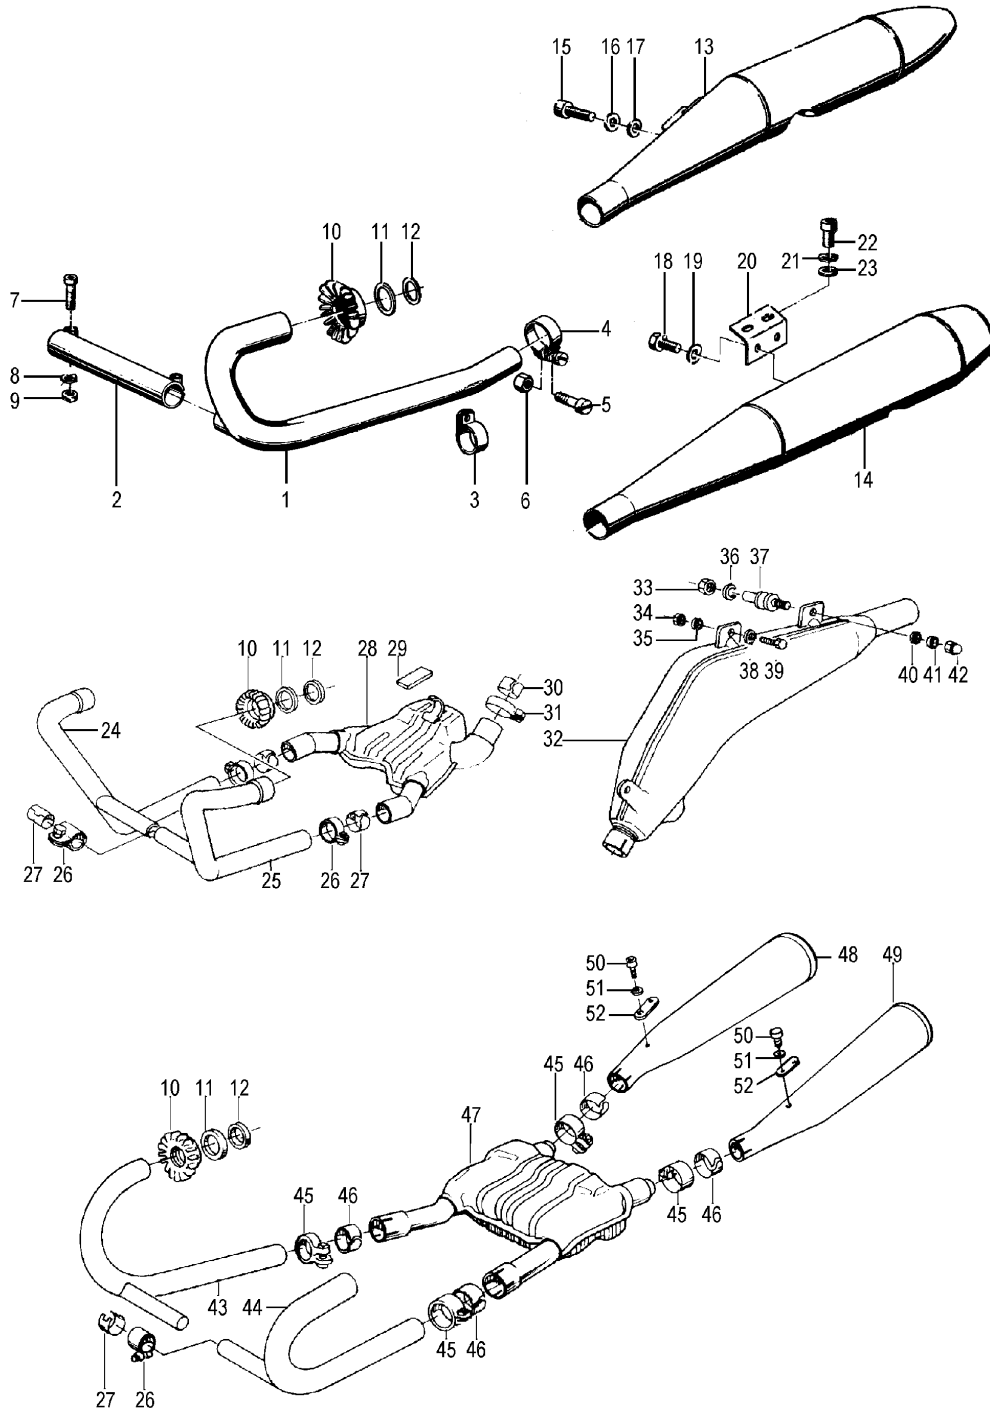

Group 18 Exhaust system

Picture-No.	Article-No.	Description	Net	Gross
18_000	61922	Grommet silencer R 100R	1,33 €	1,58 €
18_000	90139	Wrench for finned exhaust nut, forged steel, professional workshop quality	23,53 €	28,00 €
18_000	9988100	Exhaust pipe cover for BMW R50/5 - R100, Set complete with clamps stainless steel	51,26 €	61,00 €
18_000	1452066	Exhaust pipe for BMW R65 & R65RT, right side, up from 09/84 >, original BMW	126,05 €	150,00 €
18_000	1452065	Exhaust pipe for BMW R65 & R65RT, left side, up from 09/84 >, original BMW	126,05 €	150,00 €
18_000	9988101	Exhaust pipe cover, single without clamp, stainless steel	23,95 €	28,50 €
18_001a	1230434	Exhaust pipe for BMW R50/5-R100, Set with crosspipe, 38mm	252,02 €	299,90 €
18_001aa	112001	Exhaust pipe for BMW R50/5-R100, Set with crosspipes, 38mm, stainless steel	276,47 €	329,00 €
18_001b	1237149	Exhaust pipe for BMW R60/7-R100, from year of manufacture 1981, Set with 2 crosspipes, NOT for models with oilcooler!!!	258,82 €	308,00 €
18_001c	1234441	Exhaust pipe for BMW R100S, RS, RT, CS, year of manufacture 1978-1980, left side, 40mm	120,97 €	143,95 €
18_001c	1234442	Exhaust pipe for BMW R100S, RS, RT, CS, year of manufacture 1978-1980, right side, 40mm	120,97 €	143,95 €
18_001cc	0112002	Exhaust pipe for BMW R100S, RS, RT, CS year of manufacture 1978 - 1980, Set with crosspipes, 40mm, stainless steel	276,47 €	329,00 €
18_001d	1238272	Exhaust pipe for BMW R45 & R65 until year of manufacture 08/1980, right side	120,97 €	143,95 €