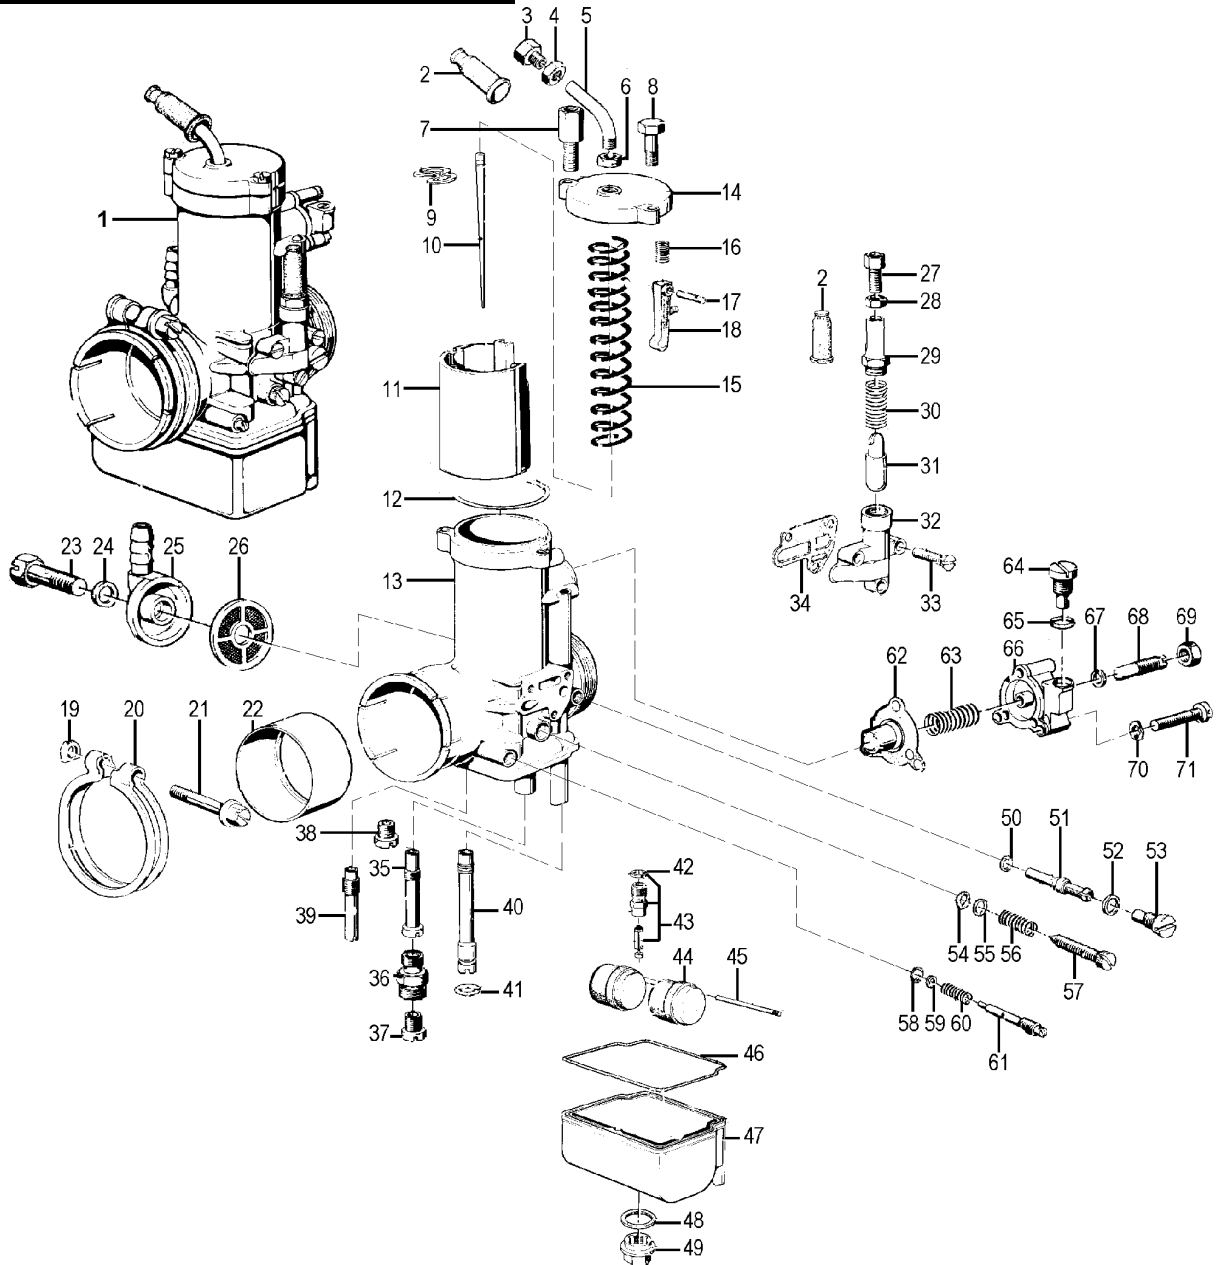

Group 13d Dellorto carburetor R90S

<u>Picture-No.</u>	<u>Article-No.</u>	<u>Description</u>	<u>Net</u>	<u>Gross</u>
13d_000	39006	Gasket set for Carburettor for BMW R90S, Dellorto	10,04 €	11,95 €
13d_001	62399	Dellorto carburettor R90S RH	226,05 €	269,00 €
13d_001	62398	Dellorto carburettor R90S LH	226,05 €	269,00 €
13d_002	1260874	Grommet for throttle cable on carburettor Dellorto, also grommet for choke cable Dellorto	1,01 €	1,20 €
13d_007	1264281	Throttle adjusting screw R90S, Dellorto, only for the old version !	5,00 €	5,95 €
13d_008	1260845	CarbTop screw R90S	1,09 €	1,30 €
13d_009	1260880	Jet needle retaining spring Dellorto	0,80 €	0,95 €
13d_010	1260882	Jet needle Dellorto	11,60 €	13,80 €
13d_011	260881	Throttle slide R90S	42,69 €	50,80 €
13d_012	260883	Dellorto slide top O-ring	1,85 €	2,20 €
13d_014	260846	Carburator slide cover Dellorto	4,62 €	5,50 €
13d_015	260879	Slide spring Dellorto	1,85 €	2,20 €
13d_016	1260848	Spring fuel pump Dellorto for BMW R90S	0,21 €	0,25 €
13d_017	1260847	Bolt fuel-pump Dellorto	0,90 €	1,07 €
13d_018	1260849	Fuel pump lever Dellorto	1,05 €	1,25 €
13d_021	36968	Screw for carburator clamp	1,93 €	2,30 €
13d_022	1260885	Isolating bushing carburettor for BMW R90S	3,53 €	4,20 €
13d_024	1260890	Gasket ring Dellorto fuel entry	0,55 €	0,65 €
13d_025	1260889	Fuel inlet cover Dellorto	4,33 €	5,15 €
13d_026	260888	Sieve Dellorto tube adapter	2,44 €	2,90 €
13d_027	1260875	Adjusting screw choke cable for BMW R90S, Dellorto	4,12 €	4,90 €