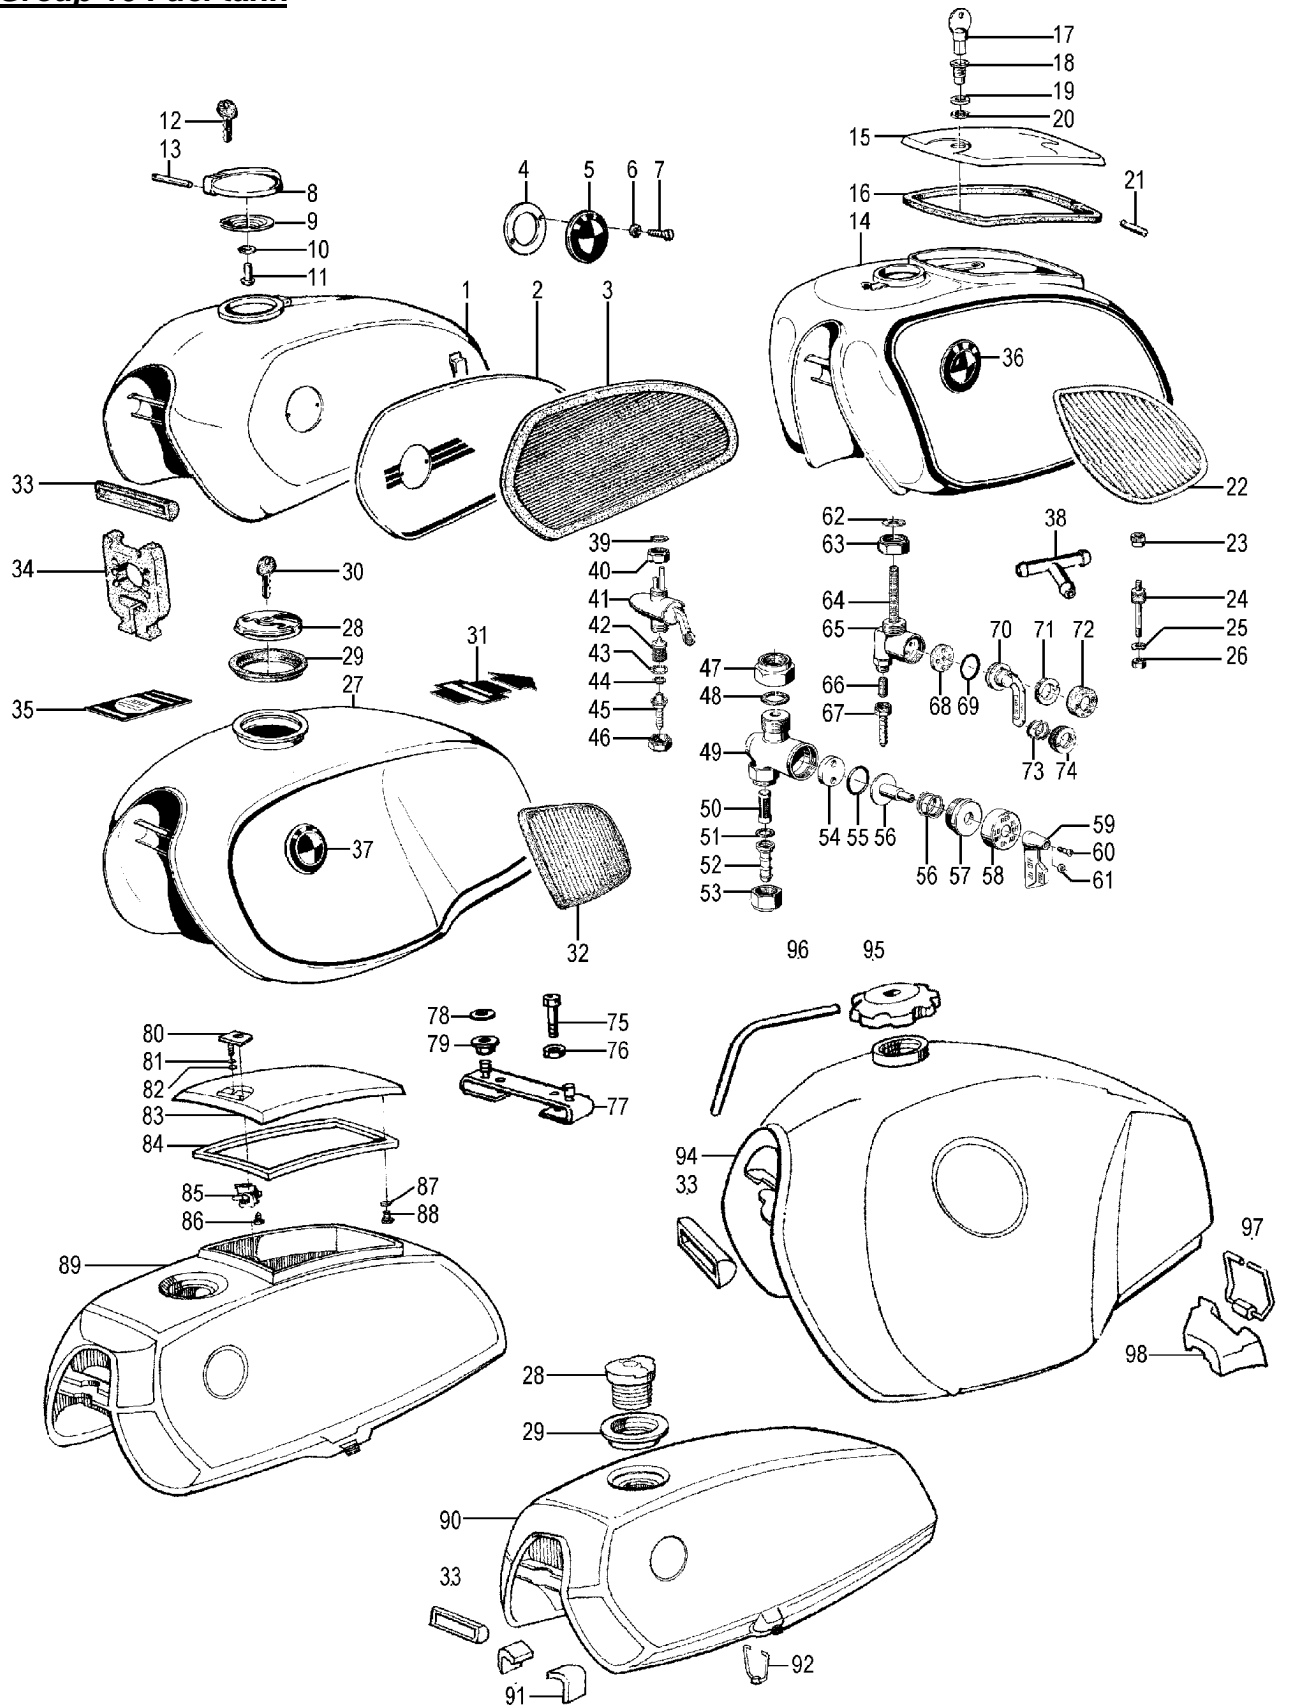

Group 16 Fuel tank

<u>Picture-No.</u>	<u>Article-No.</u>	<u>Description</u>	<u>Net</u>	<u>Gross</u>
16_00	1303017	Fuel hose quick-connector, Ø 7,5mm	7,52 €	8,95 €
16_00	1403017	Fuel hose quick-connector, Ø 9mm, NOT for BMW-oldtimer-motorcycle	7,52 €	8,95 €
16_000	1455167	Grommet for cable holder R80PD-R100R, 09/90->	0,49 €	0,58 €
16_000	2307010	Fuel tank breather-tube R60/7-R100, R45/65, R80-R100R, GS/PD	12,56 €	14,95 €
16_000	2307037	Sticker "800" black for BMW R80GS, Fuel tank, left side	13,40 €	15,95 €
16_000	99201	Fuel hose clamp with contact jaw, omega style	1,09 €	1,30 €
16_000	99993	Fuel-filter with paper inlay, stick-in-hose, universal, transparent	2,35 €	2,80 €