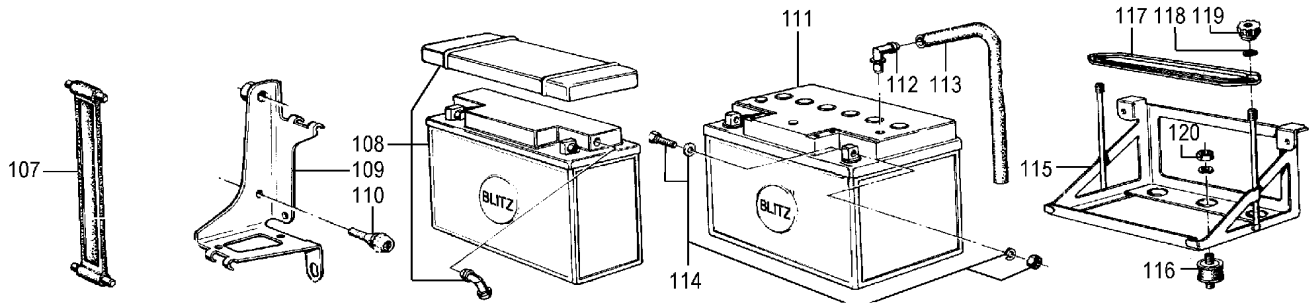

Group 61 Electric system