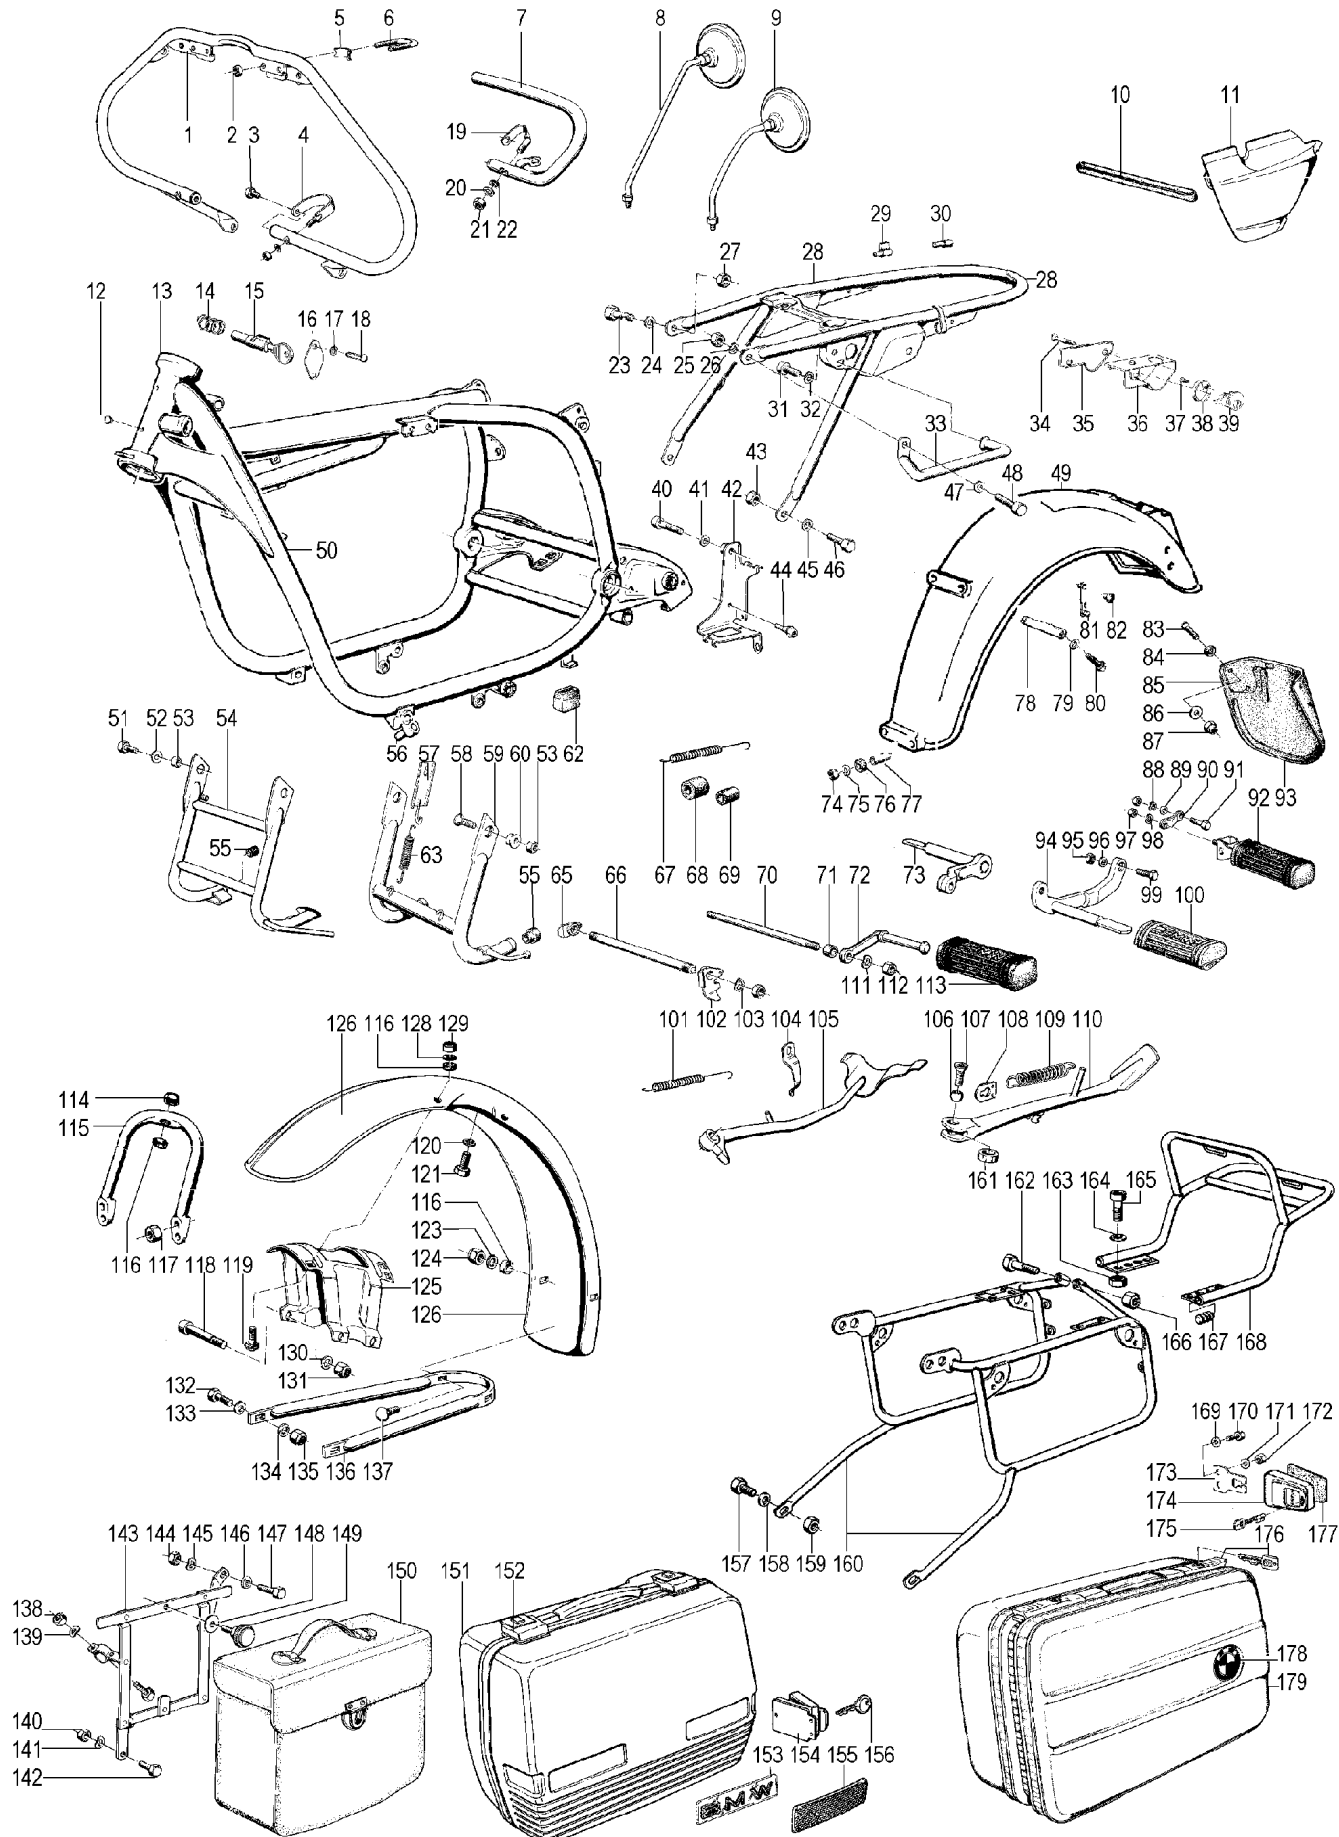

Group 46a Frame, fenders, baggage carrier

Picture-No.	Article-No.	Description	Net	Gross
46_000	1451237	Footrest bolt for BMW R65GS-R100PD from year of manufacture 11/1986, rear	5,84 €	6,95 €
46_000	9020217	Sub-frame for side car for BMW R50/5-R100/7 with connecting clamps and connecting rods	671,43 €	799,00 €