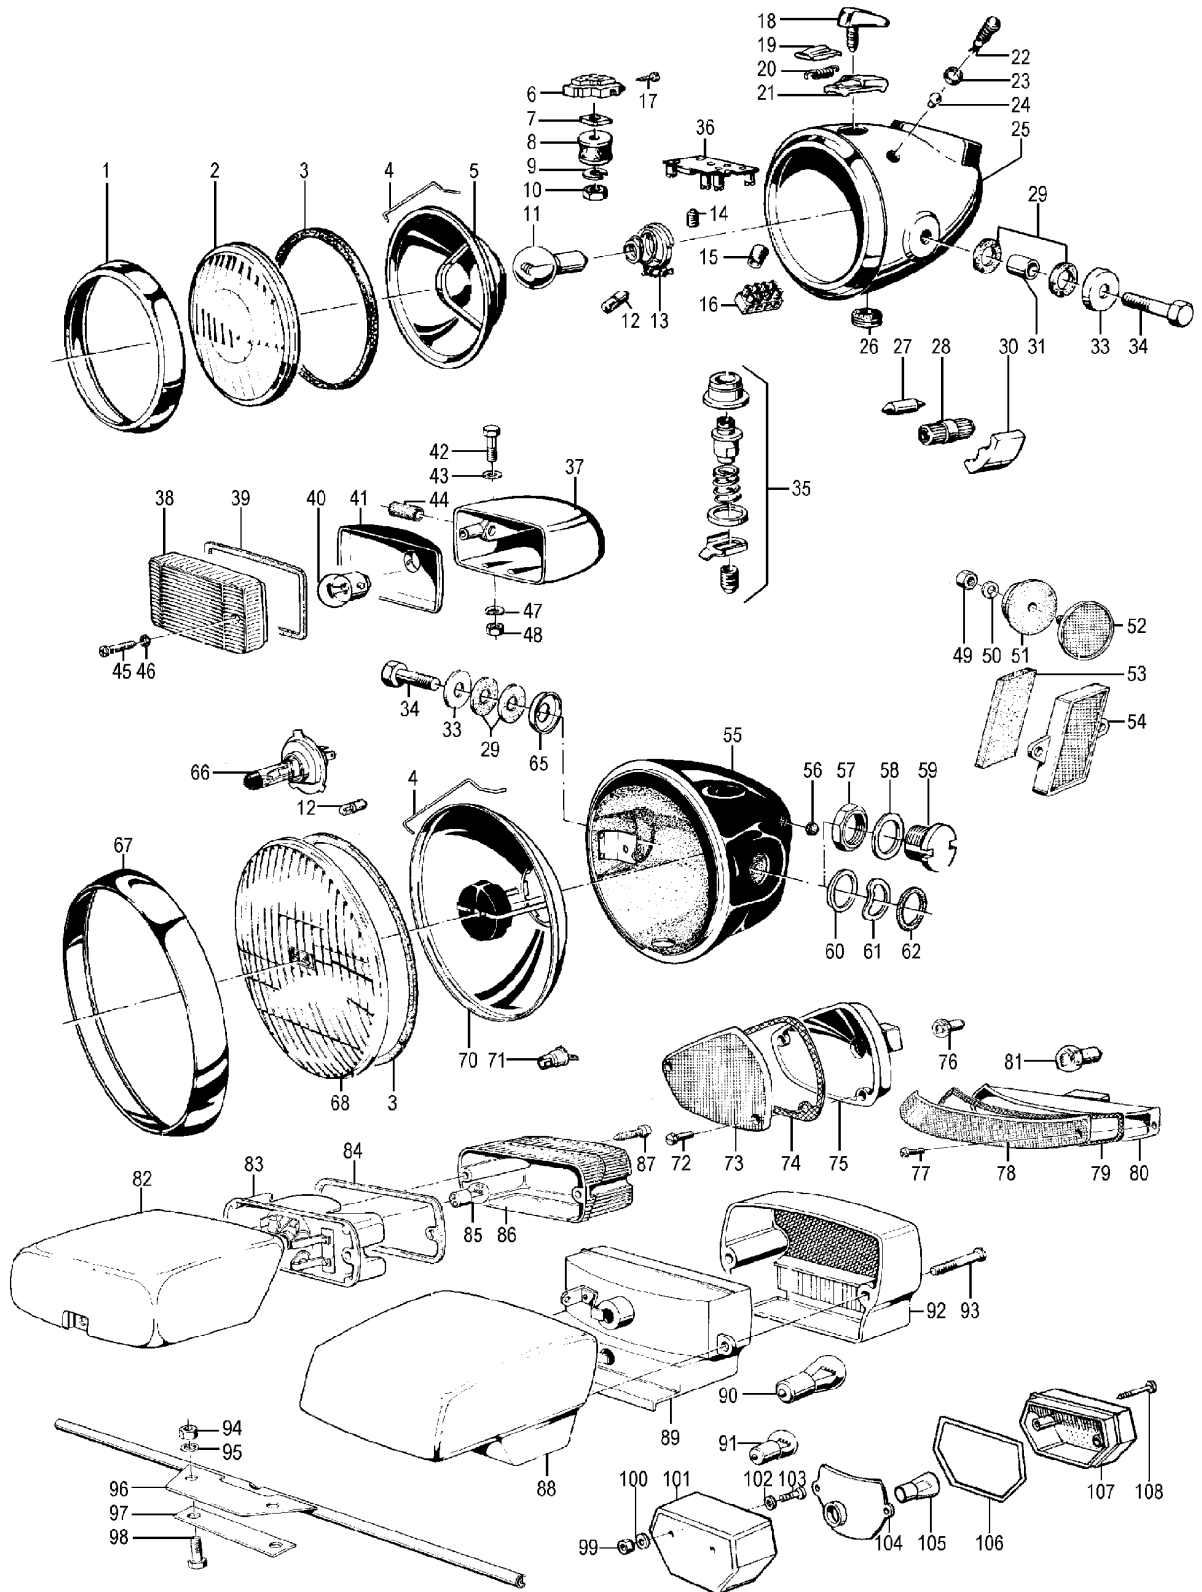

Group 63 Light

<u>Picture-No.</u>	<u>Article-No.</u>	<u>Description</u>	<u>Net</u>	<u>Gross</u>
63_0	270060	Isolating tube, 6mm, price per meter	0,77 €	0,92 €
63_00	1052	Headlight guard, R24-R75/5 chromed	16,72 €	19,90 €
63_000	2315655	Indicator light holder for BMW R80GS-R100PD, rear	7,98 €	9,50 €
63_000	9907988	Headlight screw R65GS-R100GS/PD	0,42 €	0,50 €
63_000	1244147	Gasket Ring R65GS-80GS	6,68 €	7,95 €
63_000	1244024	Headlight carrier R65GS-R100GS	9,69 €	11,53 €
63_000	1244023	Headlight ring R65GS-80GS	16,50 €	19,64 €
63_000	98682	Isolating tube (shrink-to-fit), 12mm, price per meter	1,23 €	1,46 €
63_000	54159	Bar end indicator, polished aluminium with 6V bulb and cable	24,54 €	29,20 €
63_000	98681	Isolating tube (shrink-to-fit), 10mm, price per meter	1,07 €	1,27 €