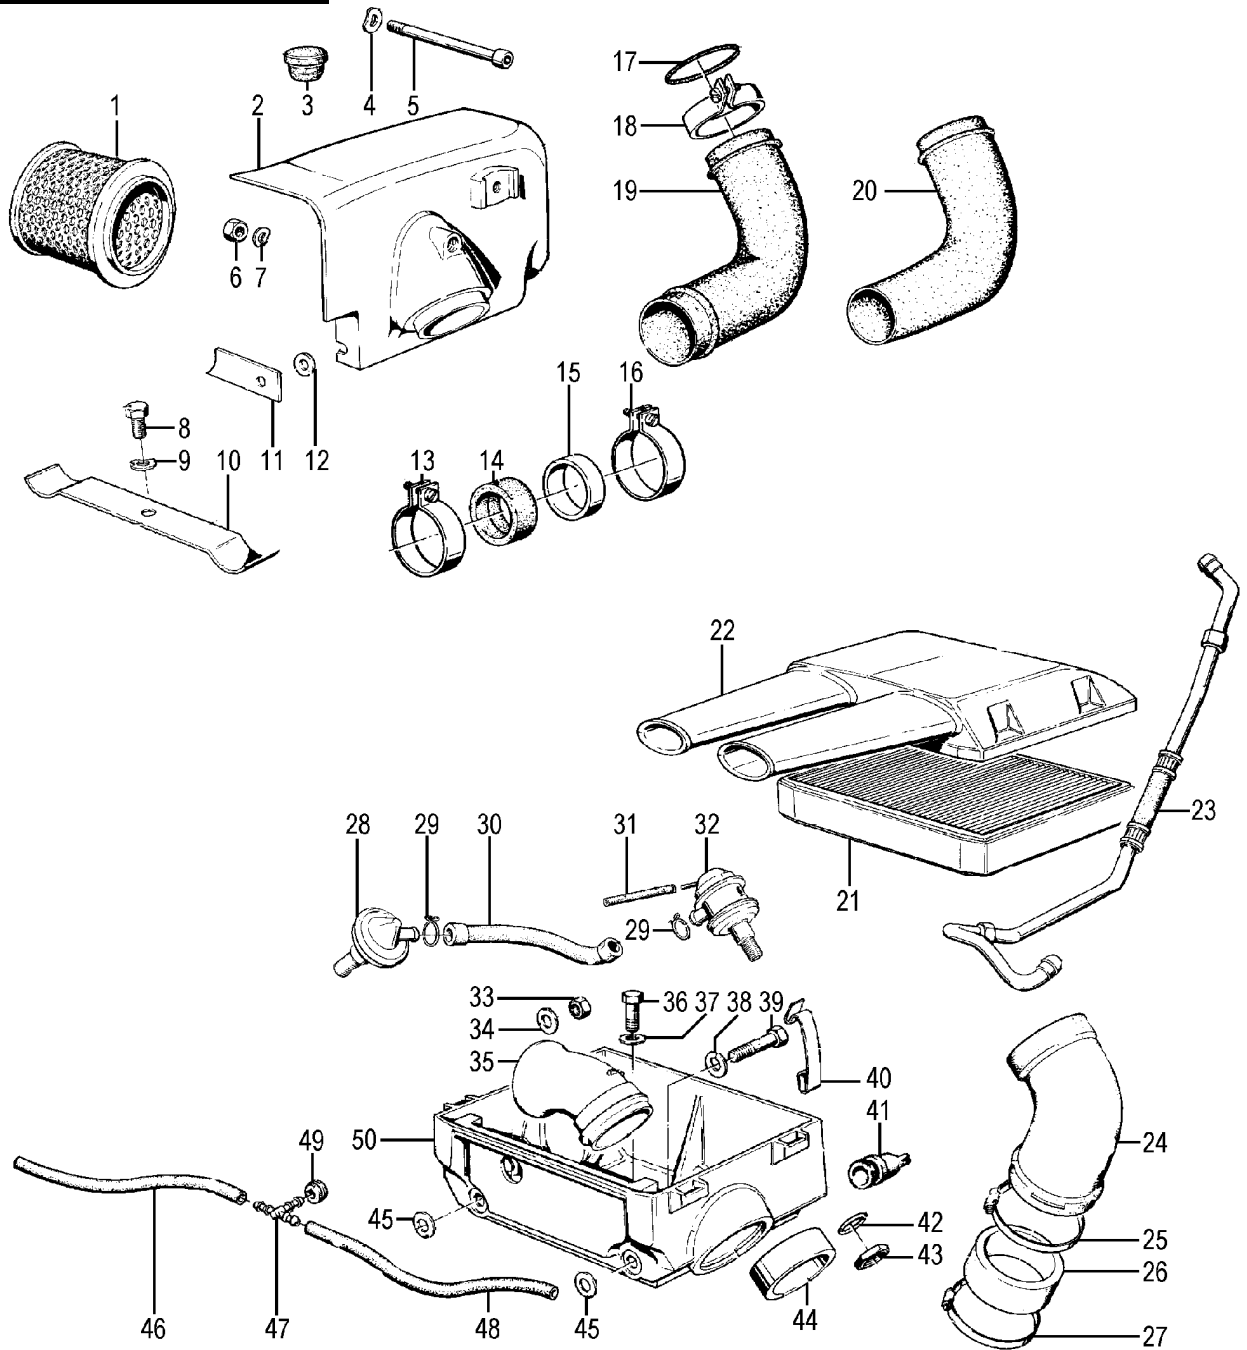

Group 13a Fuel system

<u>Picture-No.</u>	<u>Article-No.</u>	<u>Description</u>	<u>Net</u>	<u>Gross</u>
13_00	1303017	Fuel hose quick-connector, Ø 7,5mm	7,52 €	8,95 €
13_00	1403017	Fuel hose quick-connector, Ø 9mm, NOT for BMW-oldtimer-motorcycle	7,52 €	8,95 €
13_000	0039290	Accelerator pump complete for BMW R27, Isetta (for 1/26/93) REMNANTS !	50,00 €	59,50 €
13_000	7770003	Sticker Oilfilter-/Airfilterchange for BMW all Models /5, 3-colour	6,30 €	7,50 €
13a	98352	Nut M8 zinked	0,17 €	0,20 €
13a	0098352	Nut M8, SW14 zincked	1,01 €	1,20 €
13a_000	9952119	Clamp for airfilter R65-R80RT 85->95 (42-48mm)	1,51 €	1,80 €
13a_000	9952121	Clamp for airfilter R65-R80RT 85->95 (47-54mm)	1,51 €	1,80 €
13a_001	1048	Air filter insert R50/5-R100 ->09/80	9,20 €	10,95 €
13a_003	80222	Rubber plug for choke mount at the gearbox	0,21 €	0,25 €
13a_005	54042	Screw for air intake housing R90S	4,12 €	4,90 €
13a_006	13432	Nut M8 for airfilter from BMW R50/5	0,36 €	0,43 €
13a_008a	98201	Screw M 8x20, hexagon for chain tensioner, simplex for BMW R45 and R65, R60/7-R100 and exhaust pipe holding srew for BMW R50-R69S	0,17 €	0,20 €
13a_008b	098201	Screw, hexagon, stainless	0,26 €	0,31 €
13a_009	98457	Spring washer B 8,4, DIN137B-A2, stainless steel	0,21 €	0,25 €
13a_010	1251169	Clamp spring, airfilter (round version) for BMW models, years of manufacture 09/1969-09/1980	8,32 €	9,90 €
13a_011	1335977	Spring shackle air filter housing from BMW R50/5 and up	1,64 €	1,95 €