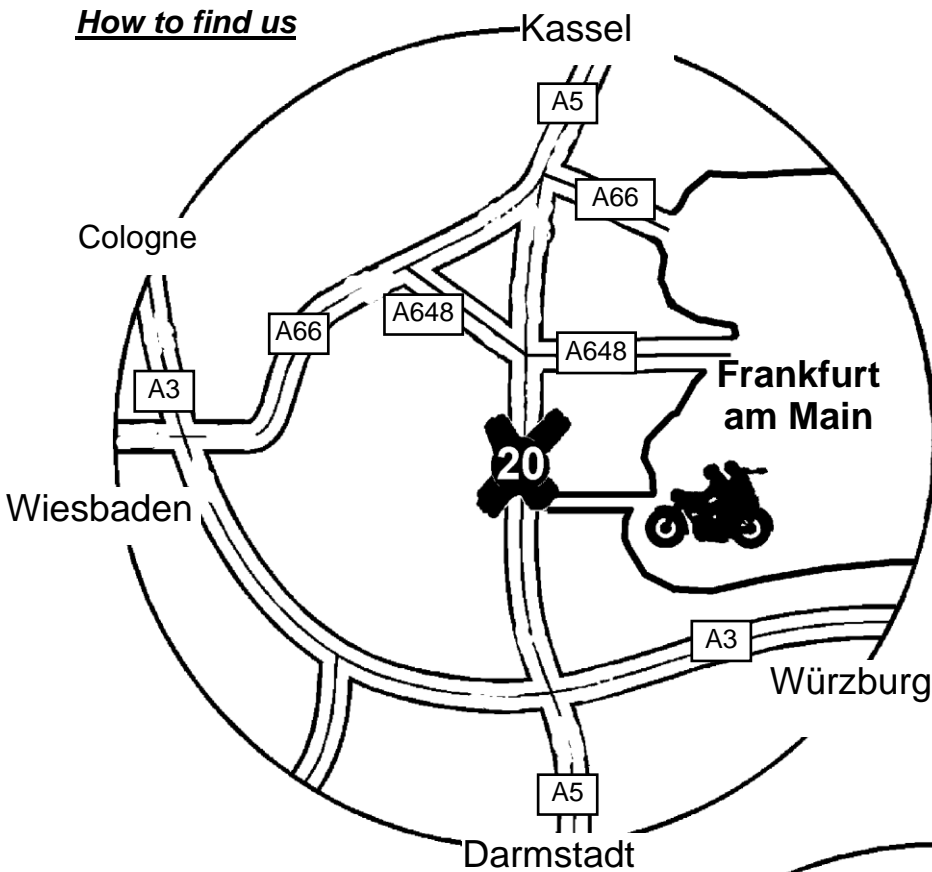

Attention!

The exit 20 – WESTHAFEN can only be used when you are coming from the North.

If you are coming from the South, you have to make a U - Turn at the WESTKREUZ First direction WIESBADEN, then direction BASEL