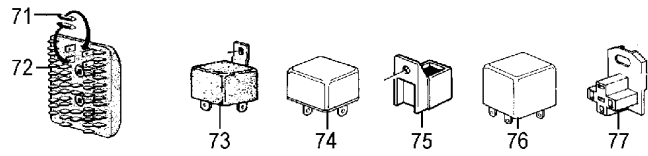

Group 61 Electric system