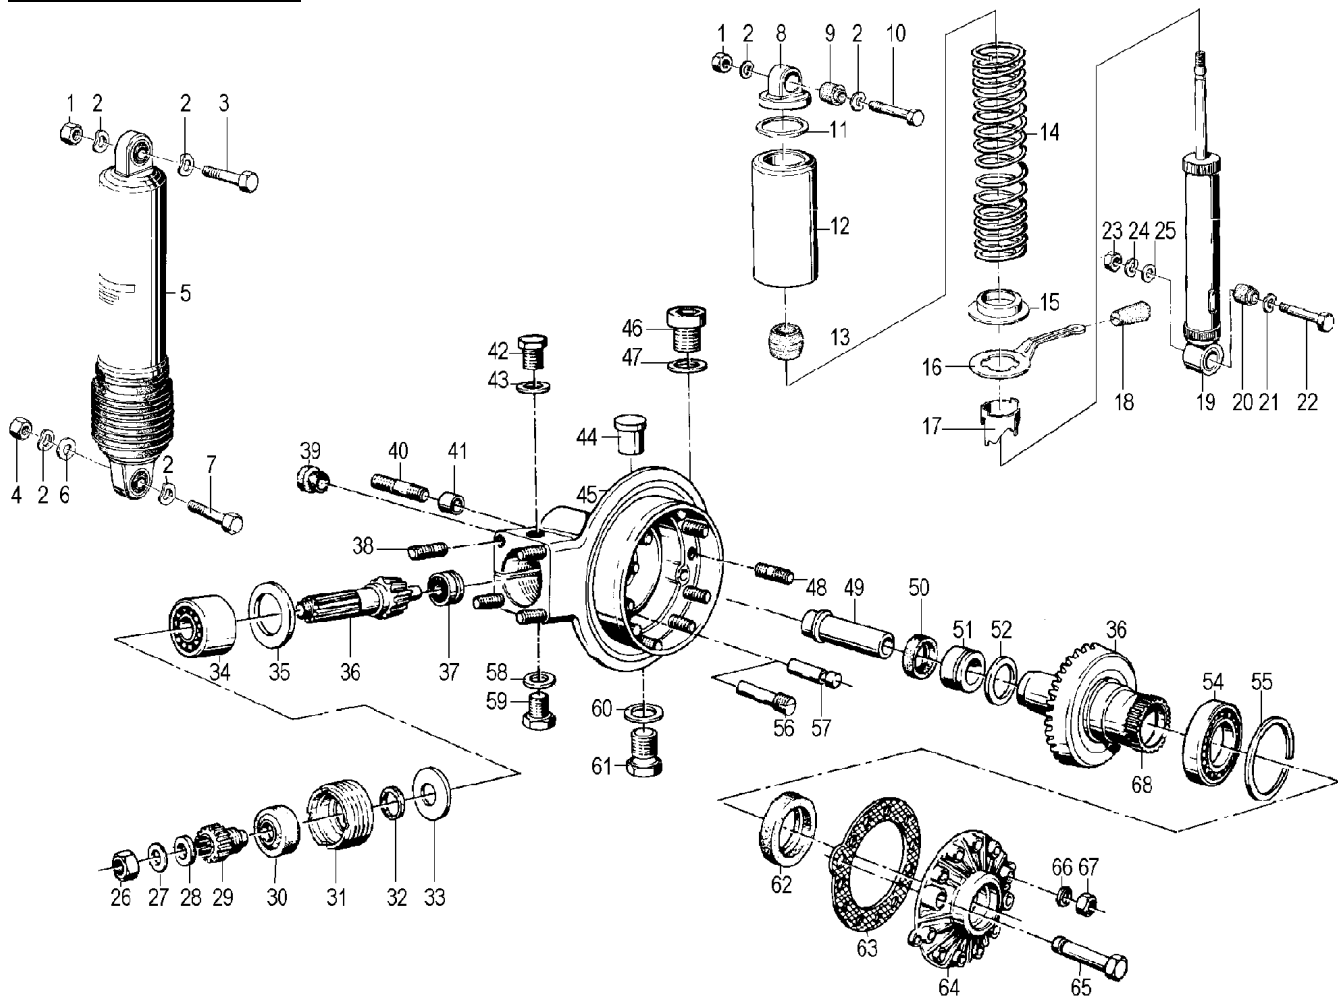

Group 33 Rear axle

<u>Picture-No.</u>	<u>Article-No.</u>	<u>Description</u>	<u>Net</u>	<u>Gross</u>
33_000	2310904	Swingarm bolt / rear drive RH 87->	10,99 €	13,08 €
33_000	1458097	Cover cap for swingarm / rear drive from 1987	1,64 €	1,95 €
33_000	2312459	Suspension unit for BMW R80 and R100R, Mystic from year of manufacture 1992 Original BMW	516,81 €	615,00 €
33_000	6000002	Gasket set rear drive (No. A06), for BMW R50/5-R100 until year of manufacture Sep 1980	31,43 €	37,40 €
33_000	2310890	Swing arm bolt / rear drive LH 87->	16,62 €	19,78 €
33_000	1450095	Thrust ring pinion wheel, Paralever for BMW Models from year of manufacture 1987	4,41 €	5,25 €
33_000	1450076	Threated piece rear drive Paralever 87->	4,85 €	5,77 €
33_000	1451185	Seal ring for pinion wheel, Paralever, 87->	3,96 €	4,71 €
33_000	1451182	O-ring for rear drive cover R80GS-R100PD	3,78 €	4,50 €
33_000	19209	Oil control plug for finned rear drive	0,97 €	1,15 €
33_000	2301743	Suspension unit for BMW R65GS until 1992 and R80G/S, ST until 1986 original BMW	327,65 €	389,90 €
33_000	1233302	Gasket ring rear drive for BMW R60/6-R100 and breather 51254788	1,64 €	1,95 €
33_000	1457605	Seal ring for brake key for BMW R80-R100 from Sep 1989 rear	0,28 €	0,33 €
33_000	1237586	Spring for BMW R45 and R65, rear suspension, reinforced	28,49 €	33,90 €
33_000	1241766	Shock-absorber R80GS->09/83	159,58 €	189,90 €
33_000	1452127	Suspension unit for BMW R65-R80RT, years of manufacture 1985-1995 Original BMW	344,45 €	409,90 €
33_000	1458322	Shock-absorber R80GS, R100GS, 87-90	210,00 €	249,90 €
33_000	2310508	Suspension unit for BMW R80GS and R100GS, from year of manufacture 09/1988, black, original BMW	478,99 €	570,00 €
33_000	6400008	Suspension unit for BMW R80GS and R100GS, from year of manufacture 09/1988, Wilbers Emu. On each drivers weight individually adjustable !	436,89 €	519,90 €
33_000	6000045	Gasket set rear drive (No. A07), for BMW R45-R100 from Sep 1980 until Sep 1984	30,45 €	36,24 €
33_003	9901169	Suspension unit locking screw for BMW R50/5-R100RS, upper, rear	6,64 €	7,90 €
33_005b	1236110	Suspension unit set for BMW for R50/5-R100 until year of manufacture 09/1984, IKON identical to KONI	324,03 €	385,60 €
33_005bb	091282	Spring Set (pair) for Ikon for BMW R50/5-R100, rear, extra hard, 9,0mm for sidecar use	58,78 €	69,95 €
33_005c	1237505	Suspension unit set for BMW R45 and R65 until year of manufacture 09/1984, IKON	310,08 €	369,00 €
33_005d	236110	Suspension unit for BMW R60/6-R100, reinforced, left side, Original BMW	273,07 €	324,95 €