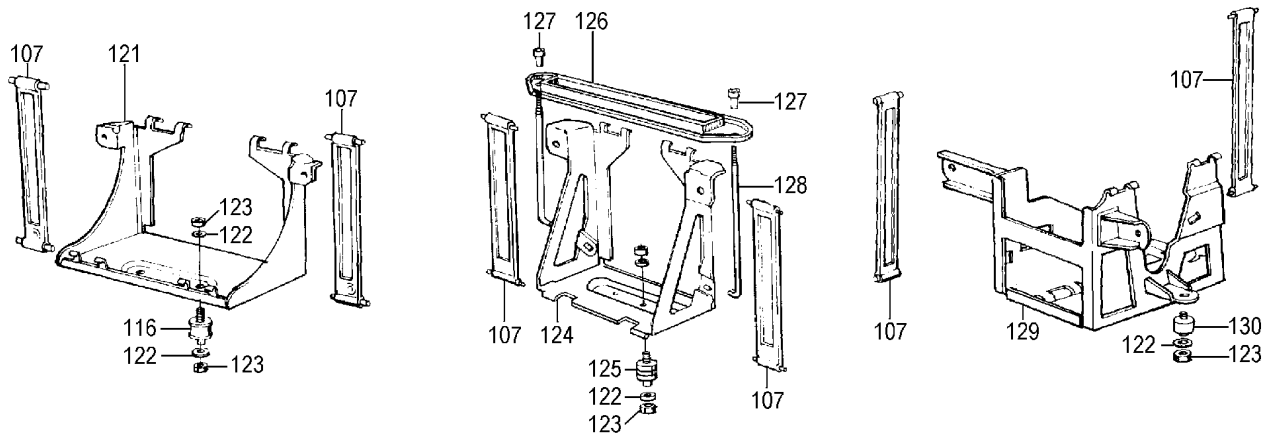

Group 61 Electric system